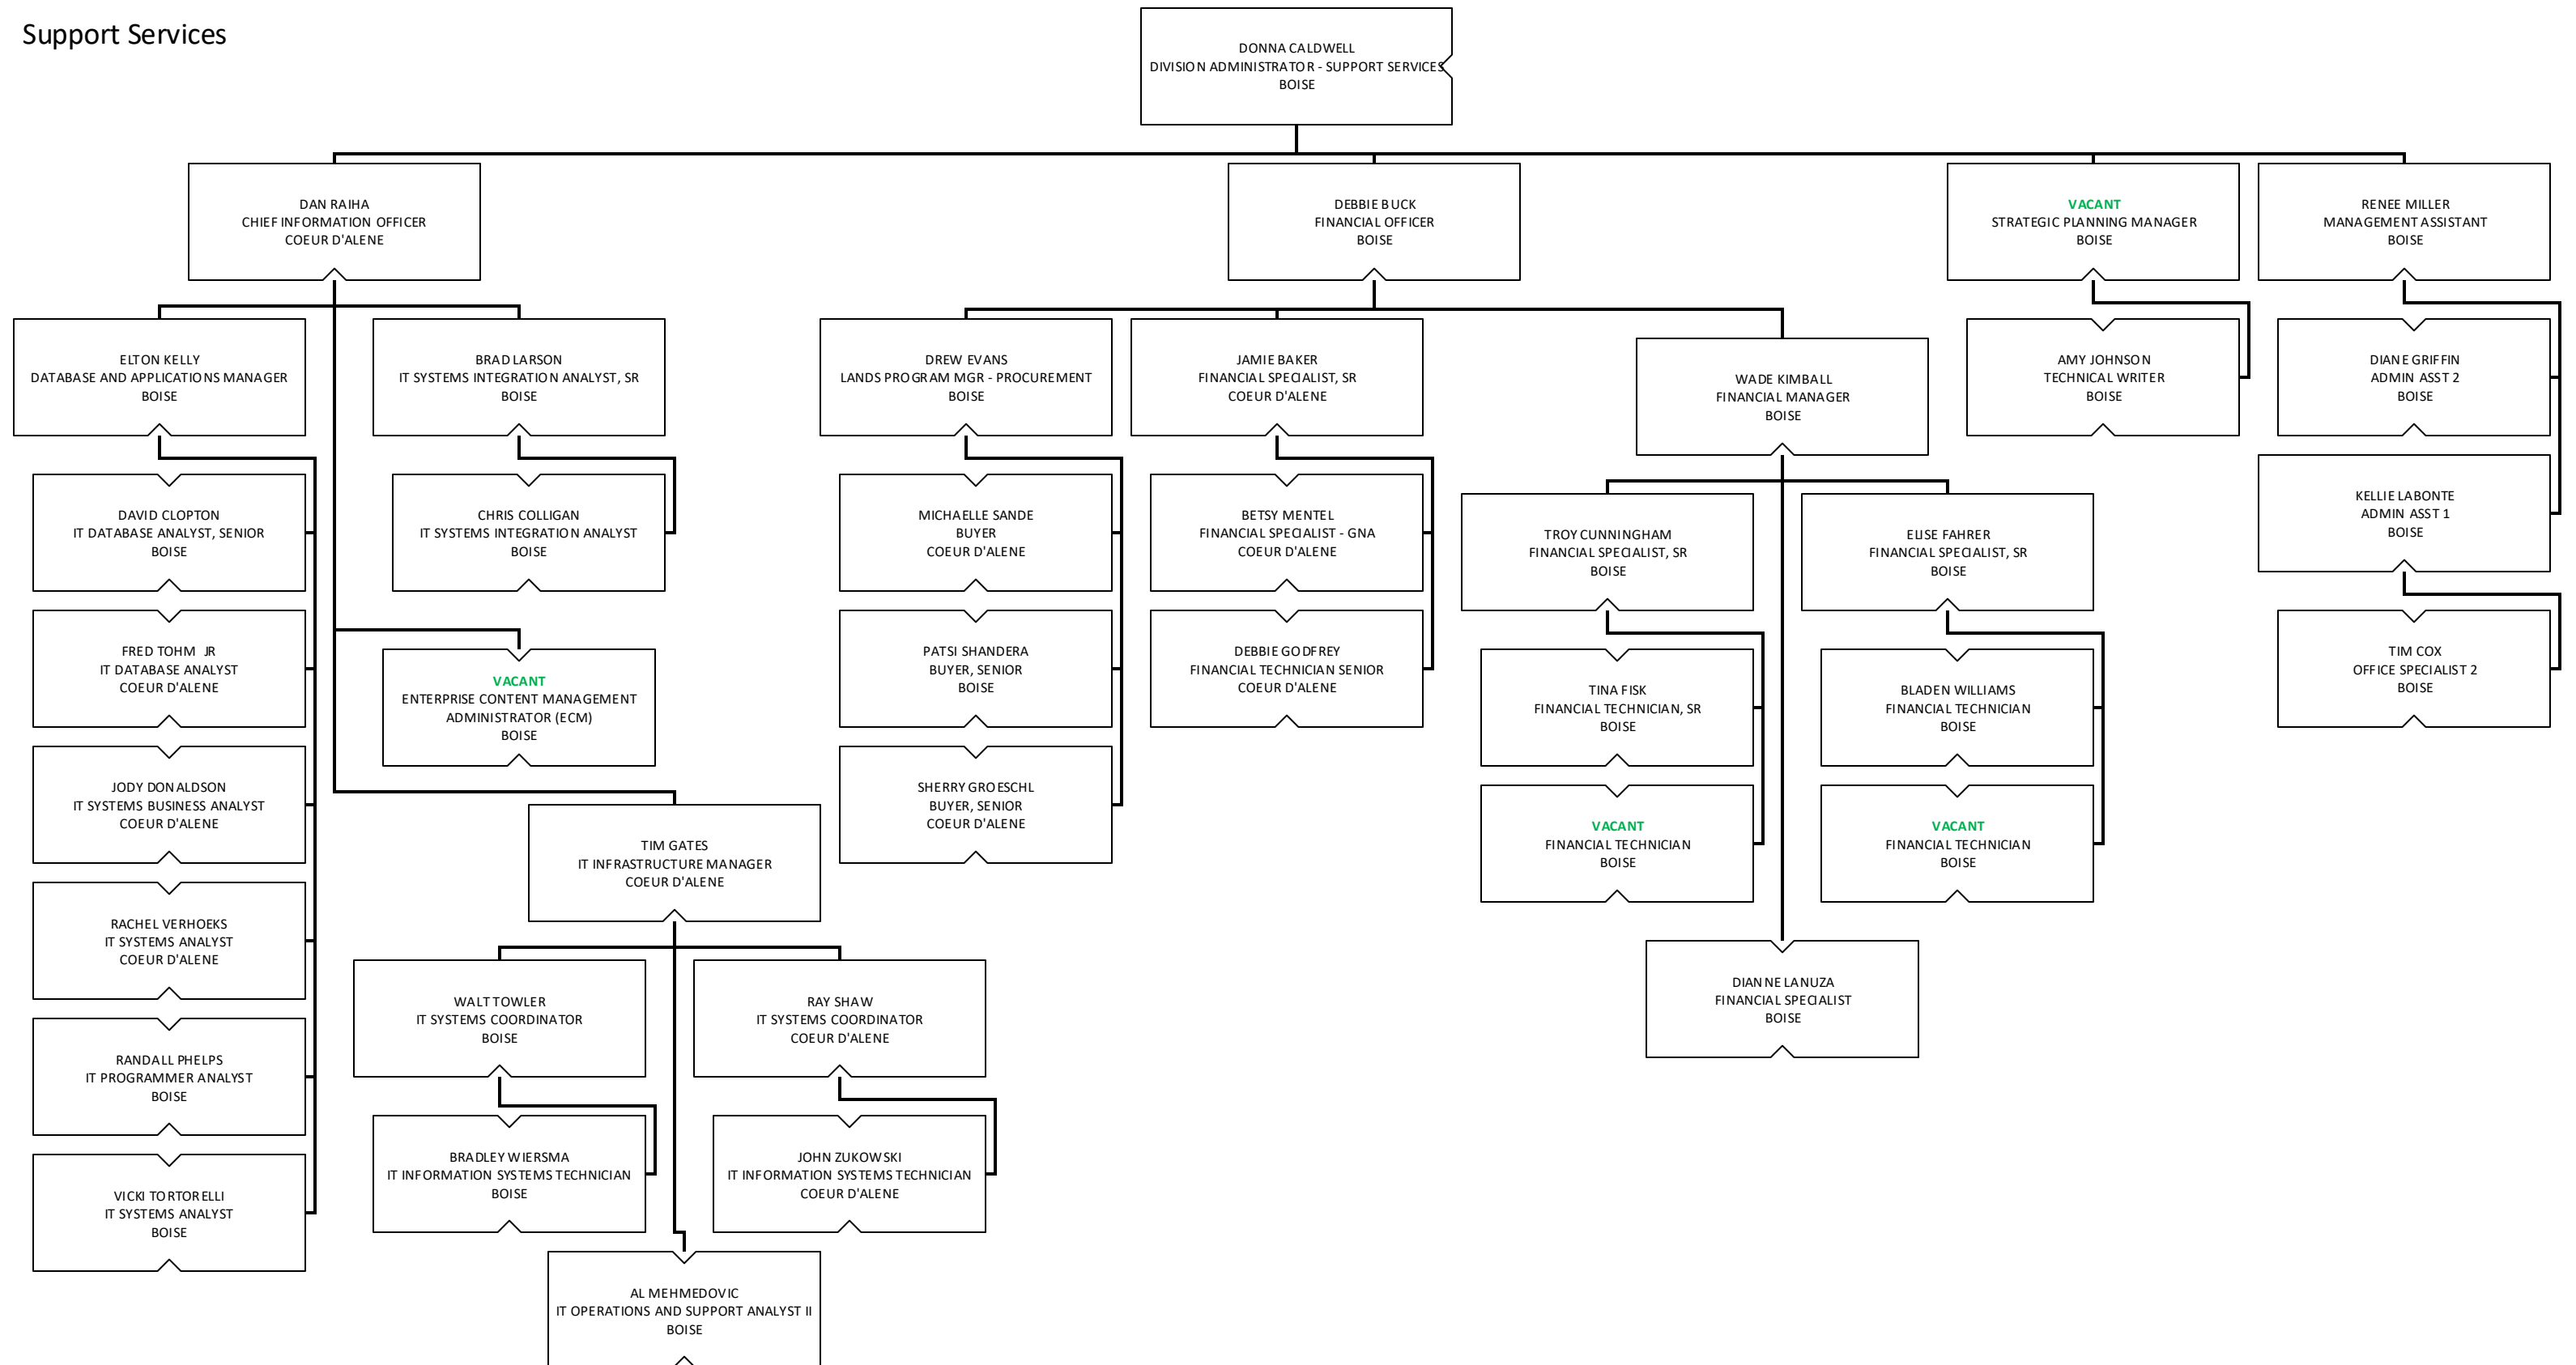

Idaho Department of Lands Organization Chart

Support Services

Oil and Gas

Lands and Waterways

Forestry and Fire – Fire

Forestry and Fire – Tech Services

Forestry and Fire – Forest Management

Forestry and Fire – Forestry Assistance

Forestry and Fire – Good Neighbor Authority

Priest Lake Supervisory Area

Pend Oreille Lake Supervisory Area

St. Joe Supervisory Area

Ponderosa Supervisory Area

Maggie Creek Supervisory Area

Clearwater Supervisory Area

Payette Lakes Supervisory Area

Southwest Supervisory Area

Eastern Supervisory Area