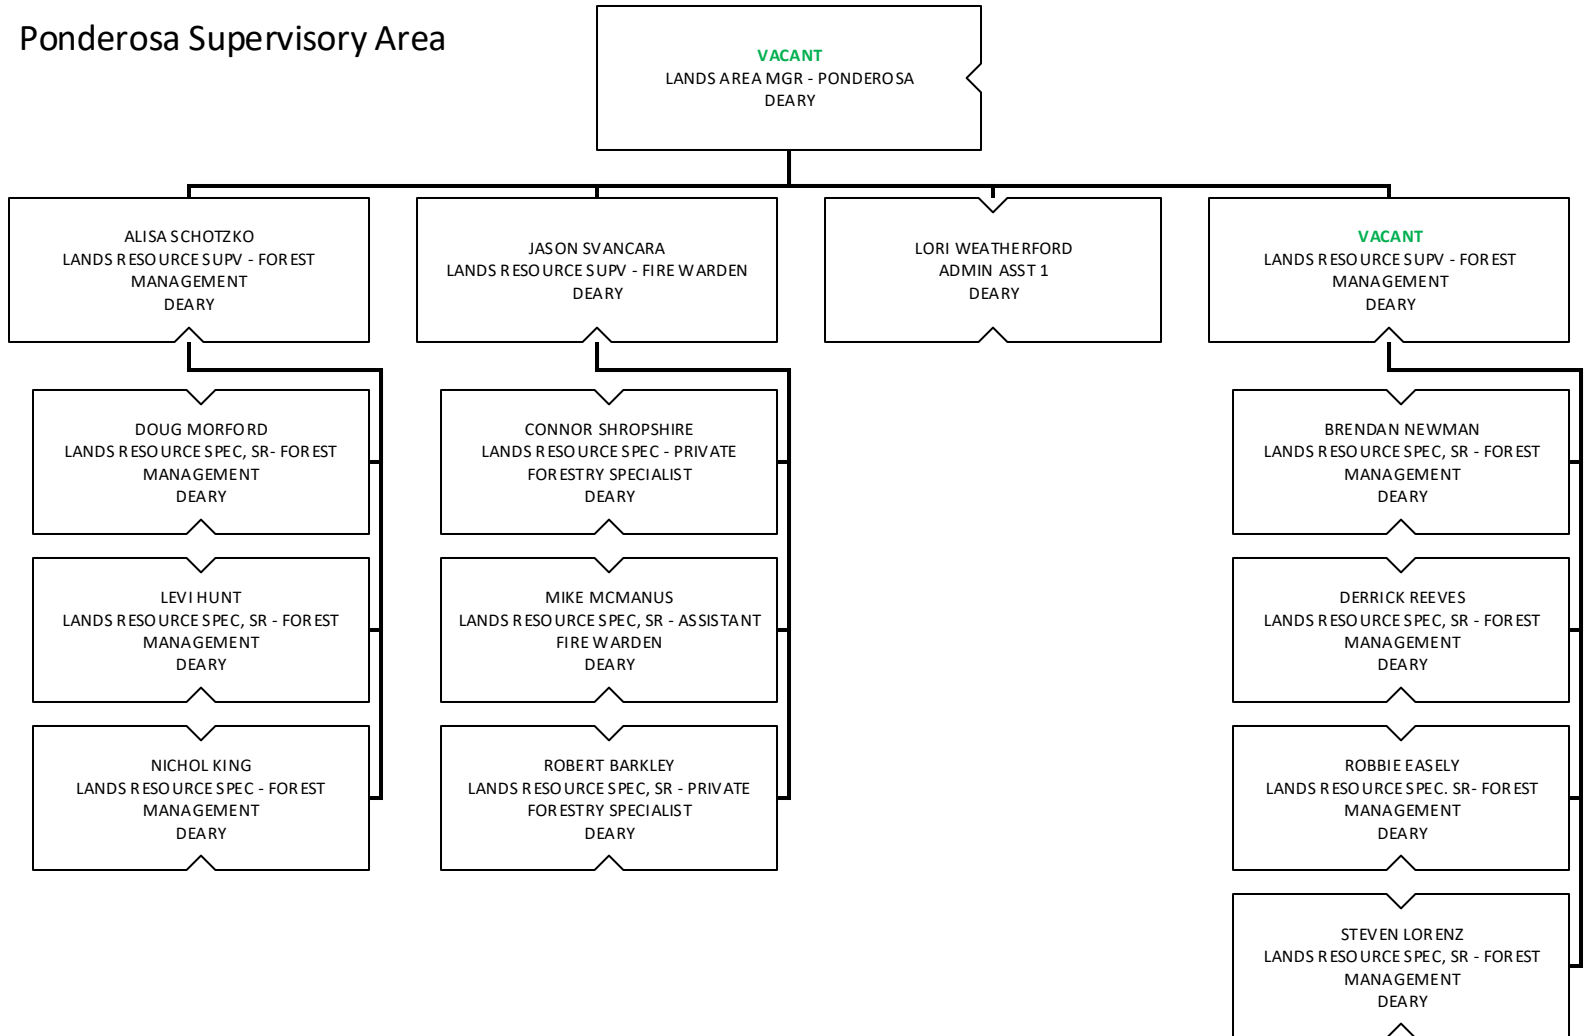

Idaho Department of Lands Organization Chart

Support Services

Oil and Gas

Lands and Waterways

Forestry and Fire – Fire

Forestry and Fire – Tech Services

Forestry and Fire – Forest Management

Forestry and Fire – Forestry Assistance

Forestry and Fire – Good Neighbor Authority

Priest Lake Supervisory Area

Pend Oreille Lake Supervisory Area

St. Joe Supervisory Area

Ponderosa Supervisory Area

Maggie Creek Supervisory Area

Clearwater Supervisory Area

Payette Lakes Supervisory Area

Southwest Supervisory Area

Eastern Supervisory Area