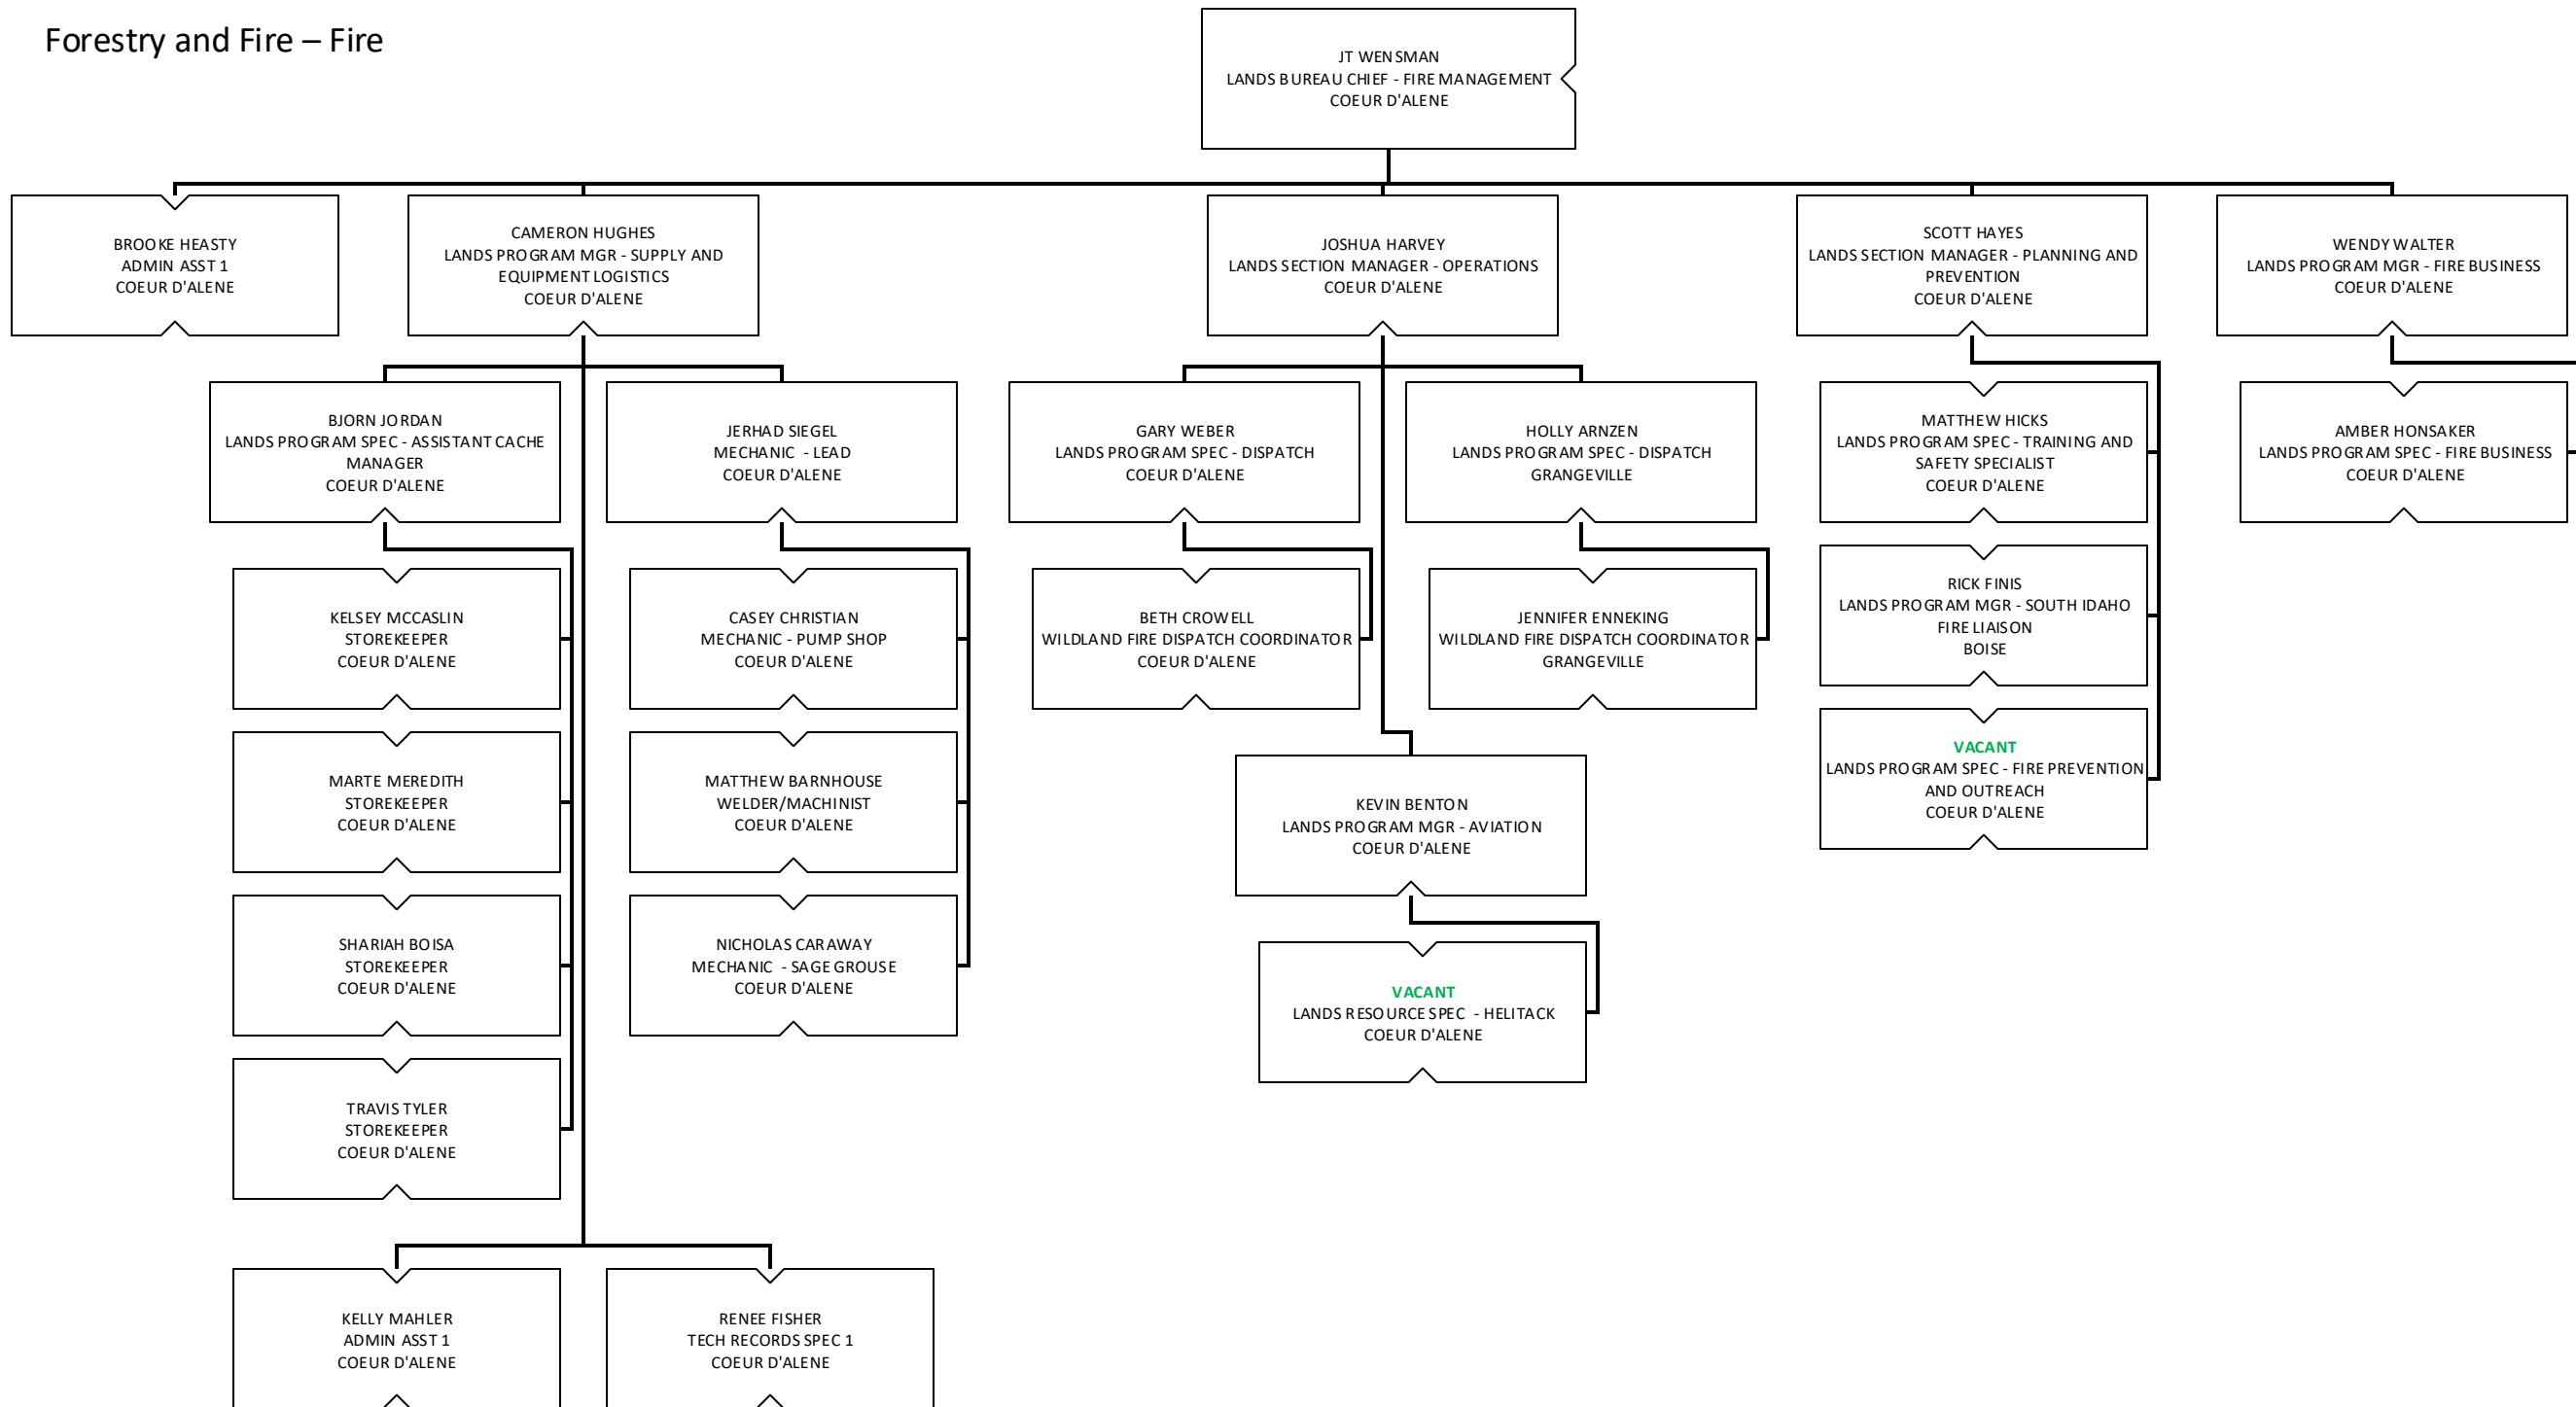

Idaho Department of Lands Organization Chart

Support Services

Oil and Gas

Lands and Waterways

Forestry and Fire – Fire

Forestry and Fire – Tech Services

Forestry and Fire – Forest Management

Forestry and Fire – Forestry Assistance

Forestry and Fire – Good Neighbor Authority

Priest Lake Supervisory Area

Pend Oreille Lake Supervisory Area

St. Joe Supervisory Area

Ponderosa Supervisory Area

Maggie Creek Supervisory Area

Clearwater Supervisory Area

Payette Lakes Supervisory Area

Southwest Supervisory Area

Eastern Supervisory Area