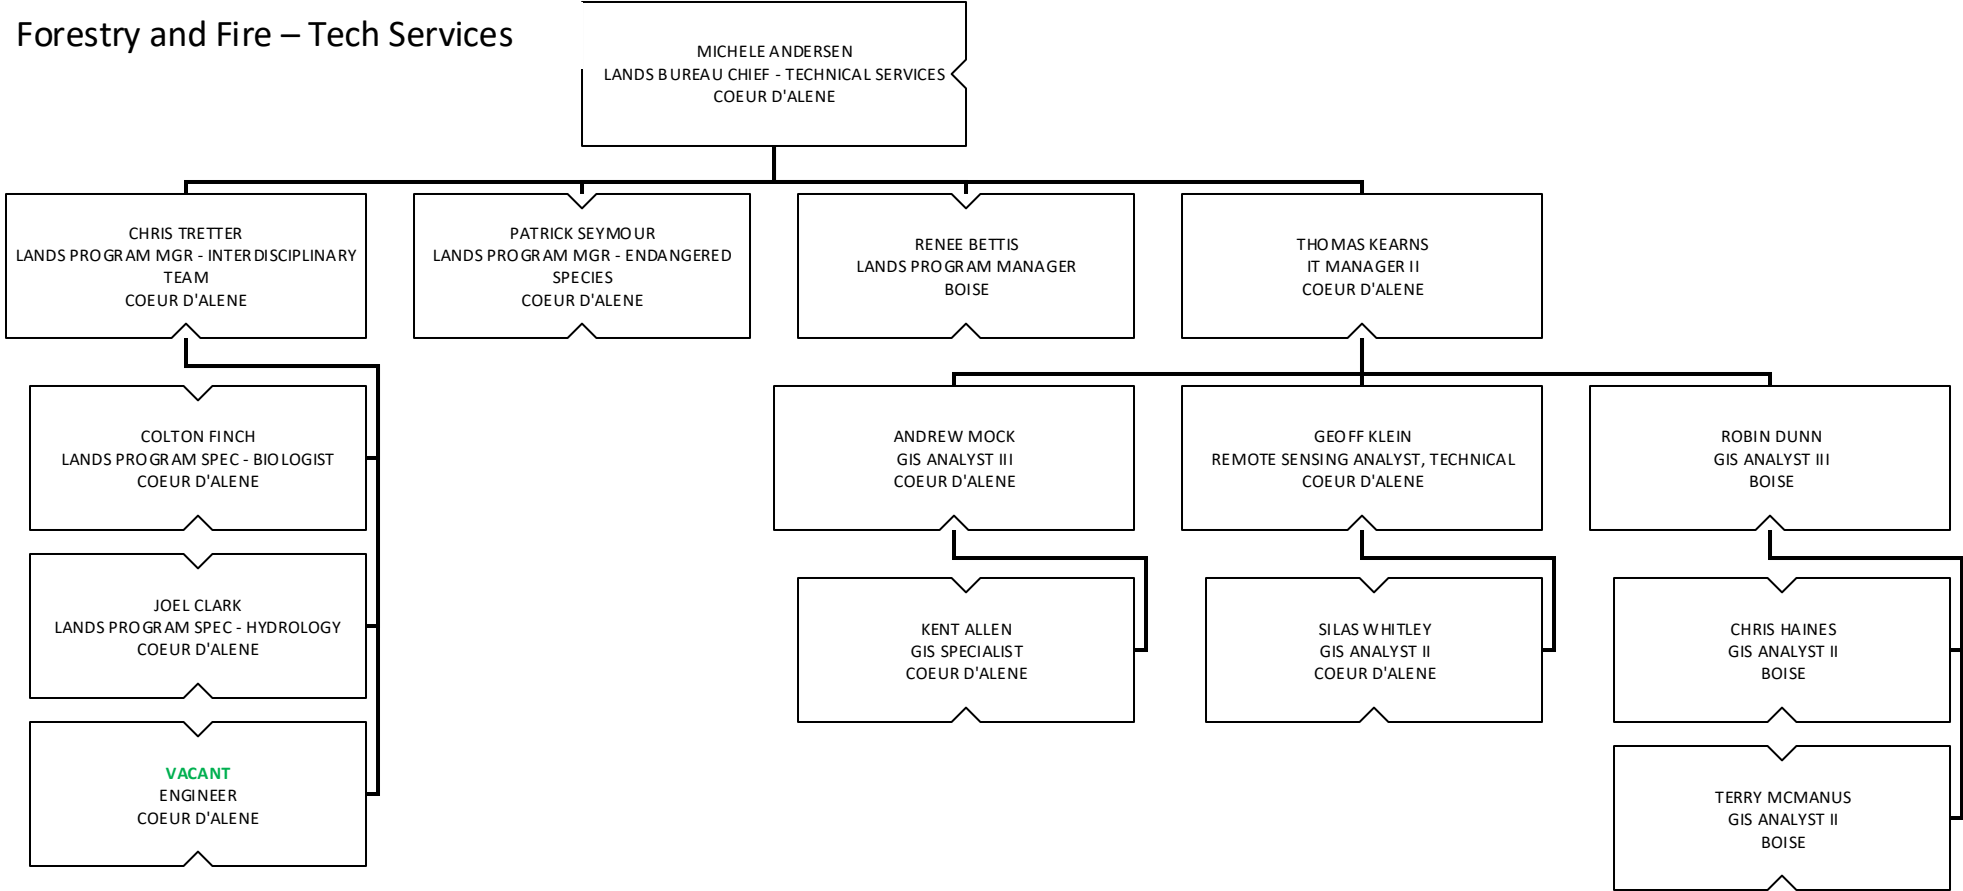

Idaho Department of Lands Organization Chart

Support Services

Oil and Gas

Lands and Waterways

Forestry and Fire – Fire

Forestry and Fire – Tech Services

Forestry and Fire – Forest Management

Forestry and Fire – Forestry Assistance

Forestry and Fire – Good Neighbor Authority

Priest Lake Supervisory Area

Pend Oreille Lake Supervisory Area

St. Joe Supervisory Area

Ponderosa Supervisory Area

Maggie Creek Supervisory Area

Clearwater Supervisory Area

Payette Lakes Supervisory Area

Southwest Supervisory Area

Eastern Supervisory Area