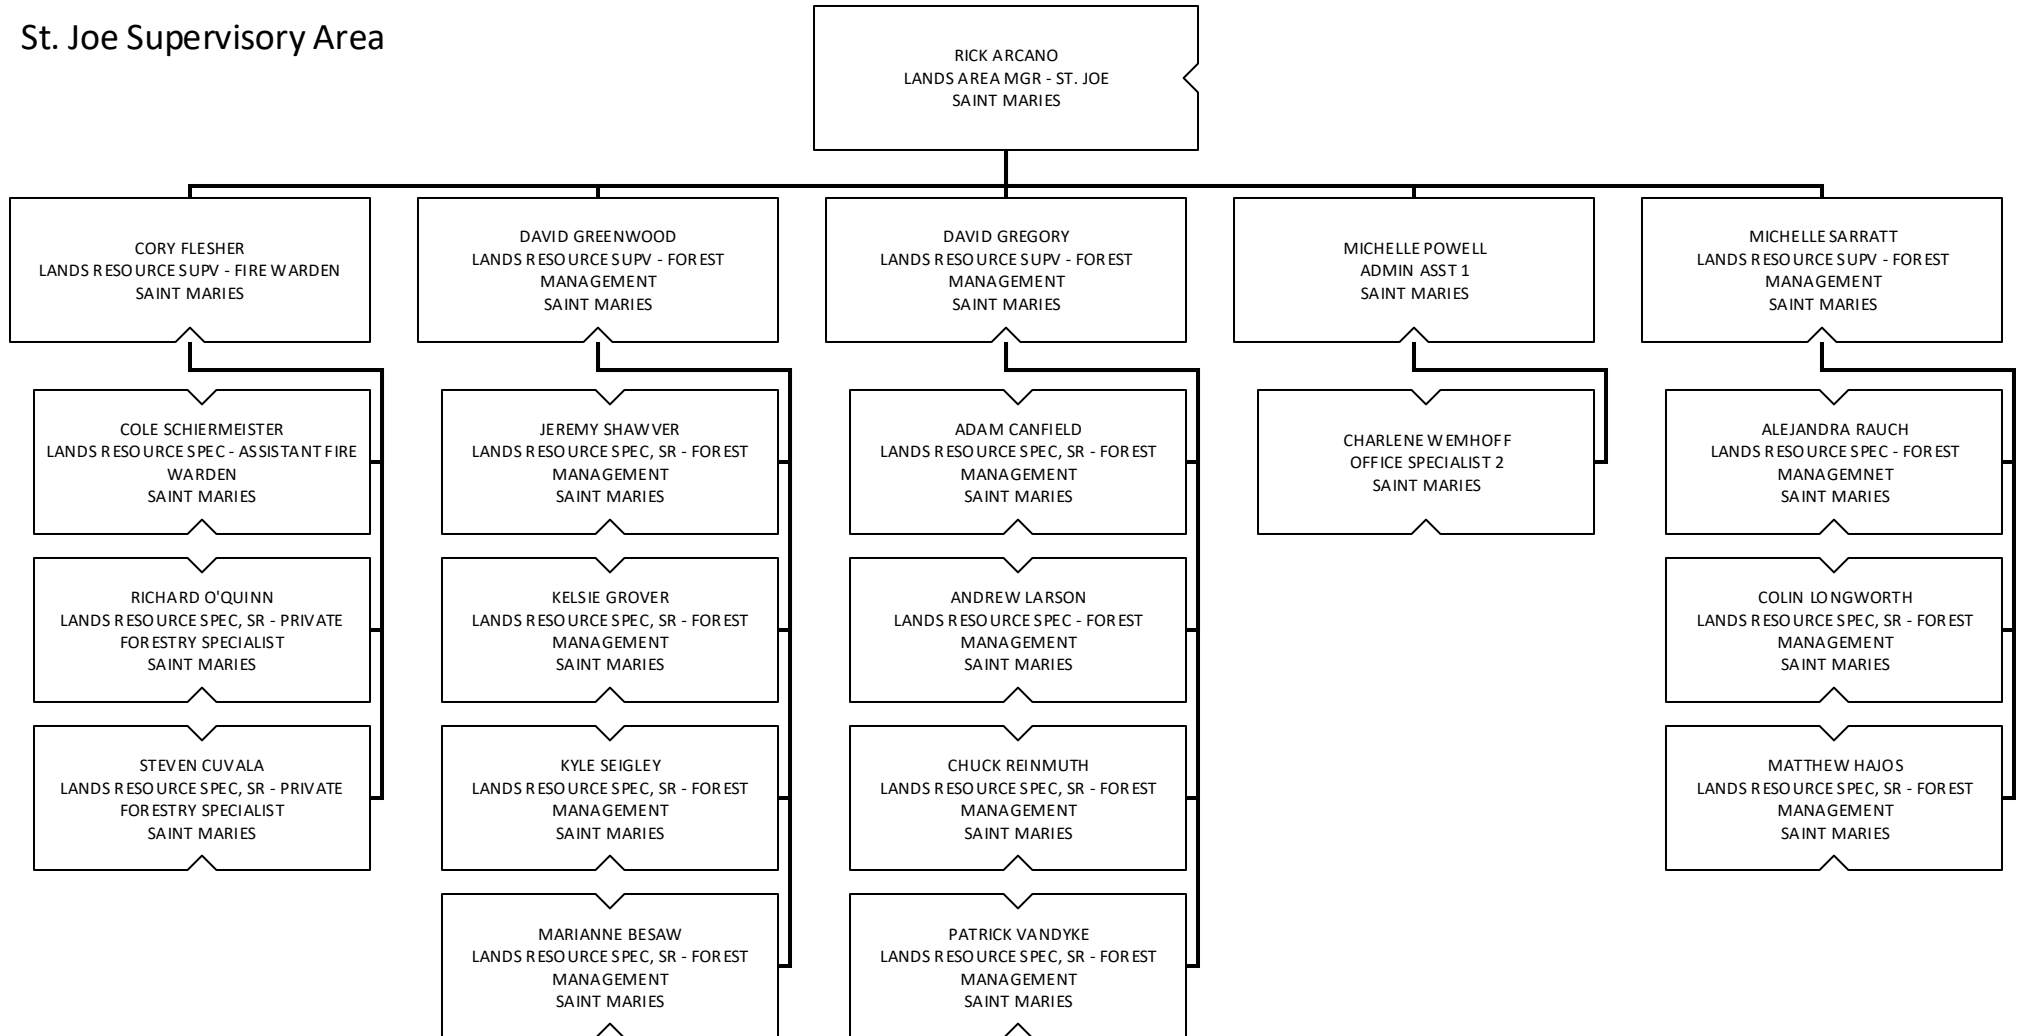

Idaho Department of Lands Organization Chart

Support Services

Oil and Gas

Lands and Waterways

Forestry and Fire – Fire

Forestry and Fire – Tech Services

Forestry and Fire – Forest Management

Forestry and Fire – Forestry Assistance

Forestry and Fire – Good Neighbor Authority

Priest Lake Supervisory Area

Pend Oreille Lake Supervisory Area

St. Joe Supervisory Area

Ponderosa Supervisory Area

Maggie Creek Supervisory Area

Clearwater Supervisory Area

Payette Lakes Supervisory Area

Southwest Supervisory Area

Eastern Supervisory Area