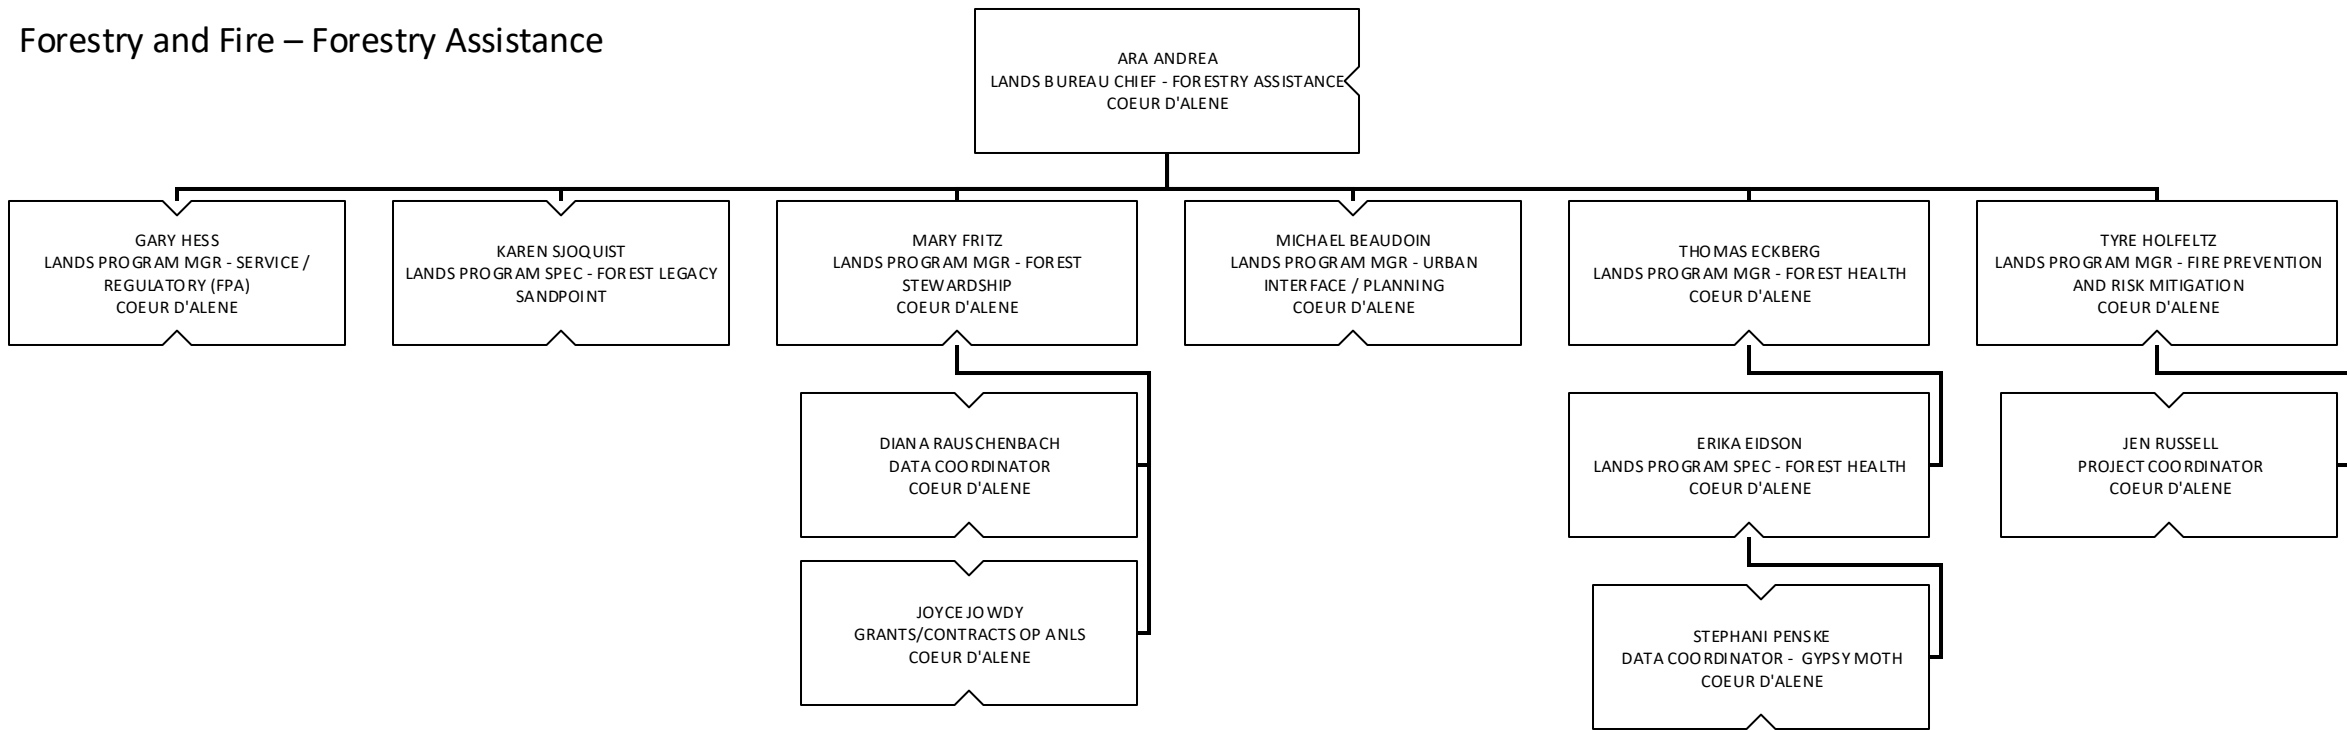

Idaho Department of Lands Organization Chart

Support Services

Oil and Gas

Lands and Waterways

Forestry and Fire – Fire

Forestry and Fire – Tech Services

Forestry and Fire – Forest Management

Forestry and Fire – Forestry Assistance

Forestry and Fire – Good Neighbor Authority

Priest Lake Supervisory Area

Pend Oreille Lake Supervisory Area

St. Joe Supervisory Area

Ponderosa Supervisory Area

Maggie Creek Supervisory Area

Clearwater Supervisory Area

Payette Lakes Supervisory Area

Southwest Supervisory Area

Eastern Supervisory Area