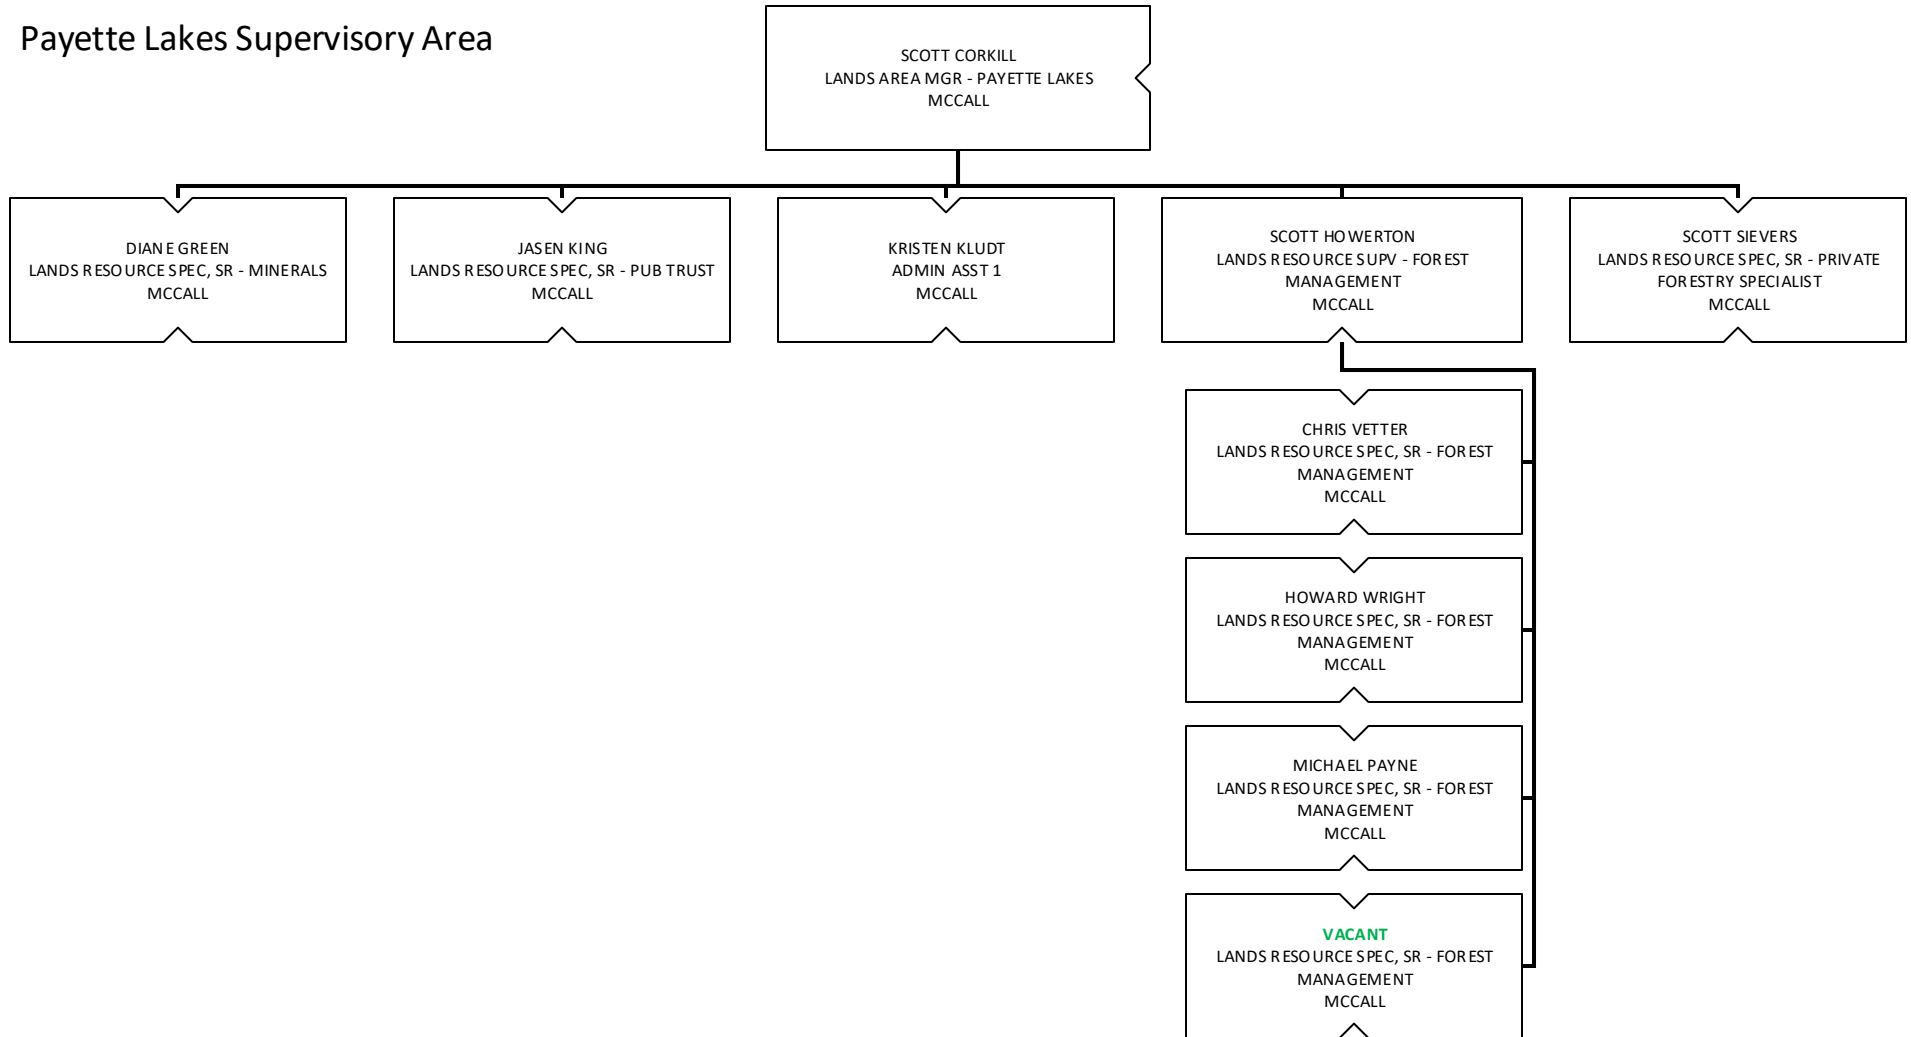

Idaho Department of Lands Organization Chart

Support Services

Oil and Gas

Lands and Waterways

Forestry and Fire – Fire

Forestry and Fire – Tech Services

Forestry and Fire – Forest Management

Forestry and Fire – Forestry Assistance

Forestry and Fire – Good Neighbor Authority

Priest Lake Supervisory Area

Pend Oreille Lake Supervisory Area

St. Joe Supervisory Area

Ponderosa Supervisory Area

Maggie Creek Supervisory Area

Clearwater Supervisory Area

Payette Lakes Supervisory Area

Southwest Supervisory Area

Eastern Supervisory Area