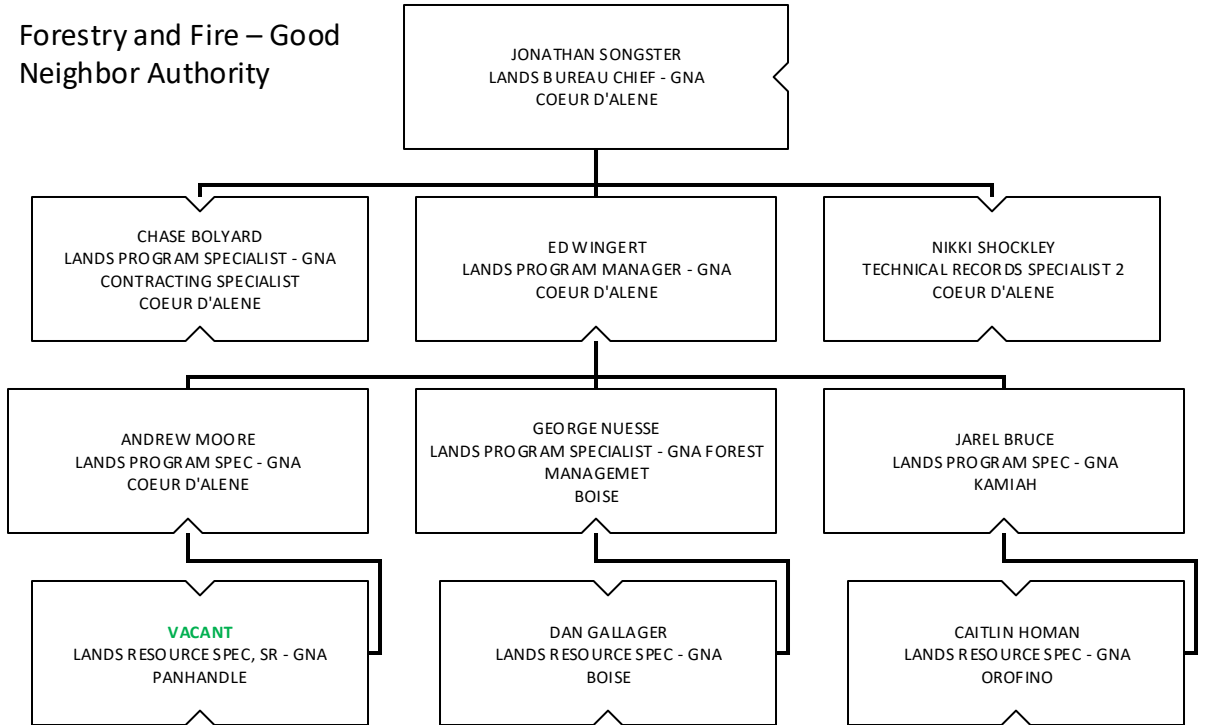

Idaho Department of Lands Organization Chart

Support Services

Oil and Gas

Lands and Waterways

Forestry and Fire – Fire

Forestry and Fire – Tech Services

Forestry and Fire – Forest Management

Forestry and Fire – Forestry Assistance

Forestry and Fire – Good Neighbor Authority

Priest Lake Supervisory Area

Pend Oreille Lake Supervisory Area

St. Joe Supervisory Area

Ponderosa Supervisory Area

Maggie Creek Supervisory Area

Clearwater Supervisory Area

Payette Lakes Supervisory Area

Southwest Supervisory Area

Eastern Supervisory Area