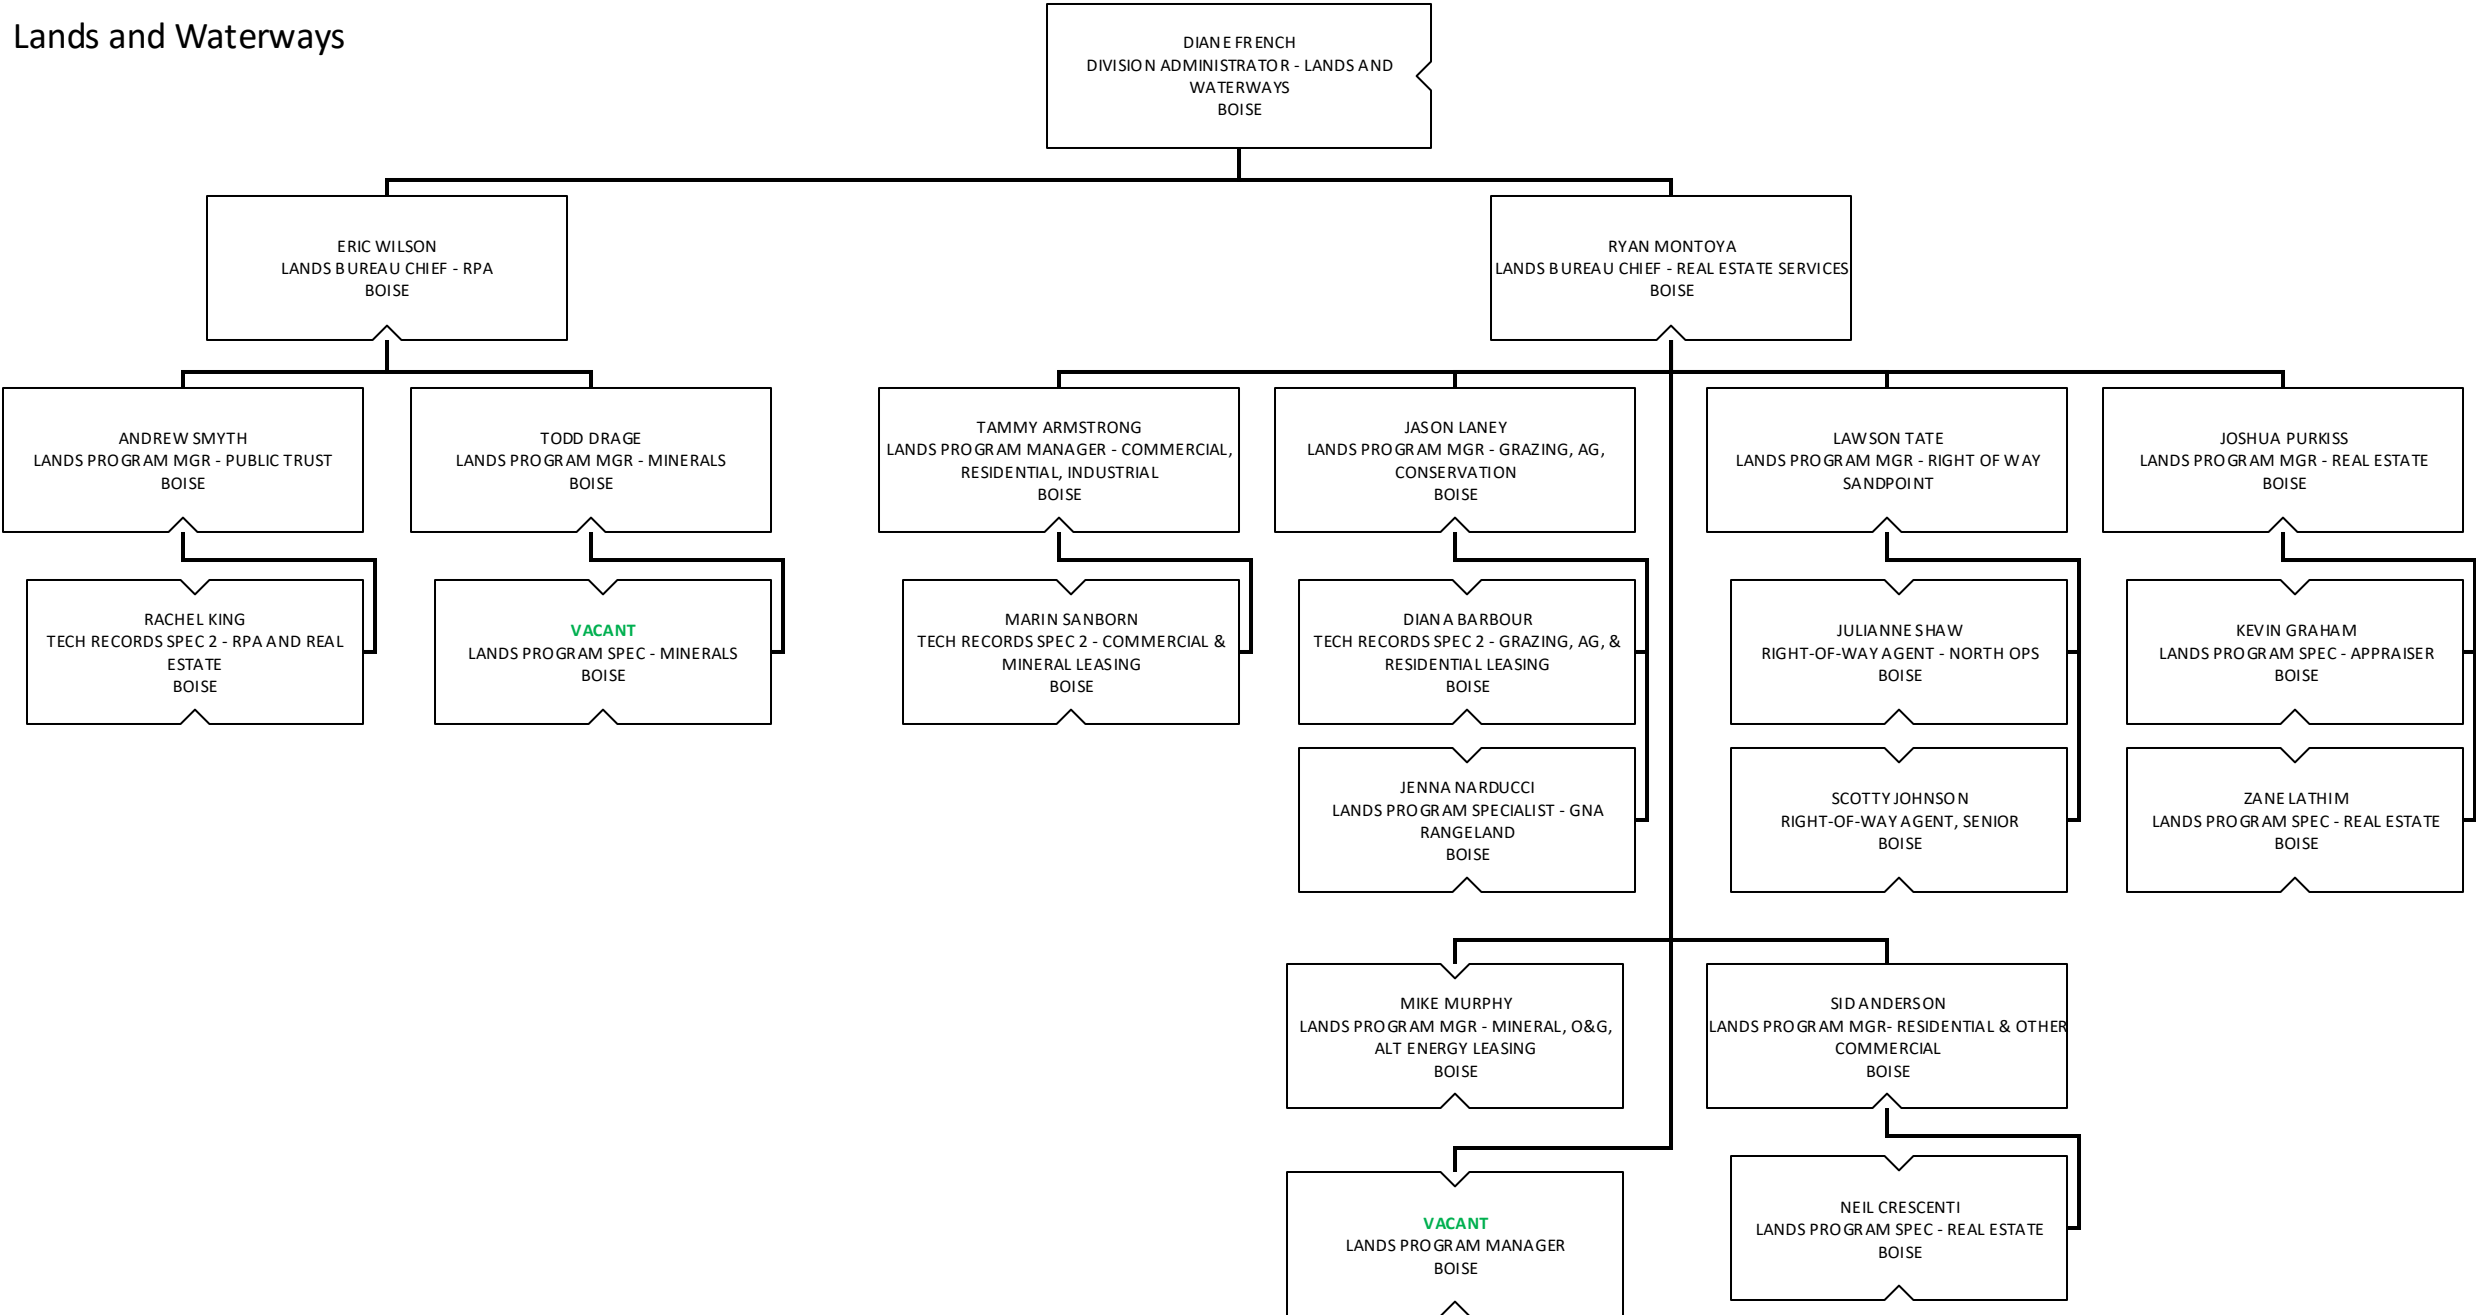

Idaho Department of Lands Organization Chart

Support Services

Oil and Gas

Lands and Waterways

Forestry and Fire – Fire

Forestry and Fire – Tech Services

Forestry and Fire – Forest Management

Forestry and Fire – Forestry Assistance

Forestry and Fire – Good Neighbor Authority

Priest Lake Supervisory Area

Pend Oreille Lake Supervisory Area

St. Joe Supervisory Area

Ponderosa Supervisory Area

Maggie Creek Supervisory Area

Clearwater Supervisory Area

Payette Lakes Supervisory Area

Southwest Supervisory Area

Eastern Supervisory Area