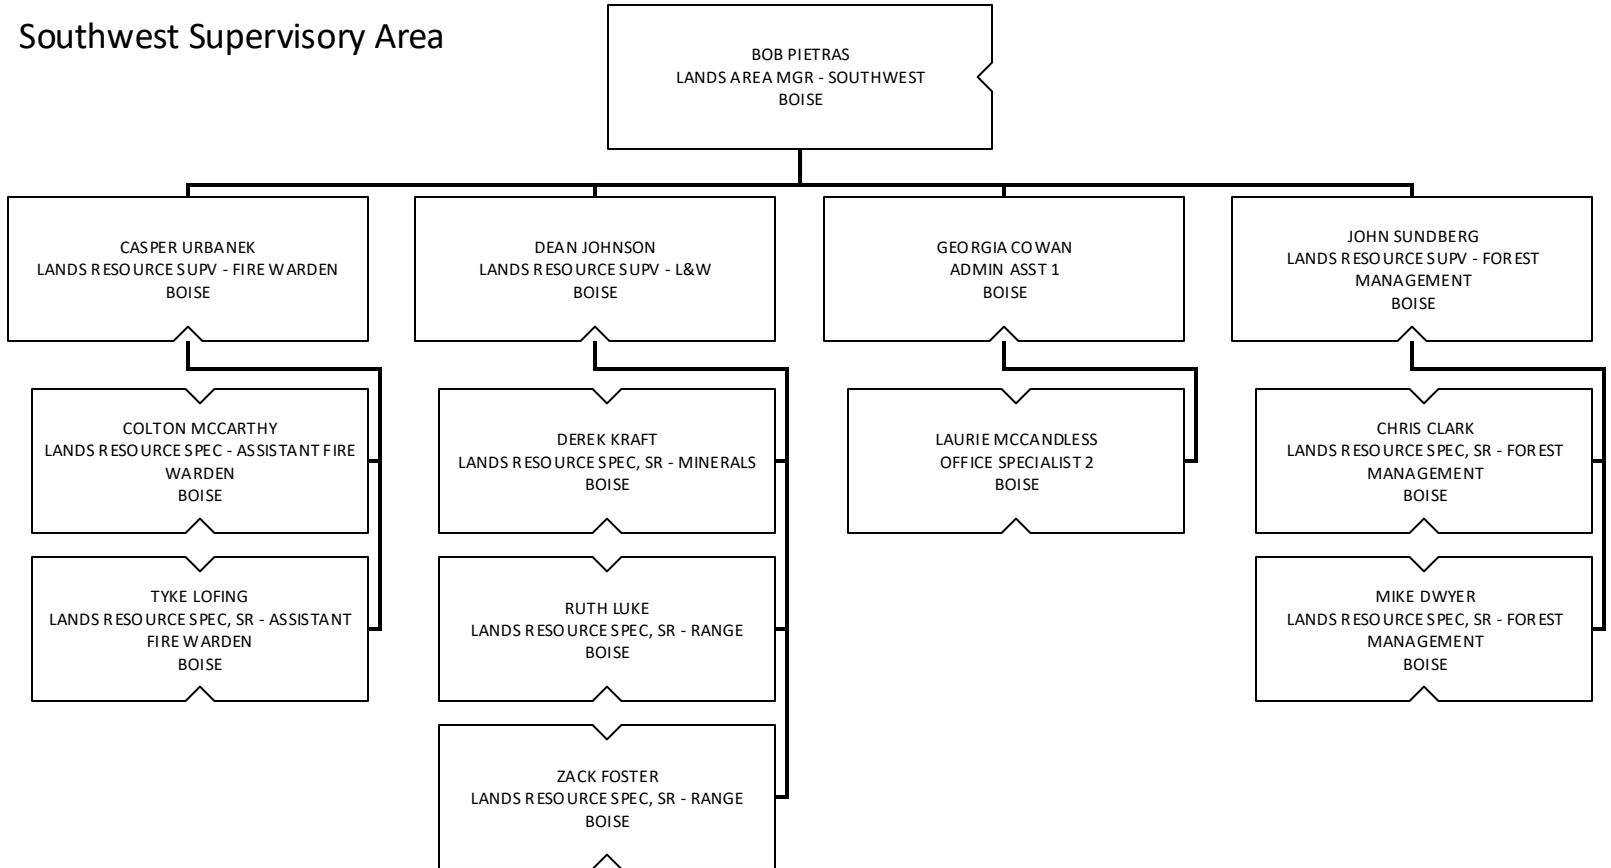

Idaho Department of Lands Organization Chart

Support Services

Oil and Gas

Lands and Waterways

Forestry and Fire – Fire

Forestry and Fire – Tech Services

Forestry and Fire – Forest Management

Forestry and Fire – Forestry Assistance

Forestry and Fire – Good Neighbor Authority

Priest Lake Supervisory Area

Pend Oreille Lake Supervisory Area

St. Joe Supervisory Area

Ponderosa Supervisory Area

Maggie Creek Supervisory Area

Clearwater Supervisory Area

Payette Lakes Supervisory Area

Southwest Supervisory Area

Eastern Supervisory Area