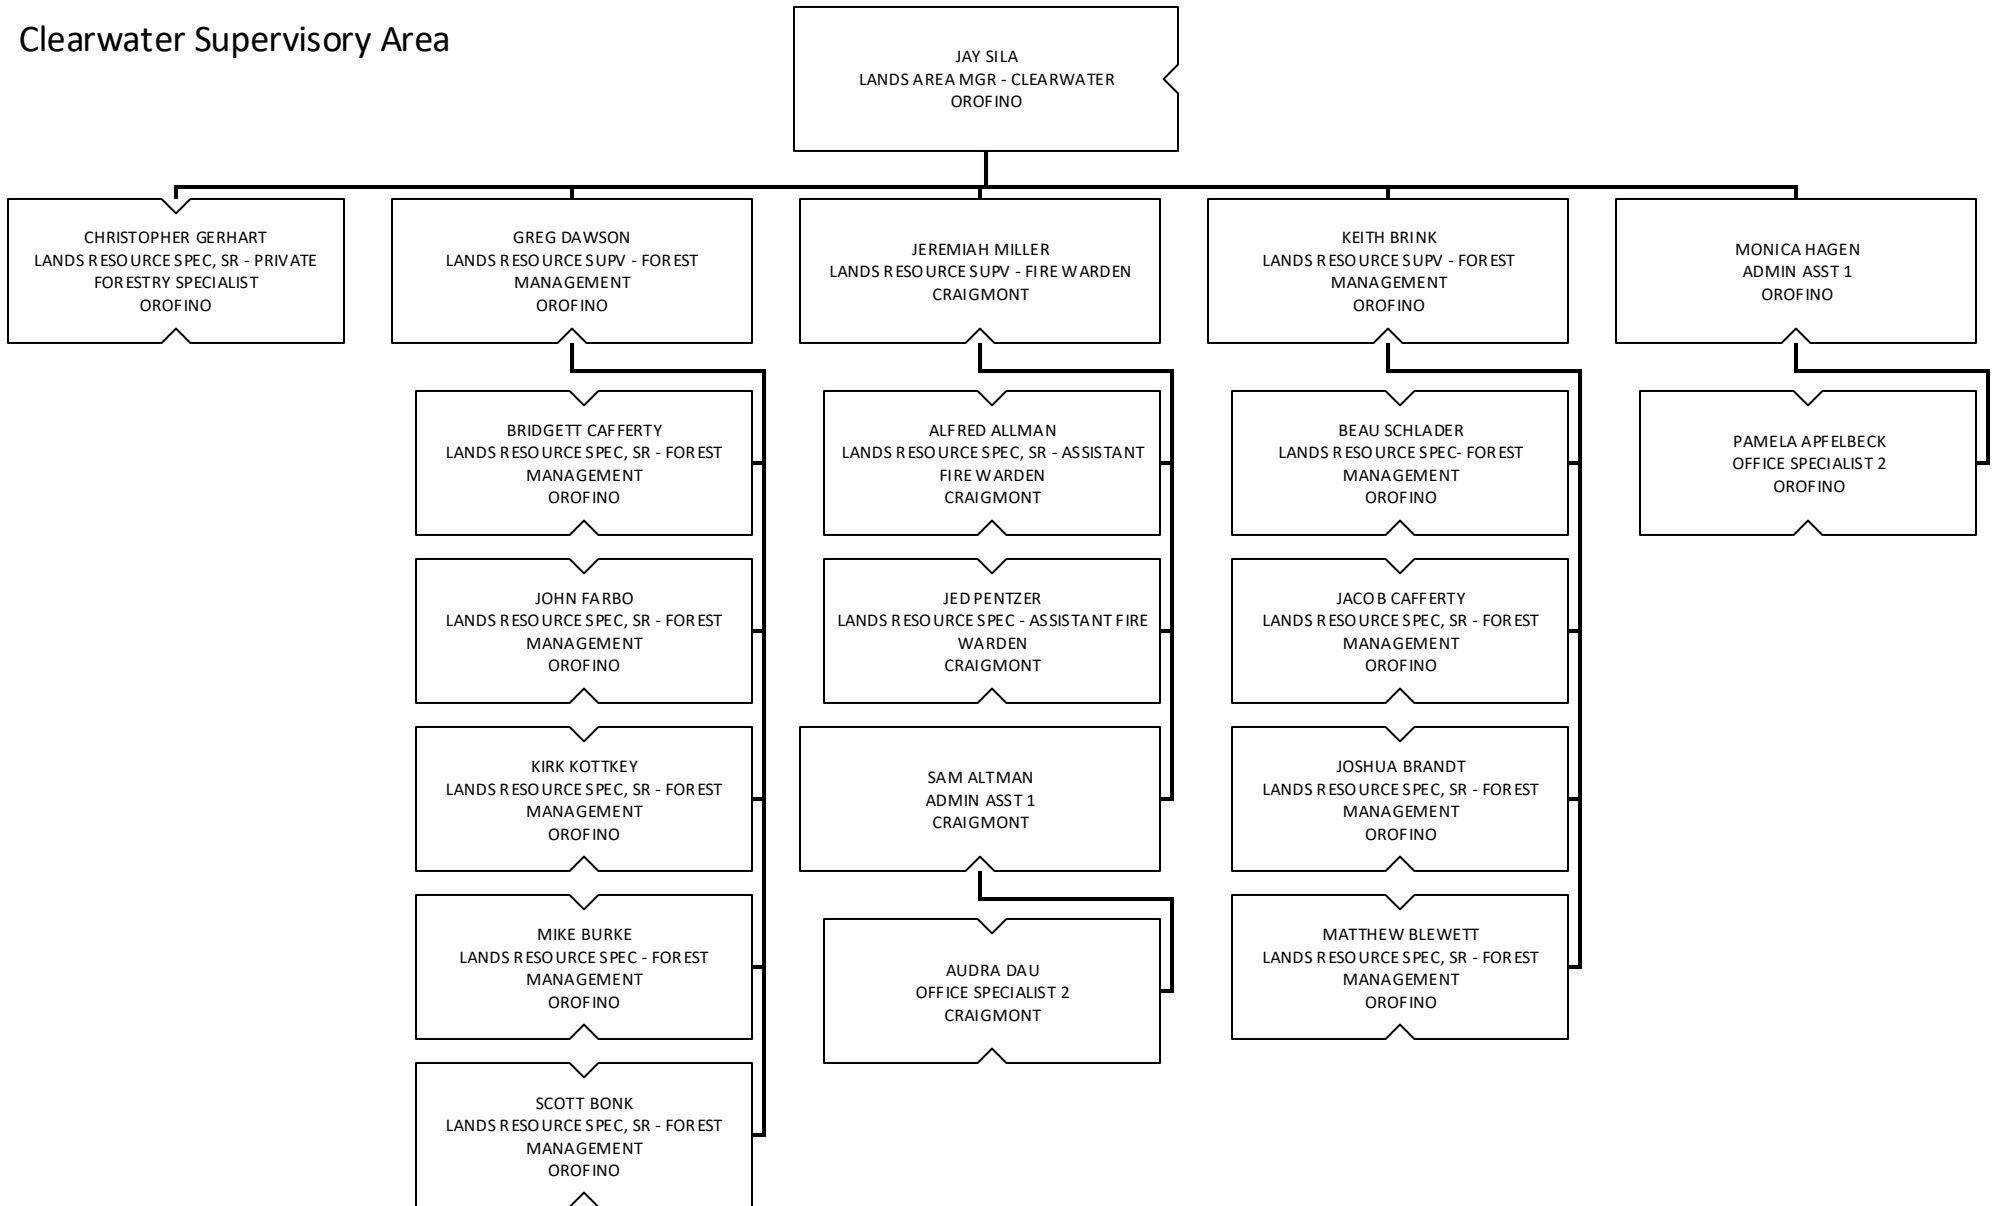

Idaho Department of Lands Organization Chart

Support Services

Oil and Gas

Lands and Waterways

Forestry and Fire – Fire

Forestry and Fire – Tech Services

Forestry and Fire – Forest Management

Forestry and Fire – Forestry Assistance

Forestry and Fire – Good Neighbor Authority

Priest Lake Supervisory Area

Pend Oreille Lake Supervisory Area

St. Joe Supervisory Area

Ponderosa Supervisory Area

Maggie Creek Supervisory Area

Clearwater Supervisory Area

Payette Lakes Supervisory Area

Southwest Supervisory Area

Eastern Supervisory Area