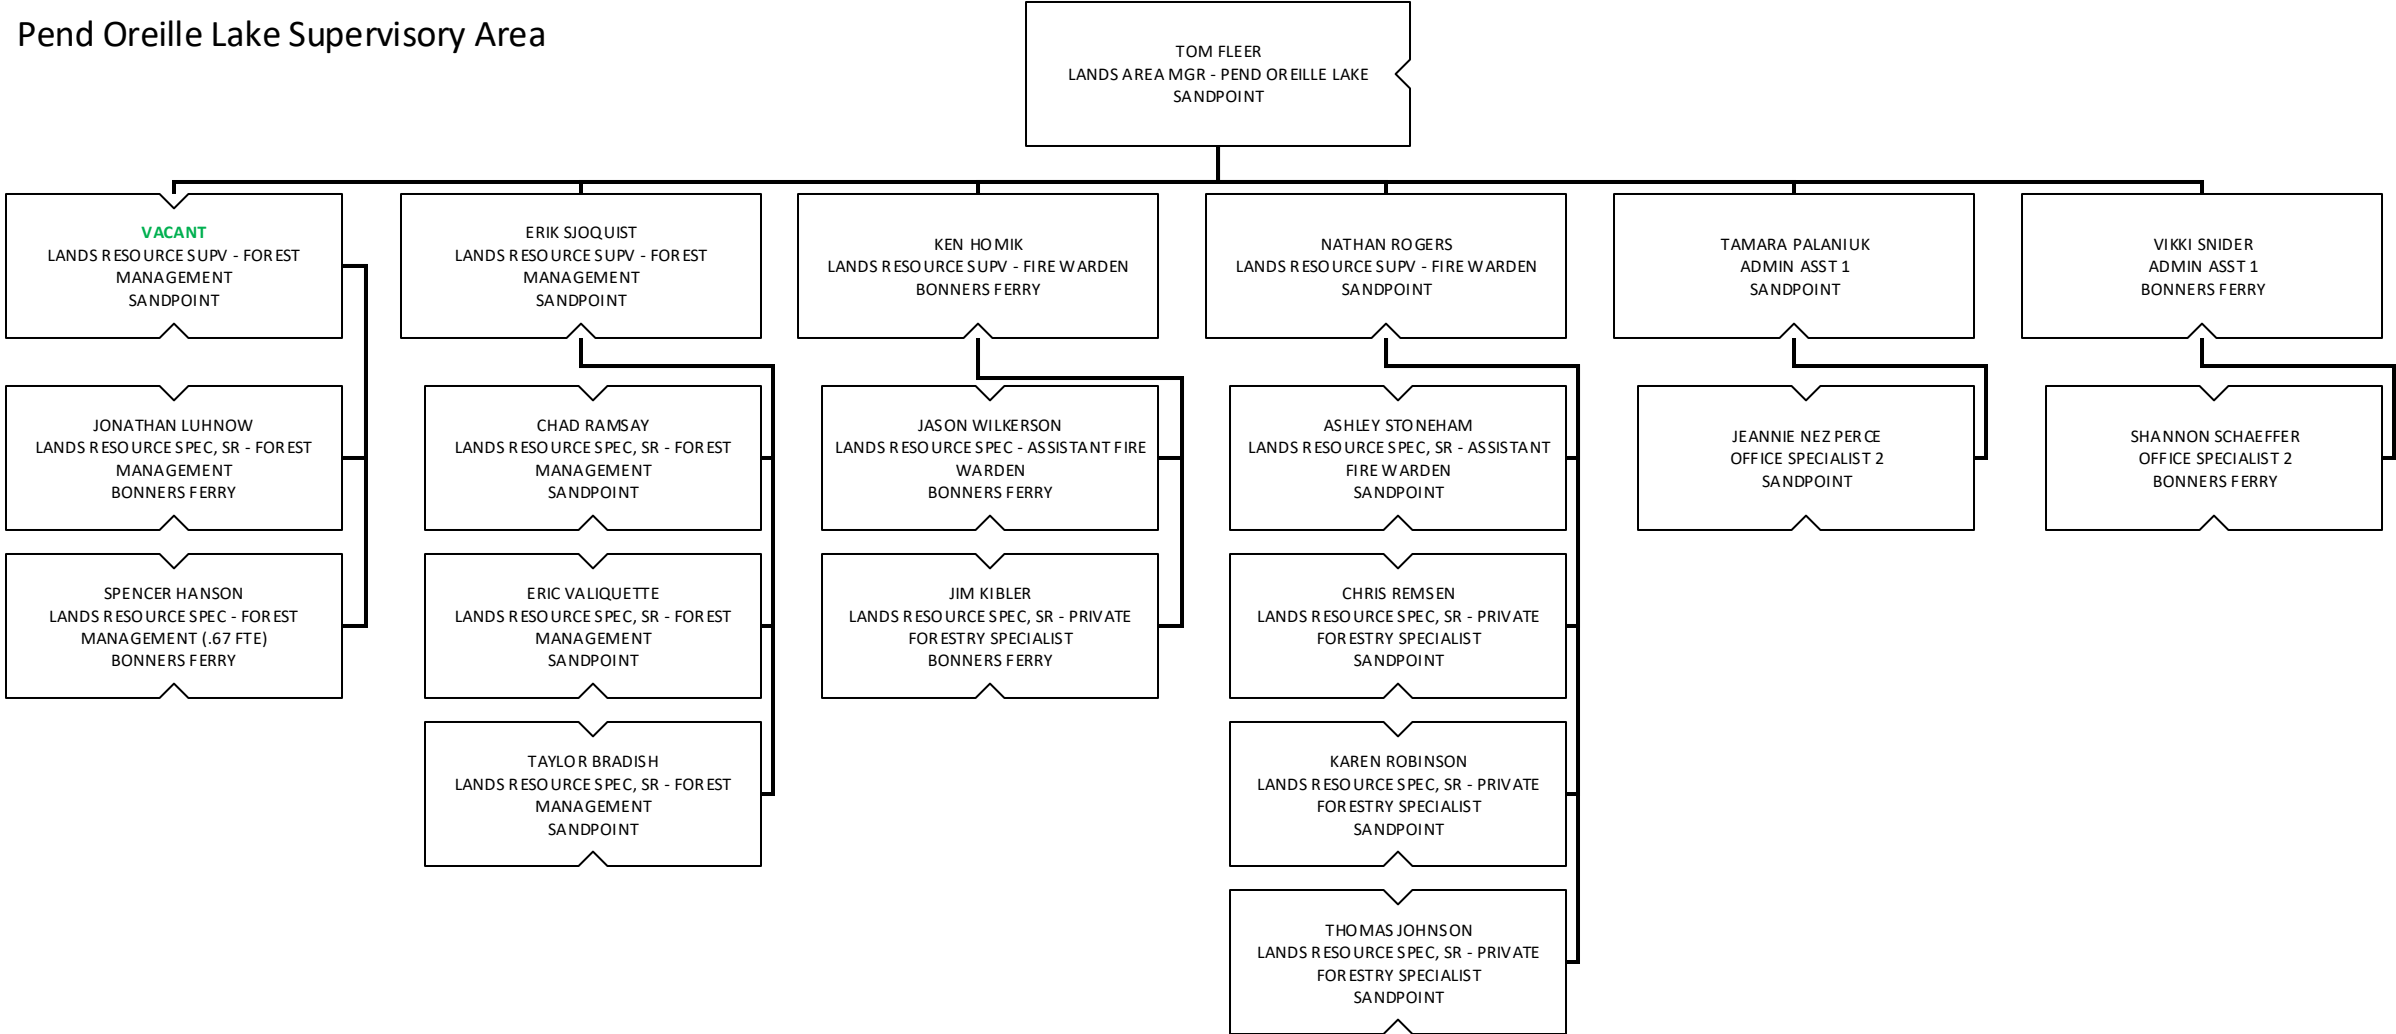

Idaho Department of Lands Organization Chart

Support Services

Oil and Gas

Lands and Waterways

Forestry and Fire – Fire

Forestry and Fire – Tech Services

Forestry and Fire – Forest Management

Forestry and Fire – Forestry Assistance

Forestry and Fire – Good Neighbor Authority

Priest Lake Supervisory Area

Pend Oreille Lake Supervisory Area

St. Joe Supervisory Area

Ponderosa Supervisory Area

Maggie Creek Supervisory Area

Clearwater Supervisory Area

Payette Lakes Supervisory Area

Southwest Supervisory Area

Eastern Supervisory Area