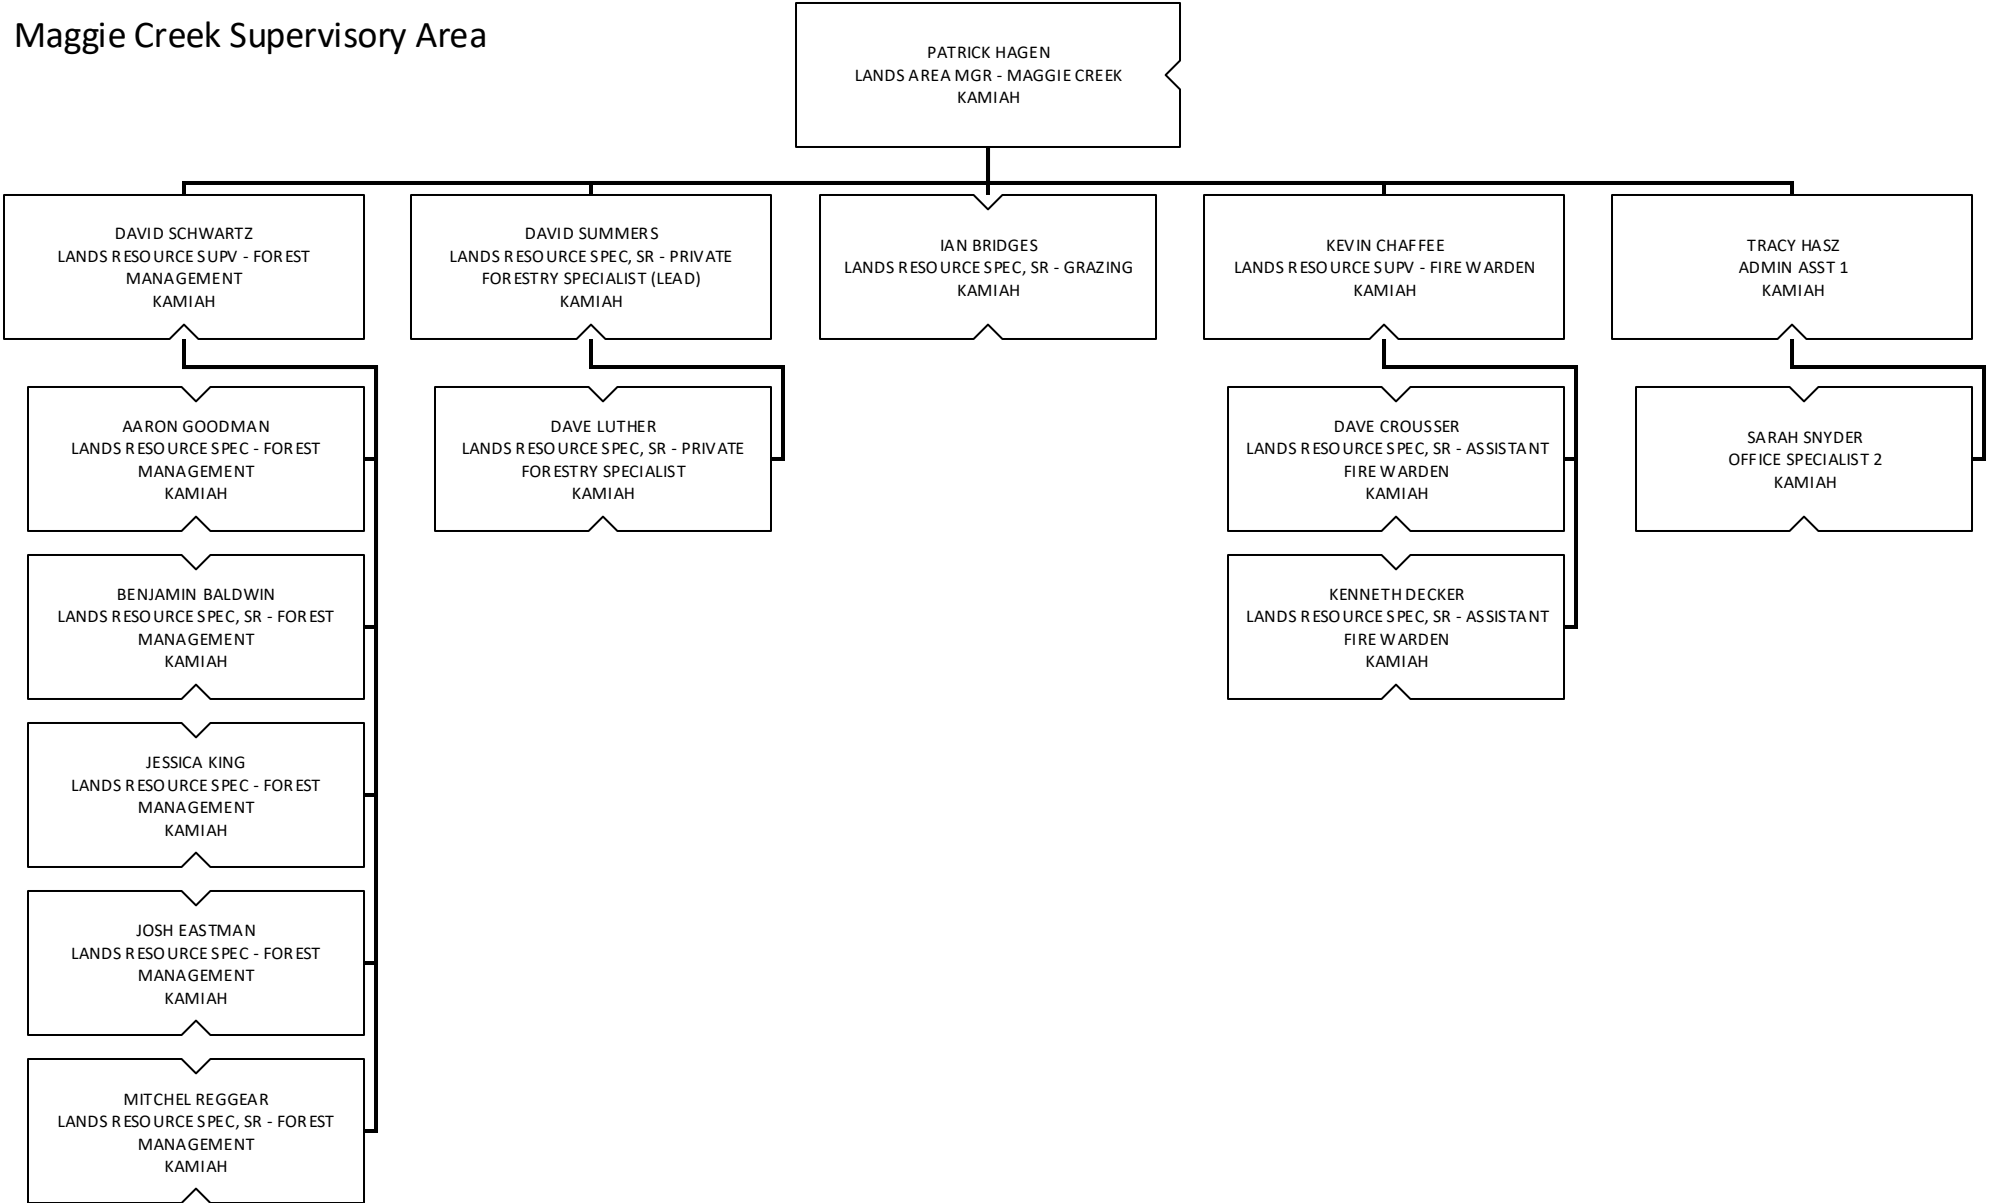

Idaho Department of Lands Organization Chart

Support Services

Oil and Gas

Lands and Waterways

Forestry and Fire – Fire

Forestry and Fire – Tech Services

Forestry and Fire – Forest Management

Forestry and Fire – Forestry Assistance

Forestry and Fire – Good Neighbor Authority

Priest Lake Supervisory Area

Pend Oreille Lake Supervisory Area

St. Joe Supervisory Area

Ponderosa Supervisory Area

Maggie Creek Supervisory Area

Clearwater Supervisory Area

Payette Lakes Supervisory Area

Southwest Supervisory Area

Eastern Supervisory Area