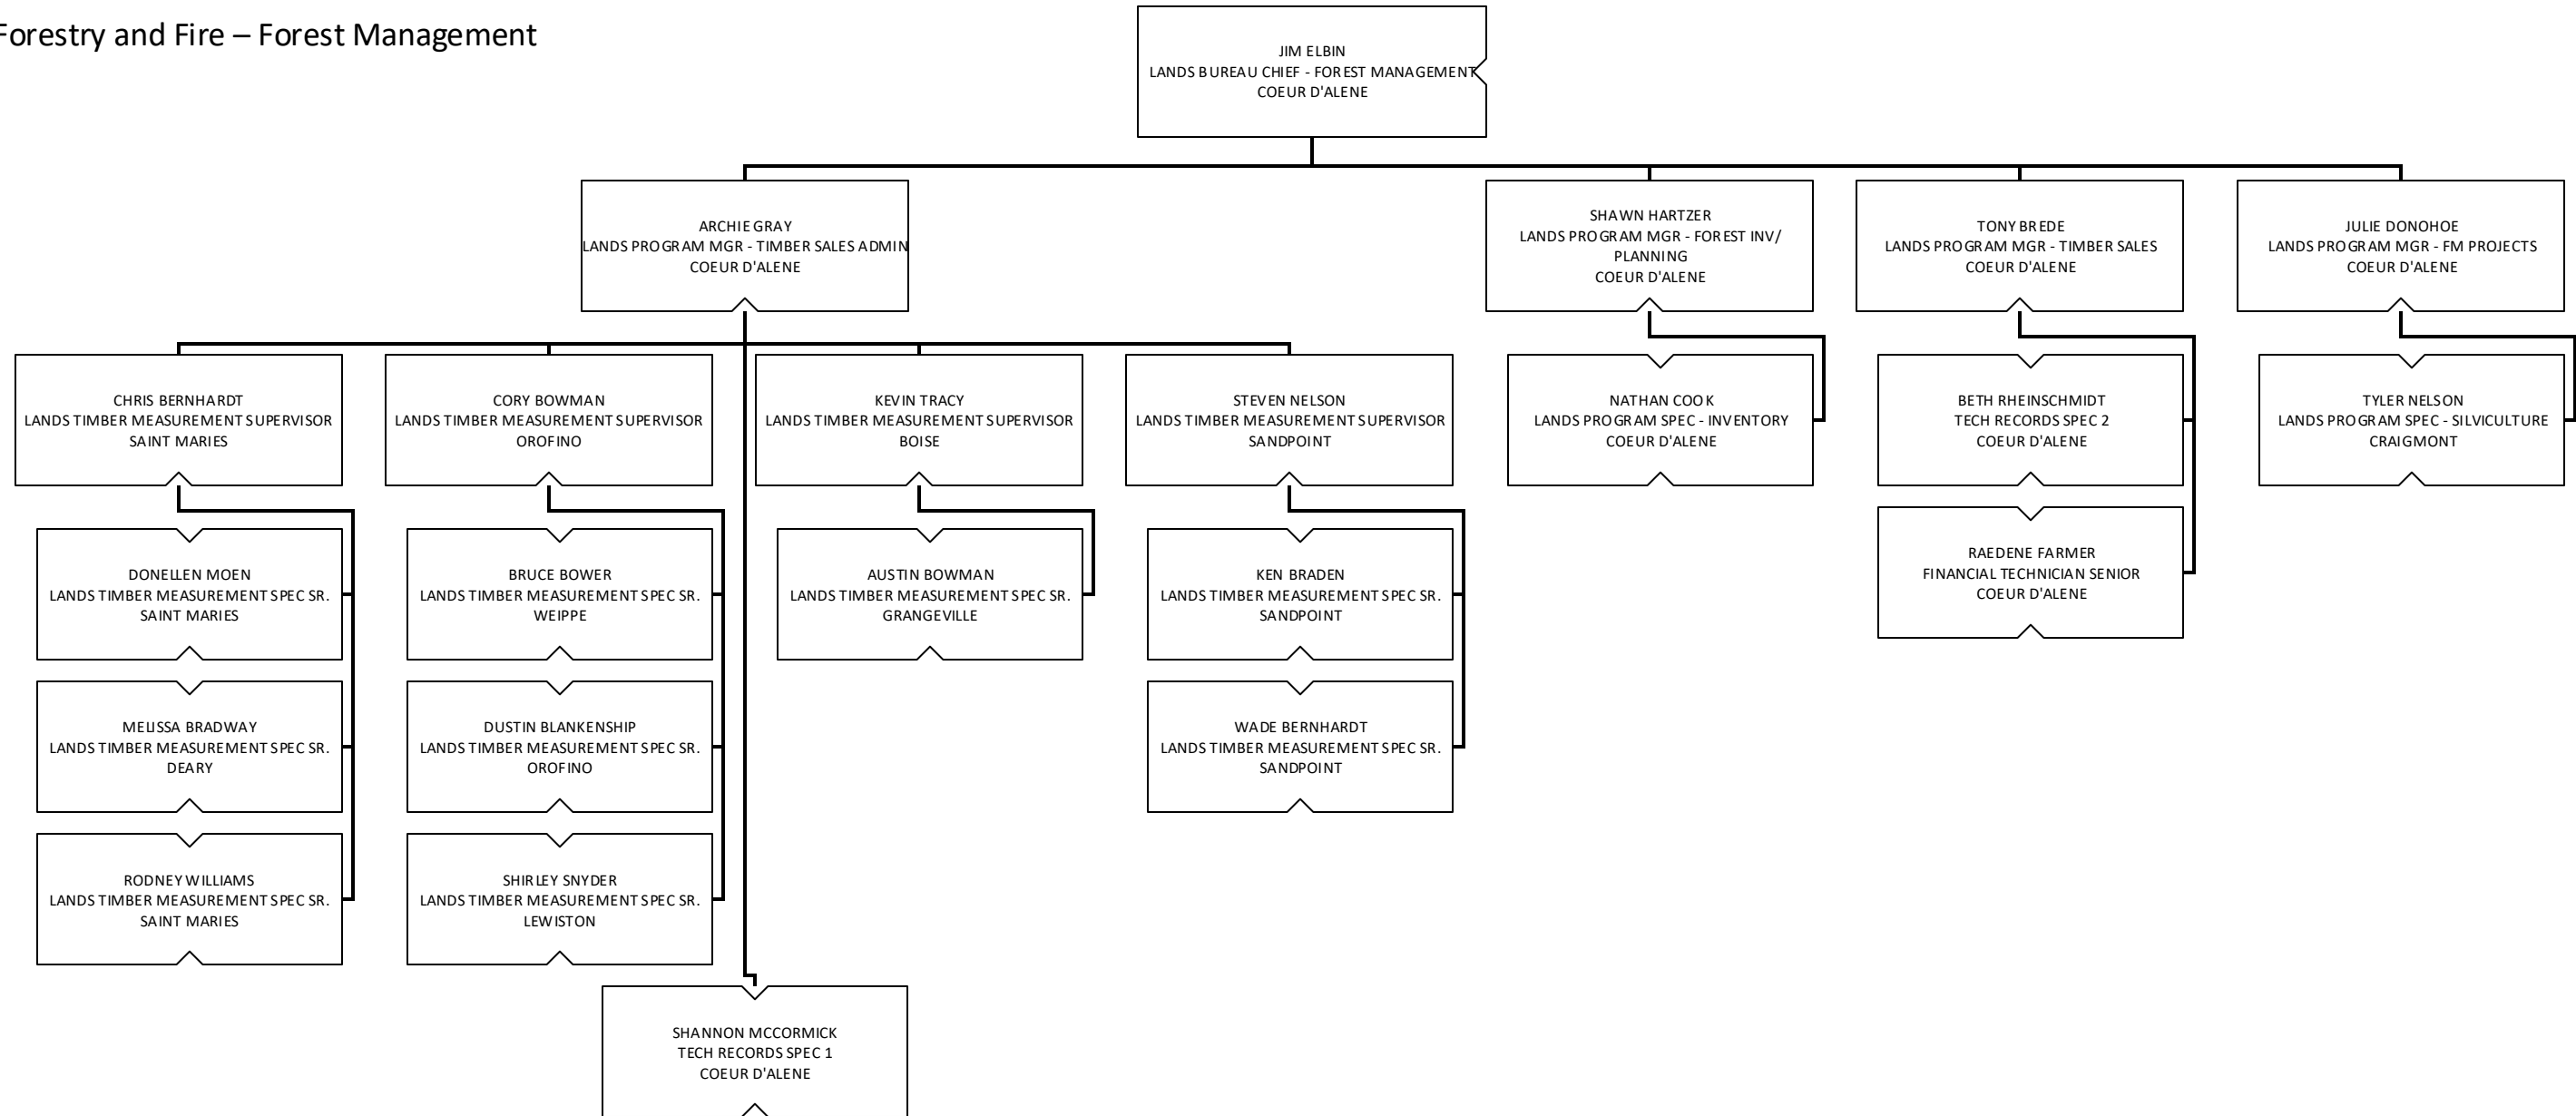

Idaho Department of Lands Organization Chart

Support Services

Oil and Gas

Lands and Waterways

Forestry and Fire – Fire

Forestry and Fire – Tech Services

Forestry and Fire – Forest Management

Forestry and Fire – Forestry Assistance

Forestry and Fire – Good Neighbor Authority

Priest Lake Supervisory Area

Pend Oreille Lake Supervisory Area

St. Joe Supervisory Area

Ponderosa Supervisory Area

Maggie Creek Supervisory Area

Clearwater Supervisory Area

Payette Lakes Supervisory Area

Southwest Supervisory Area

Eastern Supervisory Area