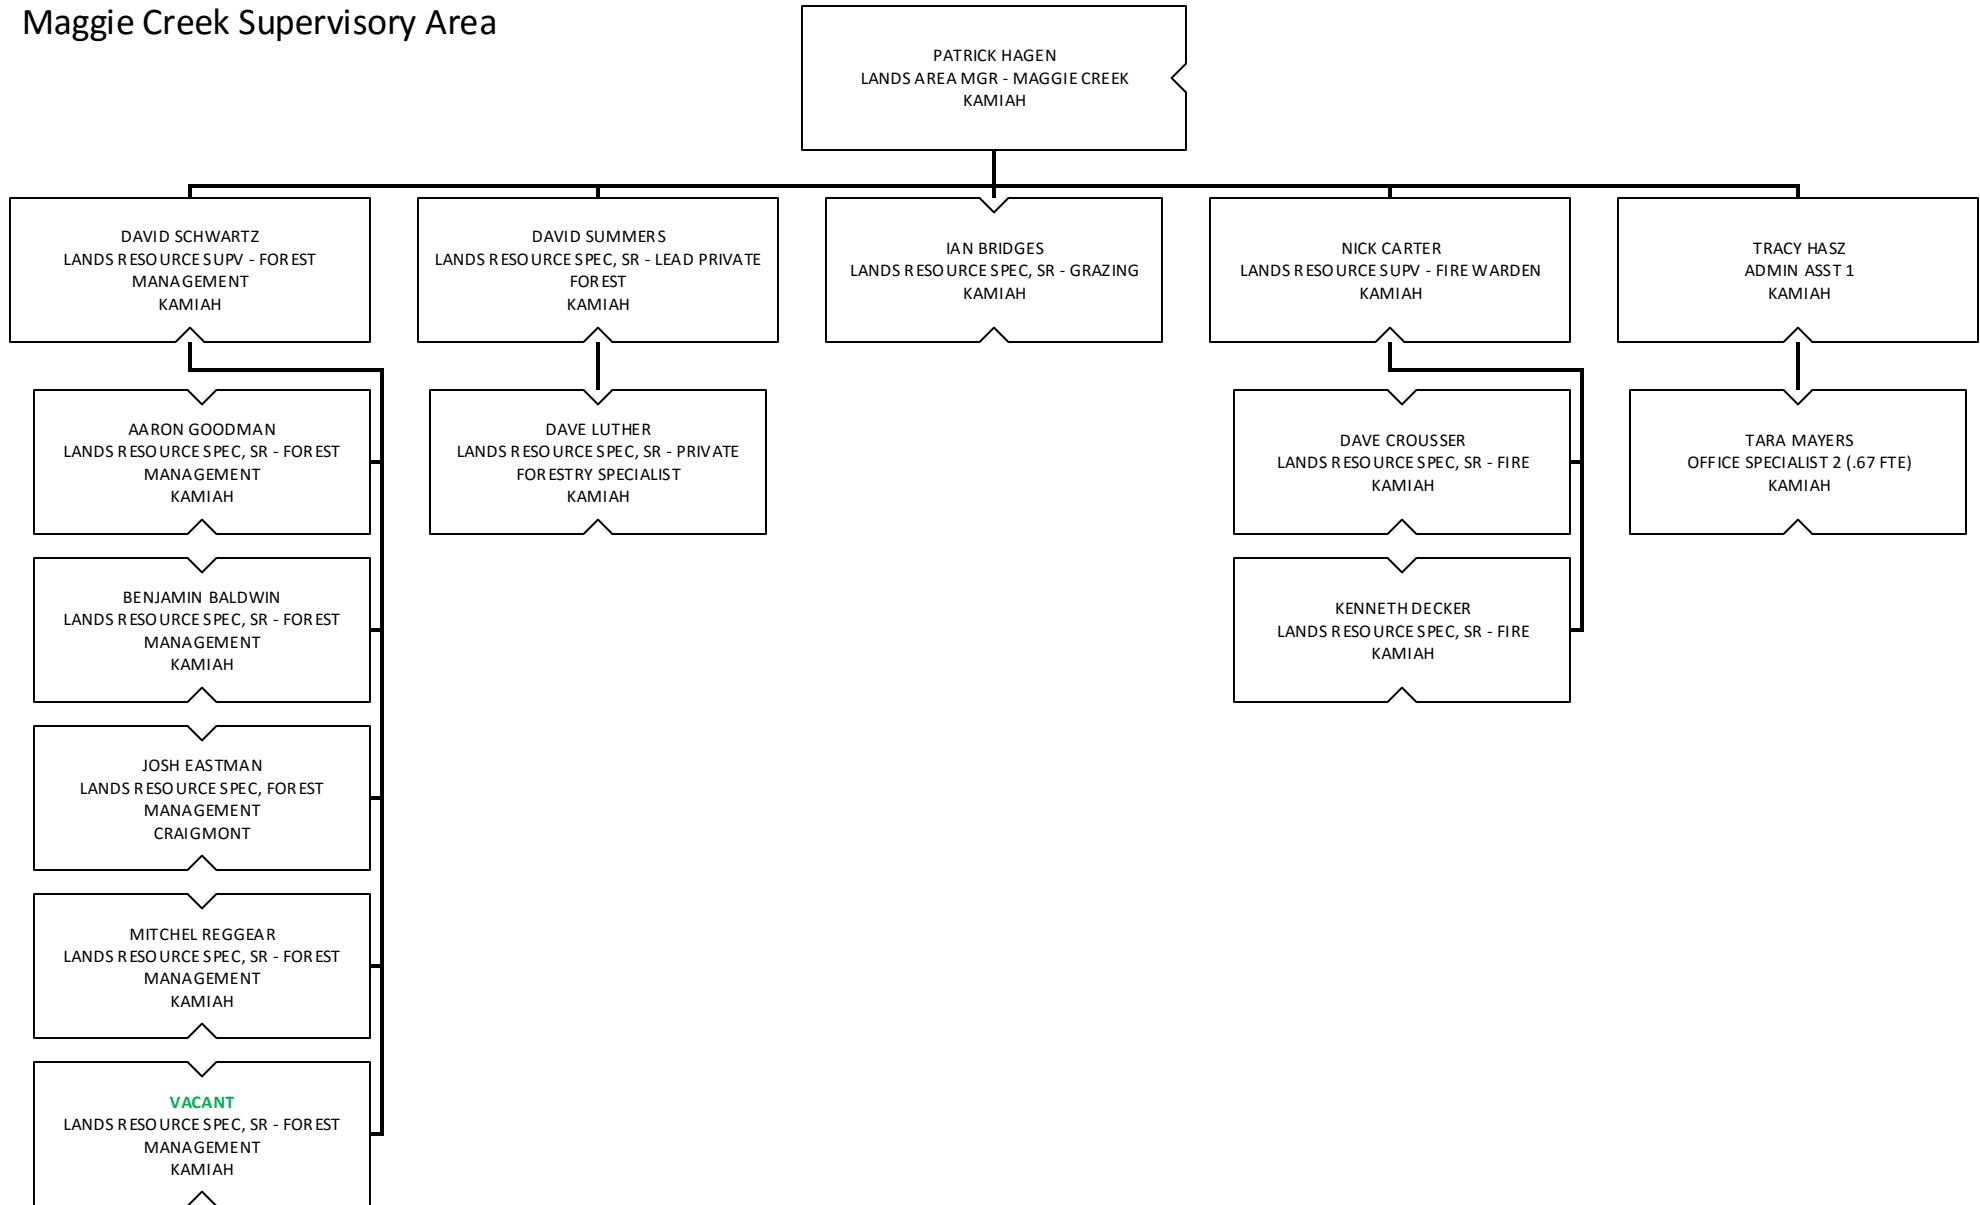

Maggie Creek Supervisory Area