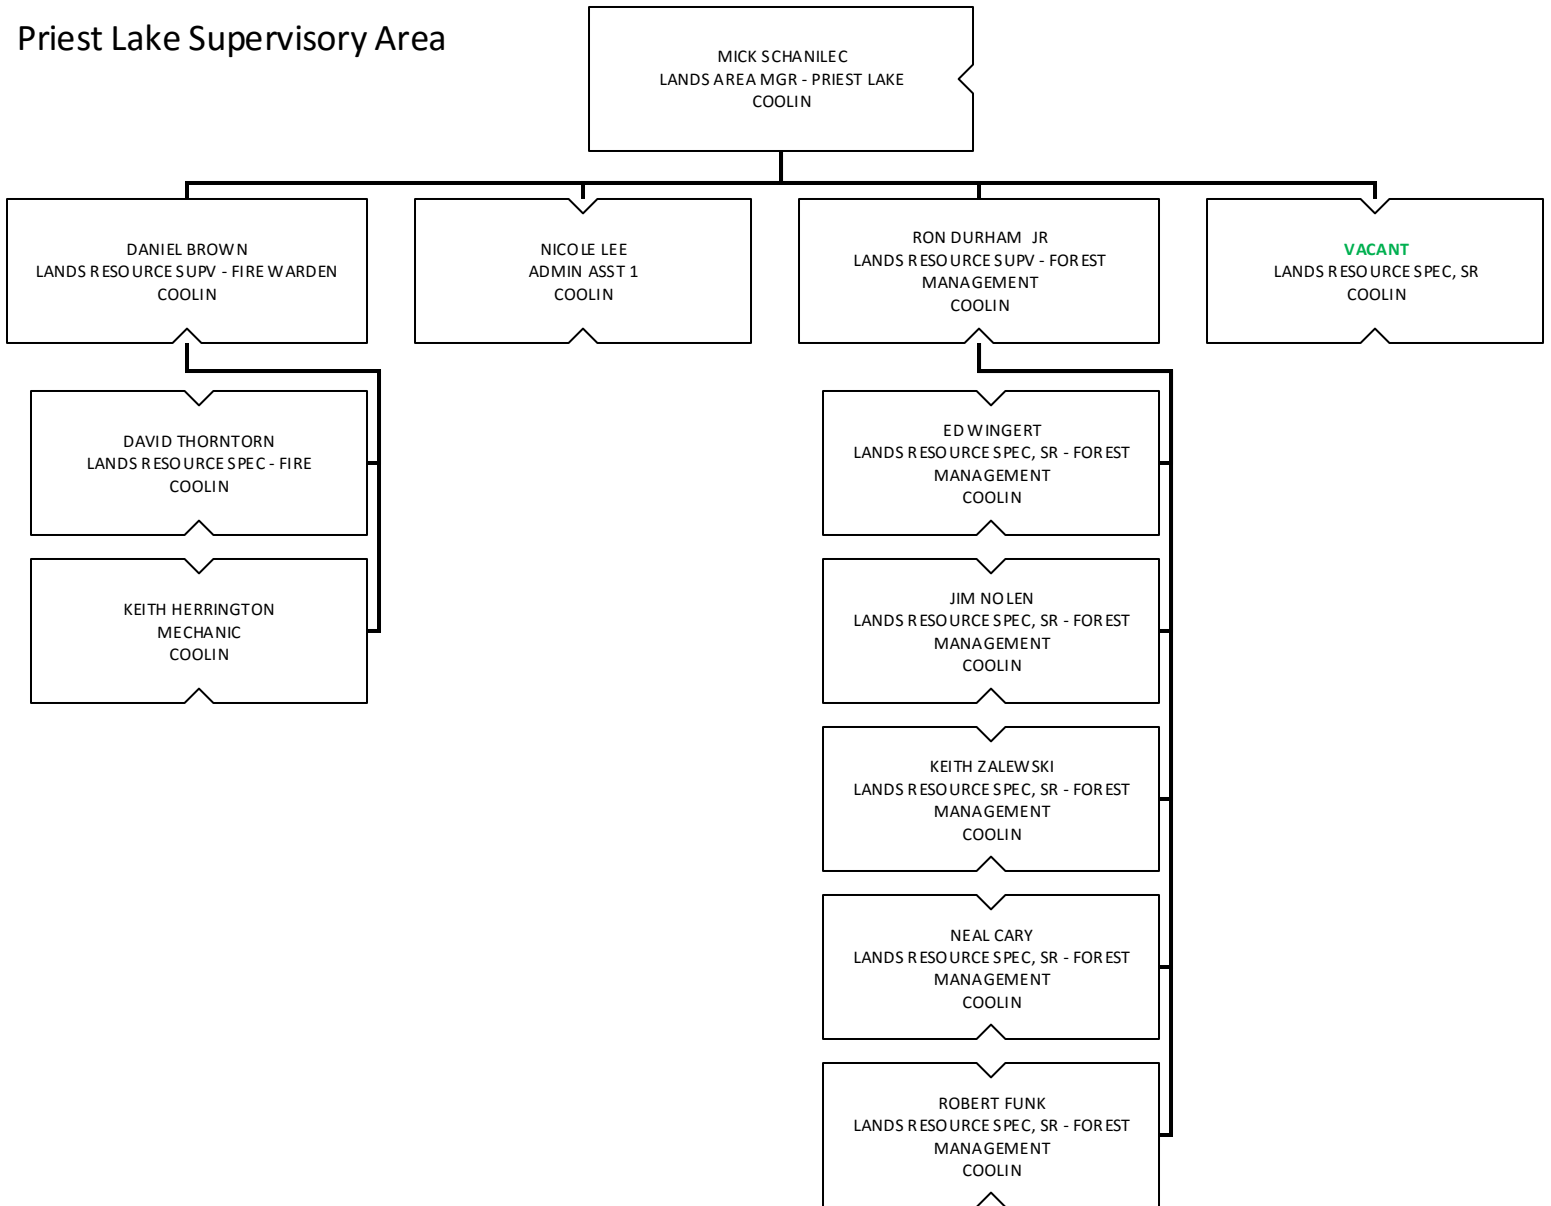

Priest Lake Supervisory Area