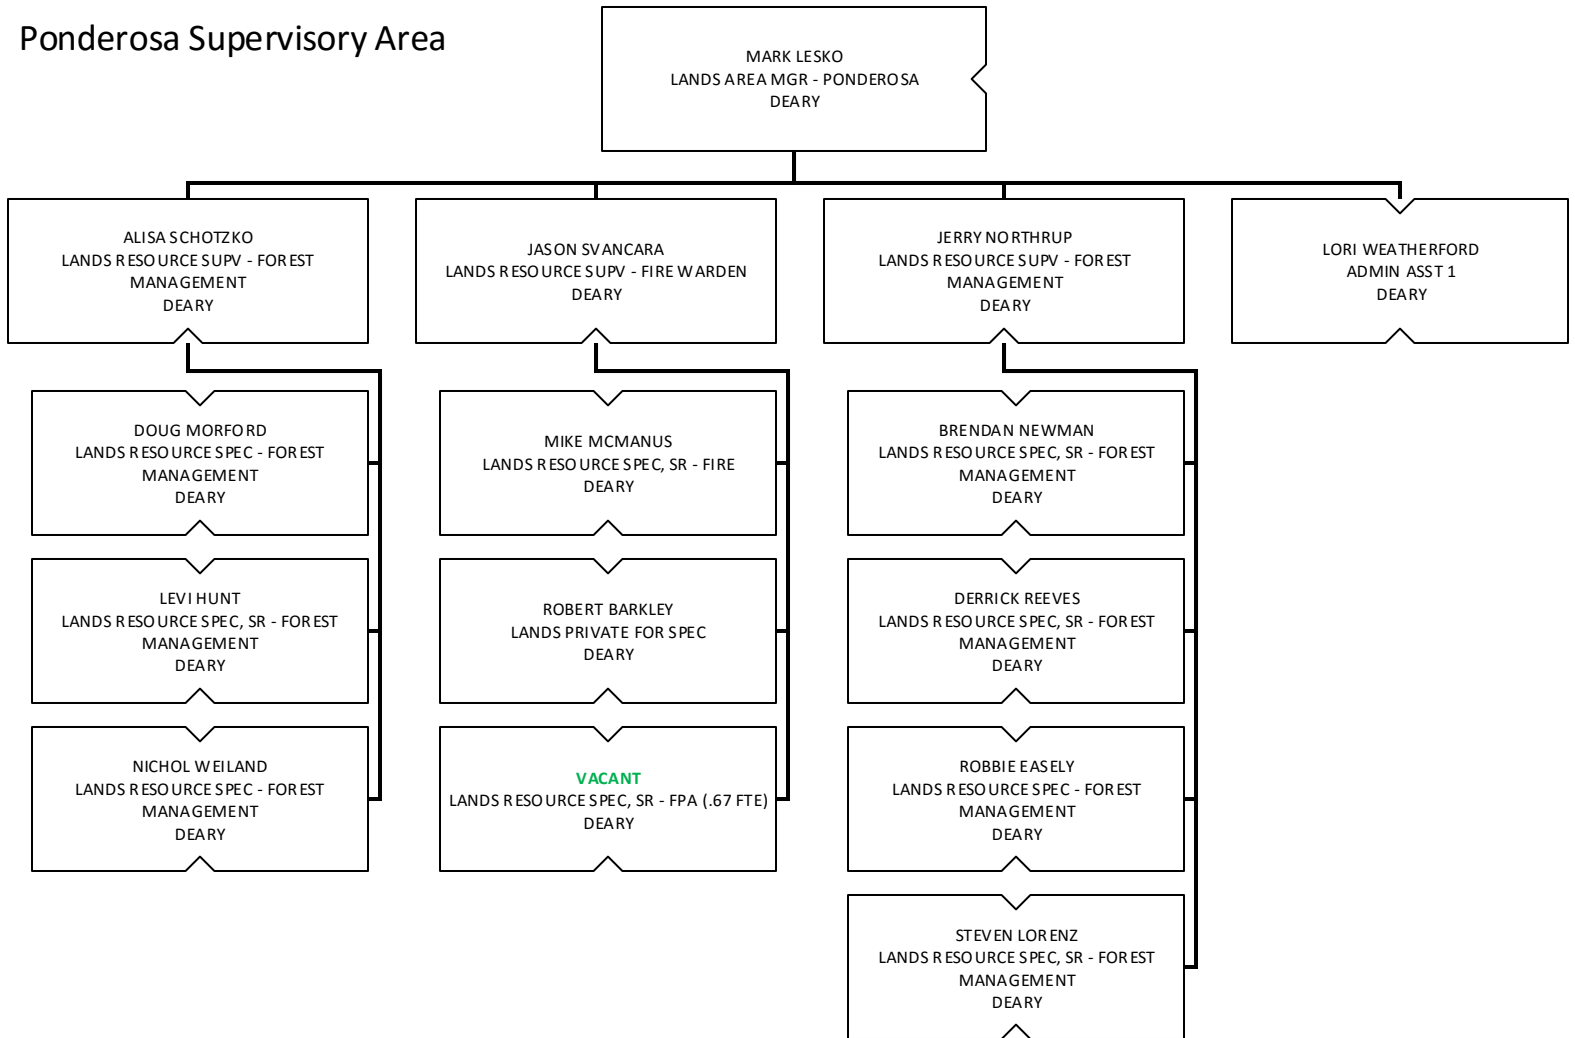

Ponderosa Supervisory Area