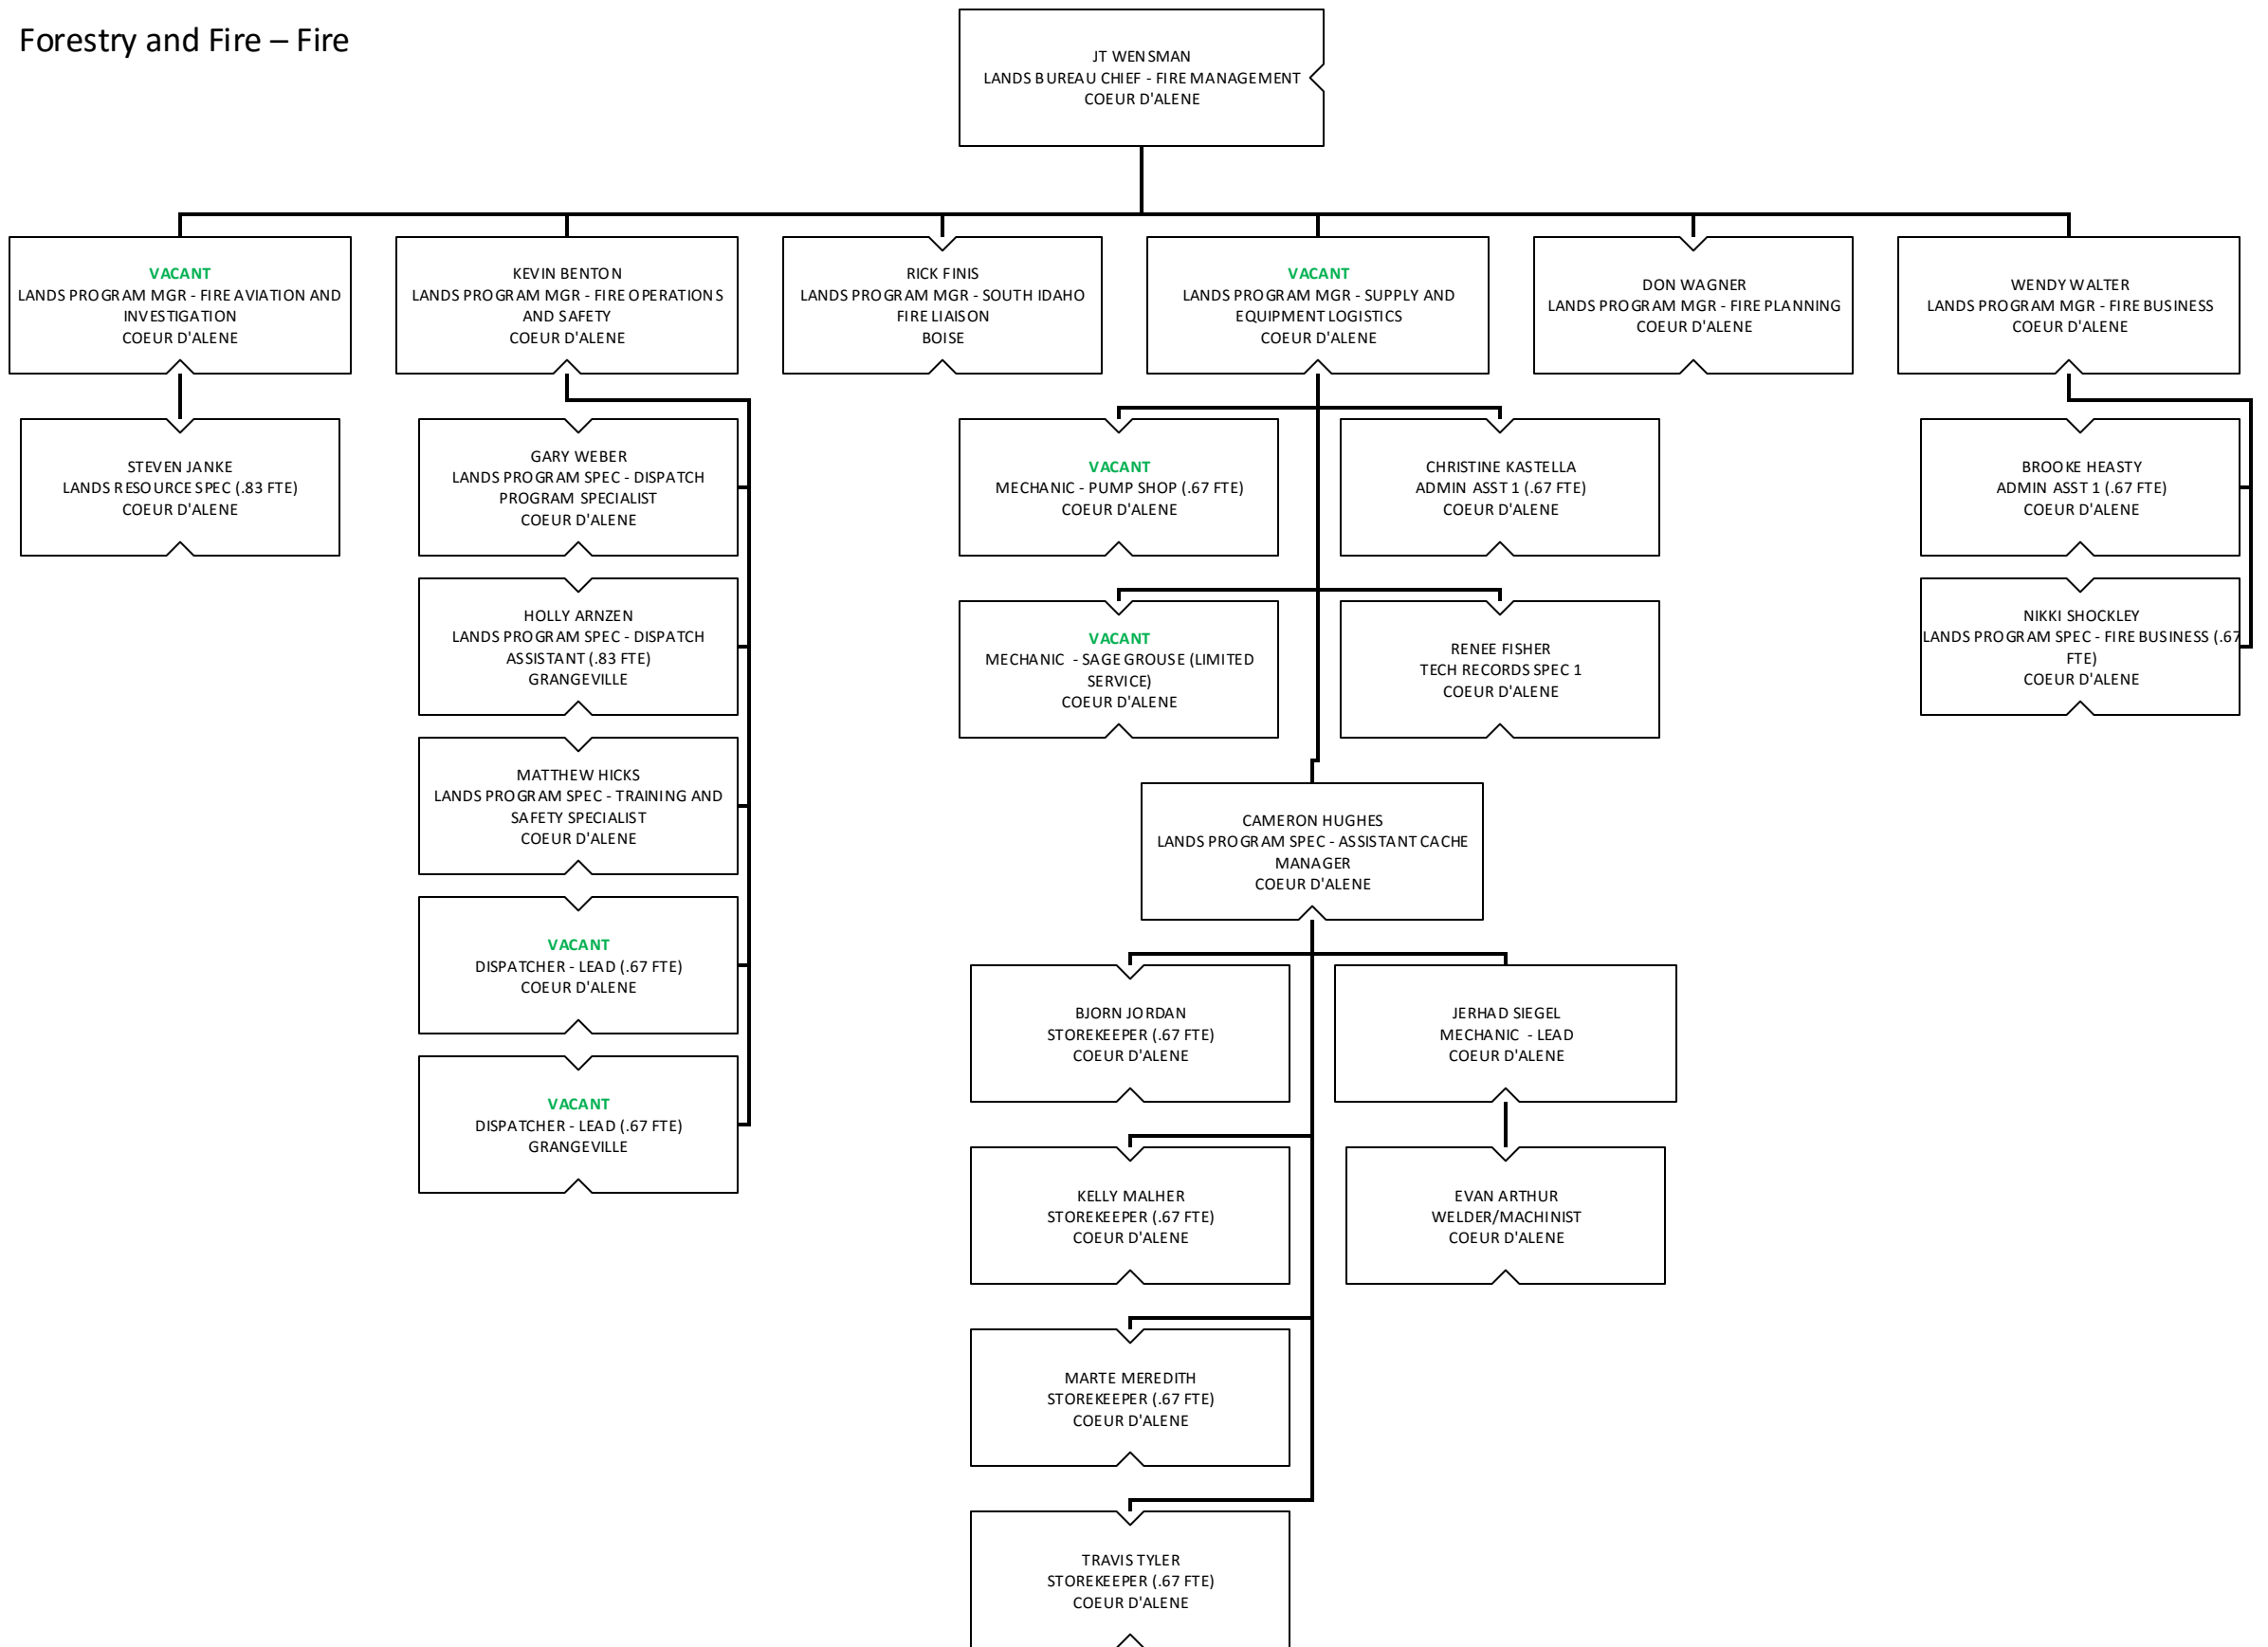

Forestry and Fire – Fire