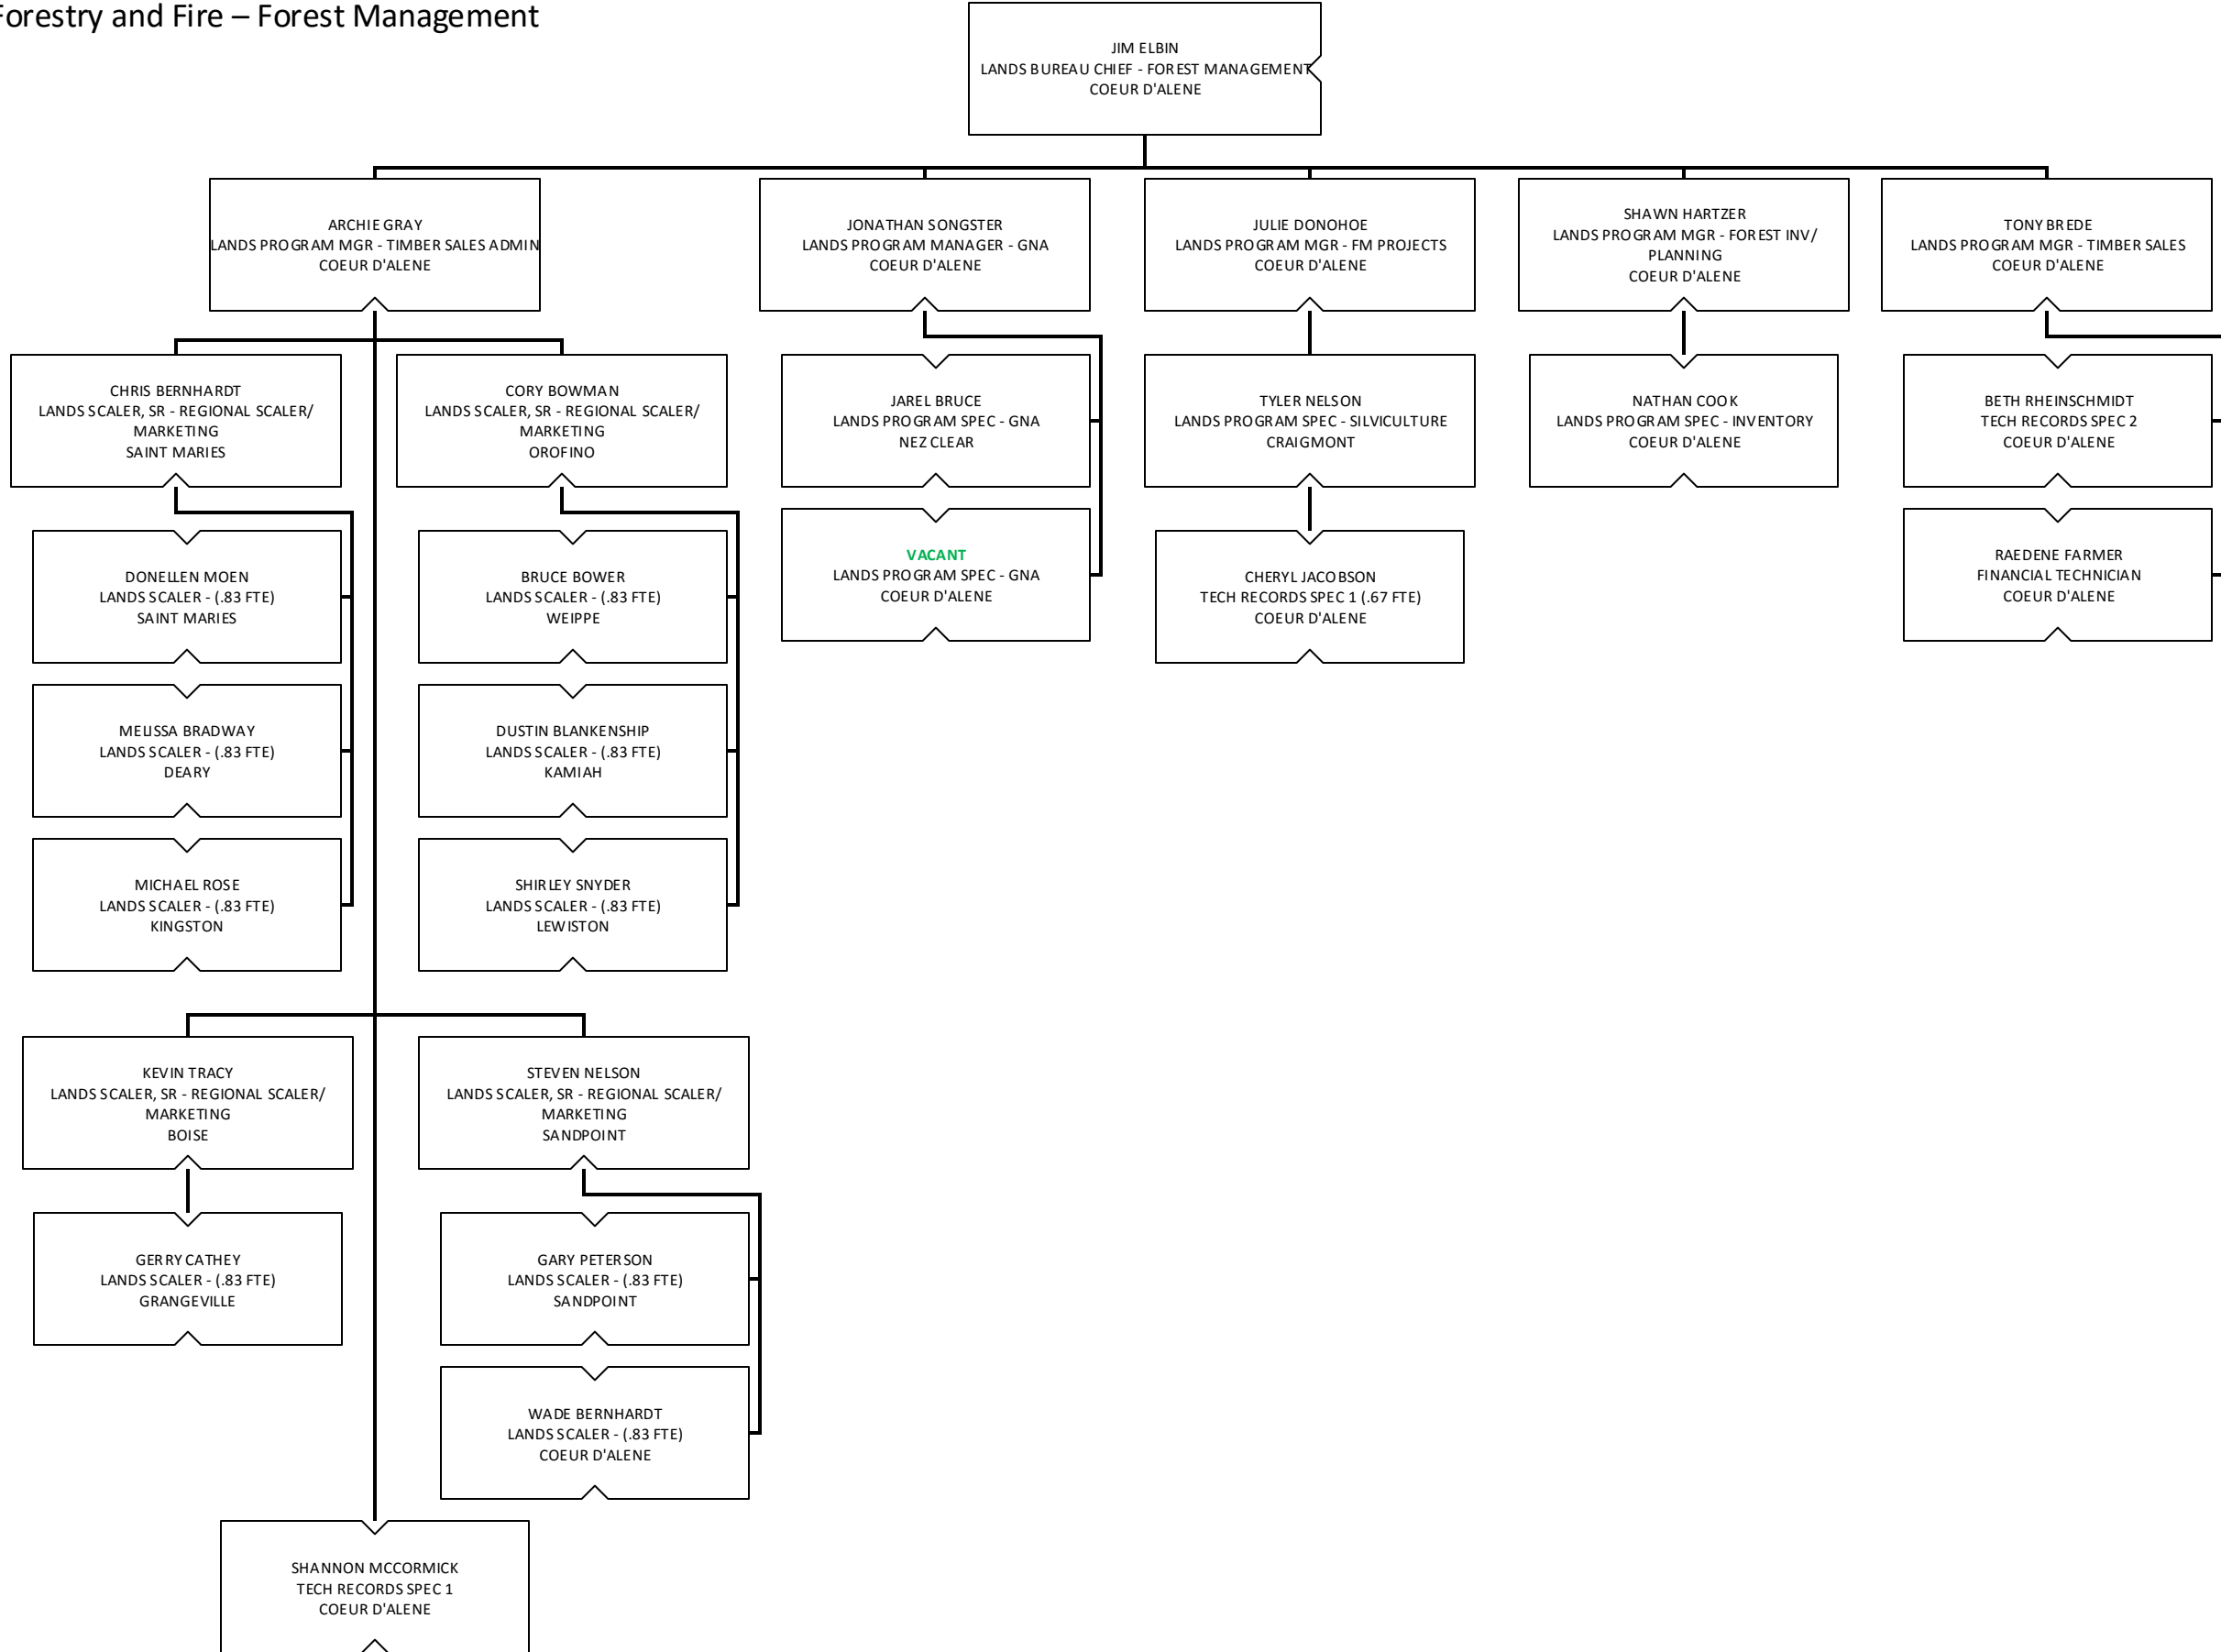

Forestry and Fire – Forest Management