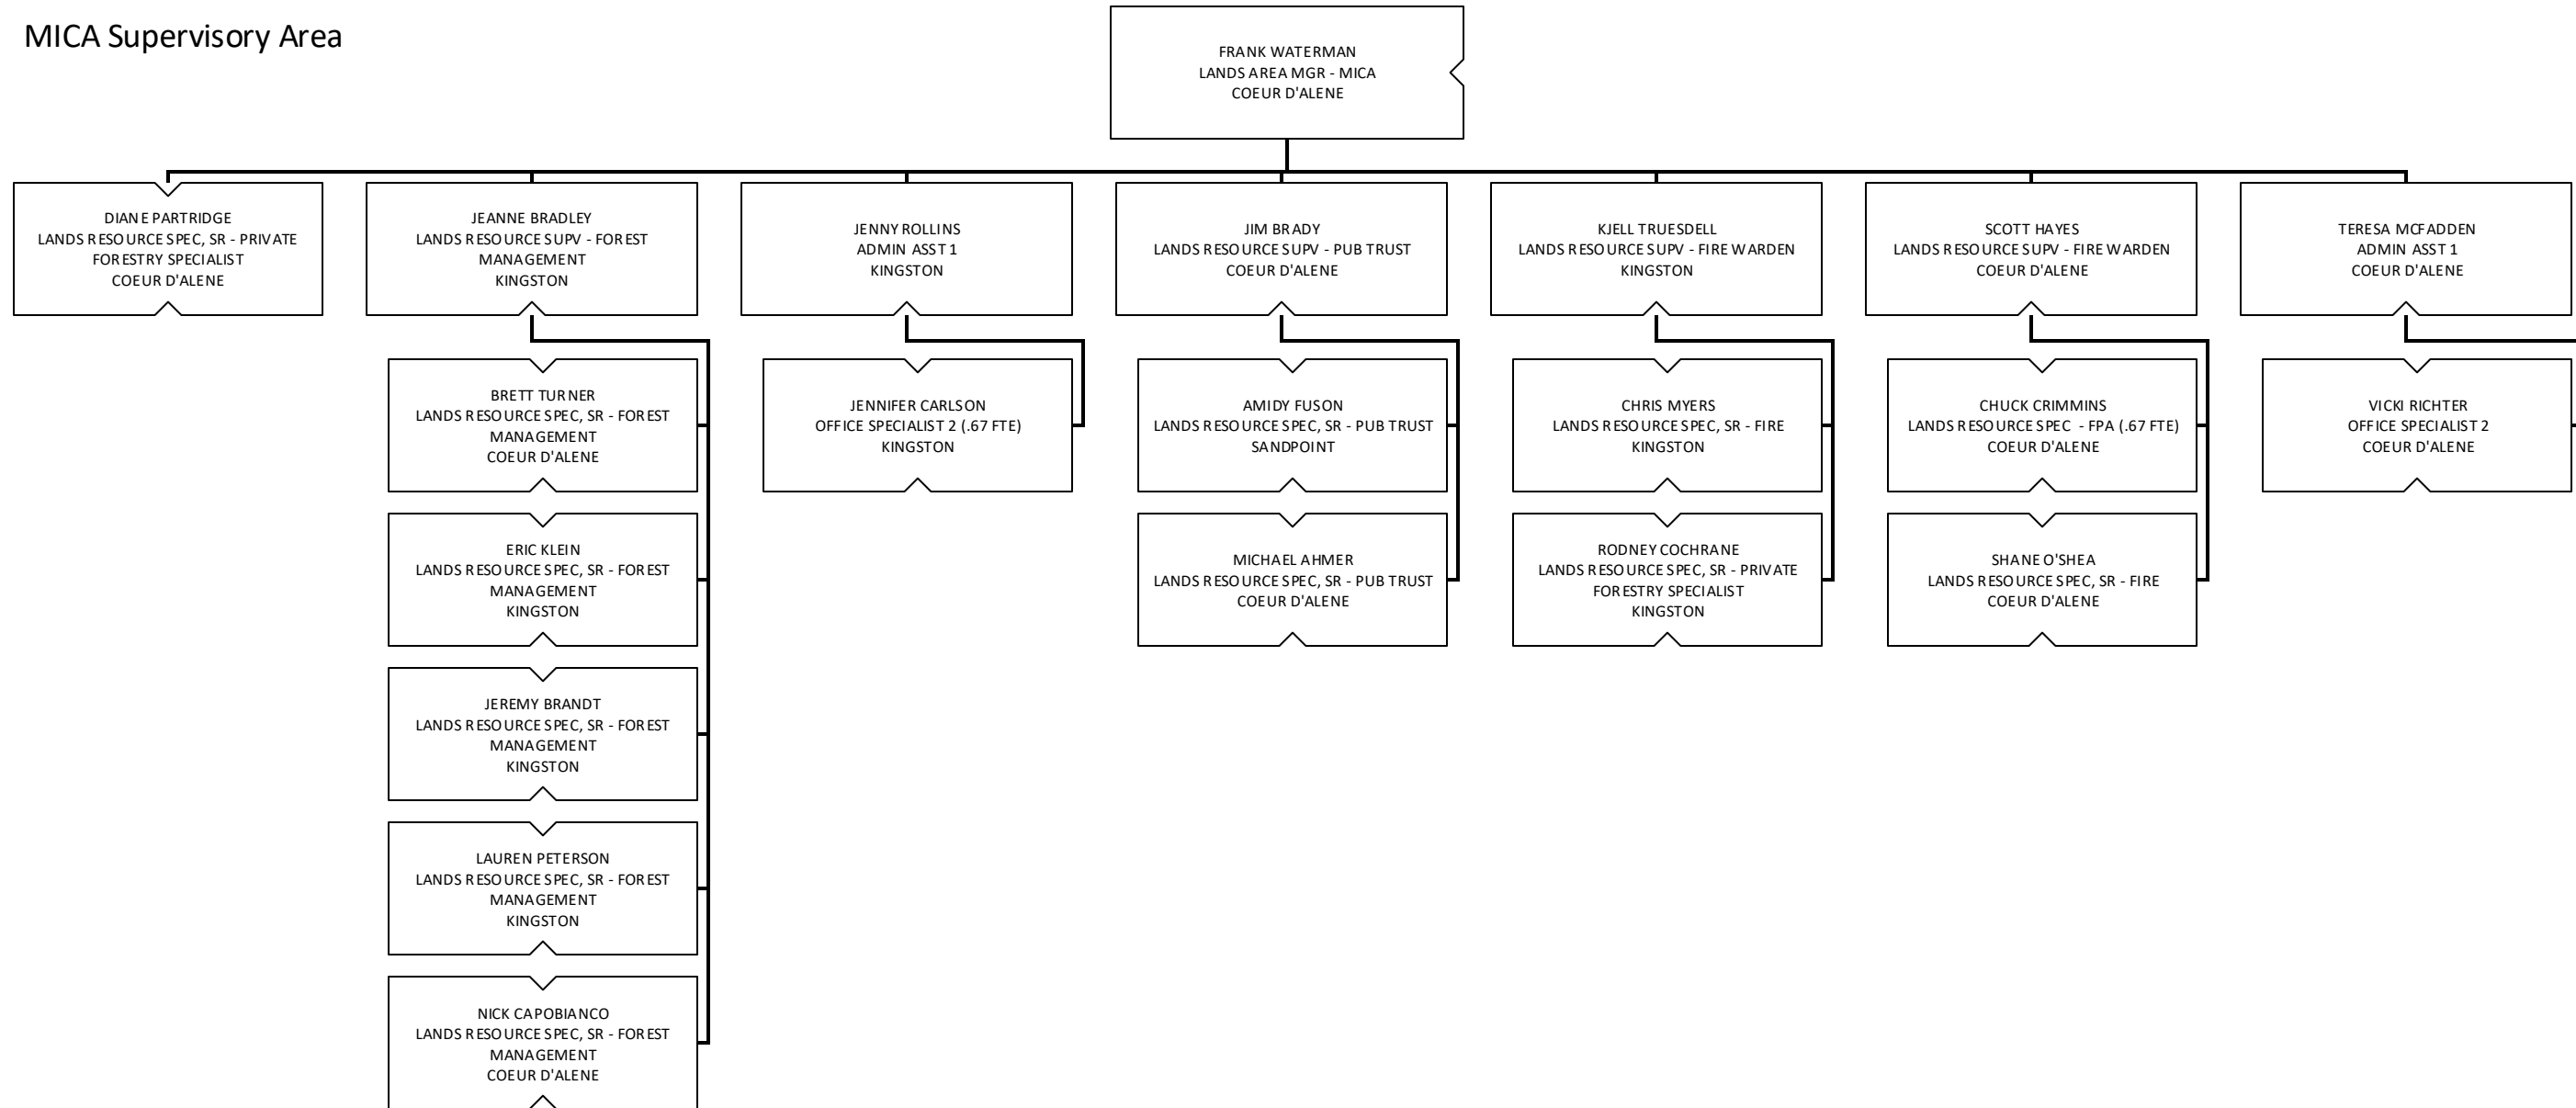

Idaho Department of Lands Organization Chart

Support Services

Oil and Gas

Lands and Waterways

Forestry and Fire

Forestry and Fire – Fire

Forestry and Fire – Forest Management

Priest Lake Supervisory Area

Pend Oreille Lake Supervisory Area

MICA Supervisory Area

St. Joe Supervisory Area

Ponderosa Supervisory Area

Maggie Creek Supervisory Area

Clearwater Supervisory Area

Payette Lakes Supervisory Area

Southwest Supervisory Area

Eastern Supervisory Area