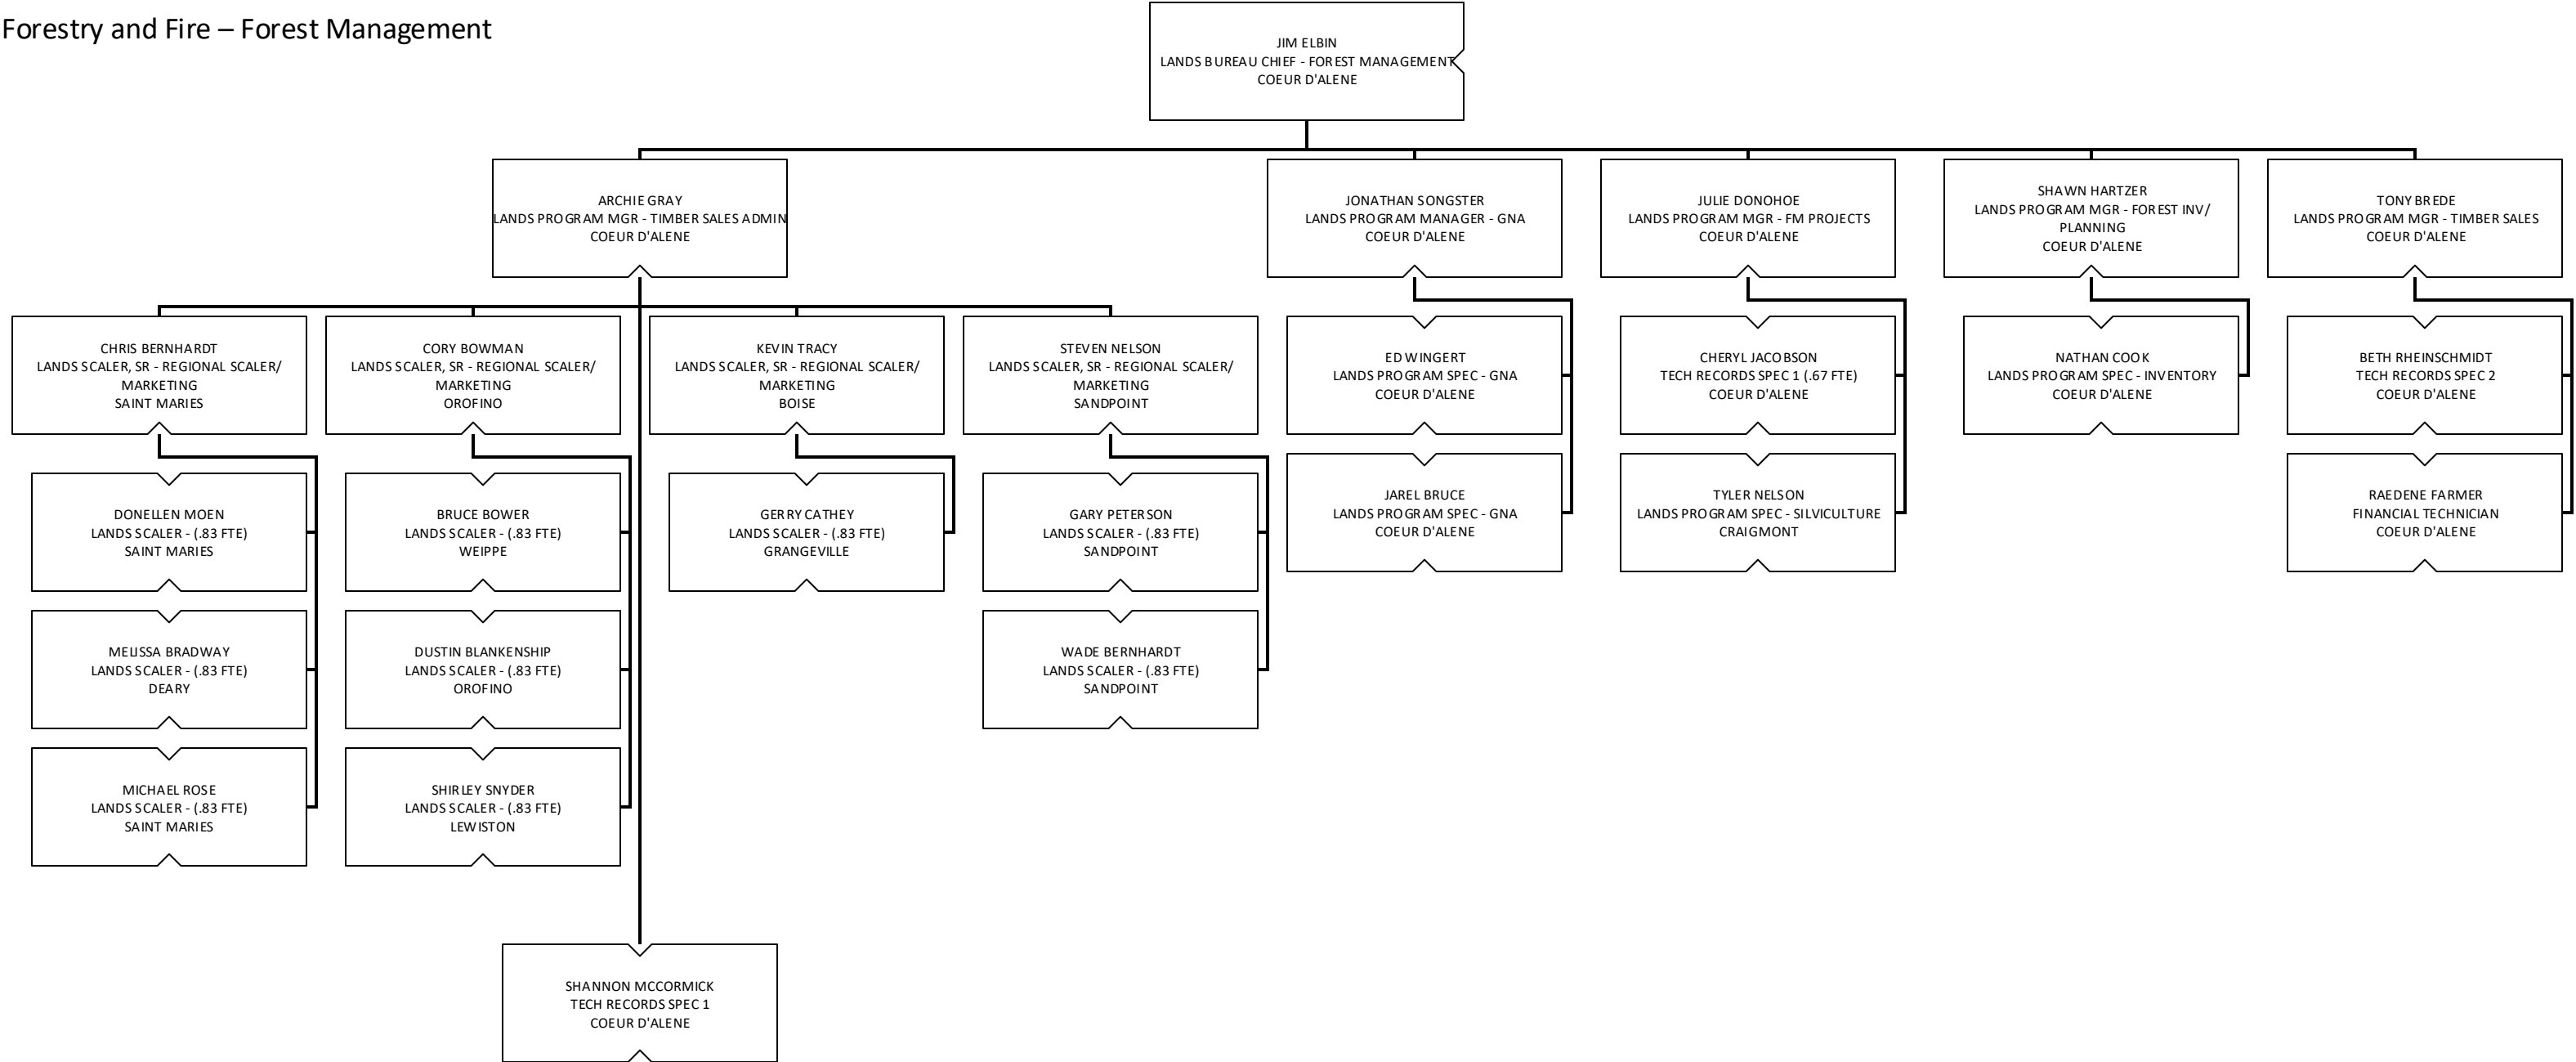

Idaho Department of Lands Organization Chart

Support Services

Oil and Gas

Lands and Waterways

Forestry and Fire

Forestry and Fire – Fire

Forestry and Fire – Forest Management

Priest Lake Supervisory Area

Pend Oreille Lake Supervisory Area

MICA Supervisory Area

St. Joe Supervisory Area

Ponderosa Supervisory Area

Maggie Creek Supervisory Area

Clearwater Supervisory Area

Payette Lakes Supervisory Area

Southwest Supervisory Area

Eastern Supervisory Area