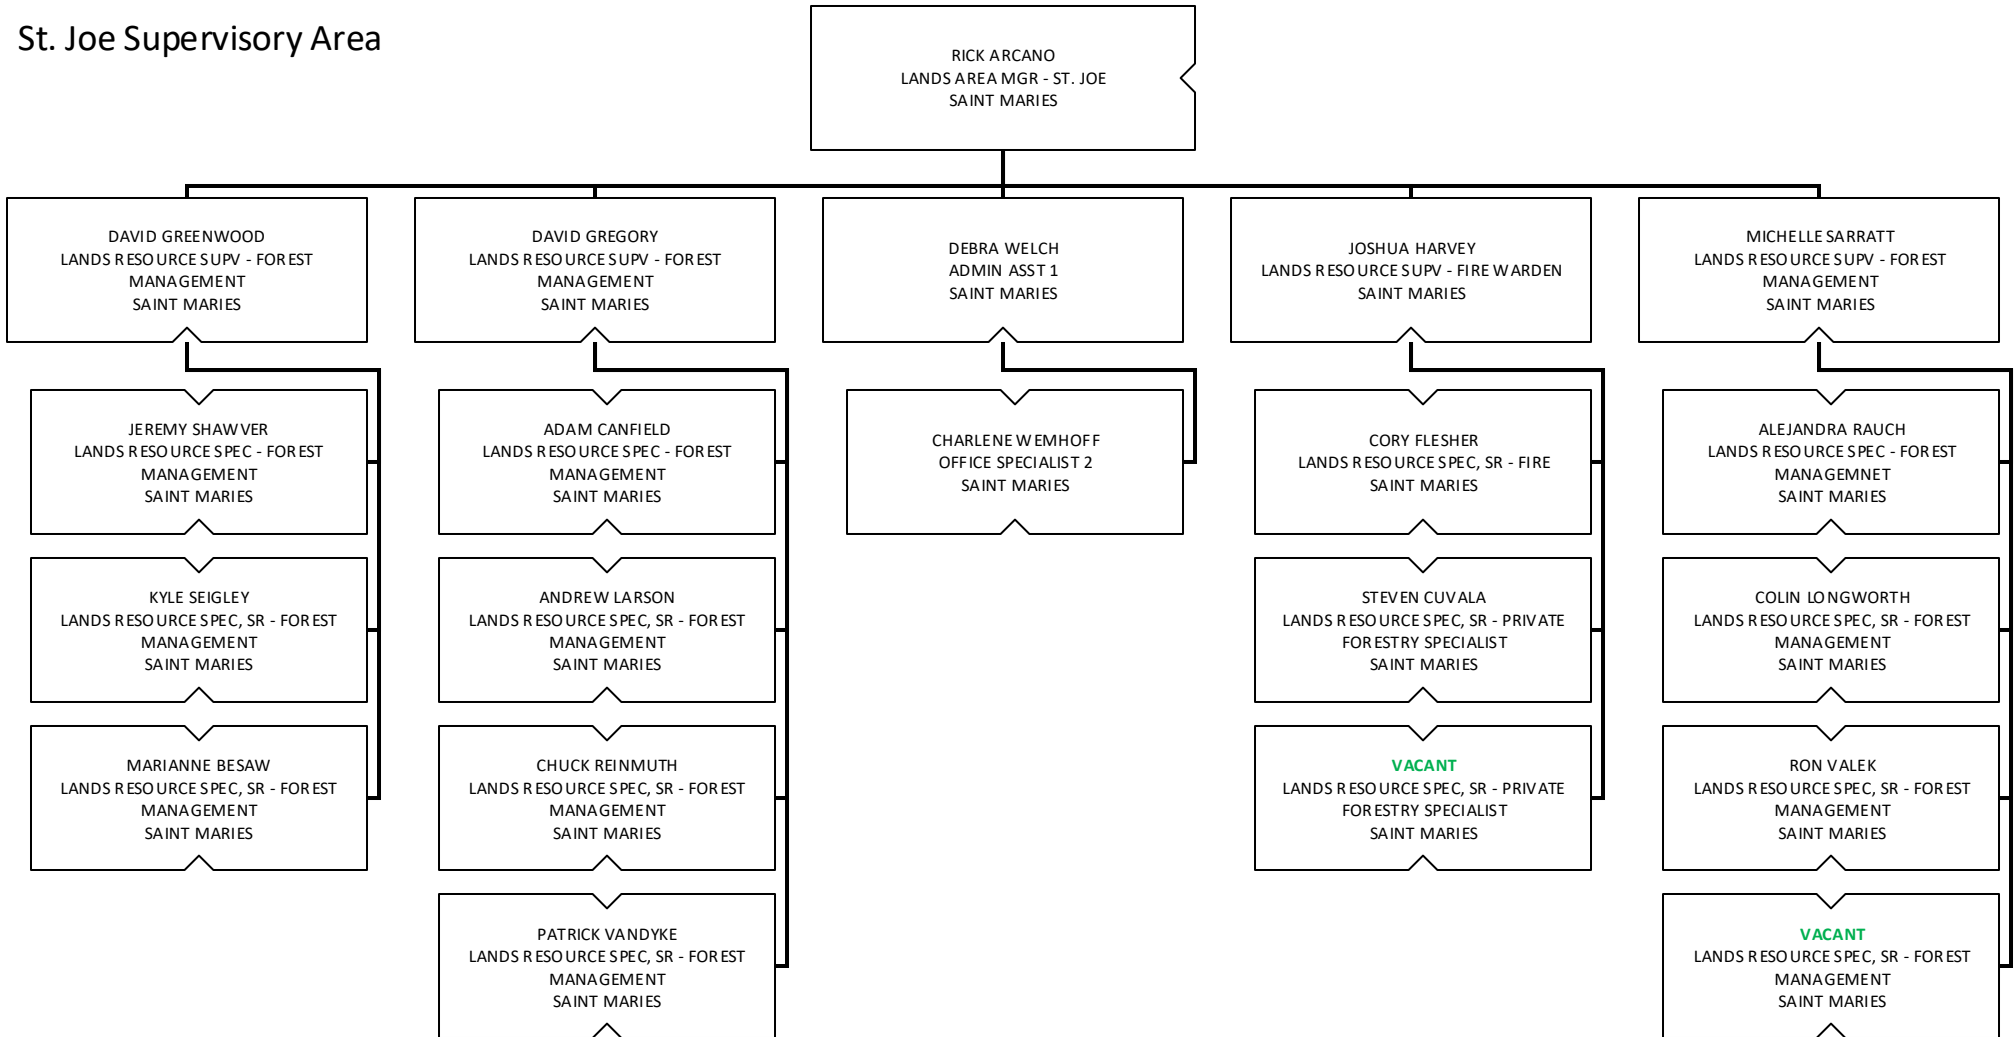

Idaho Department of Lands Organization Chart

Support Services

Oil and Gas

Lands and Waterways

Forestry and Fire

Forestry and Fire – Fire

Forestry and Fire – Forest Management

Priest Lake Supervisory Area

Pend Oreille Lake Supervisory Area

MICA Supervisory Area

St. Joe Supervisory Area

Ponderosa Supervisory Area

Maggie Creek Supervisory Area

Clearwater Supervisory Area

Payette Lakes Supervisory Area

Southwest Supervisory Area

Eastern Supervisory Area