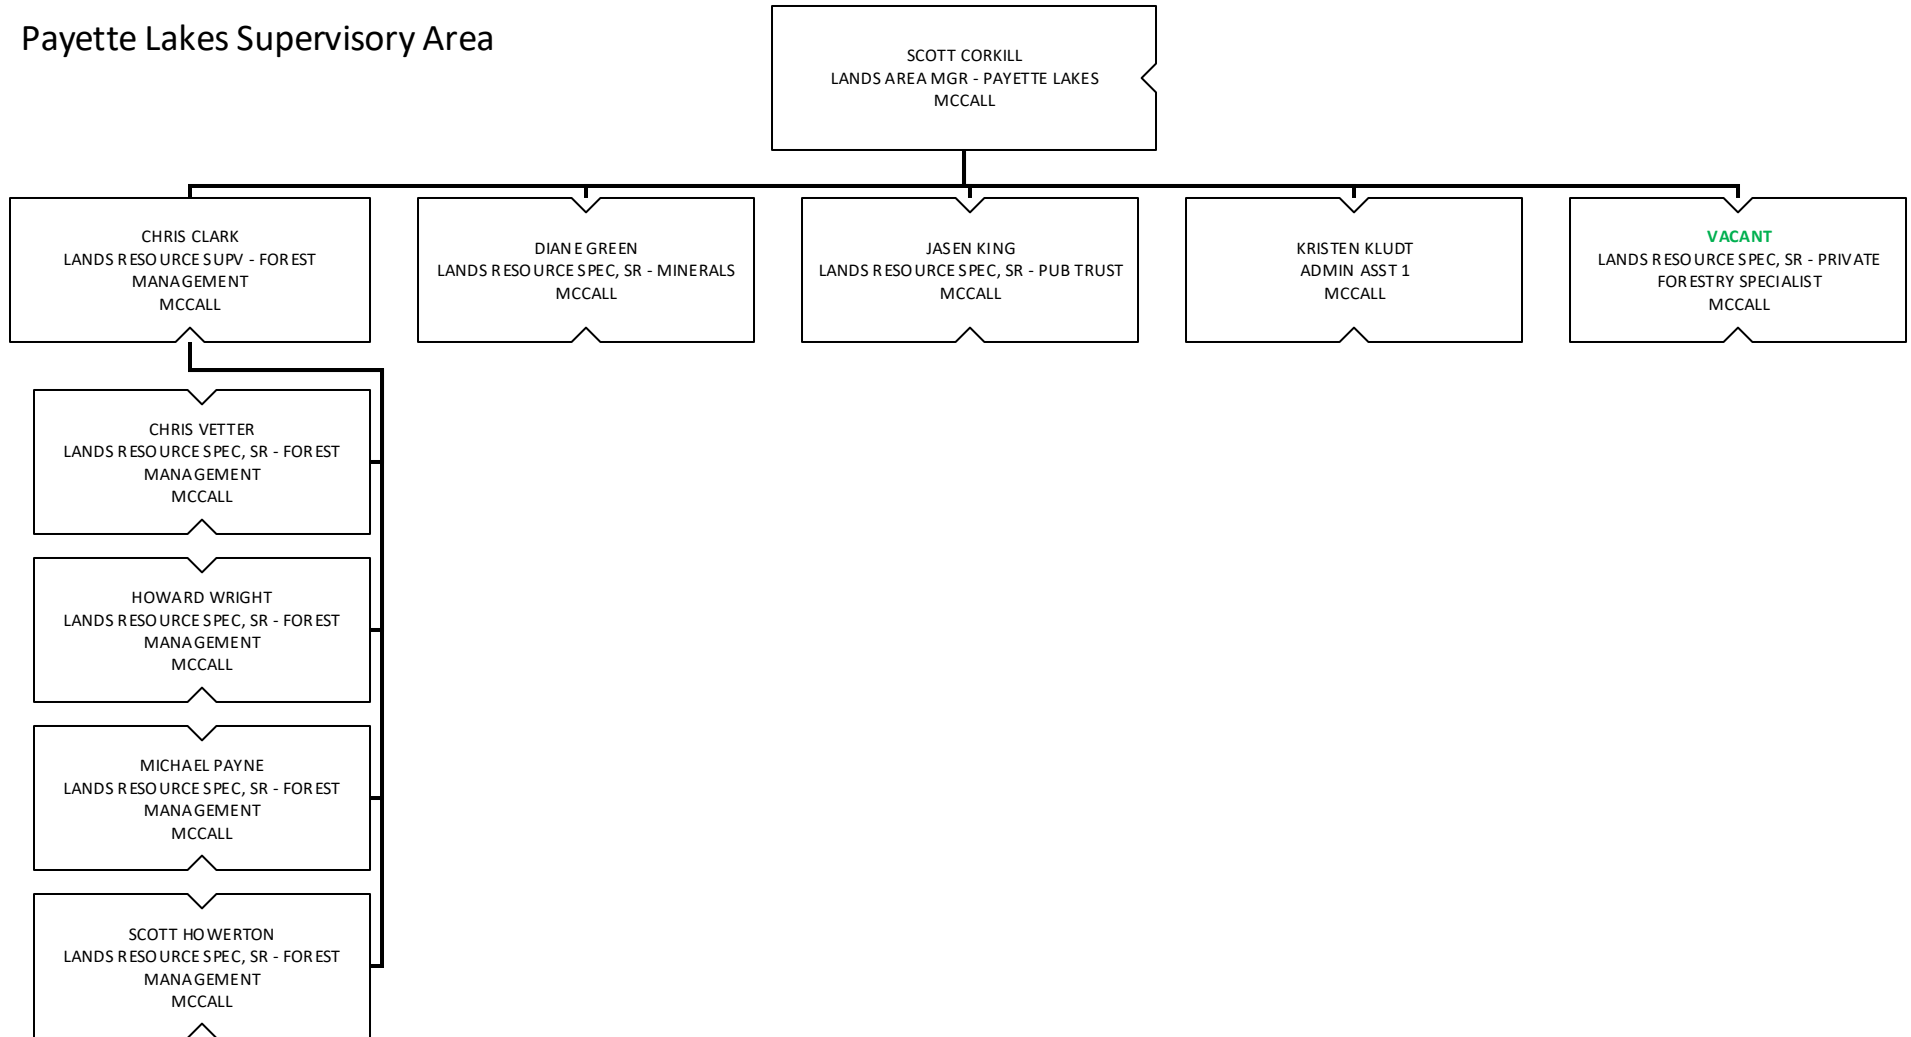

Idaho Department of Lands Organization Chart

Support Services

Oil and Gas

Lands and Waterways

Forestry and Fire

Forestry and Fire – Fire

Forestry and Fire – Forest Management

Priest Lake Supervisory Area

Pend Oreille Lake Supervisory Area

MICA Supervisory Area

St. Joe Supervisory Area

Ponderosa Supervisory Area

Maggie Creek Supervisory Area

Clearwater Supervisory Area

Payette Lakes Supervisory Area

Southwest Supervisory Area

Eastern Supervisory Area