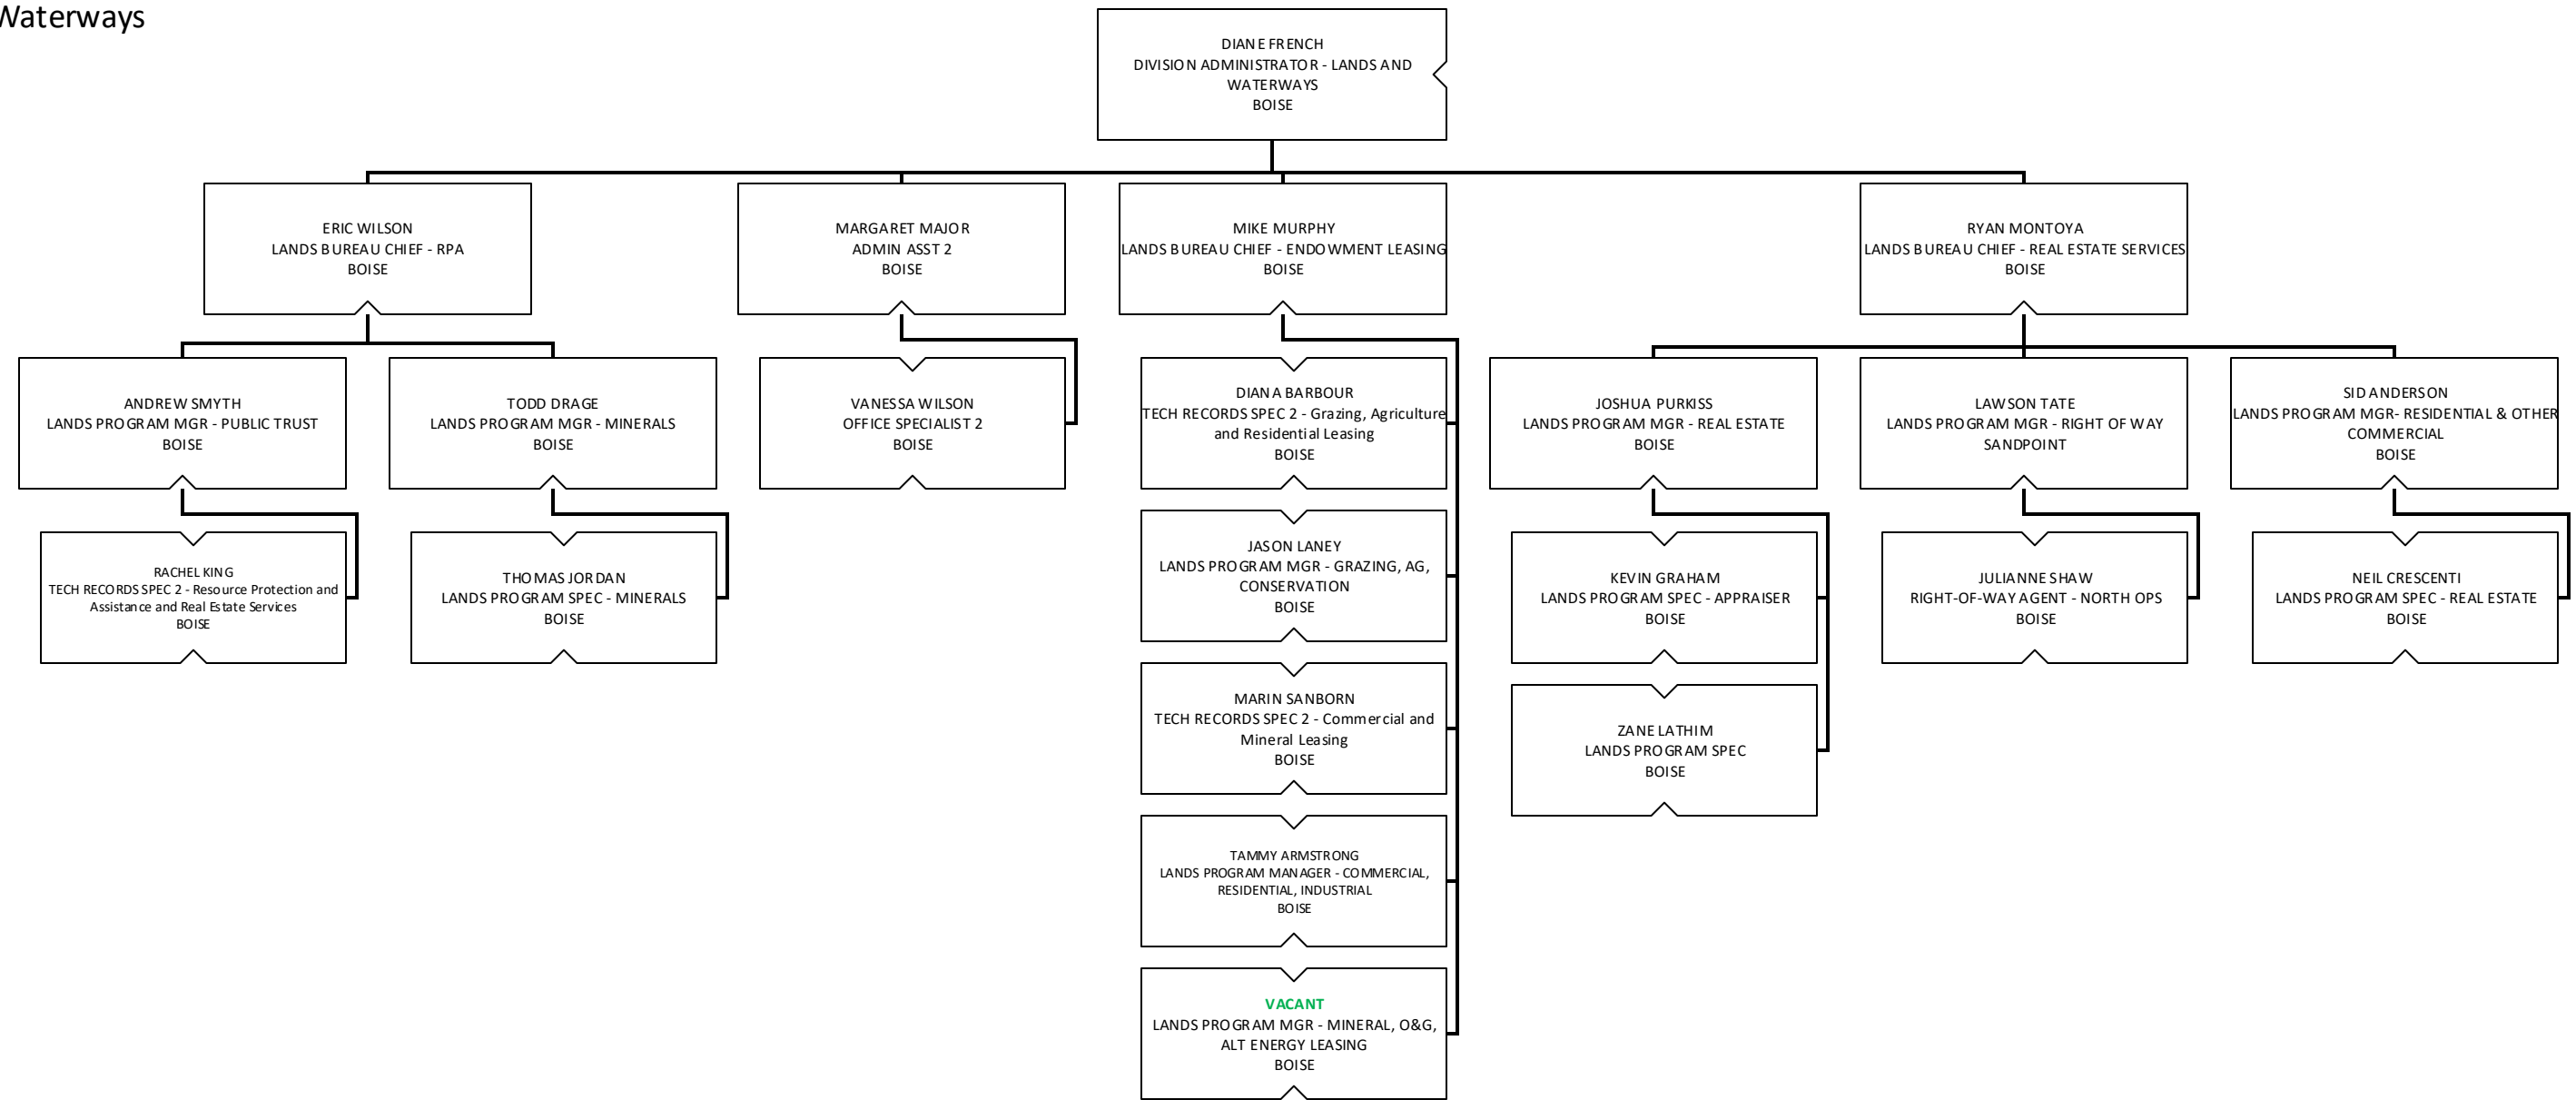

Idaho Department of Lands Organization Chart

Support Services

Oil and Gas

Lands and Waterways

Forestry and Fire

Forestry and Fire – Fire

Forestry and Fire – Forest Management

Priest Lake Supervisory Area

Pend Oreille Lake Supervisory Area

MICA Supervisory Area

St. Joe Supervisory Area

Ponderosa Supervisory Area

Maggie Creek Supervisory Area

Clearwater Supervisory Area

Payette Lakes Supervisory Area

Southwest Supervisory Area

Eastern Supervisory Area