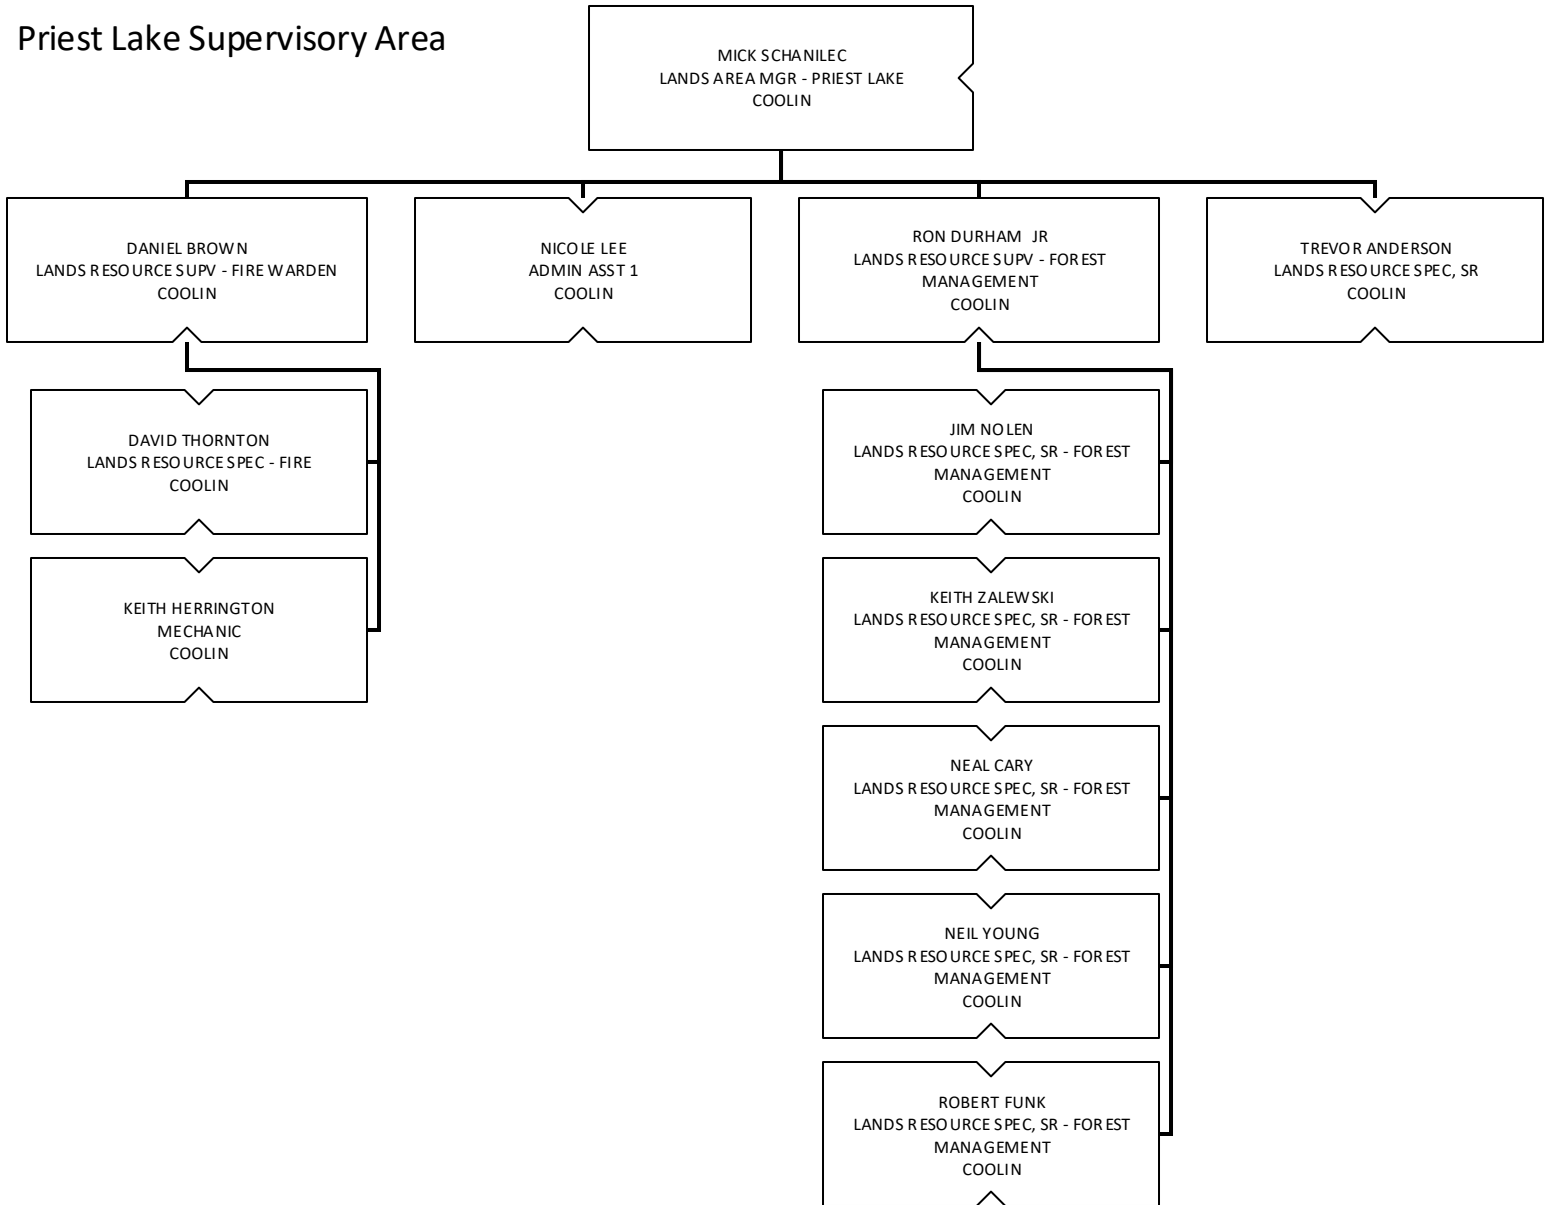

Idaho Department of Lands Organization Chart

Support Services

Oil and Gas

Lands and Waterways

Forestry and Fire

Forestry and Fire – Fire

Forestry and Fire – Forest Management

Priest Lake Supervisory Area

Pend Oreille Lake Supervisory Area

MICA Supervisory Area

St. Joe Supervisory Area

Ponderosa Supervisory Area

Maggie Creek Supervisory Area

Clearwater Supervisory Area

Payette Lakes Supervisory Area

Southwest Supervisory Area

Eastern Supervisory Area