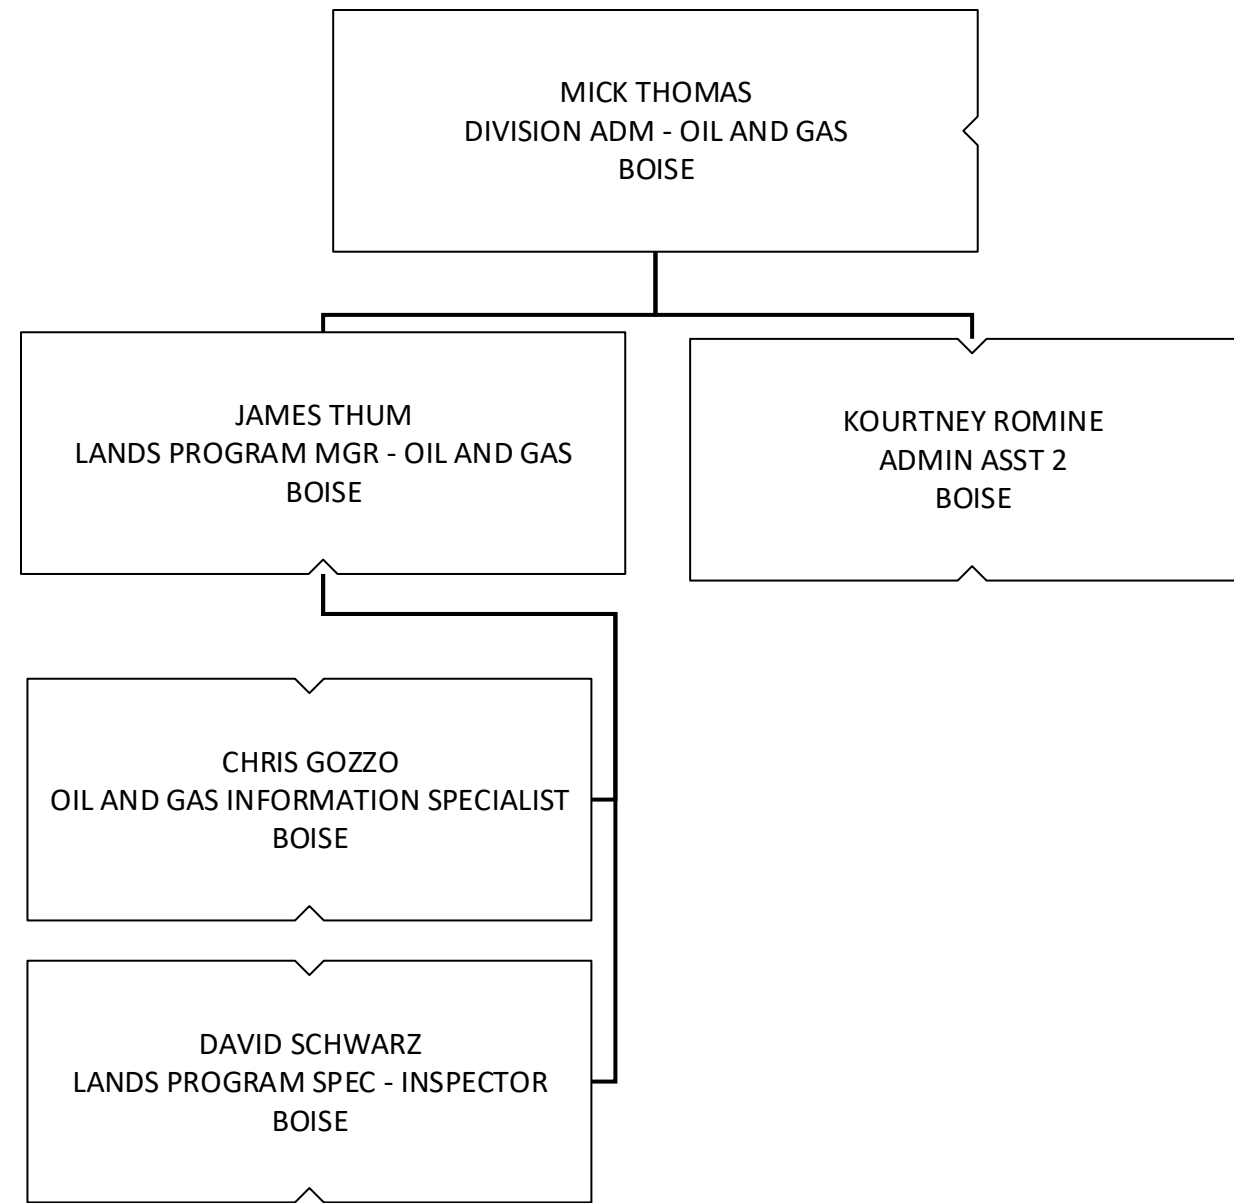

Idaho Department of Lands Organization Chart

Support Services

Oil and Gas

Lands and Waterways

Forestry and Fire

Forestry and Fire – Fire

Forestry and Fire – Forest Management

Priest Lake Supervisory Area

Pend Oreille Lake Supervisory Area

MICA Supervisory Area

St. Joe Supervisory Area

Ponderosa Supervisory Area

Maggie Creek Supervisory Area

Clearwater Supervisory Area

Payette Lakes Supervisory Area

Southwest Supervisory Area

Eastern Supervisory Area