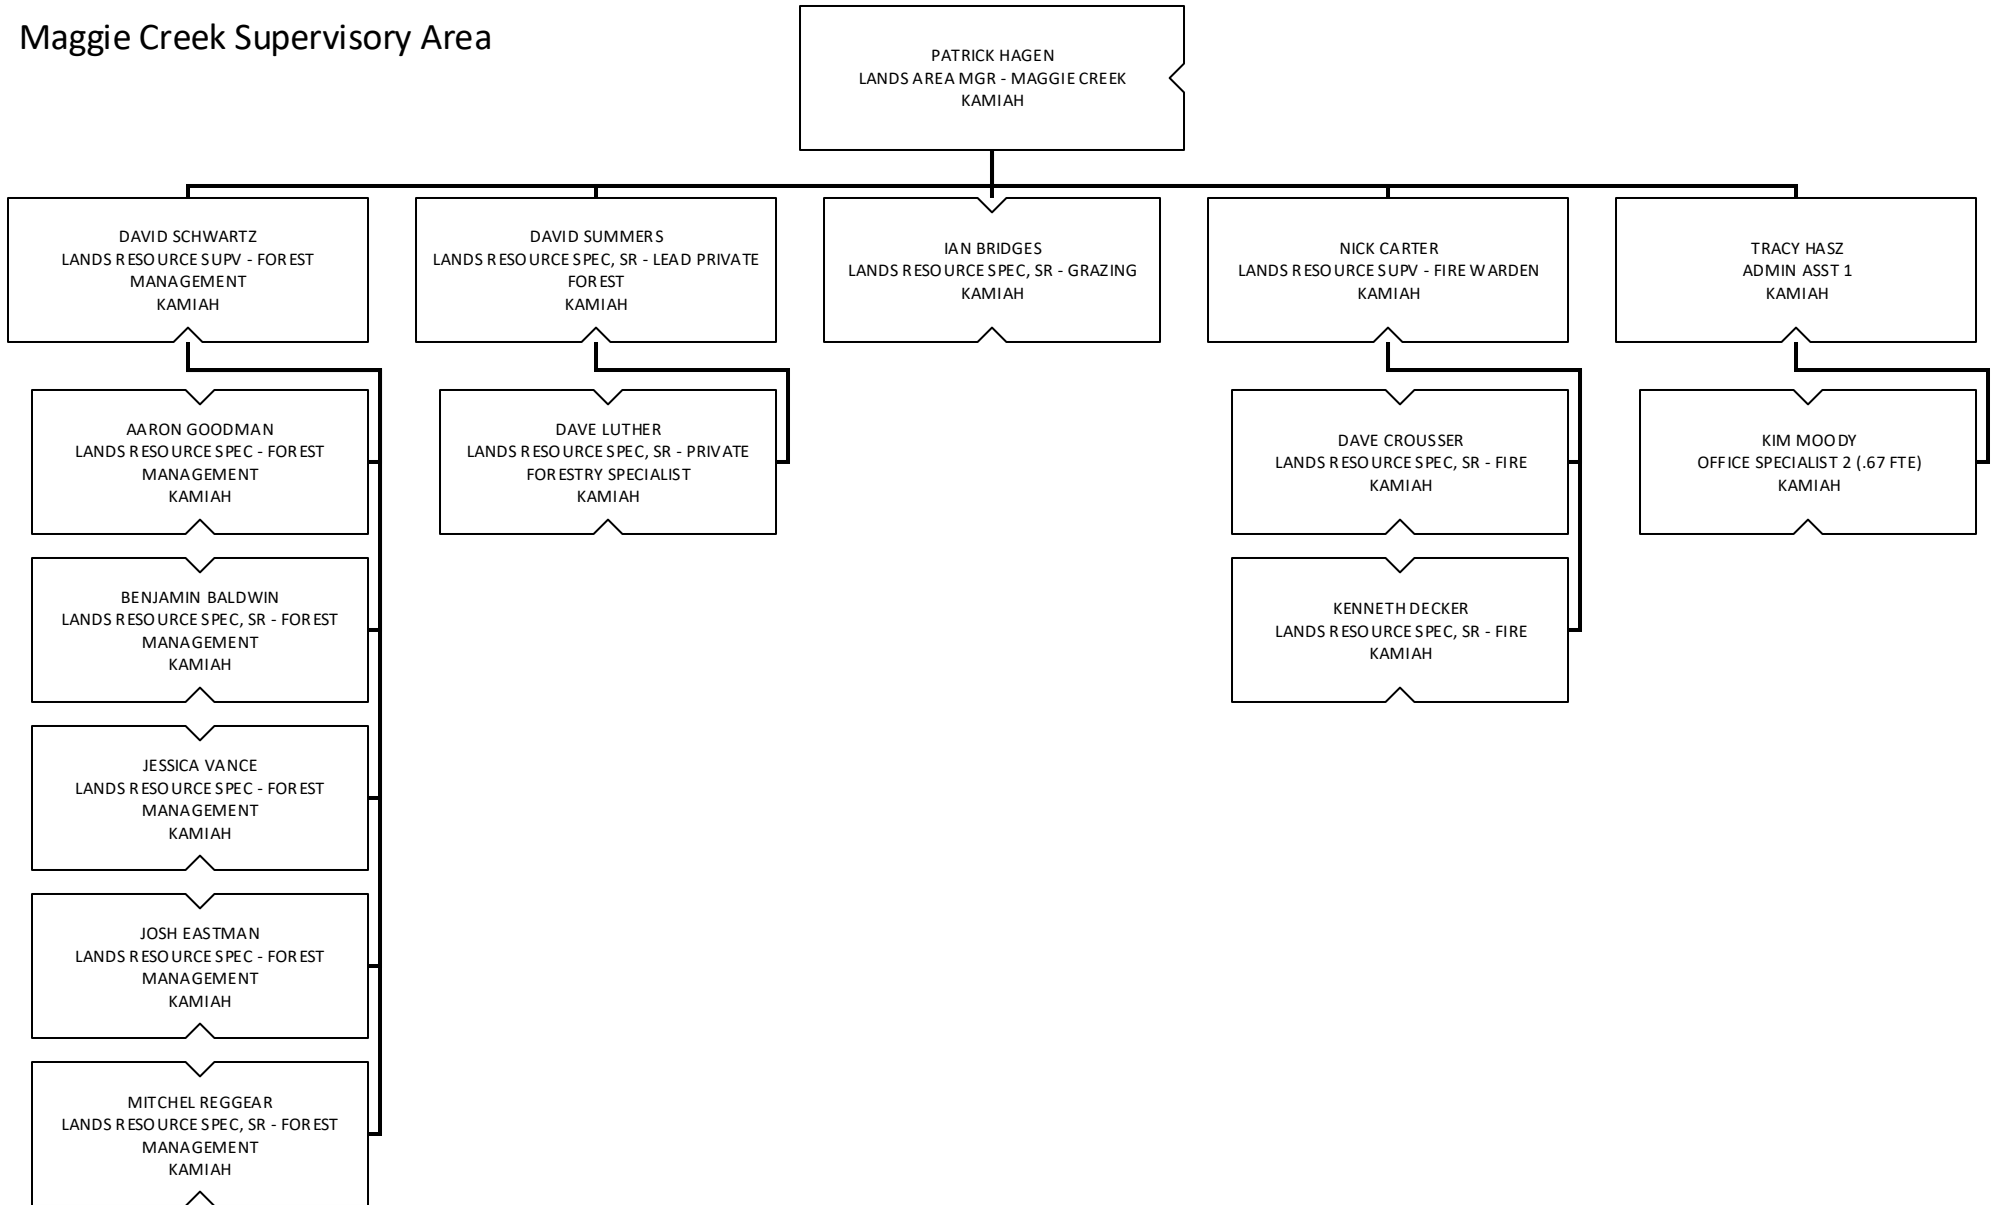

Idaho Department of Lands Organization Chart

Support Services

Oil and Gas

Lands and Waterways

Forestry and Fire

Forestry and Fire – Fire

Forestry and Fire – Forest Management

Priest Lake Supervisory Area

Pend Oreille Lake Supervisory Area

MICA Supervisory Area

St. Joe Supervisory Area

Ponderosa Supervisory Area

Maggie Creek Supervisory Area

Clearwater Supervisory Area

Payette Lakes Supervisory Area

Southwest Supervisory Area

Eastern Supervisory Area