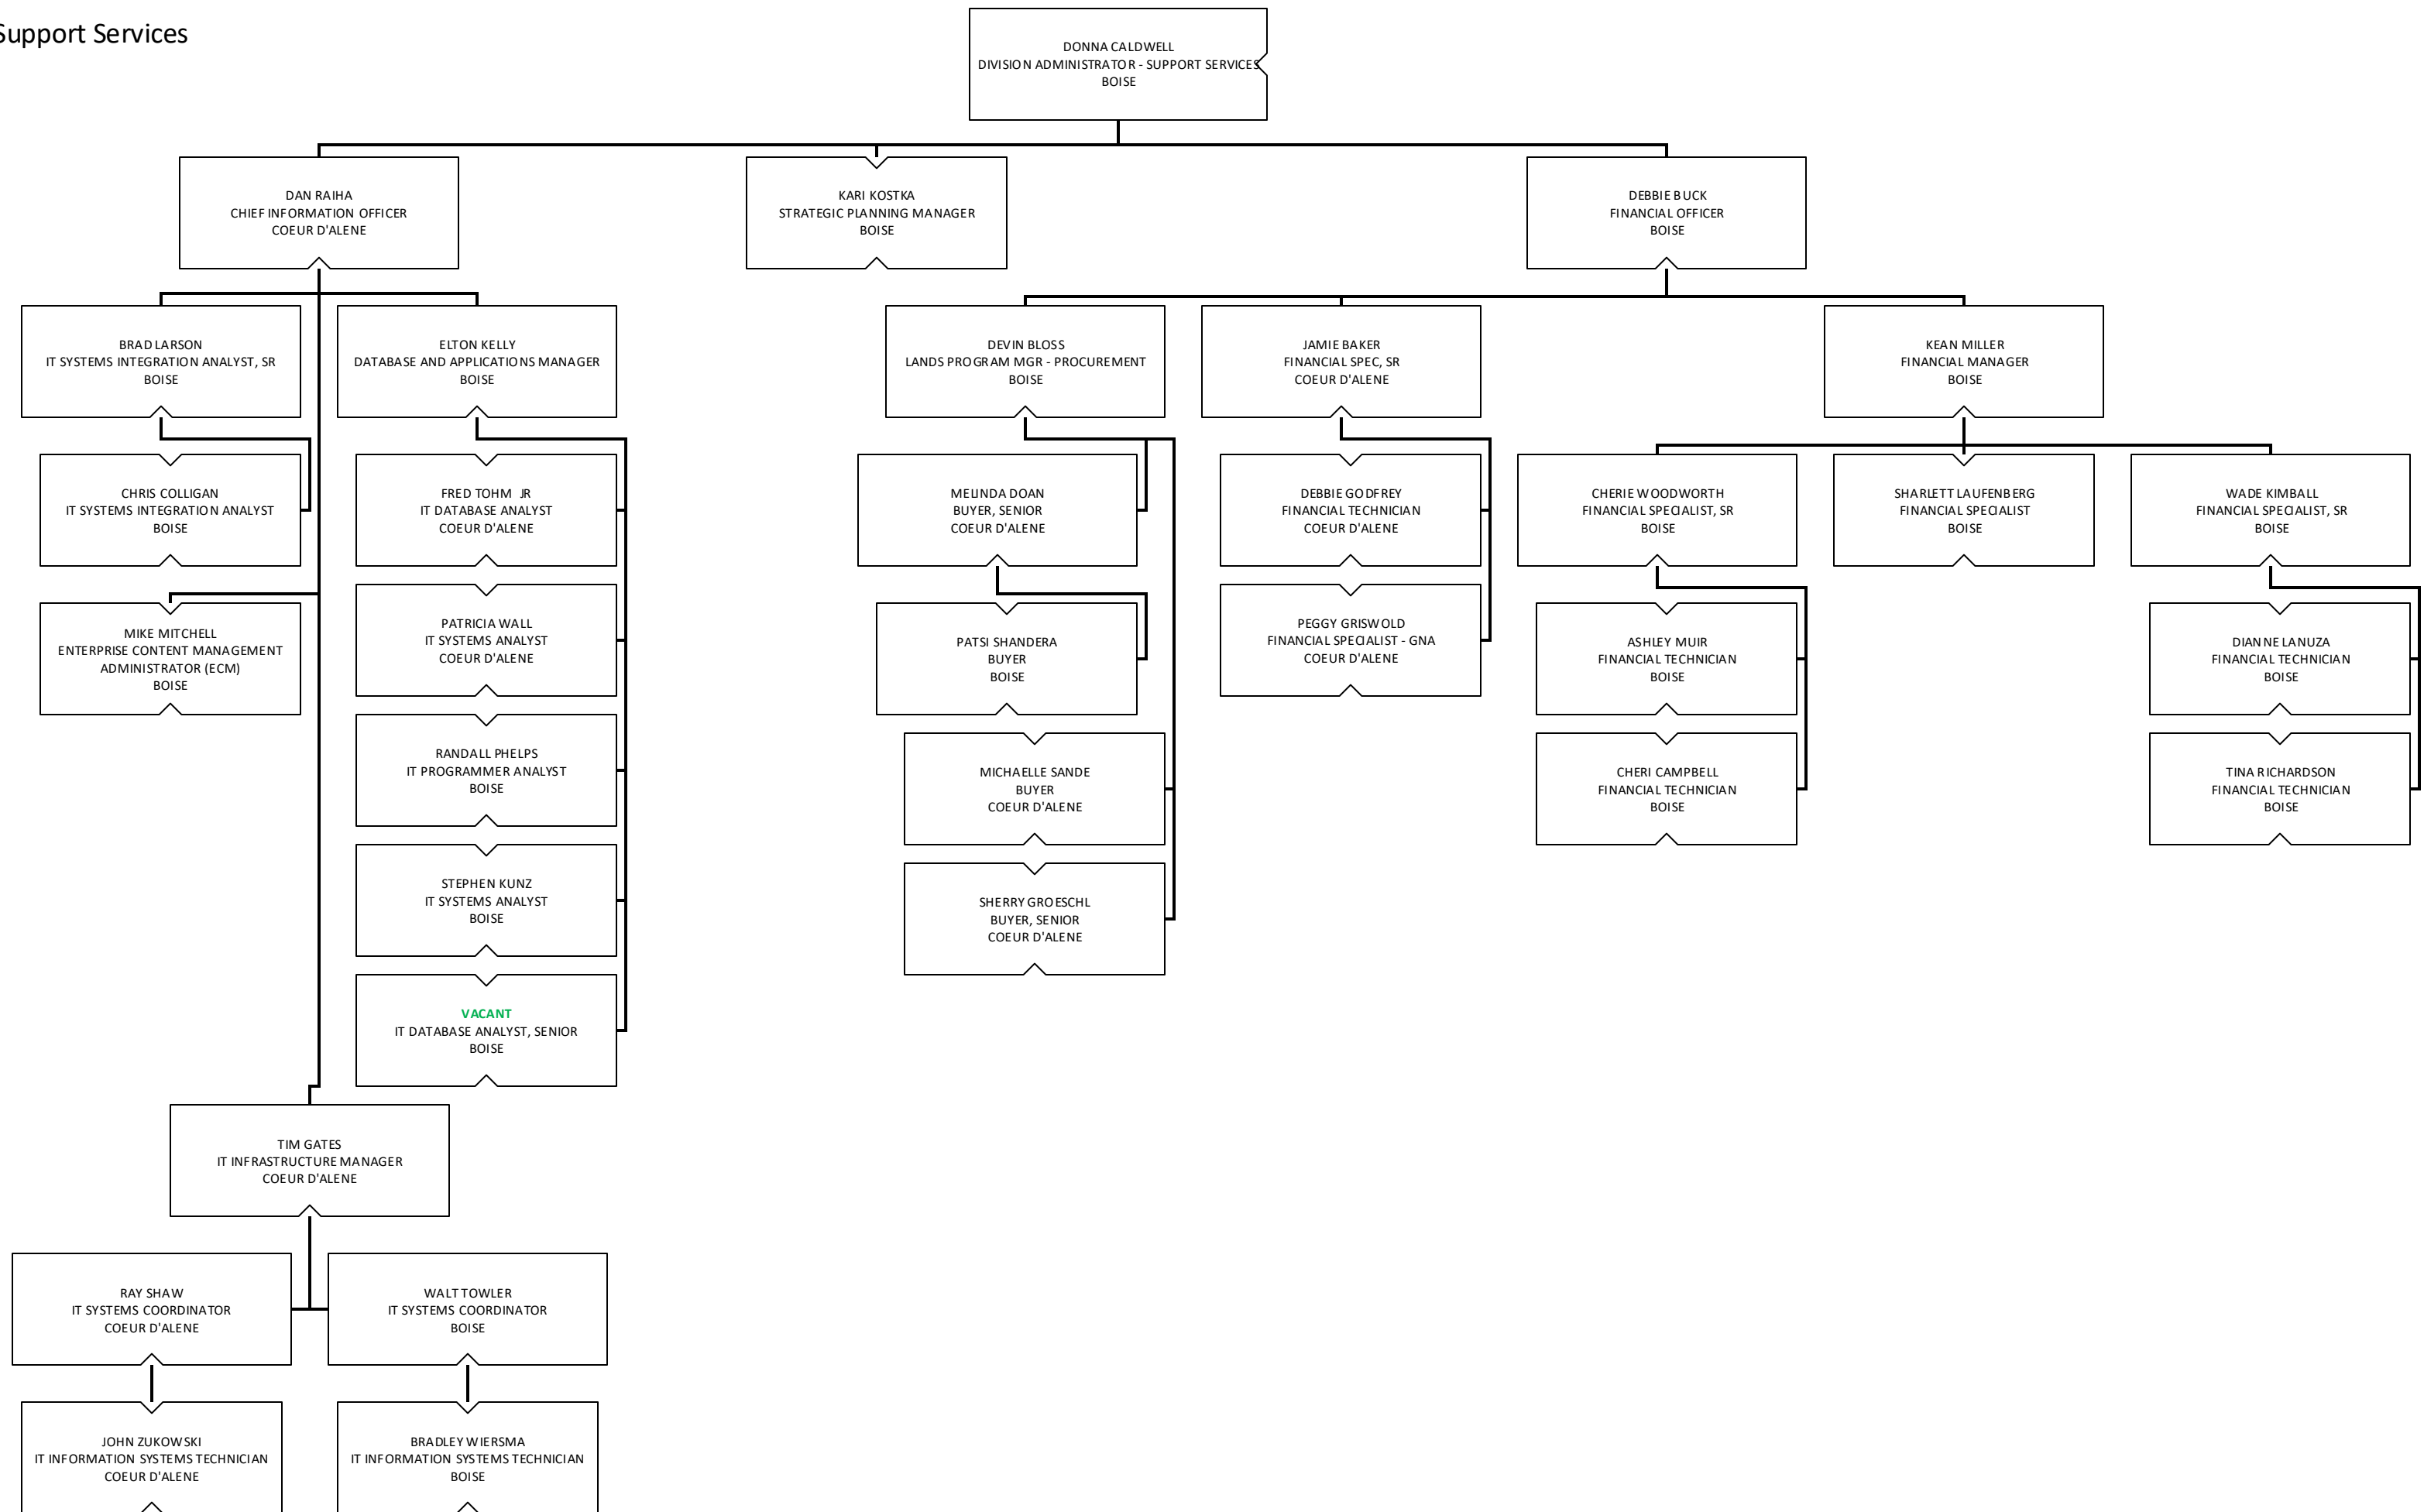

Idaho Department of Lands Organization Chart

Support Services

Oil and Gas

Lands and Waterways

Forestry and Fire

Forestry and Fire – Fire

Forestry and Fire – Forest Management

Priest Lake Supervisory Area

Pend Oreille Lake Supervisory Area

MICA Supervisory Area

St. Joe Supervisory Area

Ponderosa Supervisory Area

Maggie Creek Supervisory Area

Clearwater Supervisory Area

Payette Lakes Supervisory Area

Southwest Supervisory Area

Eastern Supervisory Area