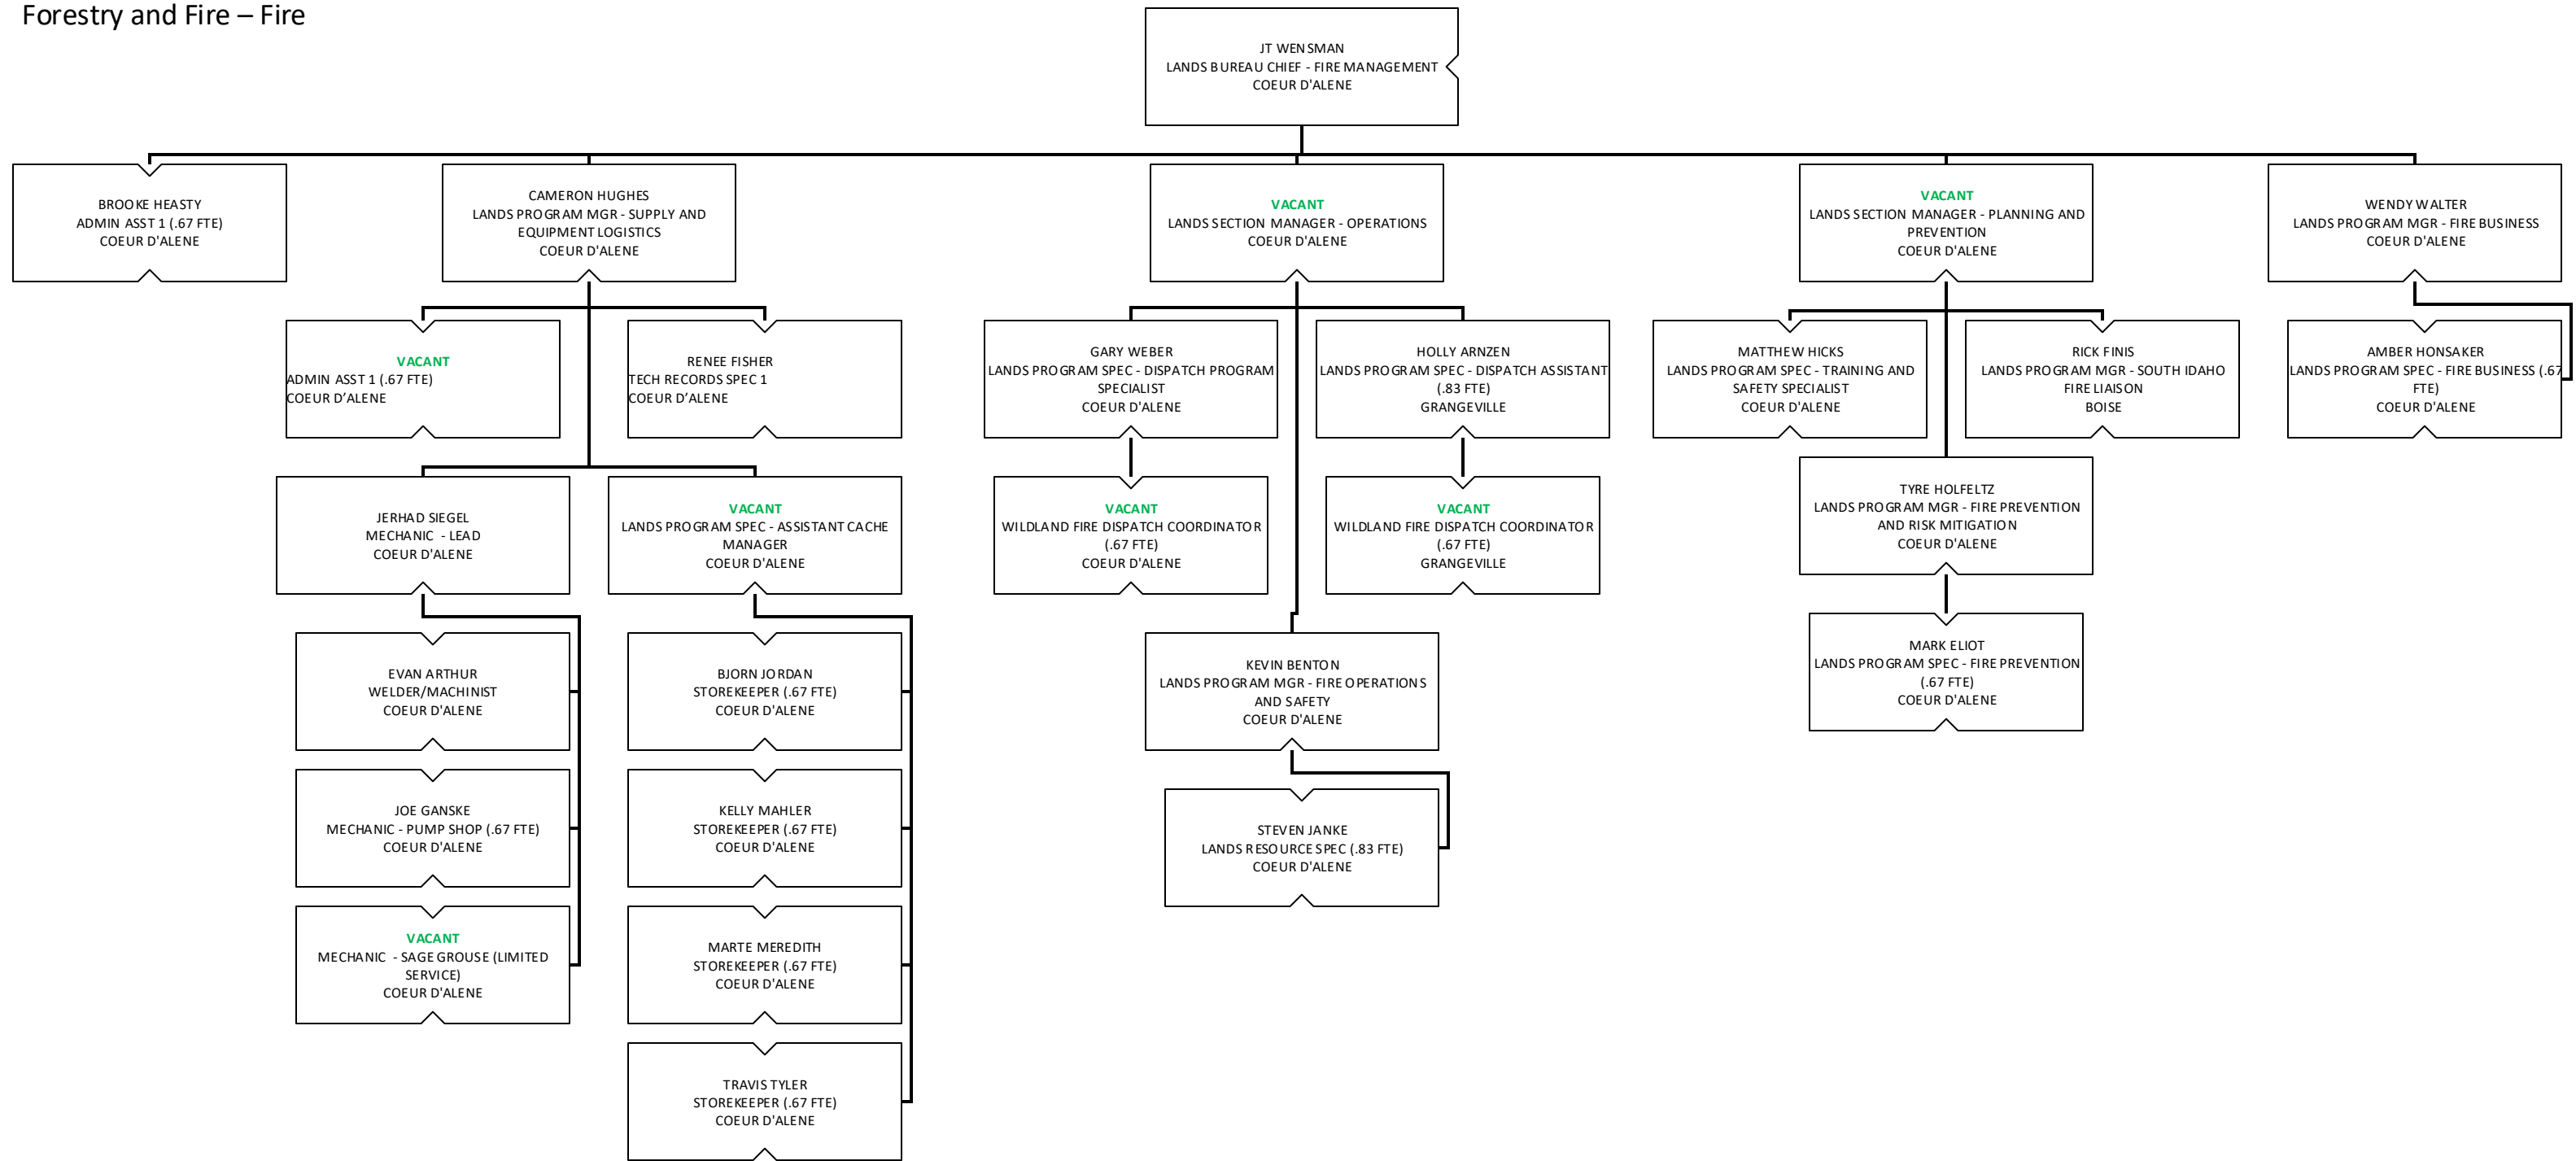

Idaho Department of Lands Organization Chart

Support Services

Oil and Gas

Lands and Waterways

Forestry and Fire

Forestry and Fire – Fire

Forestry and Fire – Forest Management

Priest Lake Supervisory Area

Pend Oreille Lake Supervisory Area

MICA Supervisory Area

St. Joe Supervisory Area

Ponderosa Supervisory Area

Maggie Creek Supervisory Area

Clearwater Supervisory Area

Payette Lakes Supervisory Area

Southwest Supervisory Area

Eastern Supervisory Area