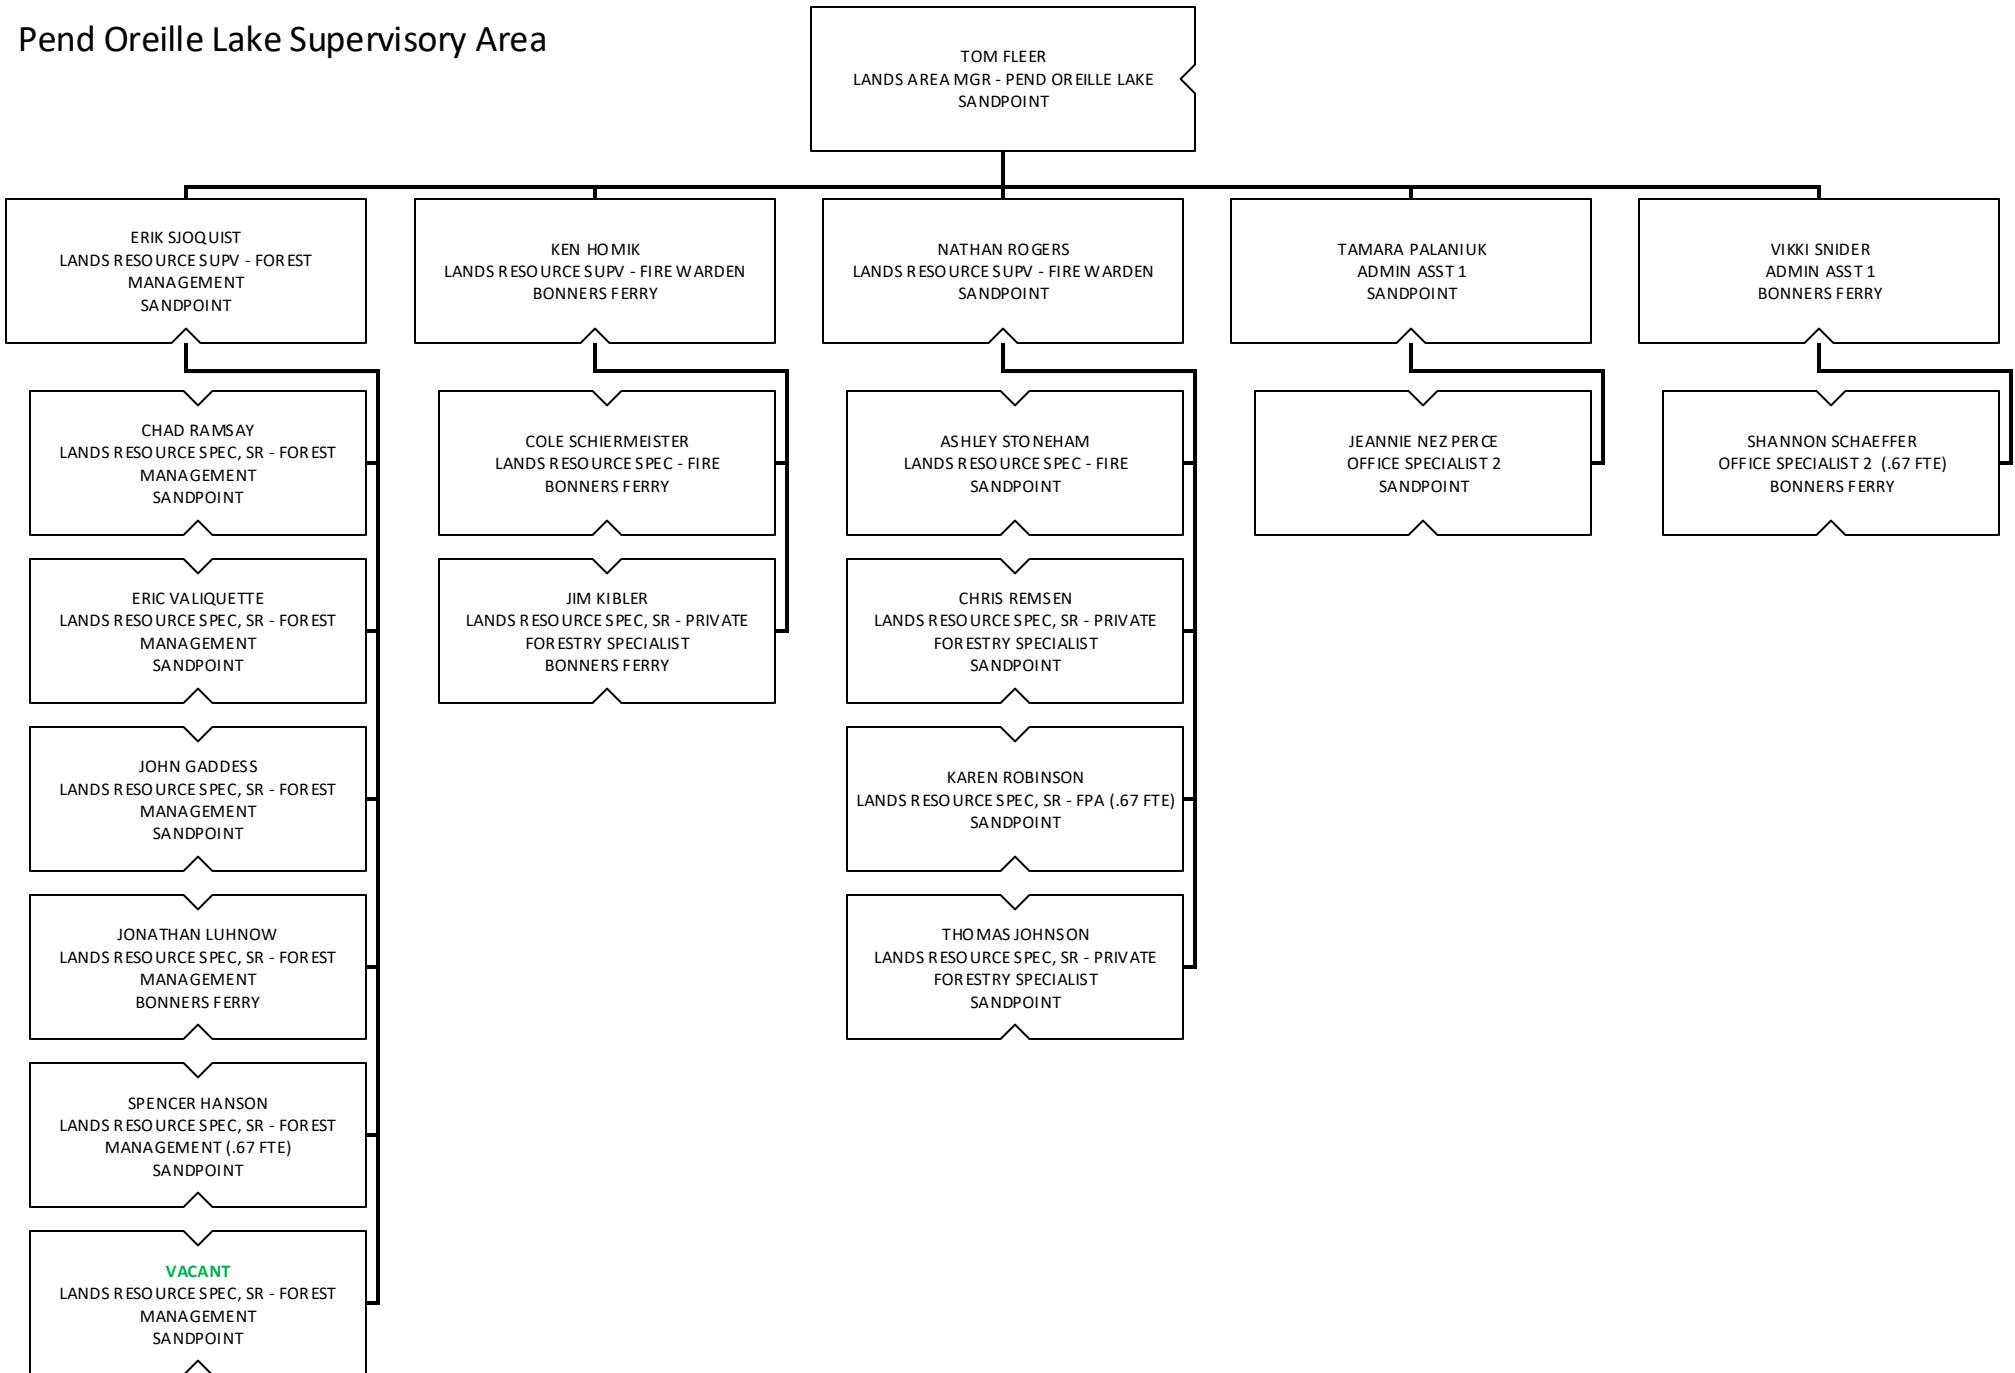

Idaho Department of Lands Organization Chart

Support Services

Oil and Gas

Lands and Waterways

Forestry and Fire

Forestry and Fire – Fire

Forestry and Fire – Forest Management

Priest Lake Supervisory Area

Pend Oreille Lake Supervisory Area

MICA Supervisory Area

St. Joe Supervisory Area

Ponderosa Supervisory Area

Maggie Creek Supervisory Area

Clearwater Supervisory Area

Payette Lakes Supervisory Area

Southwest Supervisory Area

Eastern Supervisory Area