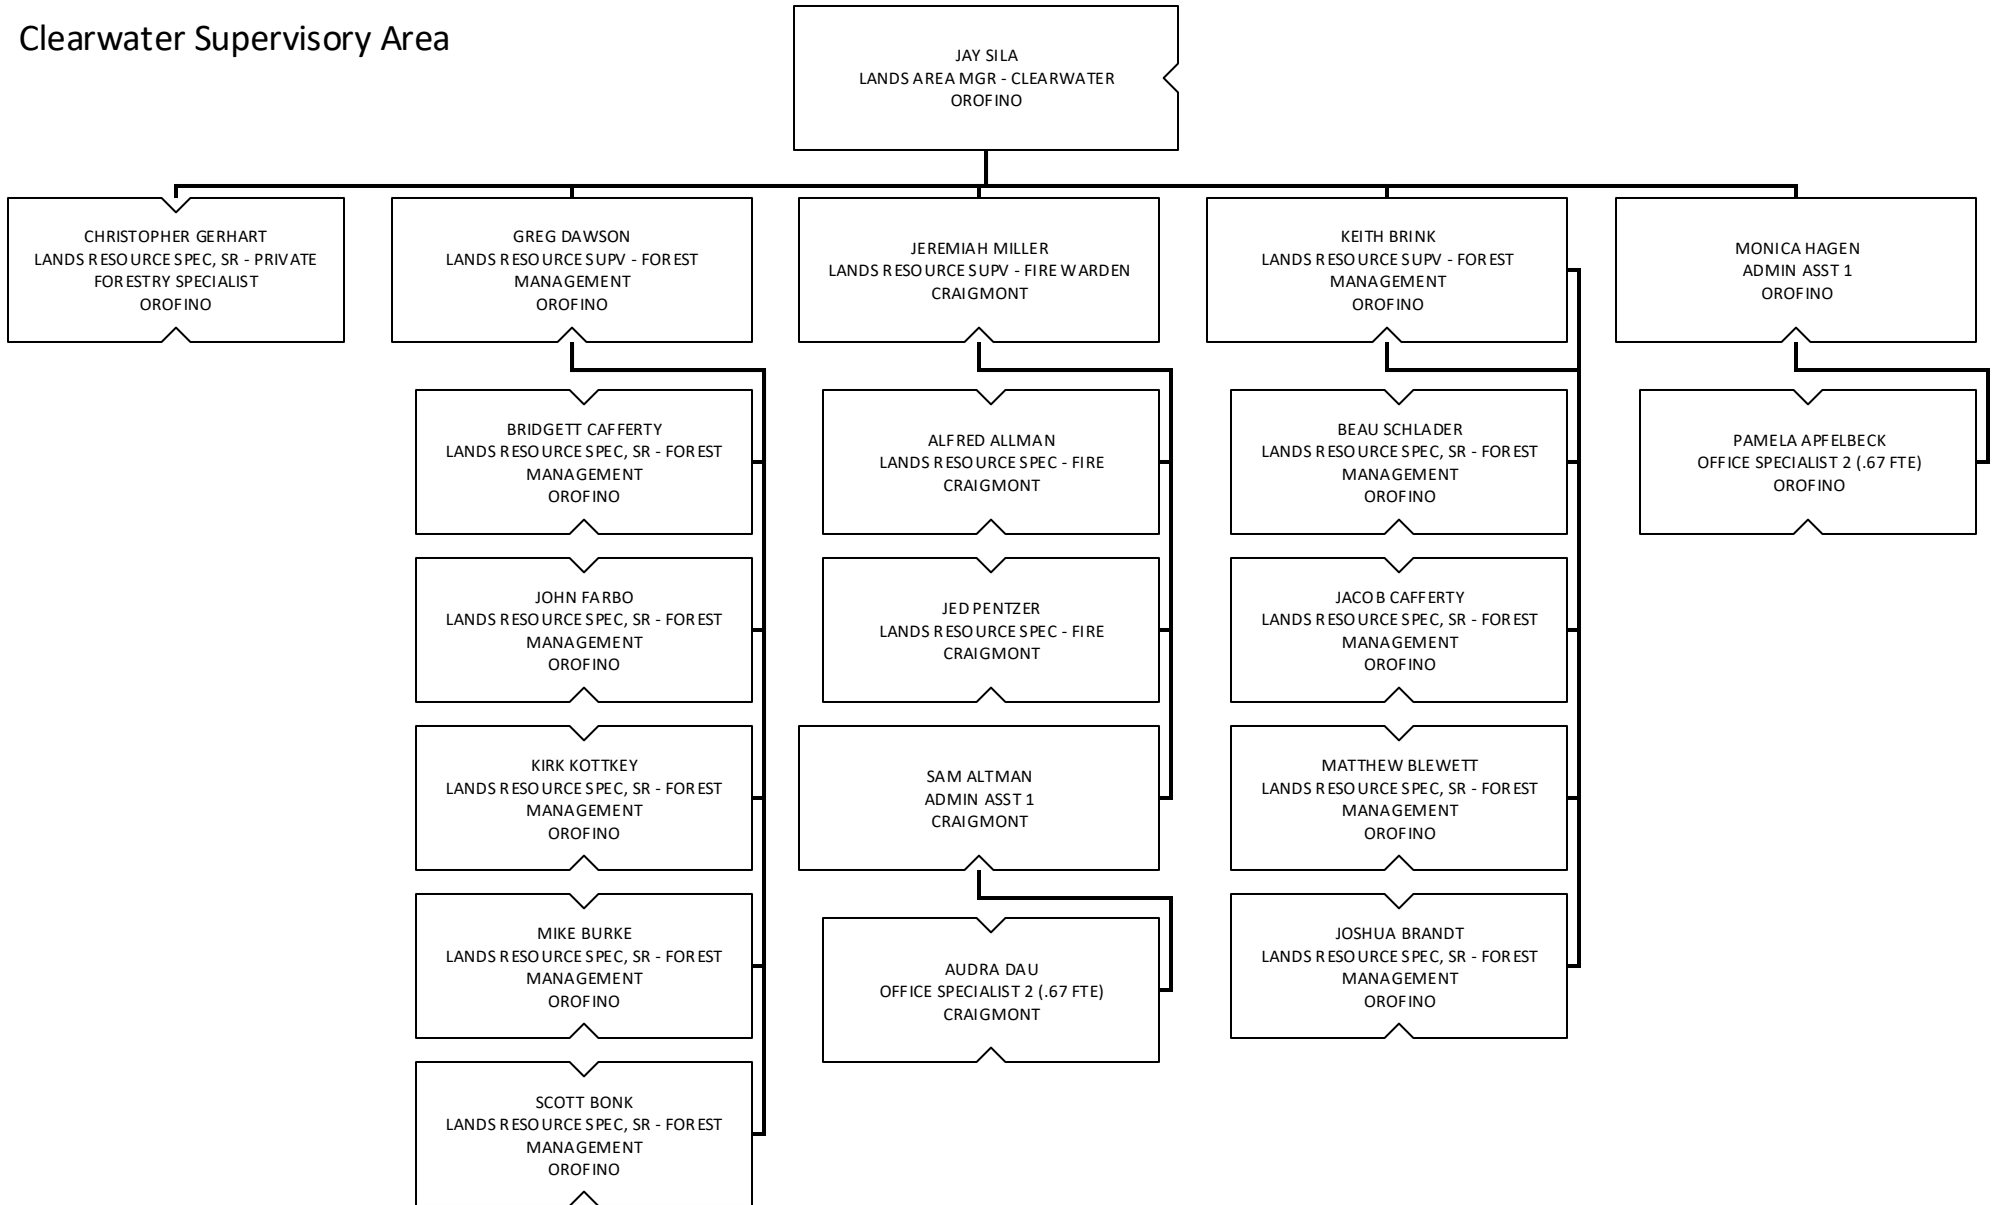

Idaho Department of Lands Organization Chart

Support Services

Oil and Gas

Lands and Waterways

Forestry and Fire

Forestry and Fire – Fire

Forestry and Fire – Forest Management

Priest Lake Supervisory Area

Pend Oreille Lake Supervisory Area

MICA Supervisory Area

St. Joe Supervisory Area

Ponderosa Supervisory Area

Maggie Creek Supervisory Area

Clearwater Supervisory Area

Payette Lakes Supervisory Area

Southwest Supervisory Area

Eastern Supervisory Area