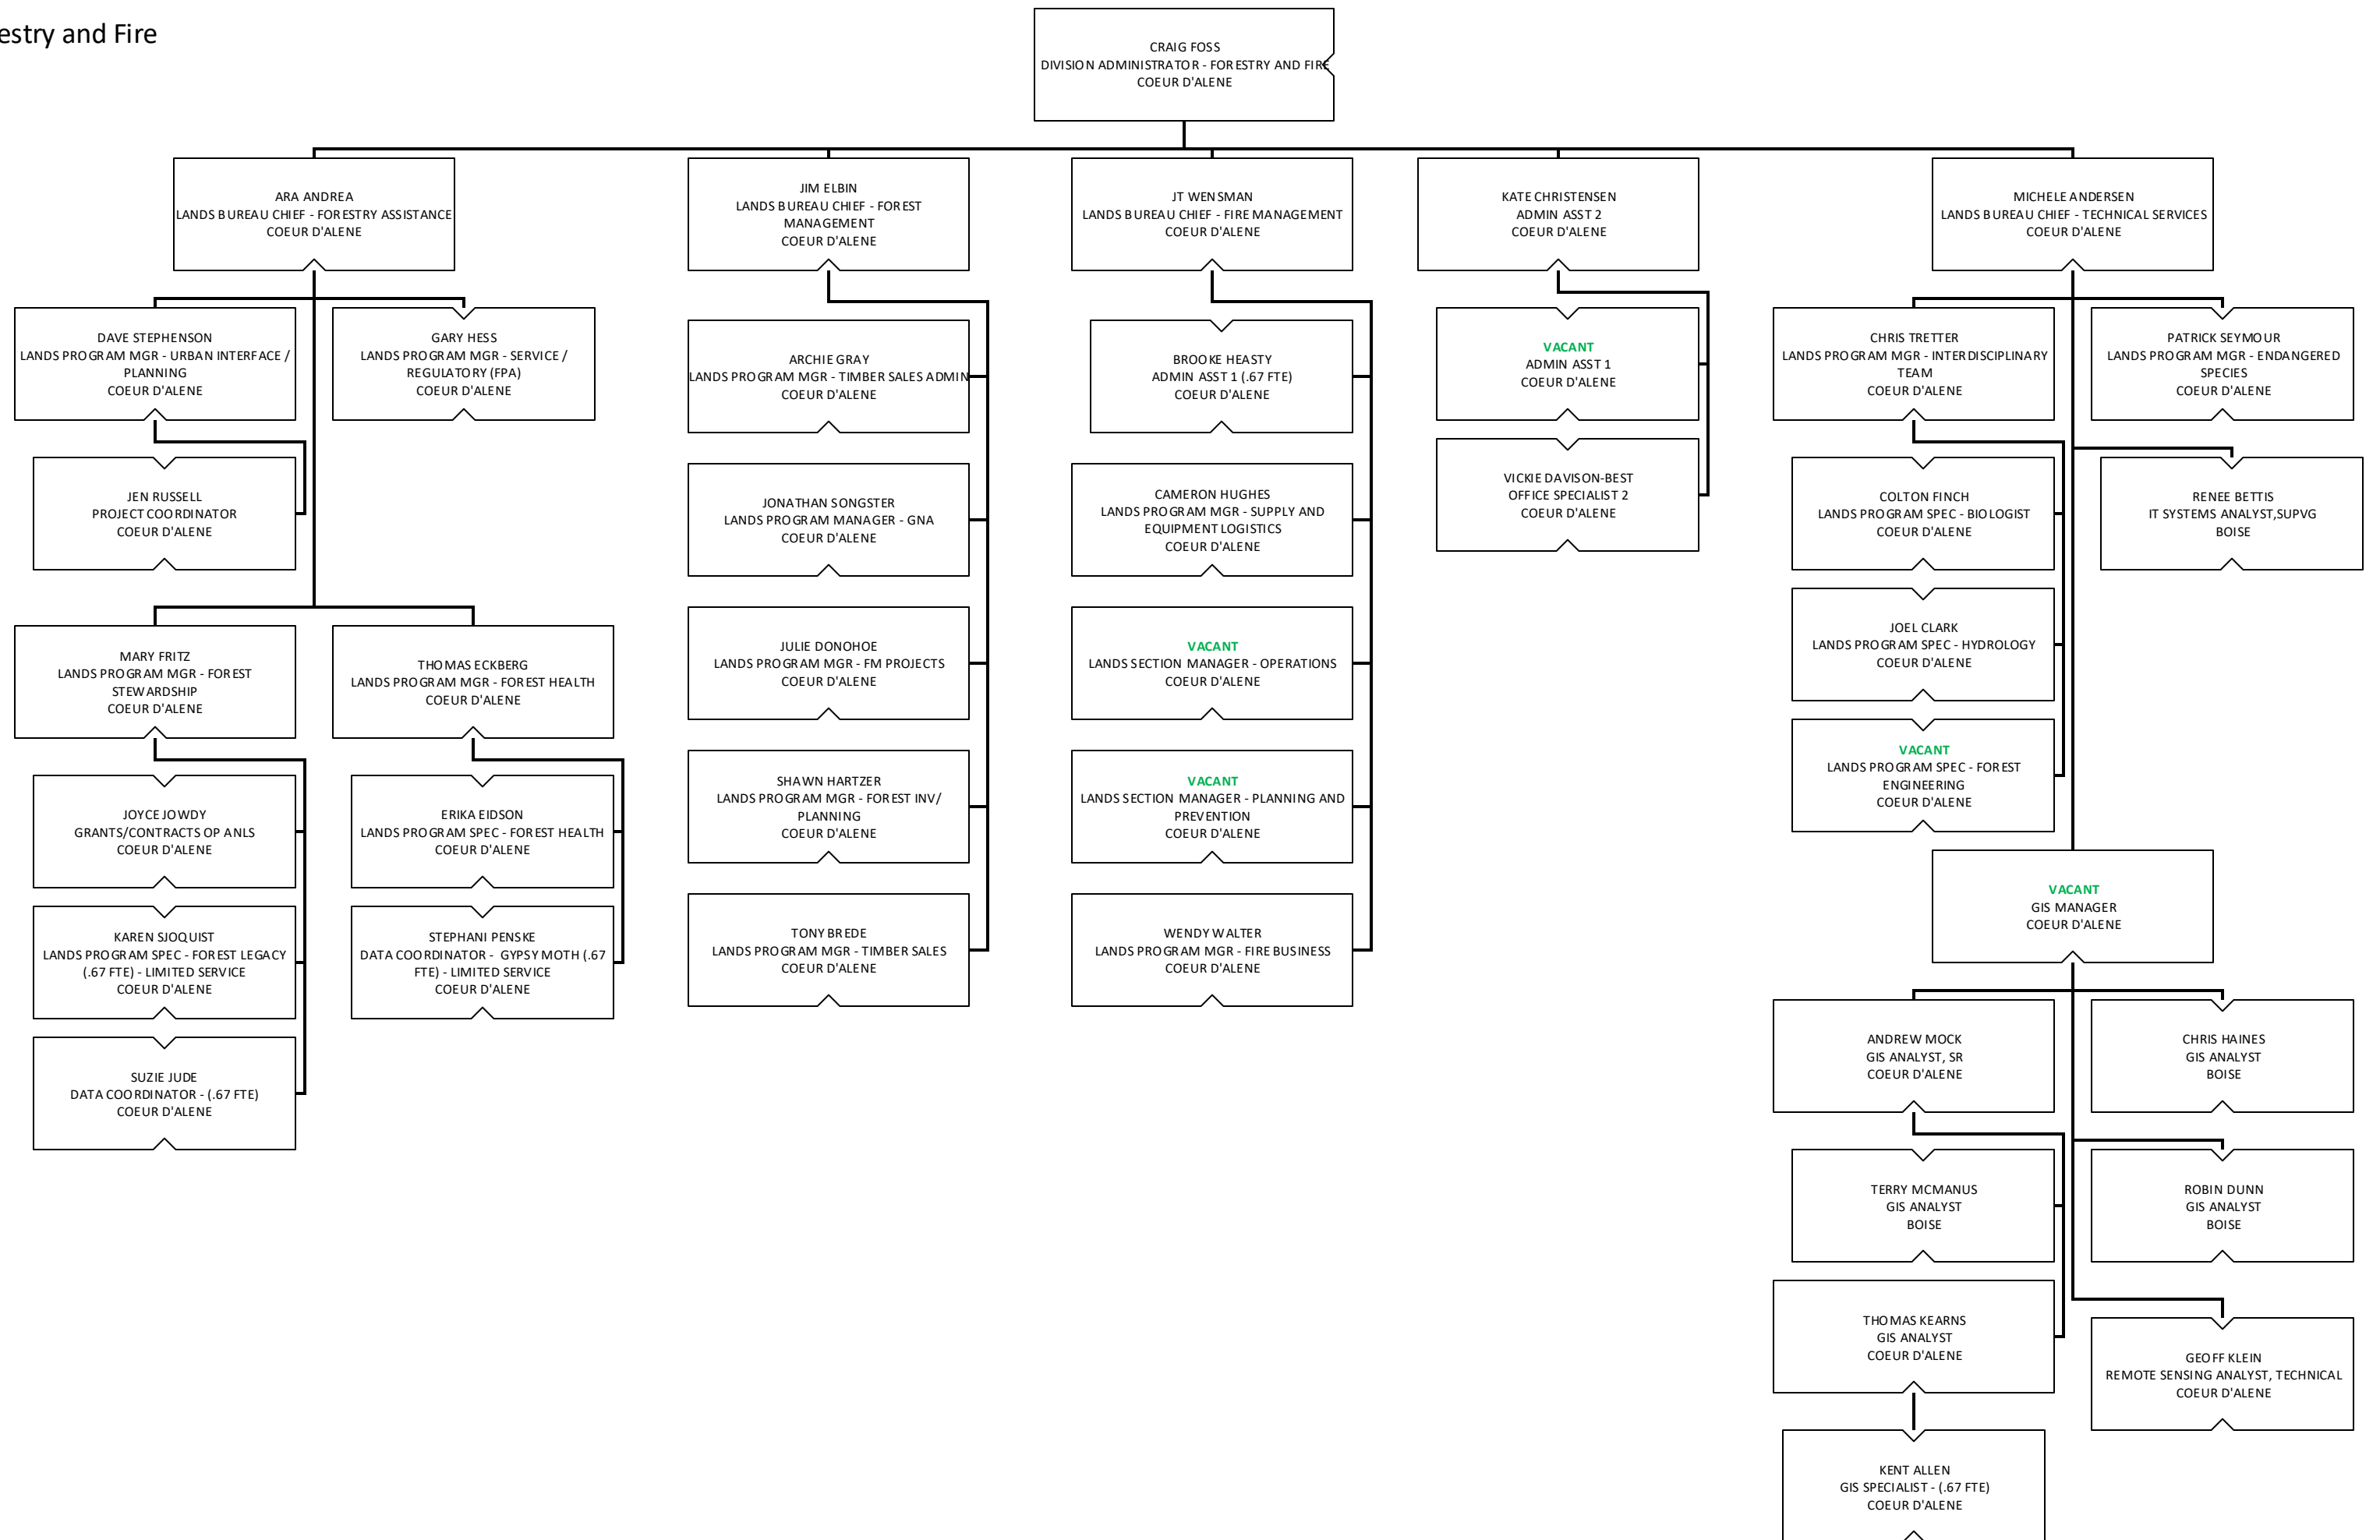

Idaho Department of Lands Organization Chart

Support Services

Oil and Gas

Lands and Waterways

Forestry and Fire

Forestry and Fire – Fire

Forestry and Fire – Forest Management

Priest Lake Supervisory Area

Pend Oreille Lake Supervisory Area

MICA Supervisory Area

St. Joe Supervisory Area

Ponderosa Supervisory Area

Maggie Creek Supervisory Area

Clearwater Supervisory Area

Payette Lakes Supervisory Area

Southwest Supervisory Area

Eastern Supervisory Area