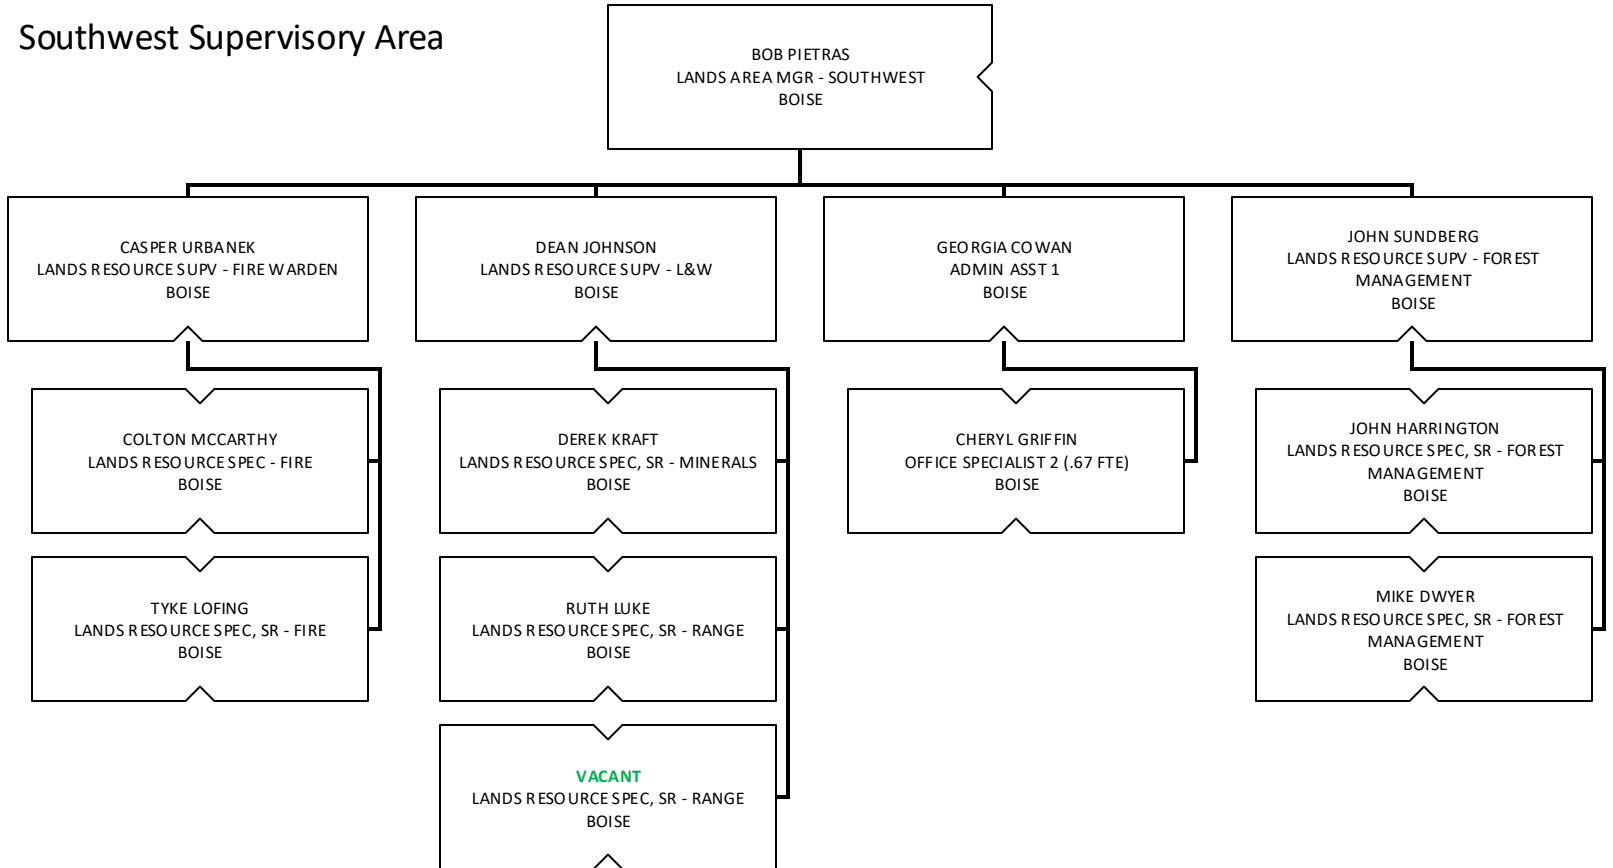

Idaho Department of Lands Organization Chart

Support Services

Oil and Gas

Lands and Waterways

Forestry and Fire

Forestry and Fire – Fire

Forestry and Fire – Forest Management

Priest Lake Supervisory Area

Pend Oreille Lake Supervisory Area

MICA Supervisory Area

St. Joe Supervisory Area

Ponderosa Supervisory Area

Maggie Creek Supervisory Area

Clearwater Supervisory Area

Payette Lakes Supervisory Area

Southwest Supervisory Area

Eastern Supervisory Area