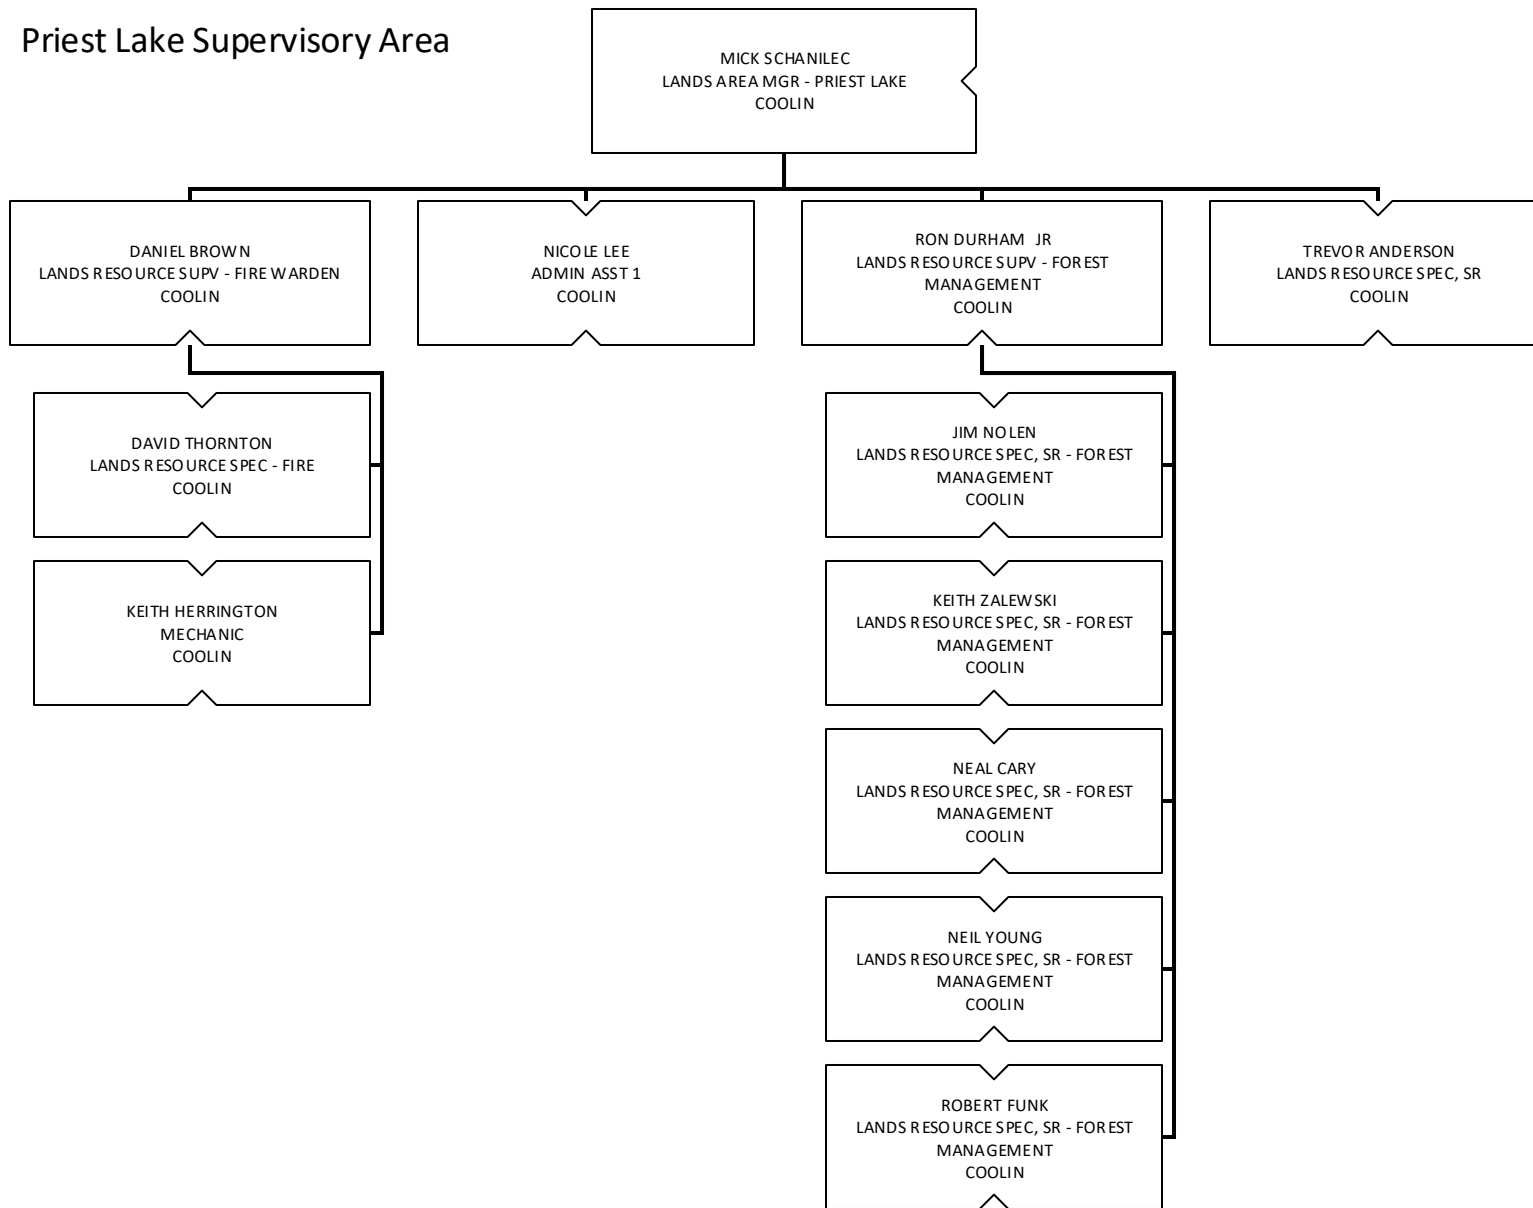

CHRIS HAINES  
GIS ANALYST  
BOISE

TERRY MCMANUS  
GIS ANALYST  
BOISE

VACANT  
GIS ANALYST  
BOISE

GEOFF KLEIN  
REMOTE SENSING ANALYST, TECHNICAL  
COEUR D'ALENE

# Priest Lake Supervisory Area