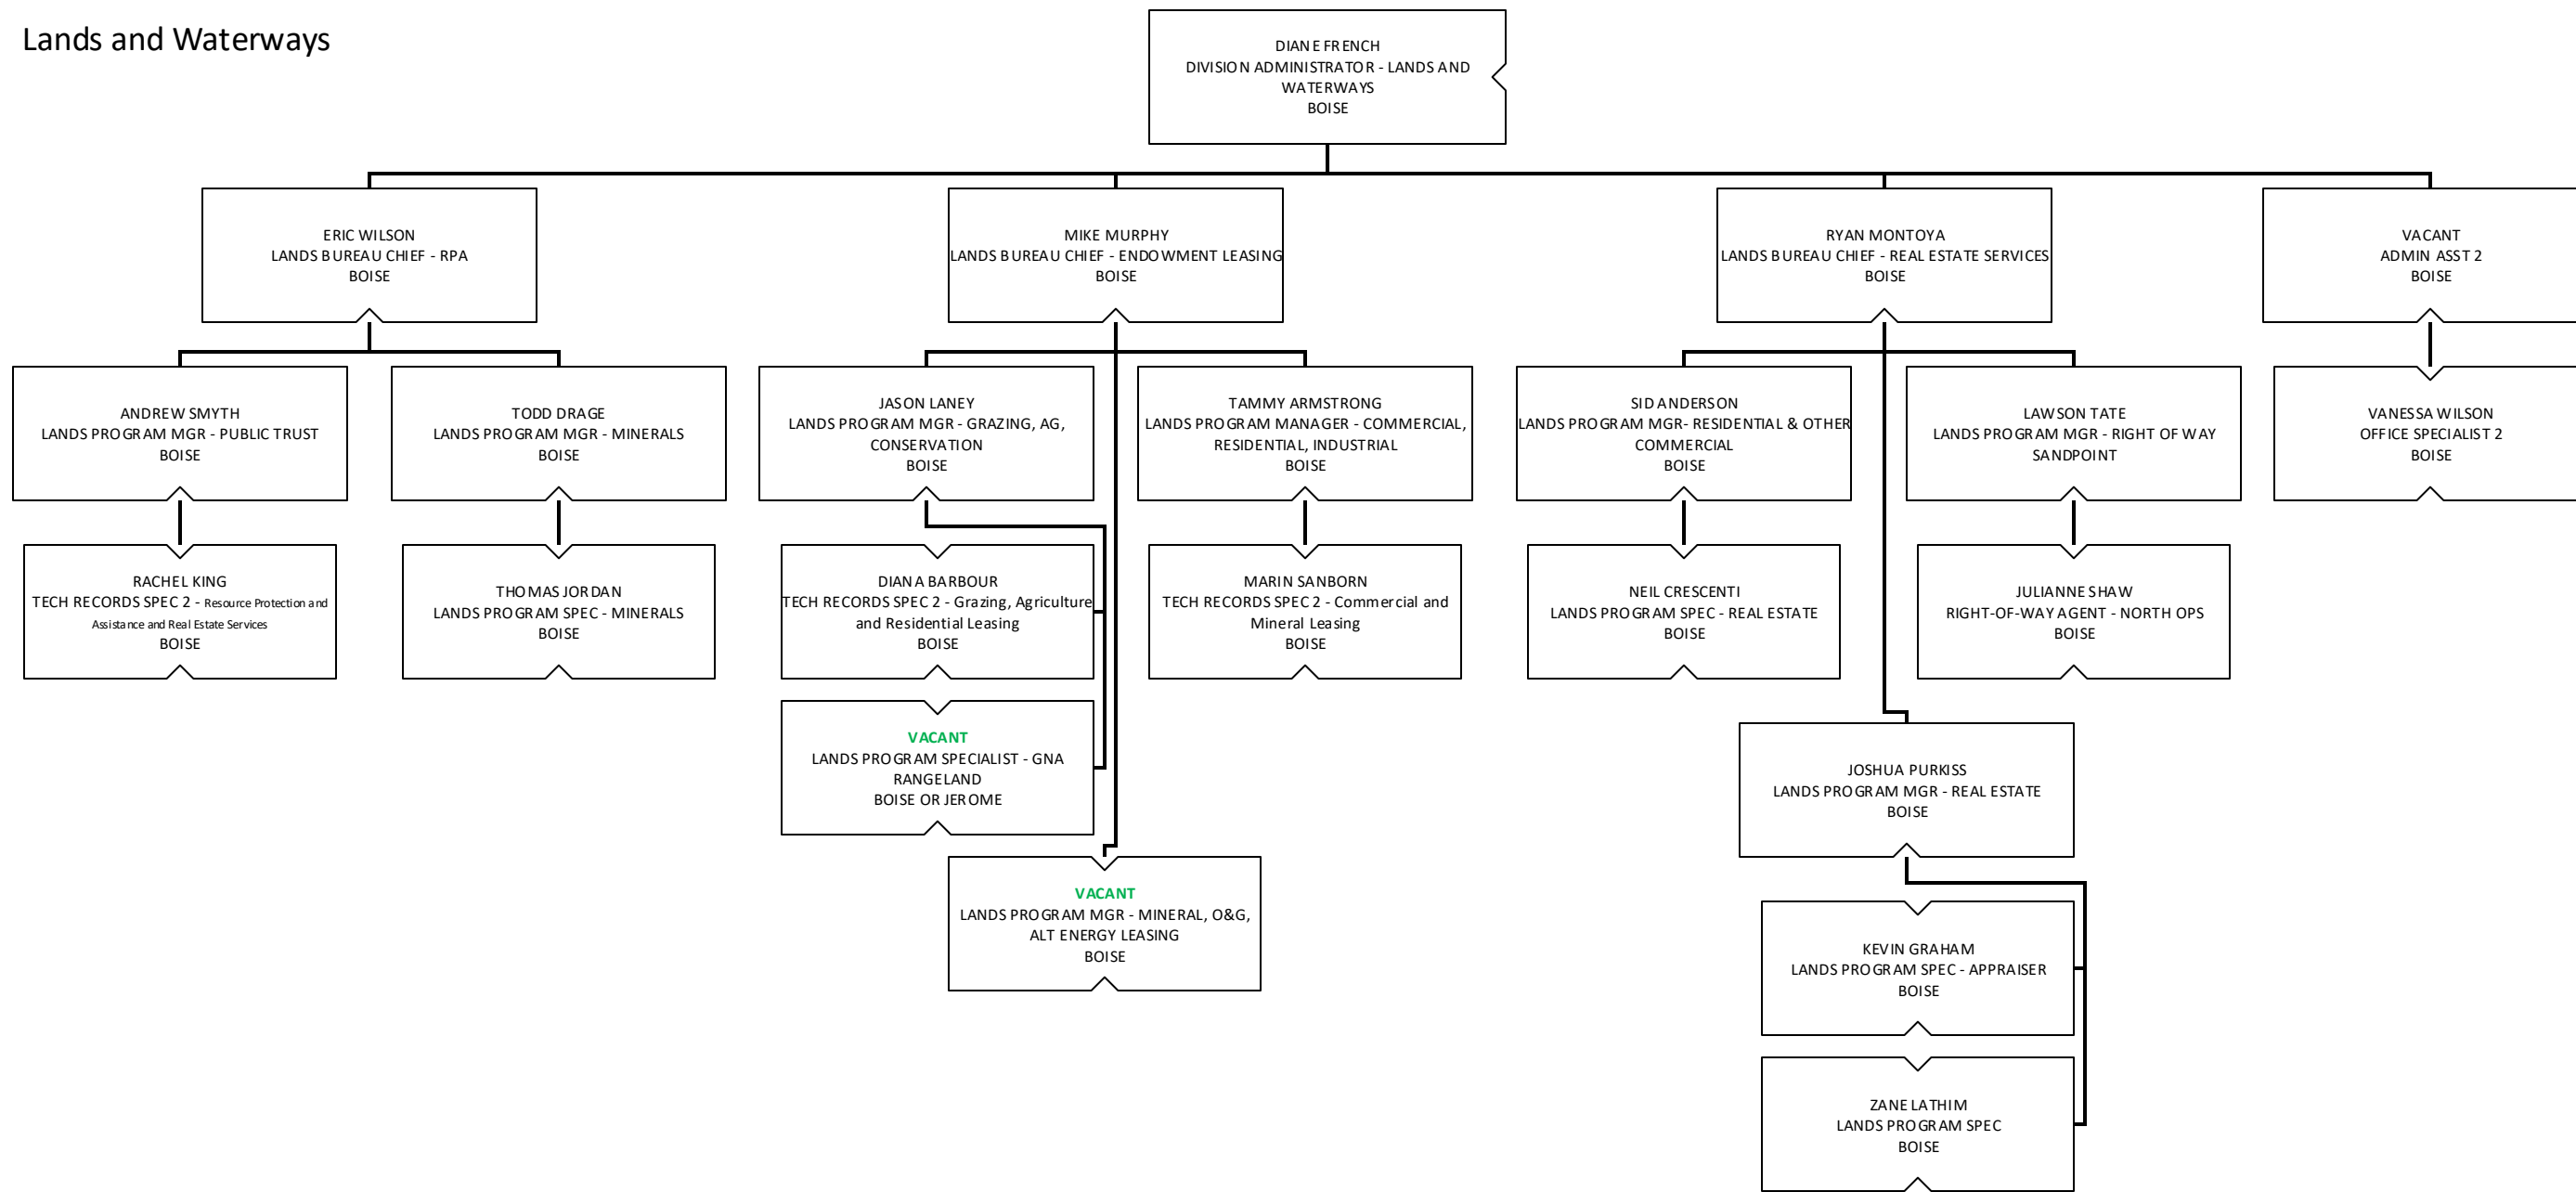

Lands and Waterways