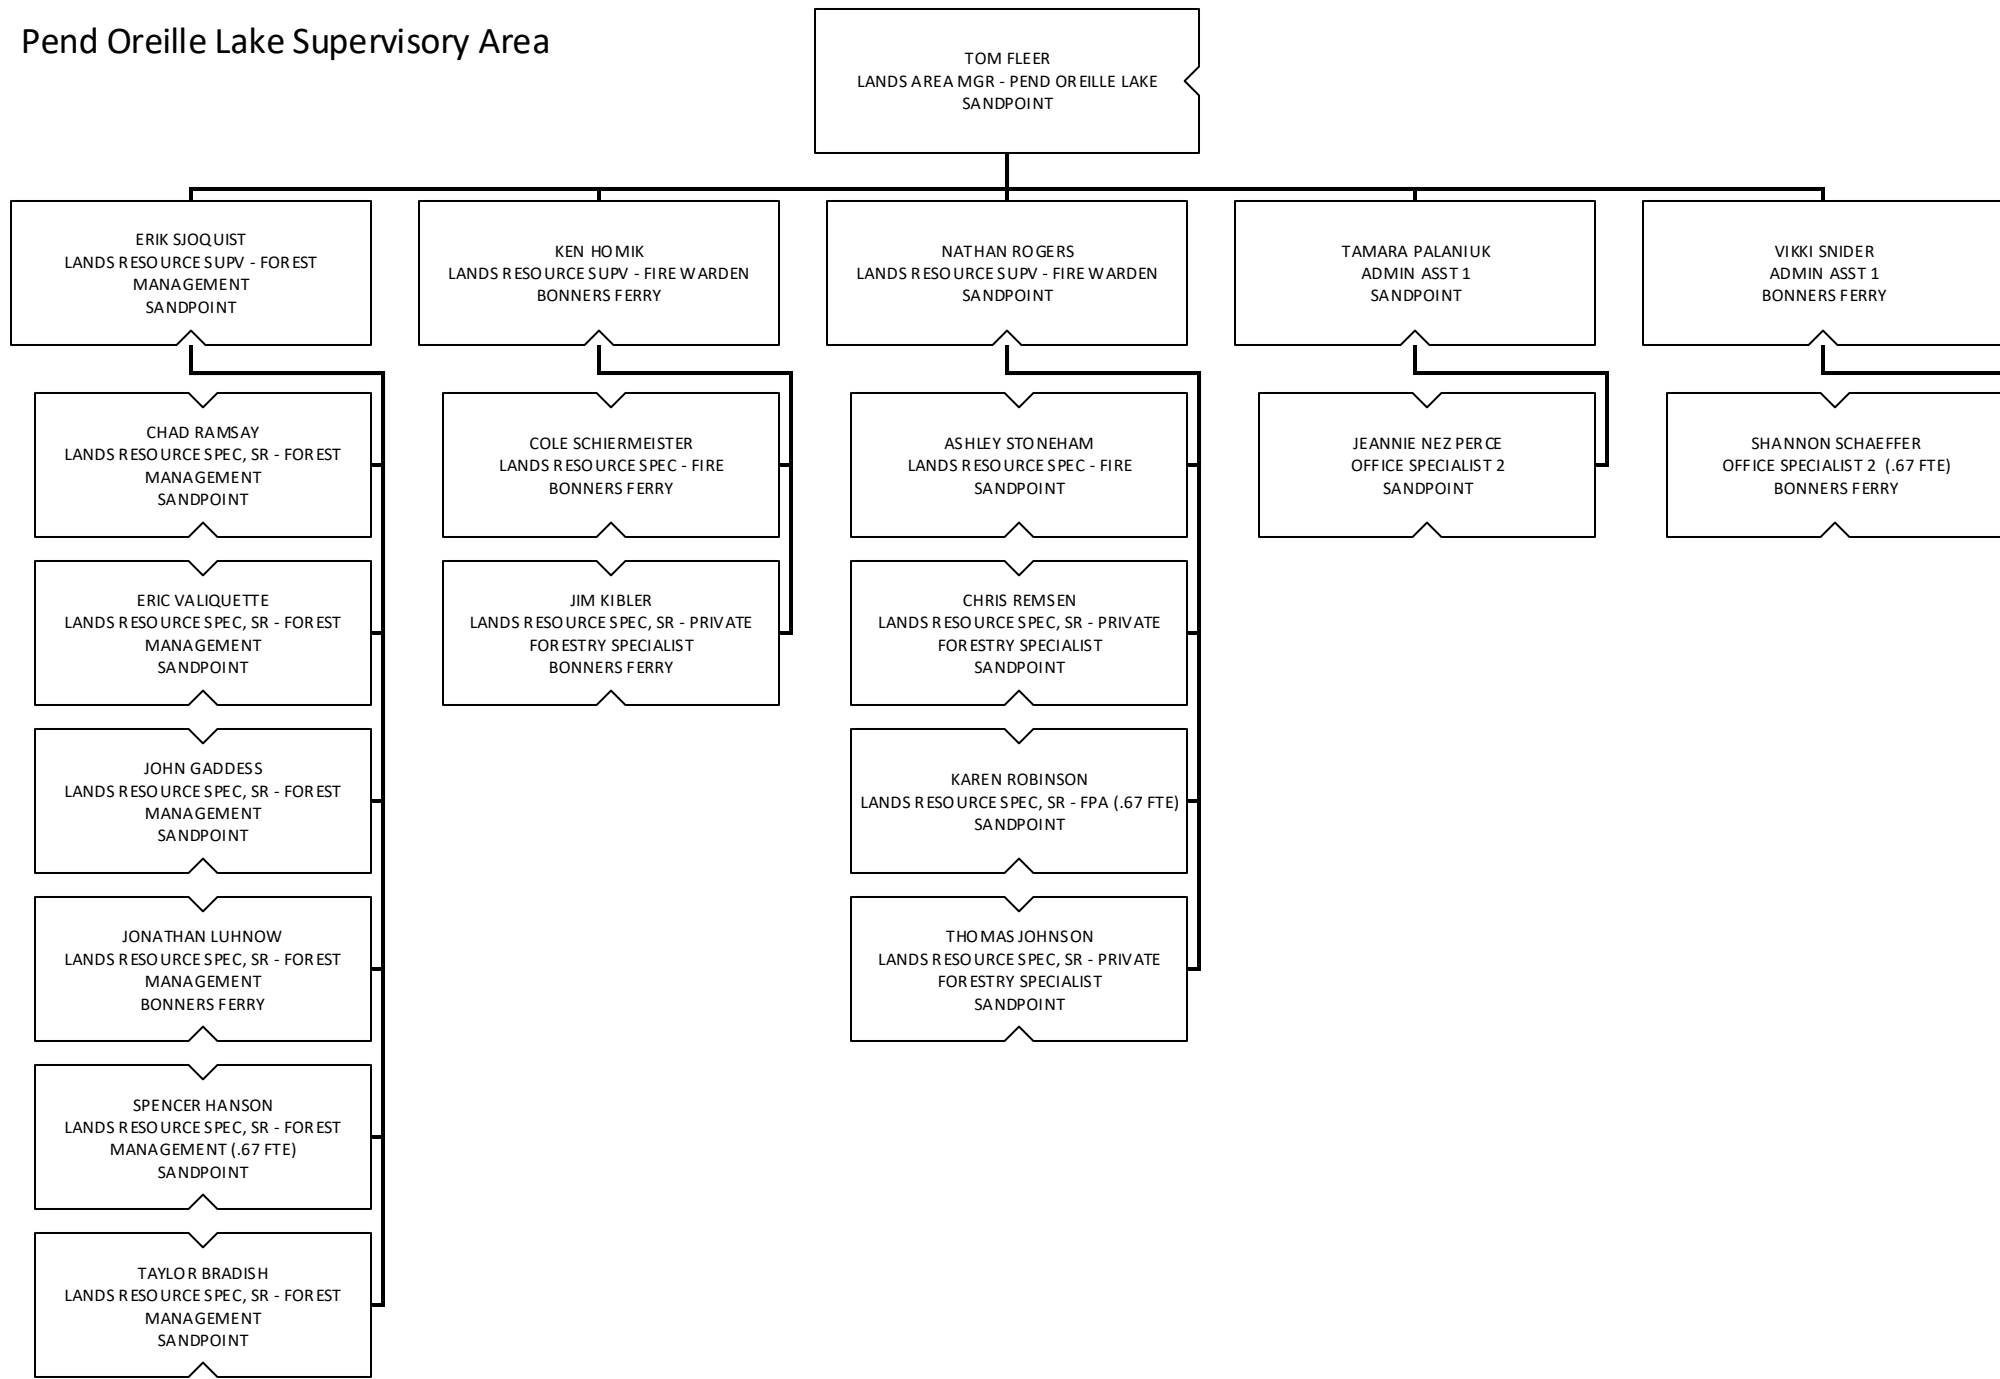

Pend Oreille Lake Supervisory Area