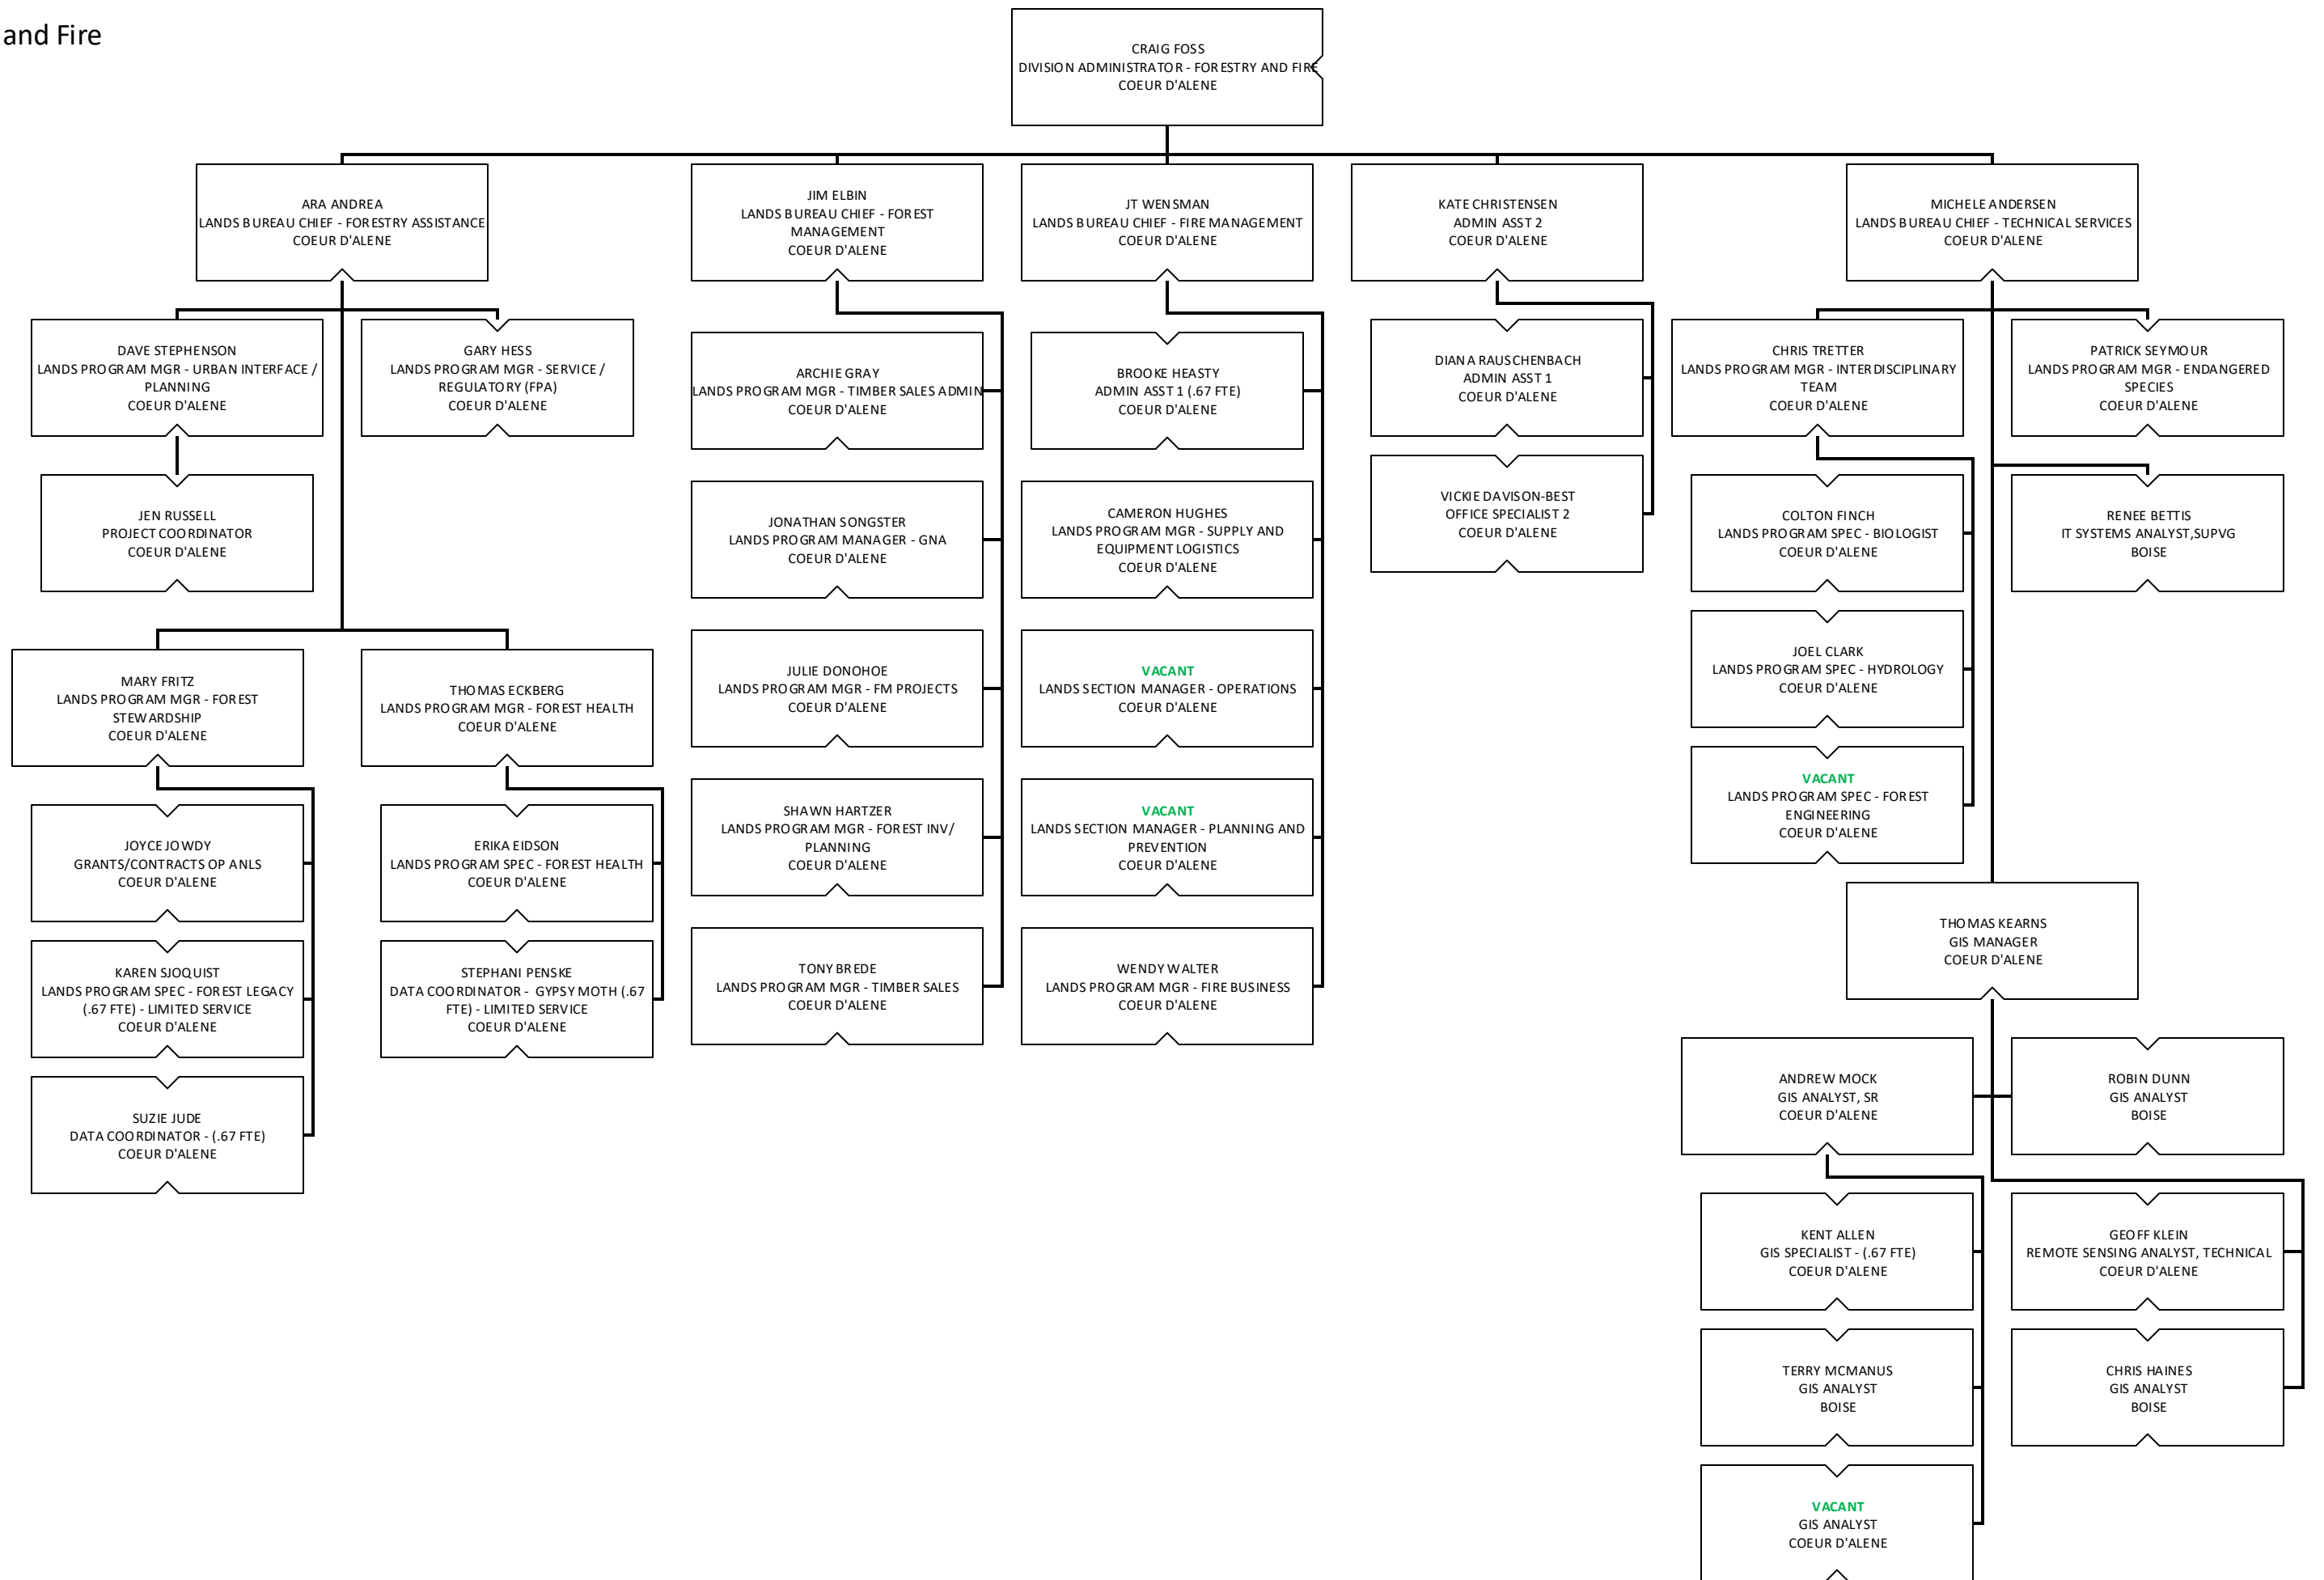

Idaho Department of Lands Organization Chart

Support Services

Oil and Gas

Lands and Waterways

Forestry and Fire

Forestry and Fire – Fire

Forestry and Fire – Forest Management

Priest Lake Supervisory Area

Pend Oreille Lake Supervisory Area

St. Joe Supervisory Area

RICK ARCANO
LANDS AREA MGR - ST. JOE
SAINT MARIES

DAVID GREENWOOD
LANDS RESOURCE SUPV - FOREST
MANAGEMENT
SAINT MARIES

DAVID GREGORY
LANDS RESOURCE SUPV - FOREST
MANAGEMENT
SAINT MARIES

VACANT
LANDS RESOURCE SPEC, SR - FOREST
MANAGEMENT
SAINT MARIES

Ponderosa Supervisory Area

Maggie Creek Supervisory Area

Clearwater Supervisory Area

Payette Lakes Supervisory Area

Southwest Supervisory Area

Eastern Supervisory Area