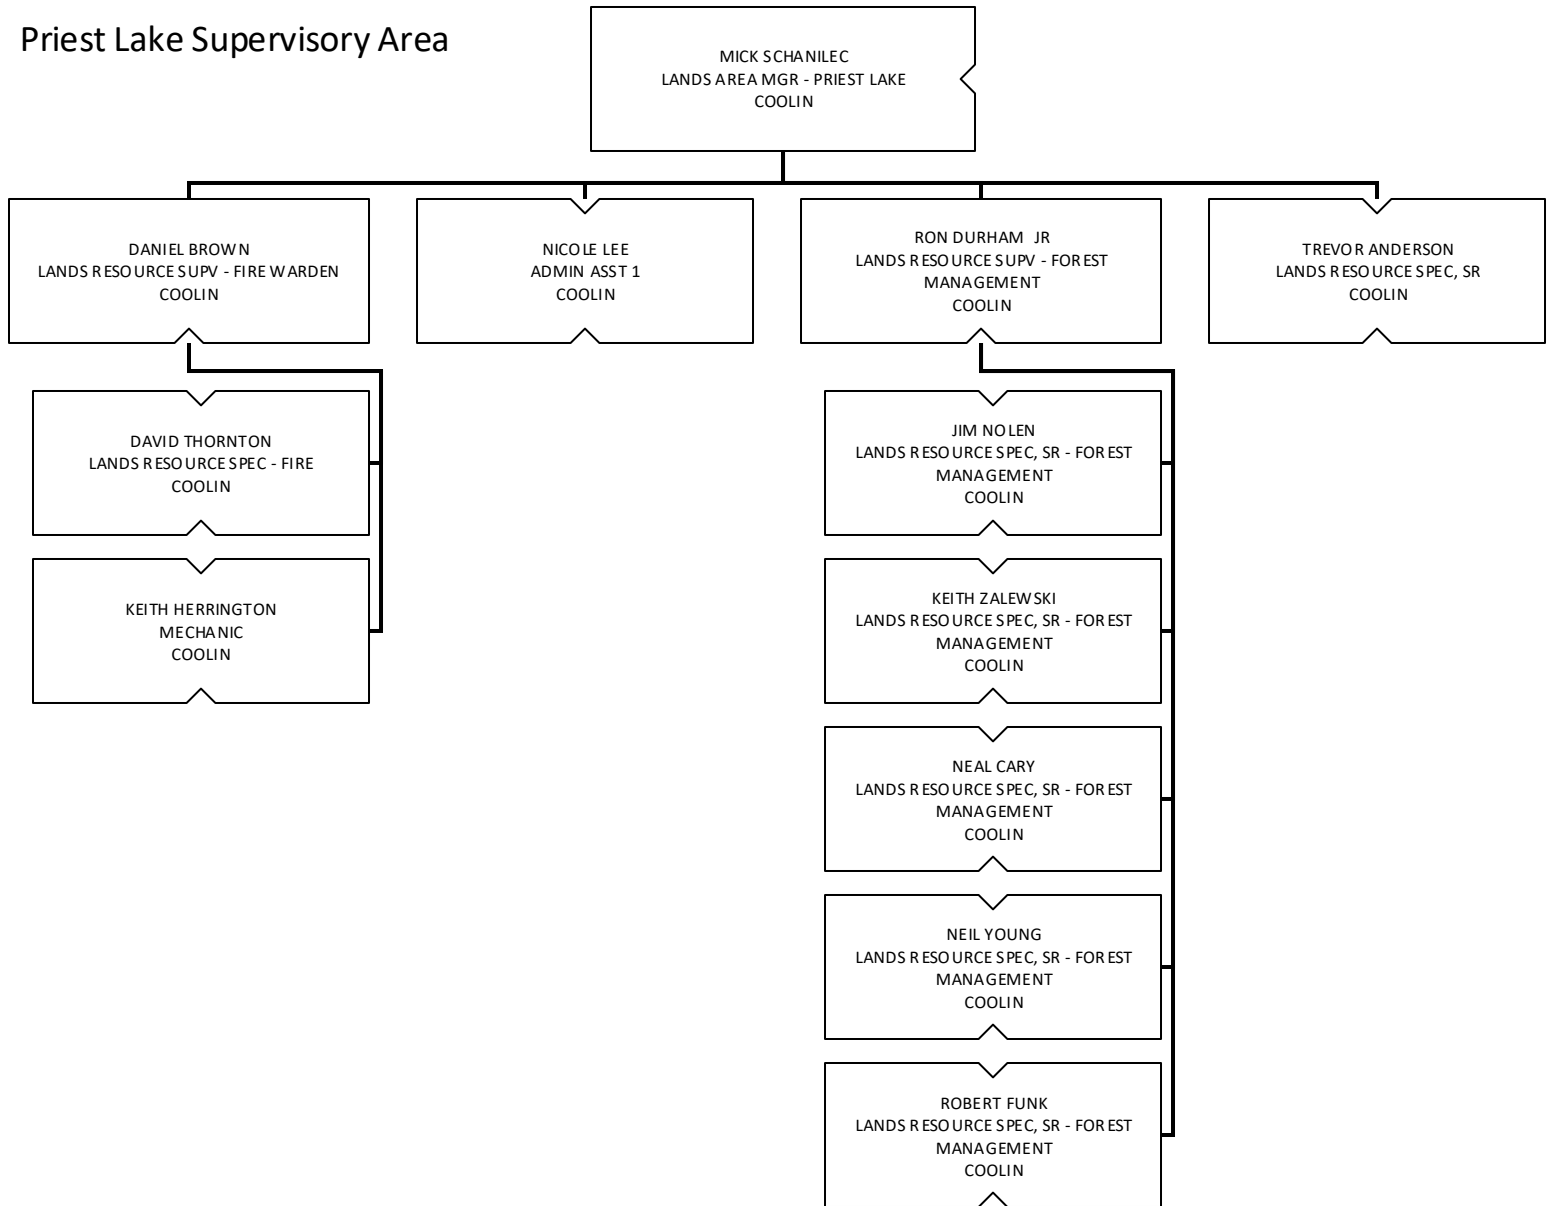

Idaho Department of Lands Organization Chart

Support Services

Oil and Gas

Lands and Waterways

Forestry and Fire

Forestry and Fire – Fire

Forestry and Fire – Forest Management

Priest Lake Supervisory Area

Pend Oreille Lake Supervisory Area

St. Joe Supervisory Area

RICK ARCANO
LANDS AREA MGR - ST. JOE
SAINT MARIES

DAVID GREENWOOD
LANDS RESOURCE SUPV - FOREST
MANAGEMENT
SAINT MARIES

DAVID GREGORY
LANDS RESOURCE SUPV - FOREST
MANAGEMENT
SAINT MARIES

VACANT
LANDS RESOURCE SPEC, SR - FOREST
MANAGEMENT
SAINT MARIES

Ponderosa Supervisory Area

Maggie Creek Supervisory Area

Clearwater Supervisory Area

Payette Lakes Supervisory Area

Southwest Supervisory Area

Eastern Supervisory Area