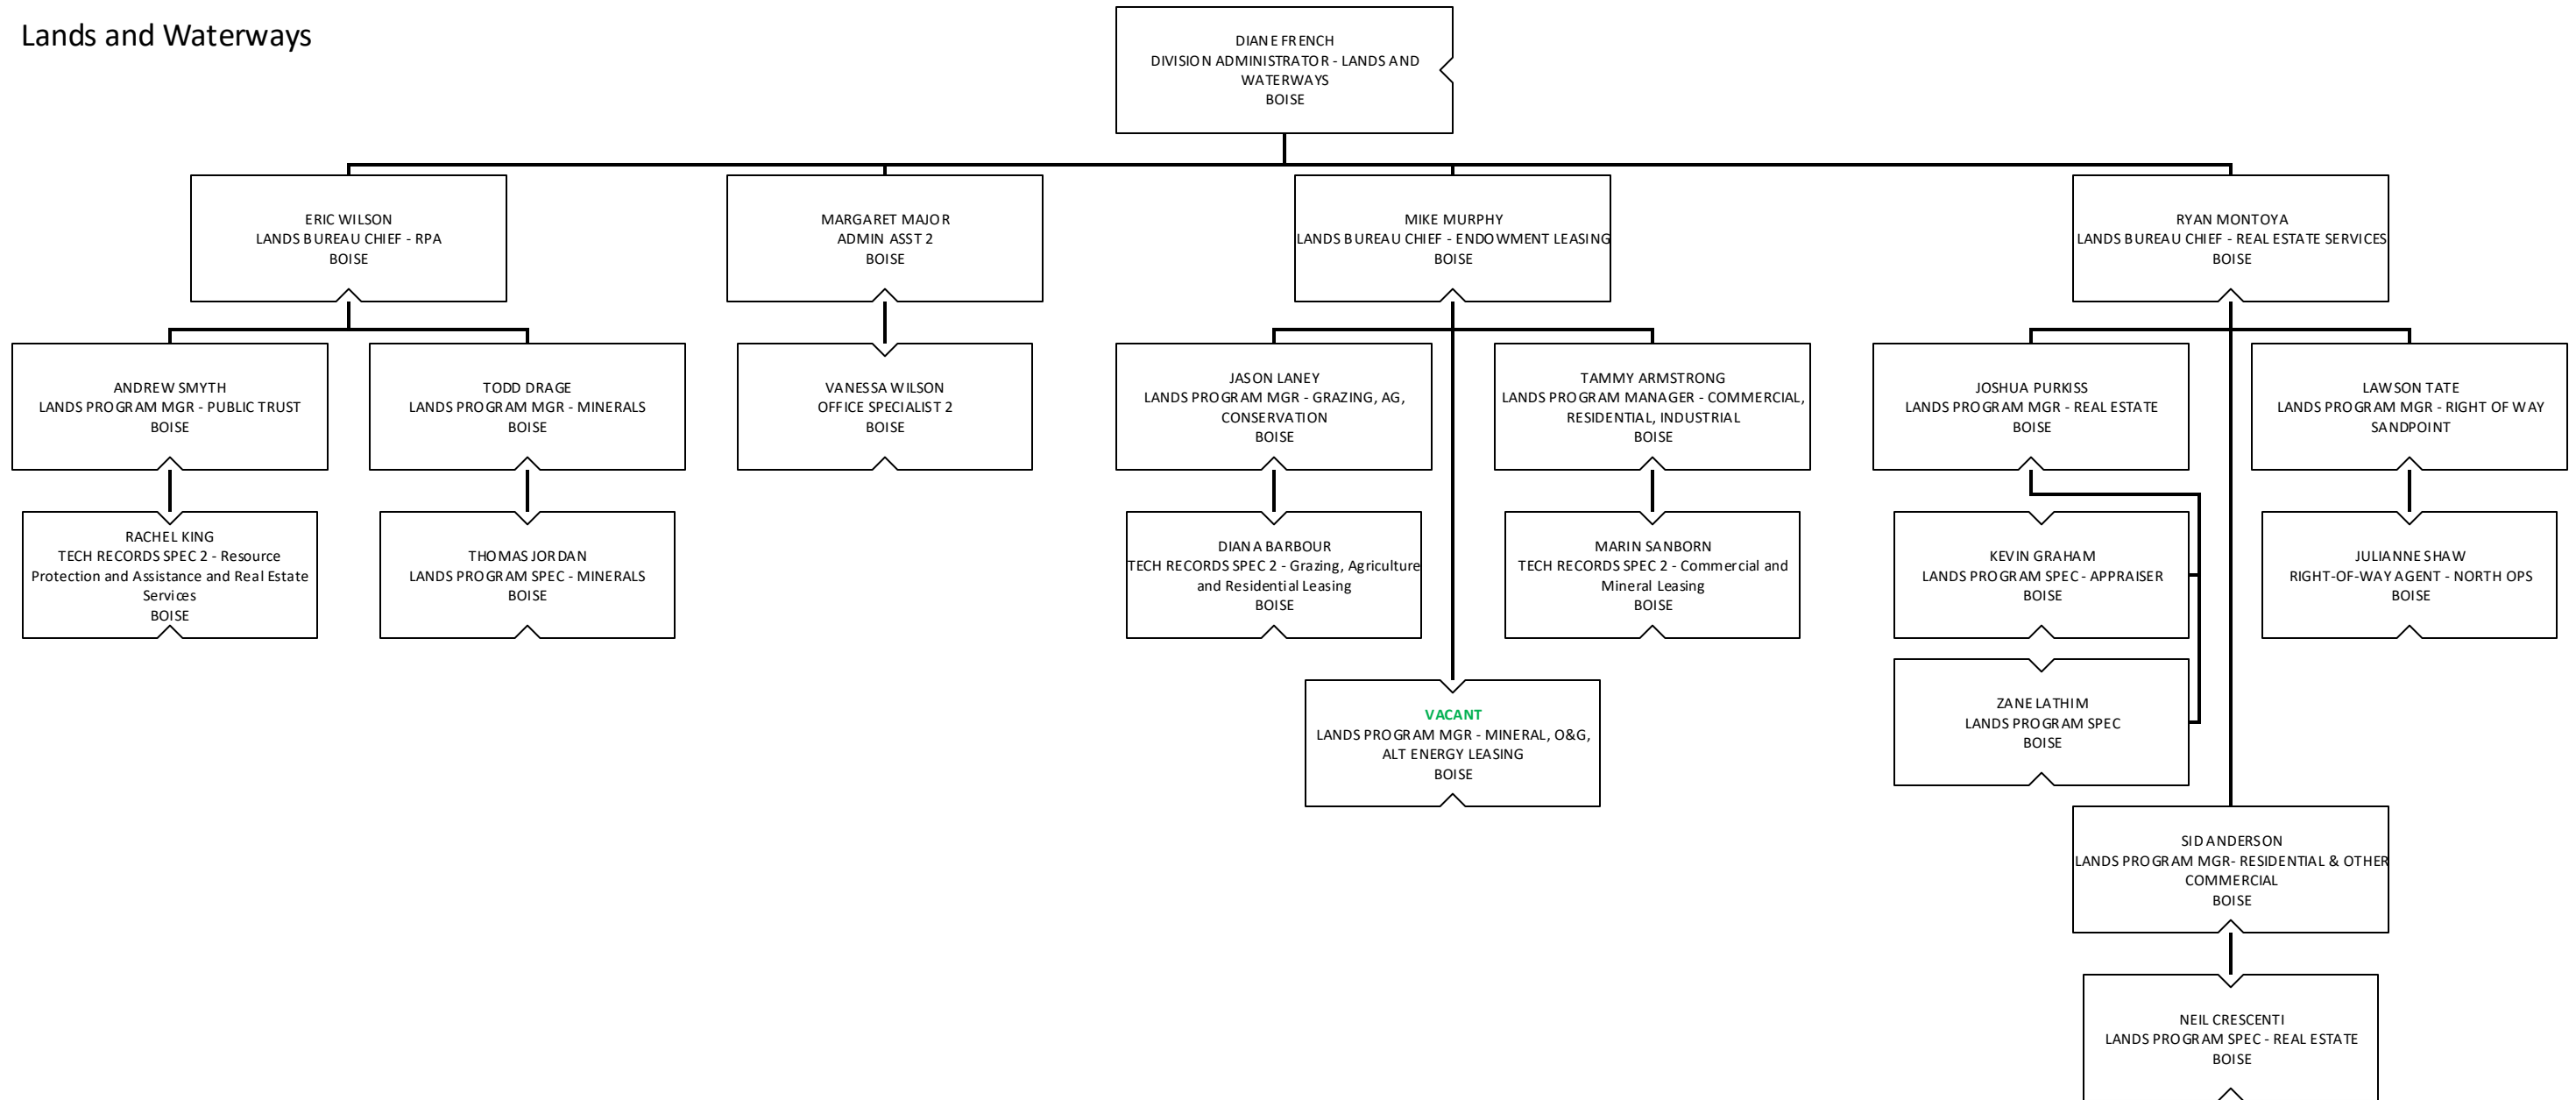

Idaho Department of Lands Organization Chart

Support Services

Oil and Gas

Lands and Waterways

Forestry and Fire

Forestry and Fire – Fire

Forestry and Fire – Forest Management

Priest Lake Supervisory Area

Pend Oreille Lake Supervisory Area

St. Joe Supervisory Area

RICK ARCANO
LANDS AREA MGR - ST. JOE
SAINT MARIES

DAVID GREENWOOD
LANDS RESOURCE SUPV - FOREST
MANAGEMENT
SAINT MARIES

DAVID GREGORY
LANDS RESOURCE SUPV - FOREST
MANAGEMENT
SAINT MARIES

VACANT
LANDS RESOURCE SPEC, SR - FOREST
MANAGEMENT
SAINT MARIES

Ponderosa Supervisory Area

Maggie Creek Supervisory Area

Clearwater Supervisory Area

Payette Lakes Supervisory Area

Southwest Supervisory Area

Eastern Supervisory Area