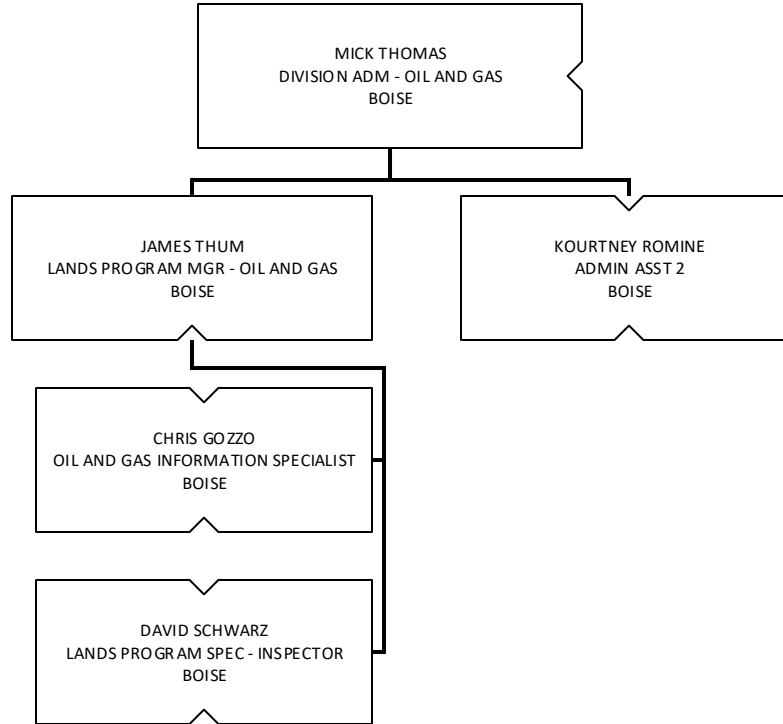

Idaho Department of Lands Organization Chart

Support Services

Oil and Gas

Lands and Waterways

Forestry and Fire

Forestry and Fire – Fire

Forestry and Fire – Forest Management

Priest Lake Supervisory Area

Pend Oreille Lake Supervisory Area

St. Joe Supervisory Area

RICK ARCANO
LANDS AREA MGR - ST. JOE
SAINT MARIES

DAVID GREENWOOD
LANDS RESOURCE SUPV - FOREST
MANAGEMENT
SAINT MARIES

DAVID GREGORY
LANDS RESOURCE SUPV - FOREST
MANAGEMENT
SAINT MARIES

VACANT
LANDS RESOURCE SPEC, SR - FOREST
MANAGEMENT
SAINT MARIES

Ponderosa Supervisory Area

Maggie Creek Supervisory Area

Clearwater Supervisory Area

Payette Lakes Supervisory Area

Southwest Supervisory Area