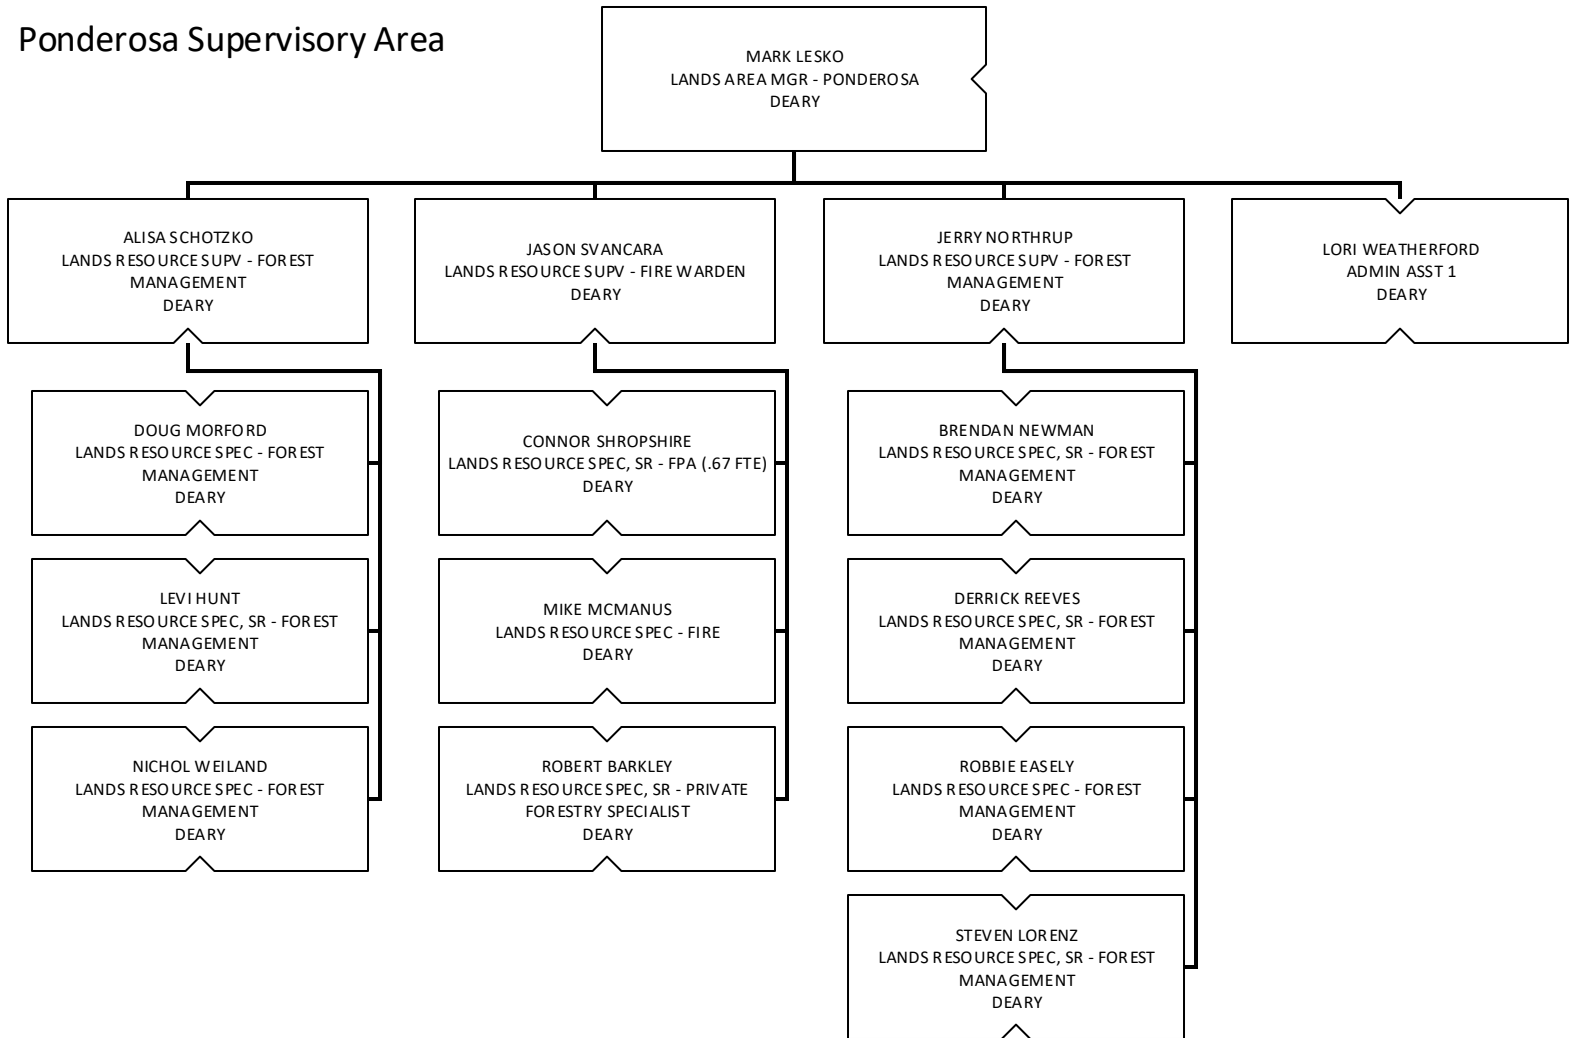

COLIN LONGWORTH
LANDS RESOURCE SPEC, SR - FOREST
MANAGEMENT
SAINT MARIES

MARIANNE BESAW
LANDS RESOURCE SPEC, SR - FOREST
MANAGEMENT
SAINT MARIES

CHUCK REINMUTH
LANDS RESOURCE SPEC, SR - FOREST
MANAGEMENT
SAINT MARIES

VACANT
LANDS RESOURCE SPEC, SR - FOREST
MANAGEMENT
SAINT MARIES

Ponderosa Supervisory Area

Maggie Creek Supervisory Area

Clearwater Supervisory Area

Payette Lakes Supervisory Area

Southwest Supervisory Area