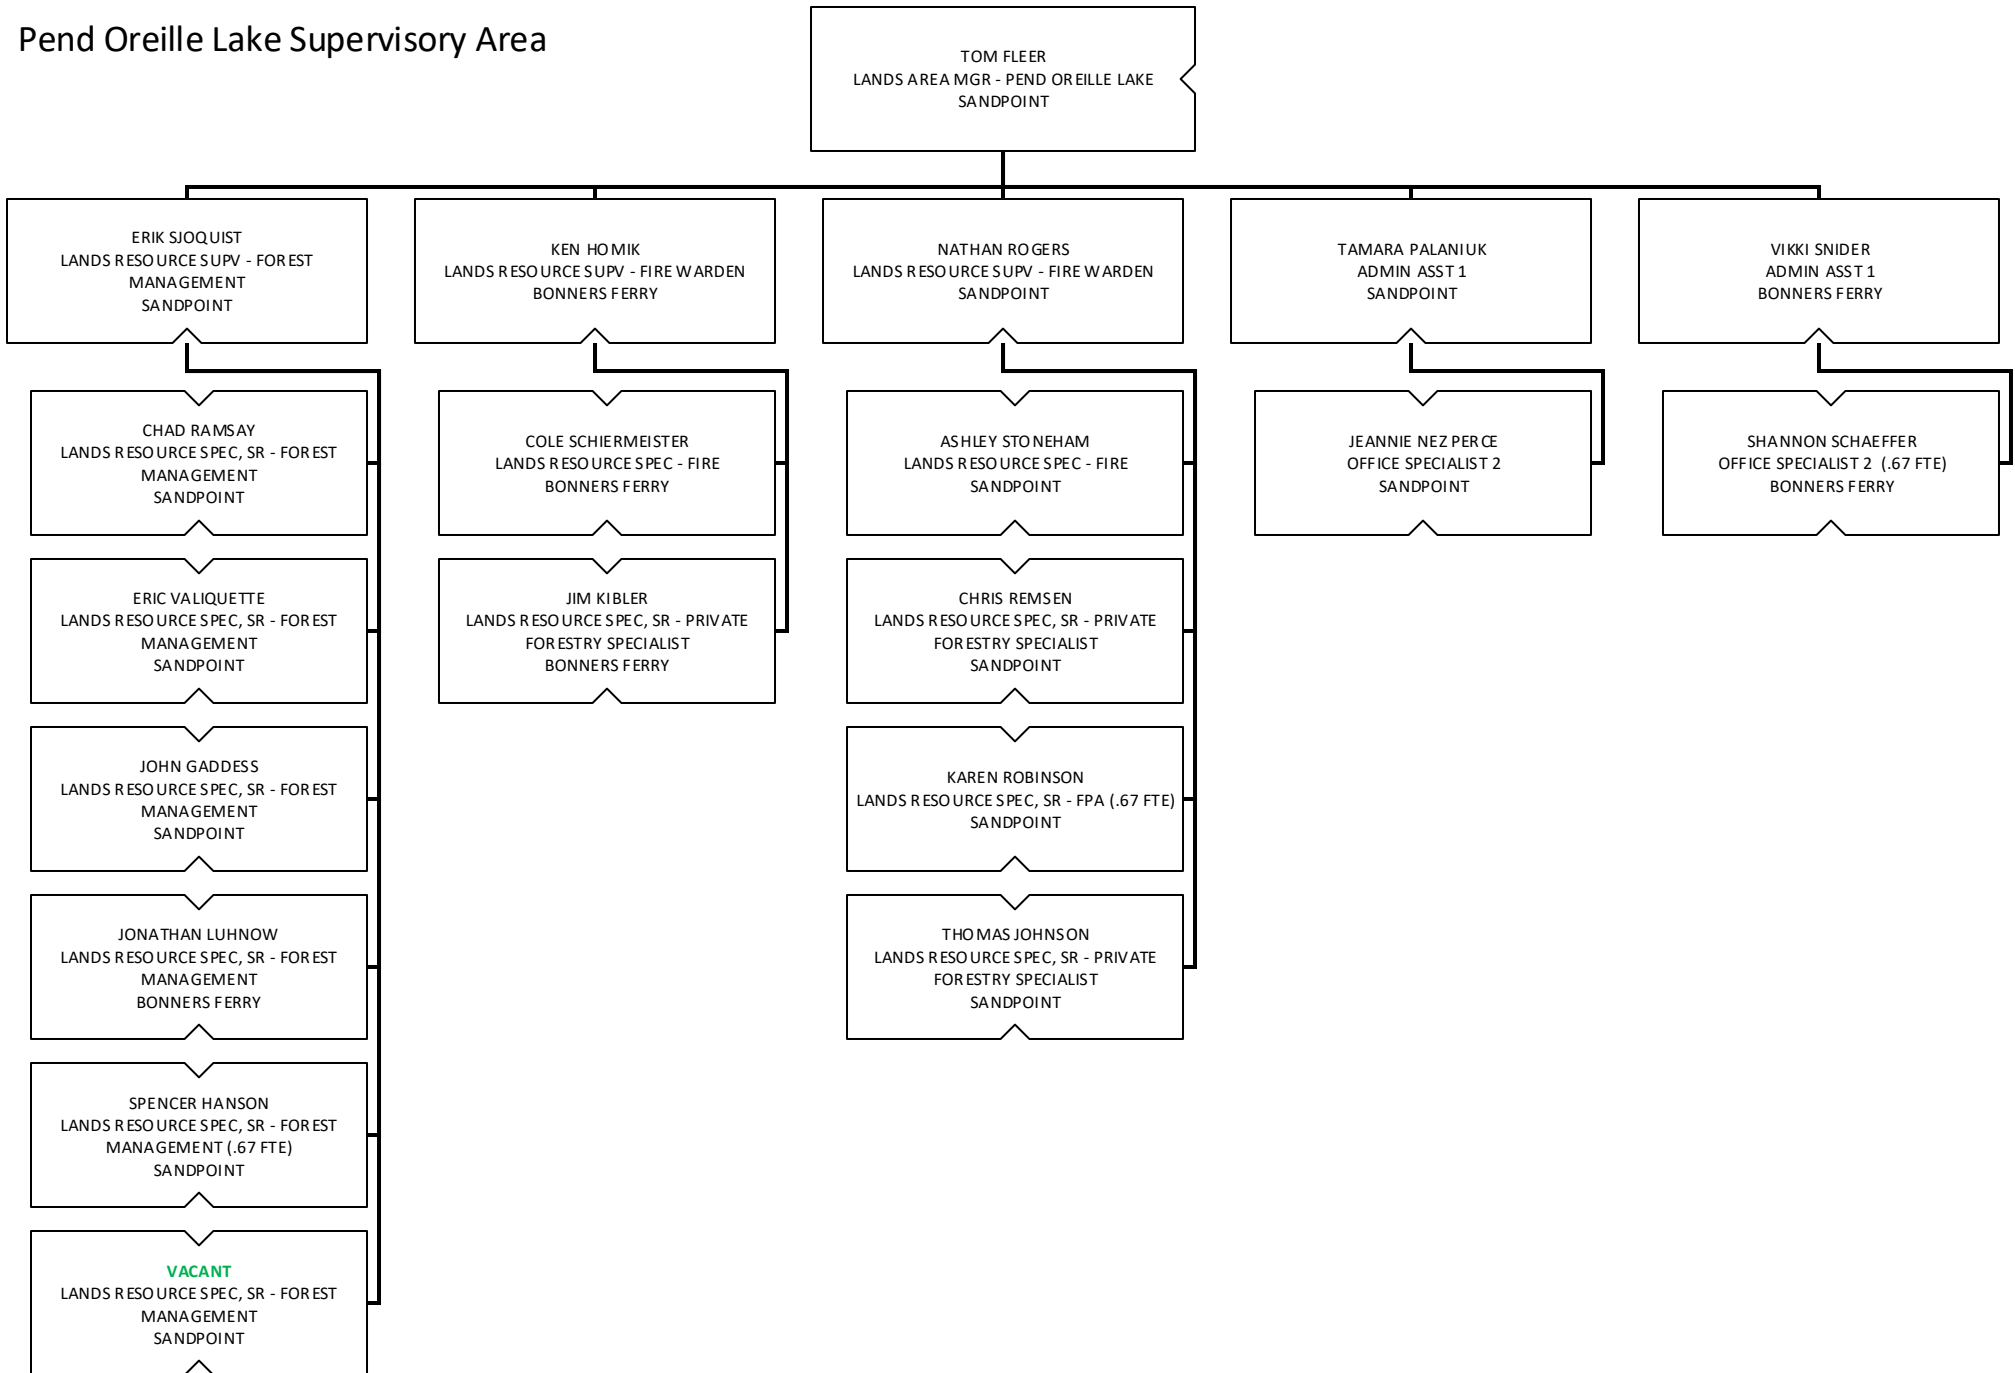

Idaho Department of Lands Organization Chart

Support Services

Oil and Gas

Lands and Waterways

Forestry and Fire

Forestry and Fire – Fire

Forestry and Fire – Forest Management

Priest Lake Supervisory Area

Pend Oreille Lake Supervisory Area

St. Joe Supervisory Area

RICK ARCANO
LANDS AREA MGR - ST. JOE
SAINT MARIES

DAVID GREENWOOD
LANDS RESOURCE SUPV - FOREST
MANAGEMENT
SAINT MARIES

DAVID GREGORY
LANDS RESOURCE SUPV - FOREST
MANAGEMENT
SAINT MARIES

VACANT
LANDS RESOURCE SPEC, SR - FOREST
MANAGEMENT
SAINT MARIES

Ponderosa Supervisory Area

Maggie Creek Supervisory Area

Clearwater Supervisory Area

Payette Lakes Supervisory Area

Southwest Supervisory Area

Eastern Supervisory Area