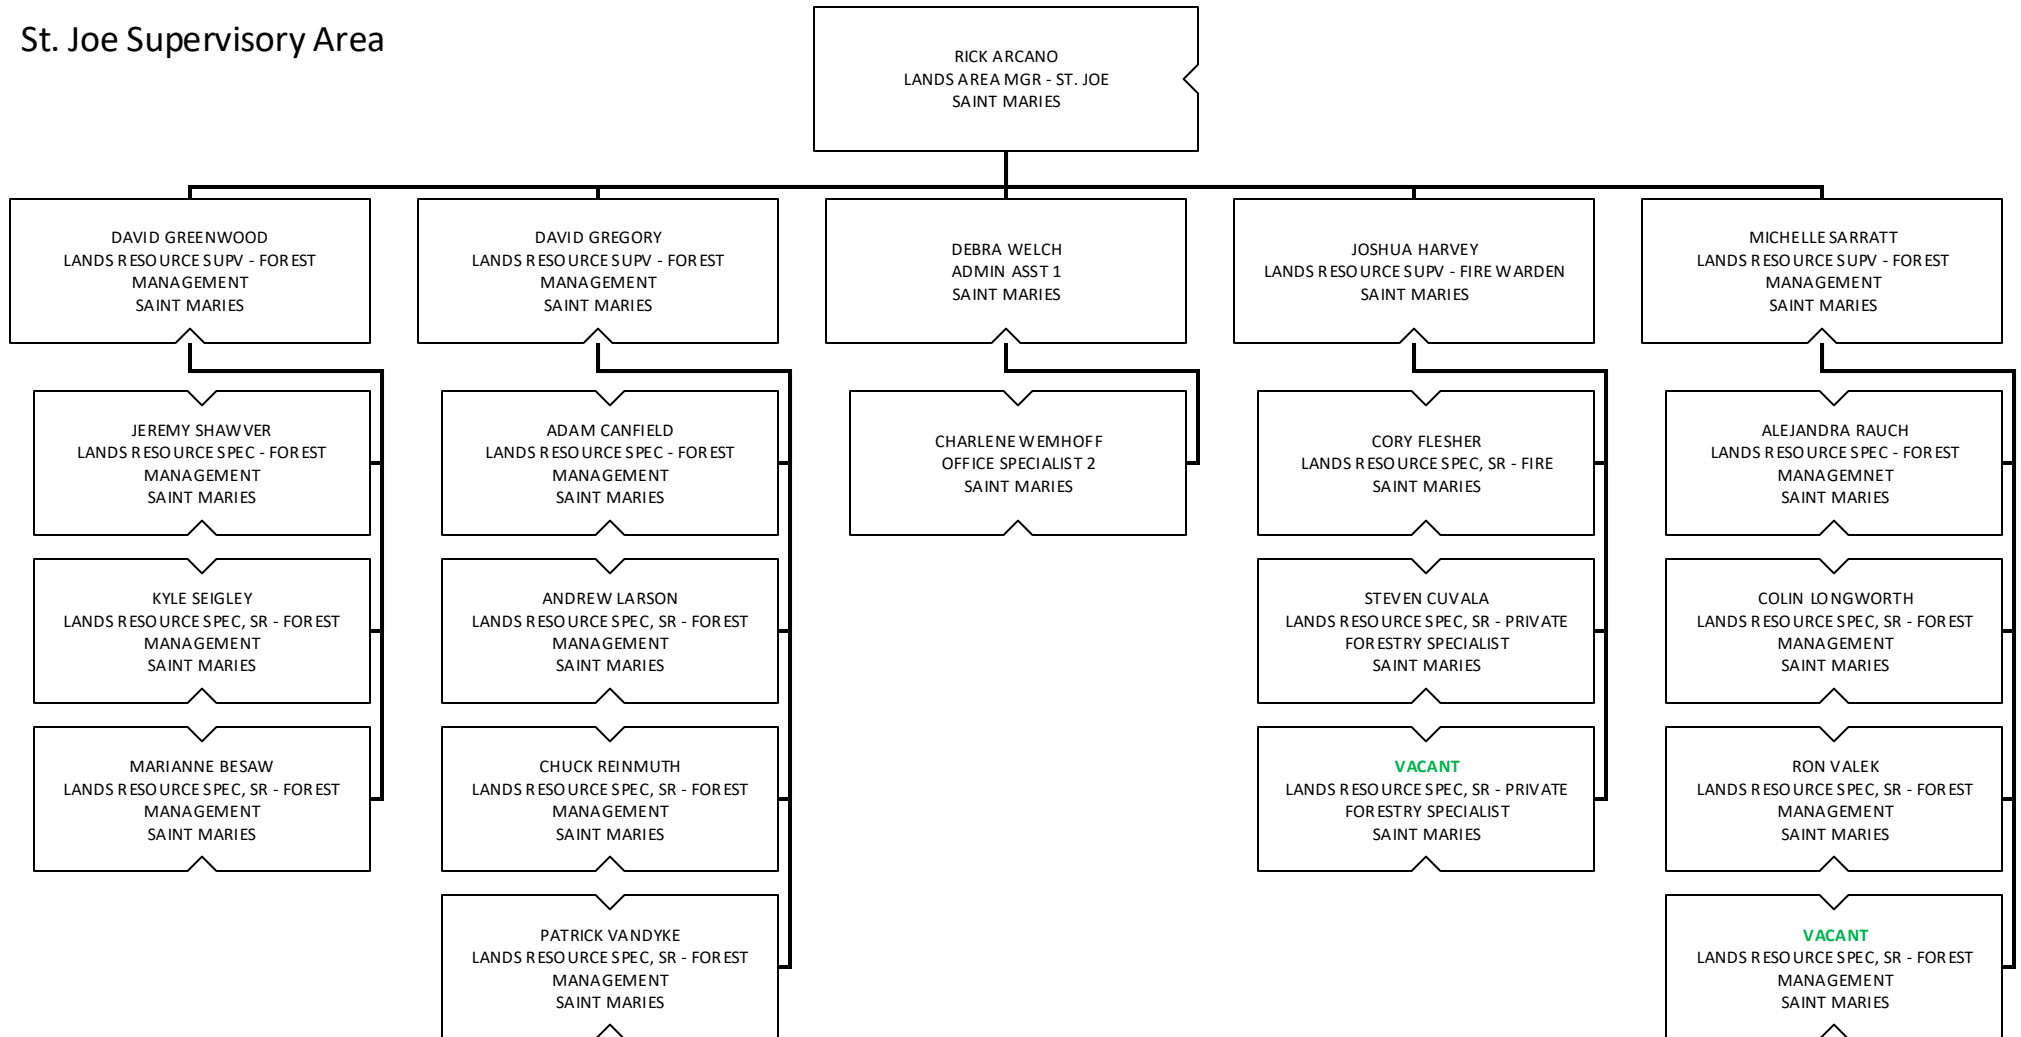

Idaho Department of Lands Organization Chart

Support Services

Oil and Gas

Lands and Waterways

Forestry and Fire

Forestry and Fire – Fire

Forestry and Fire – Forest Management

Priest Lake Supervisory Area

Pend Oreille Lake Supervisory Area

St. Joe Supervisory Area

RICK ARCANO
LANDS AREA MGR - ST. JOE
SAINT MARIES

DAVID GREENWOOD
LANDS RESOURCE SUPV - FOREST
MANAGEMENT
SAINT MARIES

DAVID GREGORY
LANDS RESOURCE SUPV - FOREST
MANAGEMENT
SAINT MARIES

VACANT
LANDS RESOURCE SPEC, SR - FOREST
MANAGEMENT
SAINT MARIES

Ponderosa Supervisory Area

Maggie Creek Supervisory Area

Clearwater Supervisory Area

Payette Lakes Supervisory Area

Southwest Supervisory Area

Eastern Supervisory Area