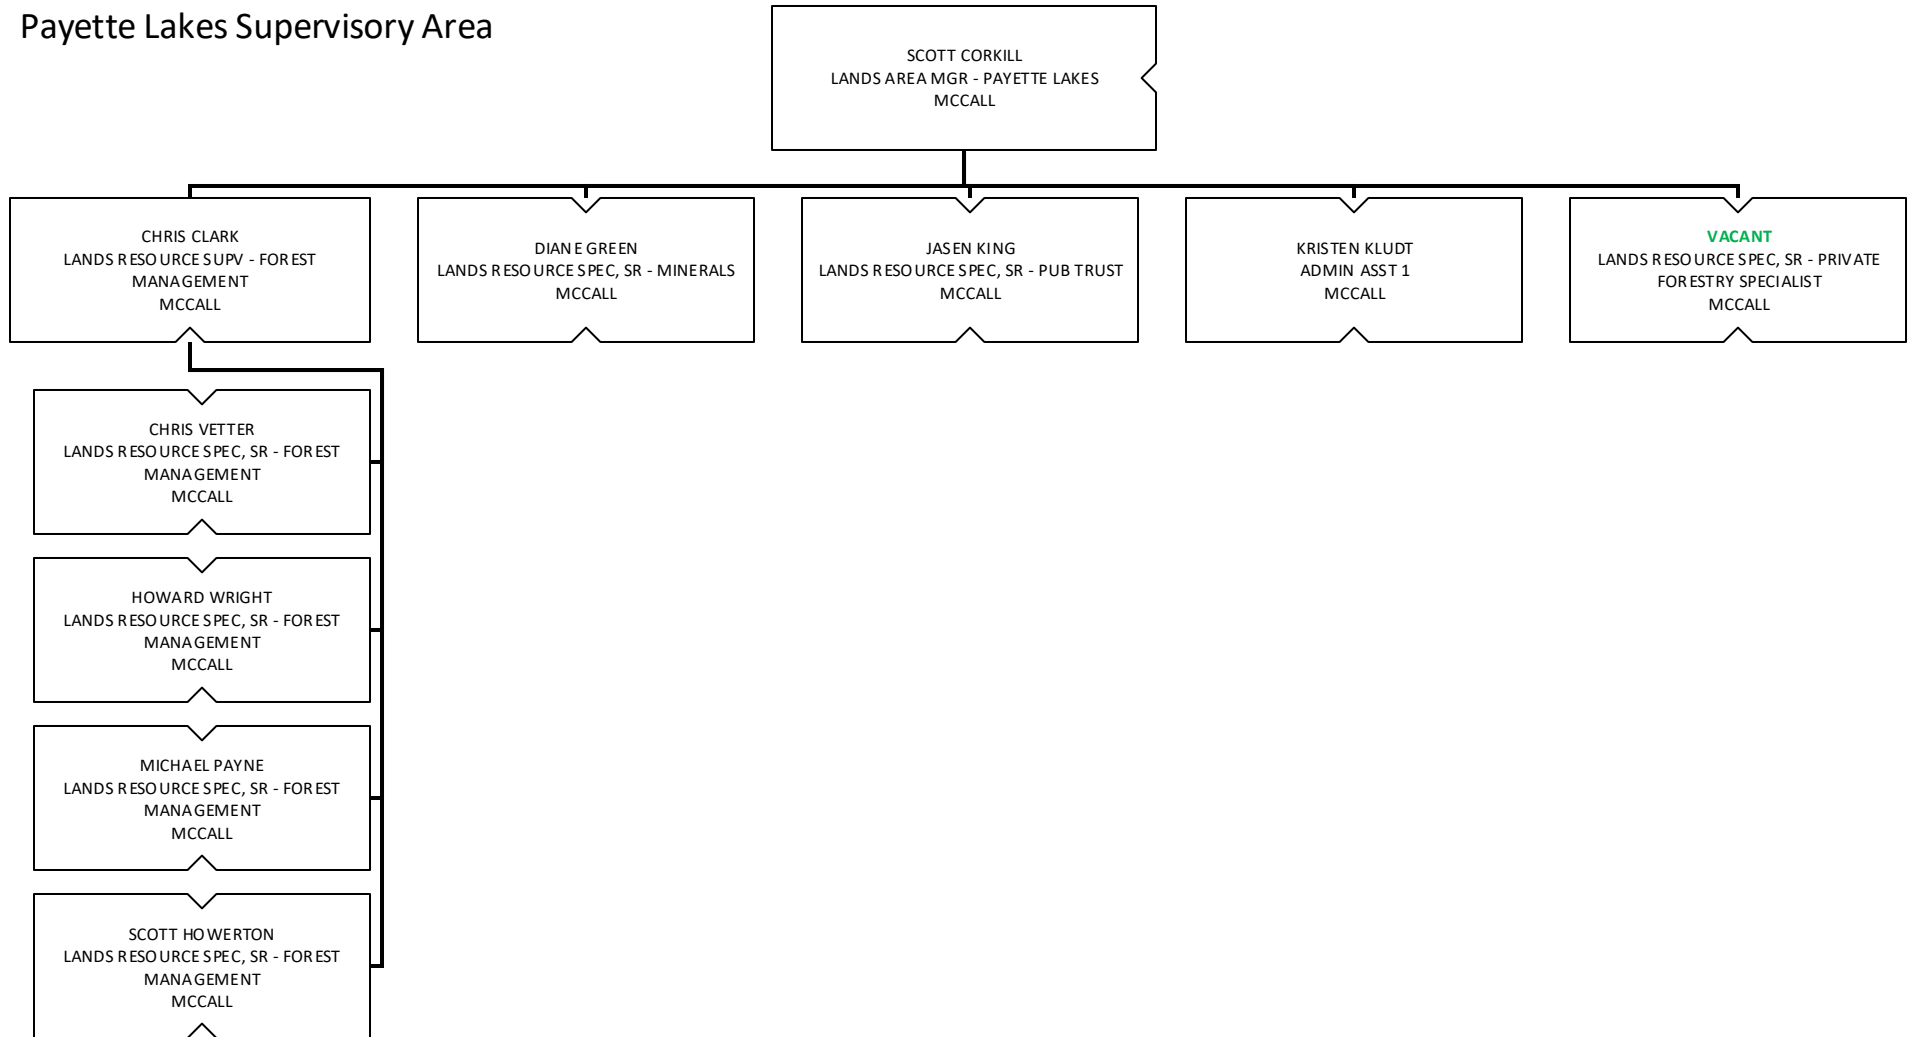

VACANT
LANDS RESOURCE SPEC, SR - FOREST
MANAGEMENT
SAINT MARIES

Ponderosa Supervisory Area

Maggie Creek Supervisory Area

Clearwater Supervisory Area

Payette Lakes Supervisory Area

Southwest Supervisory Area

Eastern Supervisory Area