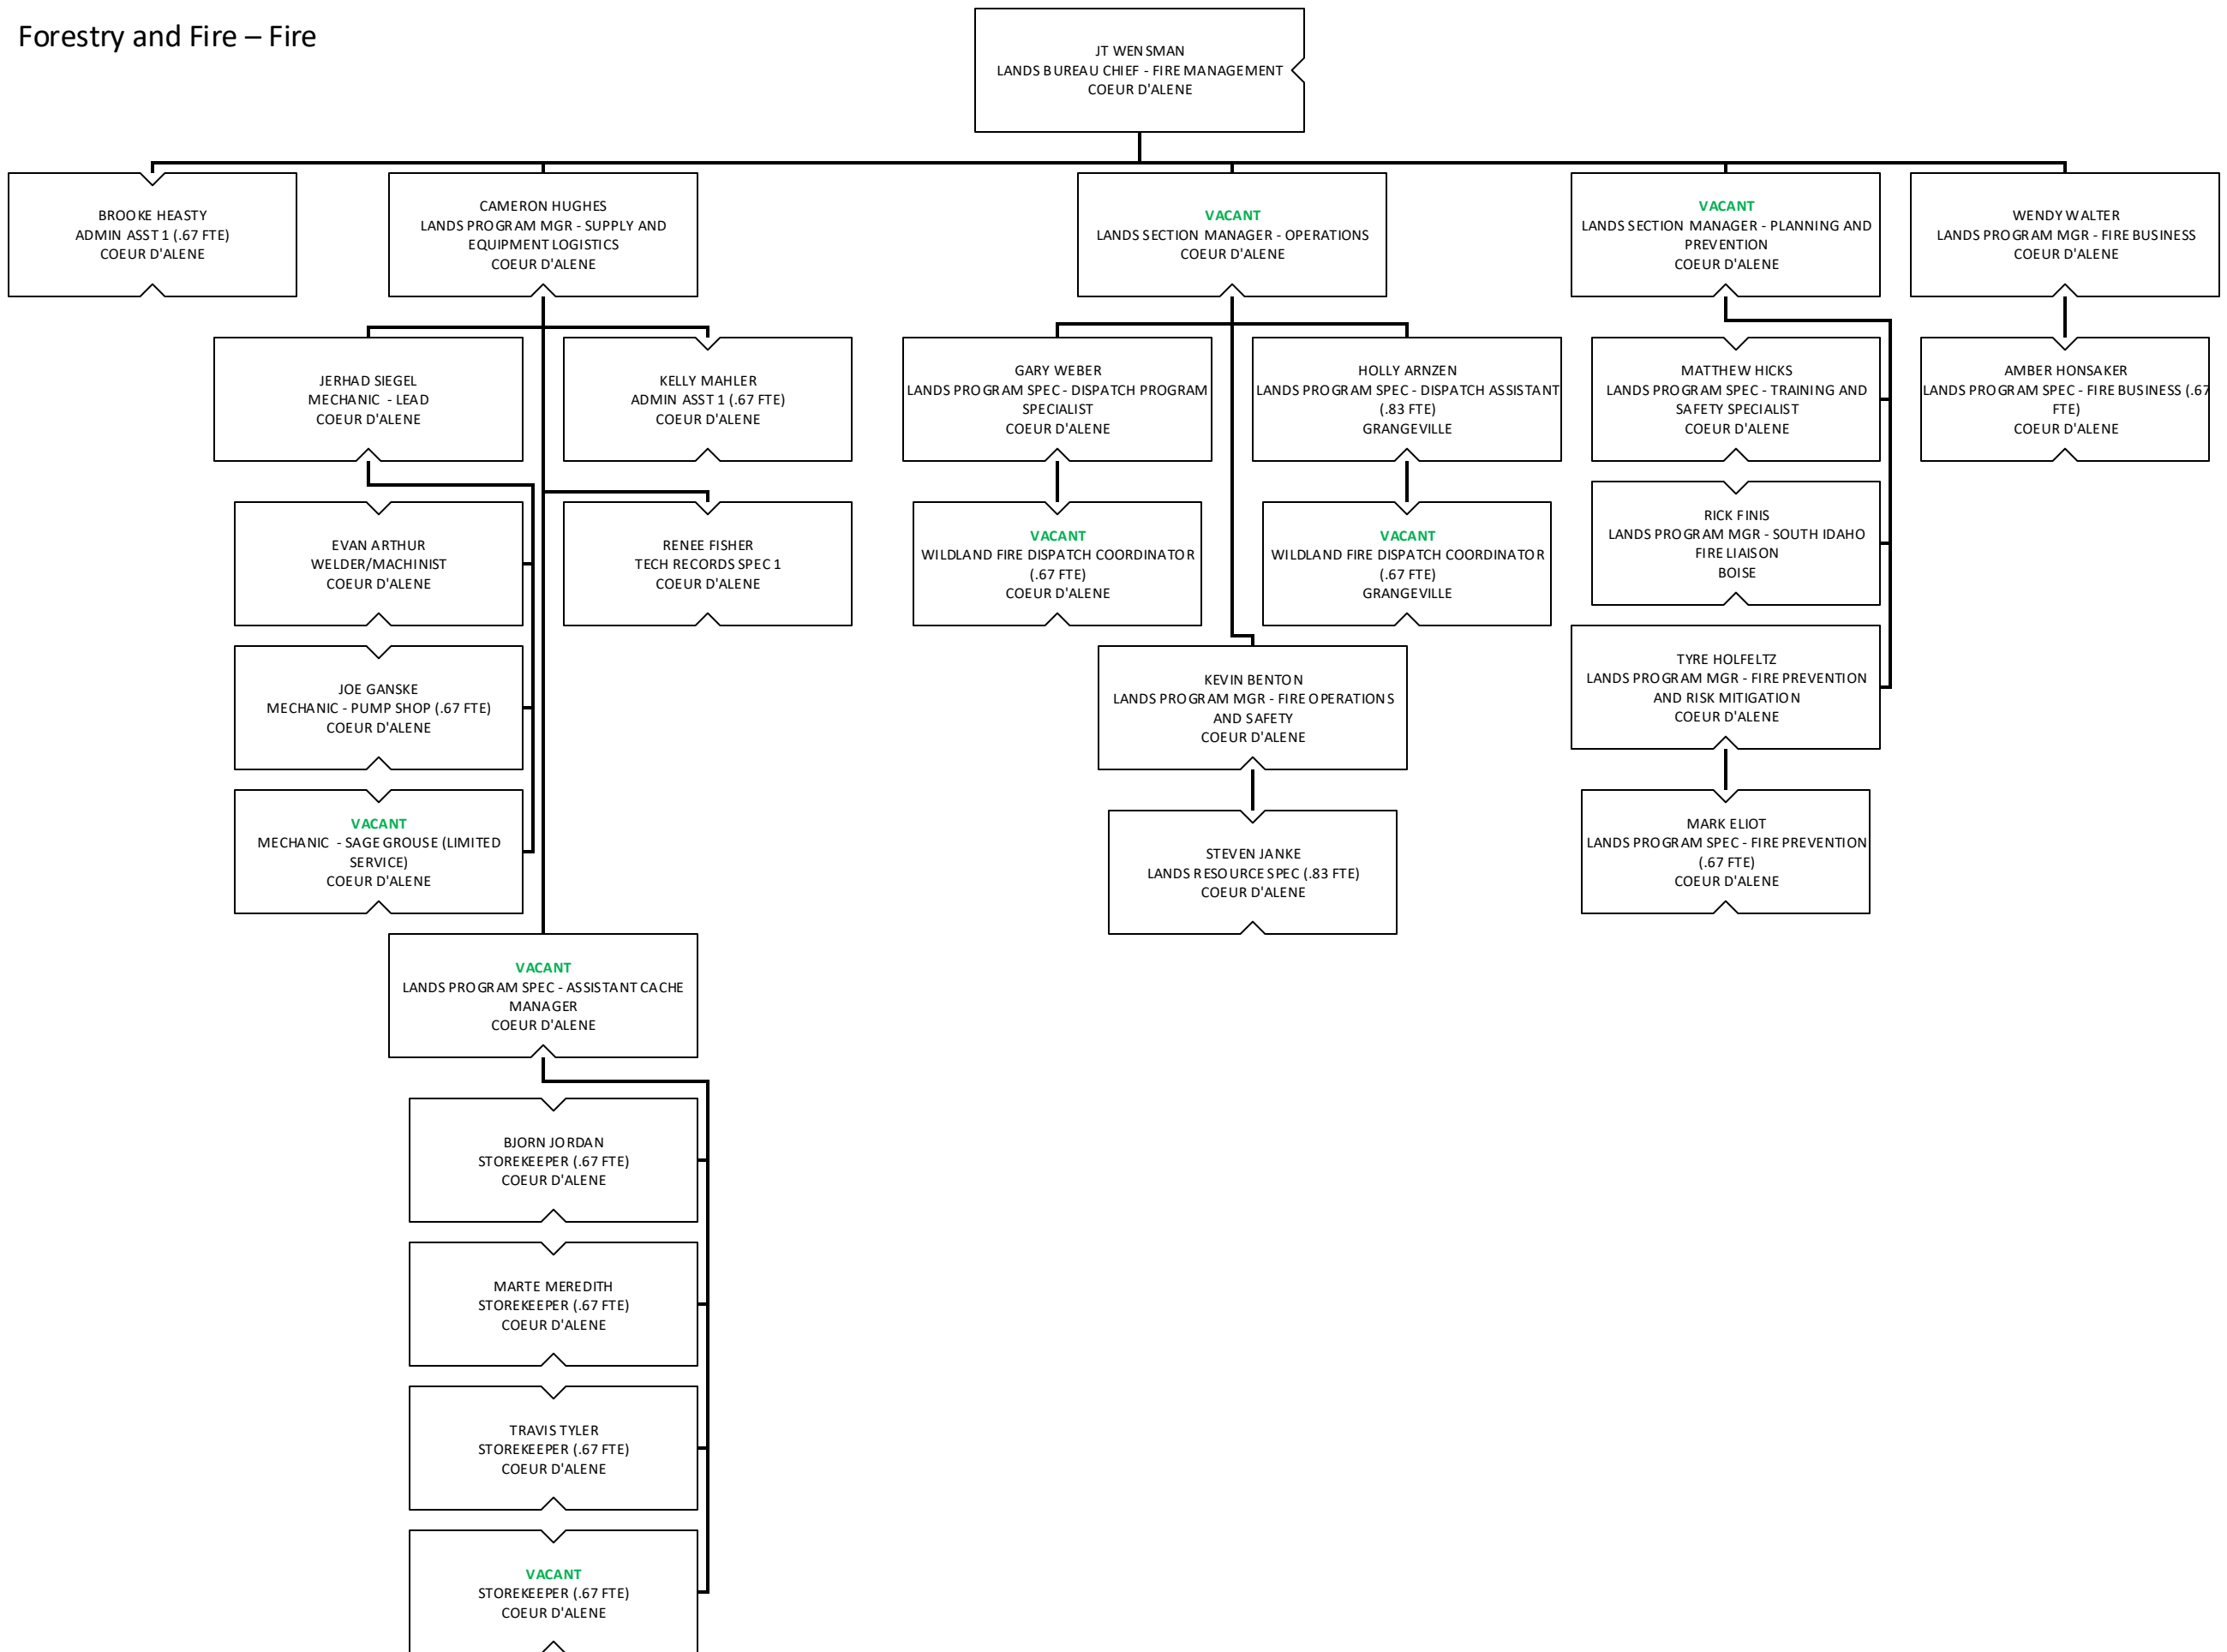

Idaho Department of Lands Organization Chart

Support Services

Oil and Gas

Lands and Waterways

Forestry and Fire

Forestry and Fire – Fire

Forestry and Fire – Forest Management

Priest Lake Supervisory Area

Pend Oreille Lake Supervisory Area

St. Joe Supervisory Area

RICK ARCANO
LANDS AREA MGR - ST. JOE
SAINT MARIES

DAVID GREENWOOD
LANDS RESOURCE SUPV - FOREST
MANAGEMENT
SAINT MARIES

DAVID GREGORY
LANDS RESOURCE SUPV - FOREST
MANAGEMENT
SAINT MARIES

VACANT
LANDS RESOURCE SPEC, SR - FOREST
MANAGEMENT
SAINT MARIES

Ponderosa Supervisory Area

Maggie Creek Supervisory Area

Clearwater Supervisory Area

Payette Lakes Supervisory Area

Southwest Supervisory Area

Eastern Supervisory Area