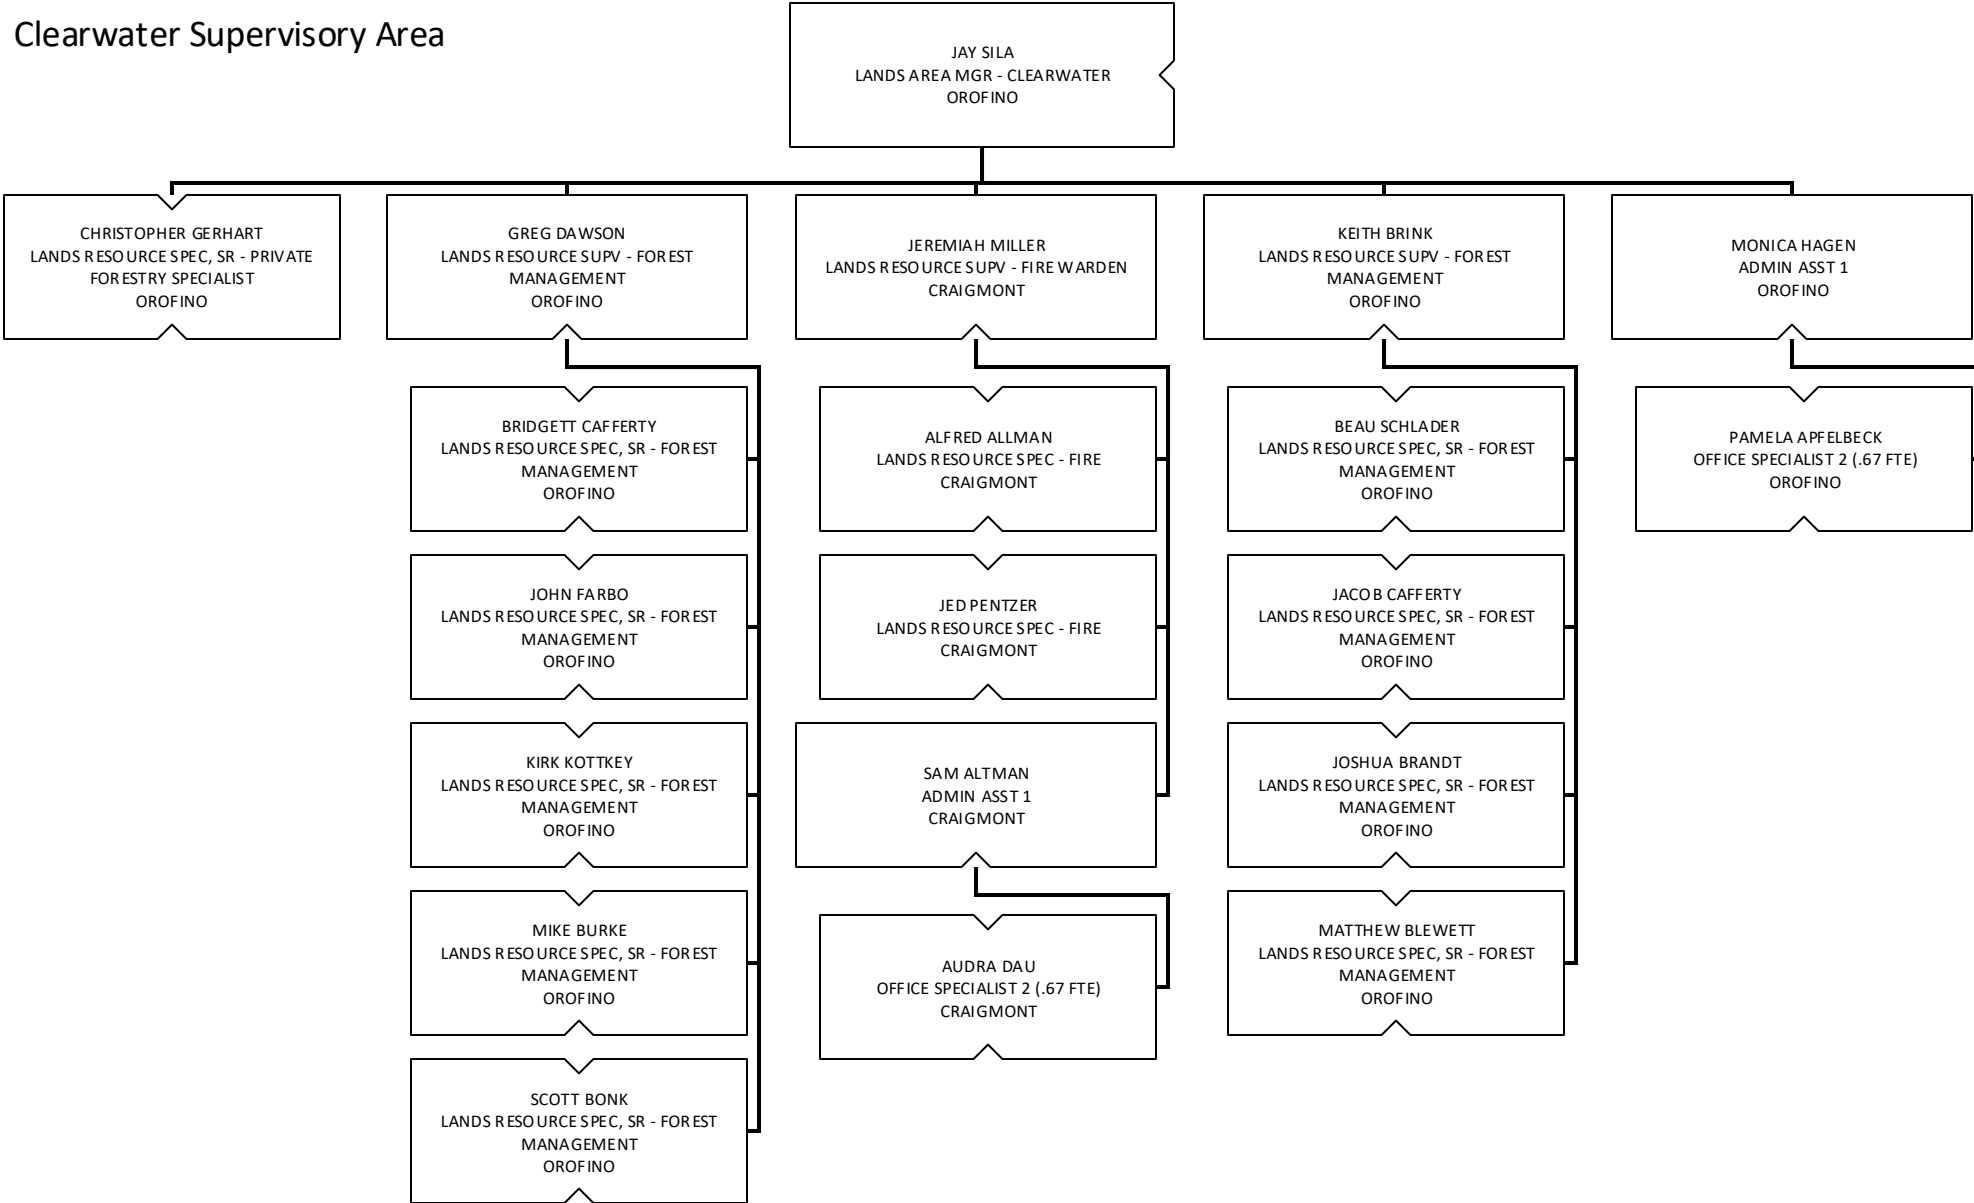

VACANT
LANDS RESOURCE SPEC, SR - FOREST
MANAGEMENT
SAINT MARIES

Ponderosa Supervisory Area

Maggie Creek Supervisory Area

Clearwater Supervisory Area

Payette Lakes Supervisory Area

Southwest Supervisory Area