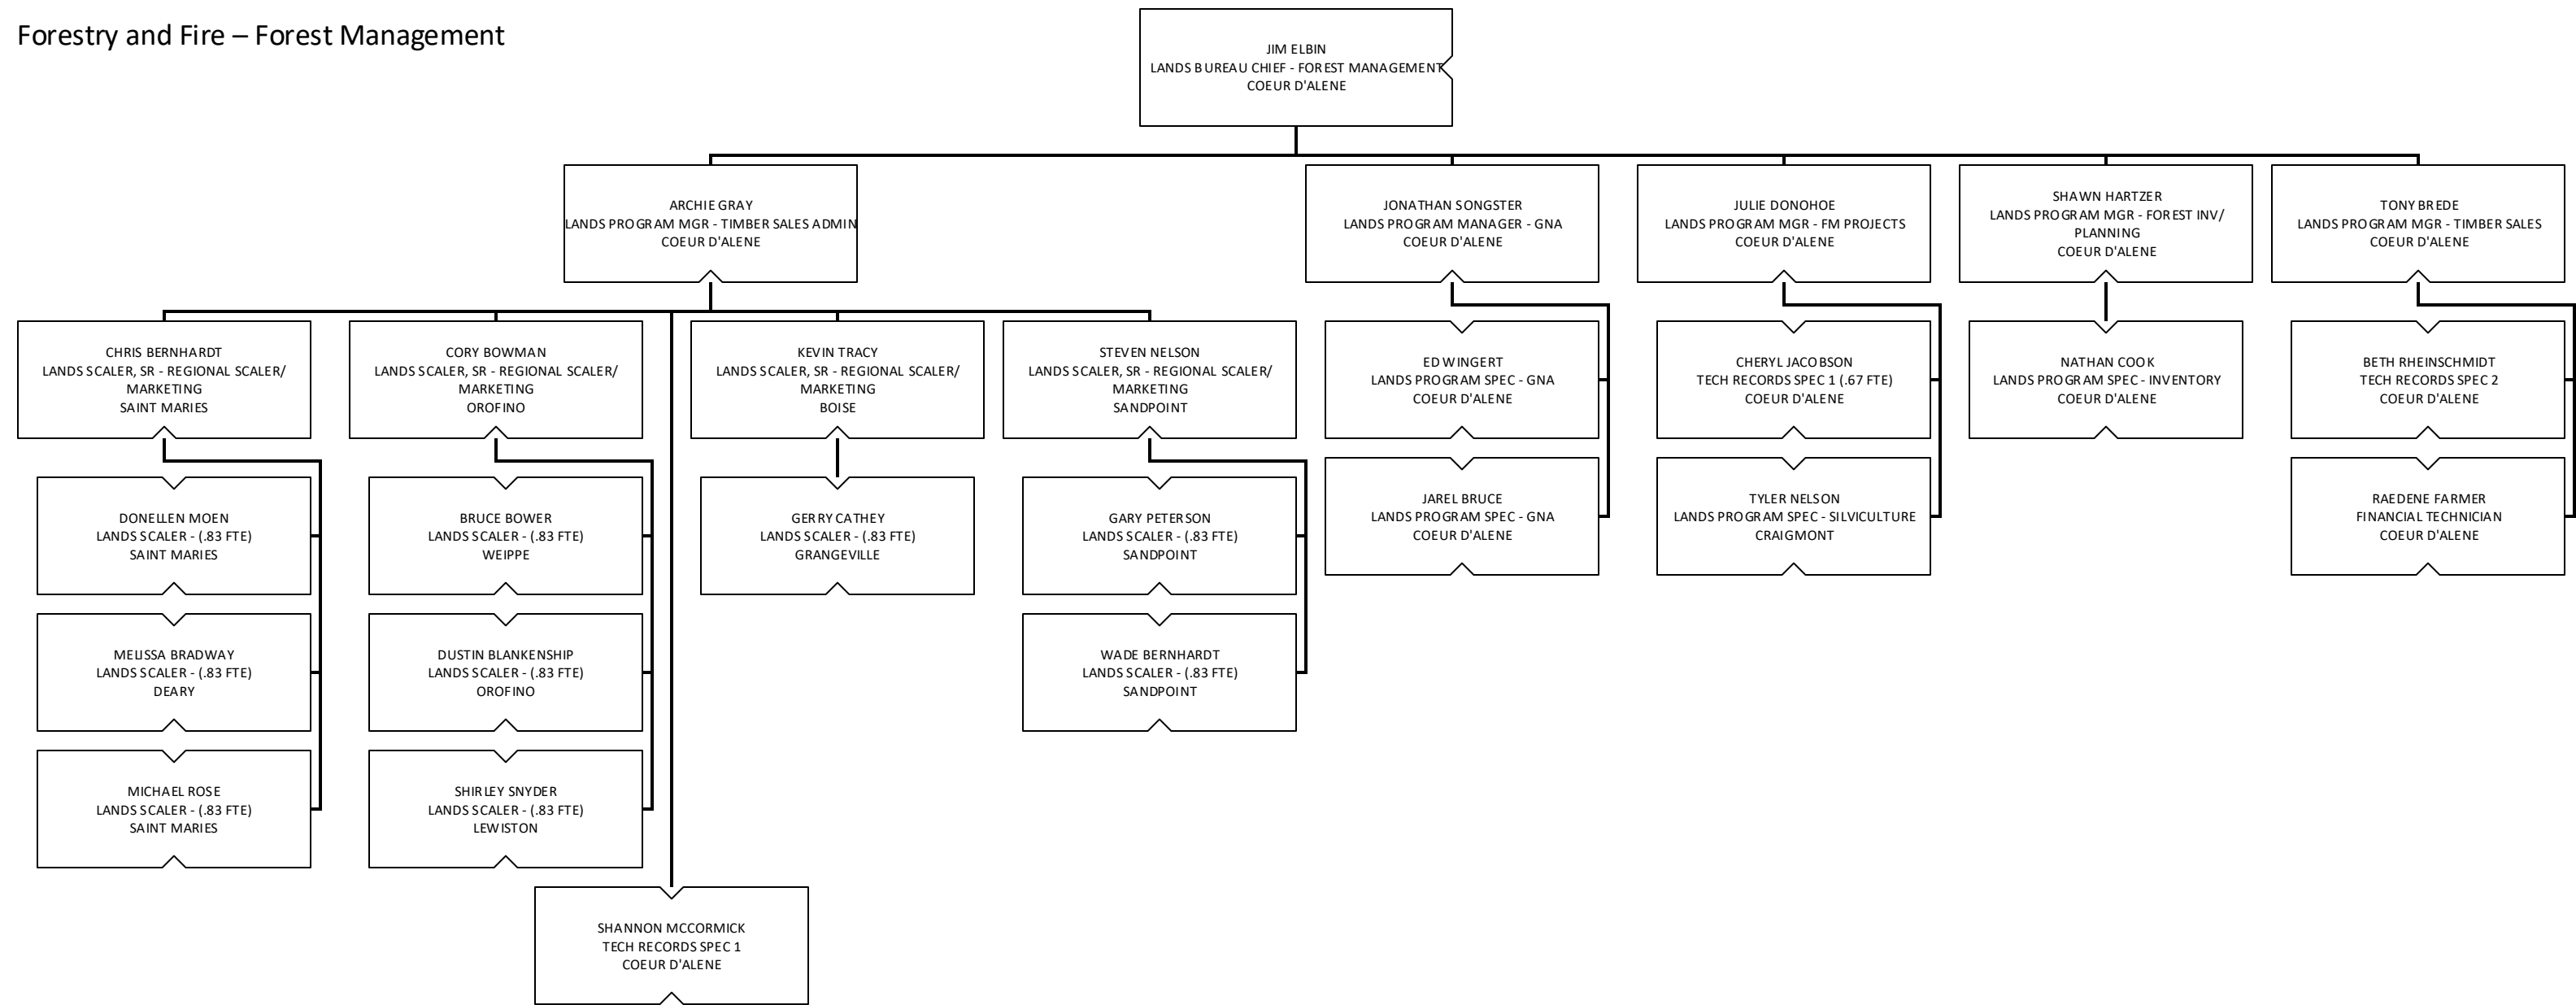

Idaho Department of Lands Organization Chart

Support Services

Oil and Gas

Lands and Waterways

Forestry and Fire

Forestry and Fire – Fire

Forestry and Fire – Forest Management

Priest Lake Supervisory Area

Pend Oreille Lake Supervisory Area

St. Joe Supervisory Area

RICK ARCANO
LANDS AREA MGR - ST. JOE
SAINT MARIES

DAVID GREENWOOD
LANDS RESOURCE SUPV - FOREST
MANAGEMENT
SAINT MARIES

DAVID GREGORY
LANDS RESOURCE SUPV - FOREST
MANAGEMENT
SAINT MARIES

VACANT
LANDS RESOURCE SPEC, SR - FOREST
MANAGEMENT
SAINT MARIES

Ponderosa Supervisory Area

Maggie Creek Supervisory Area

Clearwater Supervisory Area

Payette Lakes Supervisory Area

Southwest Supervisory Area