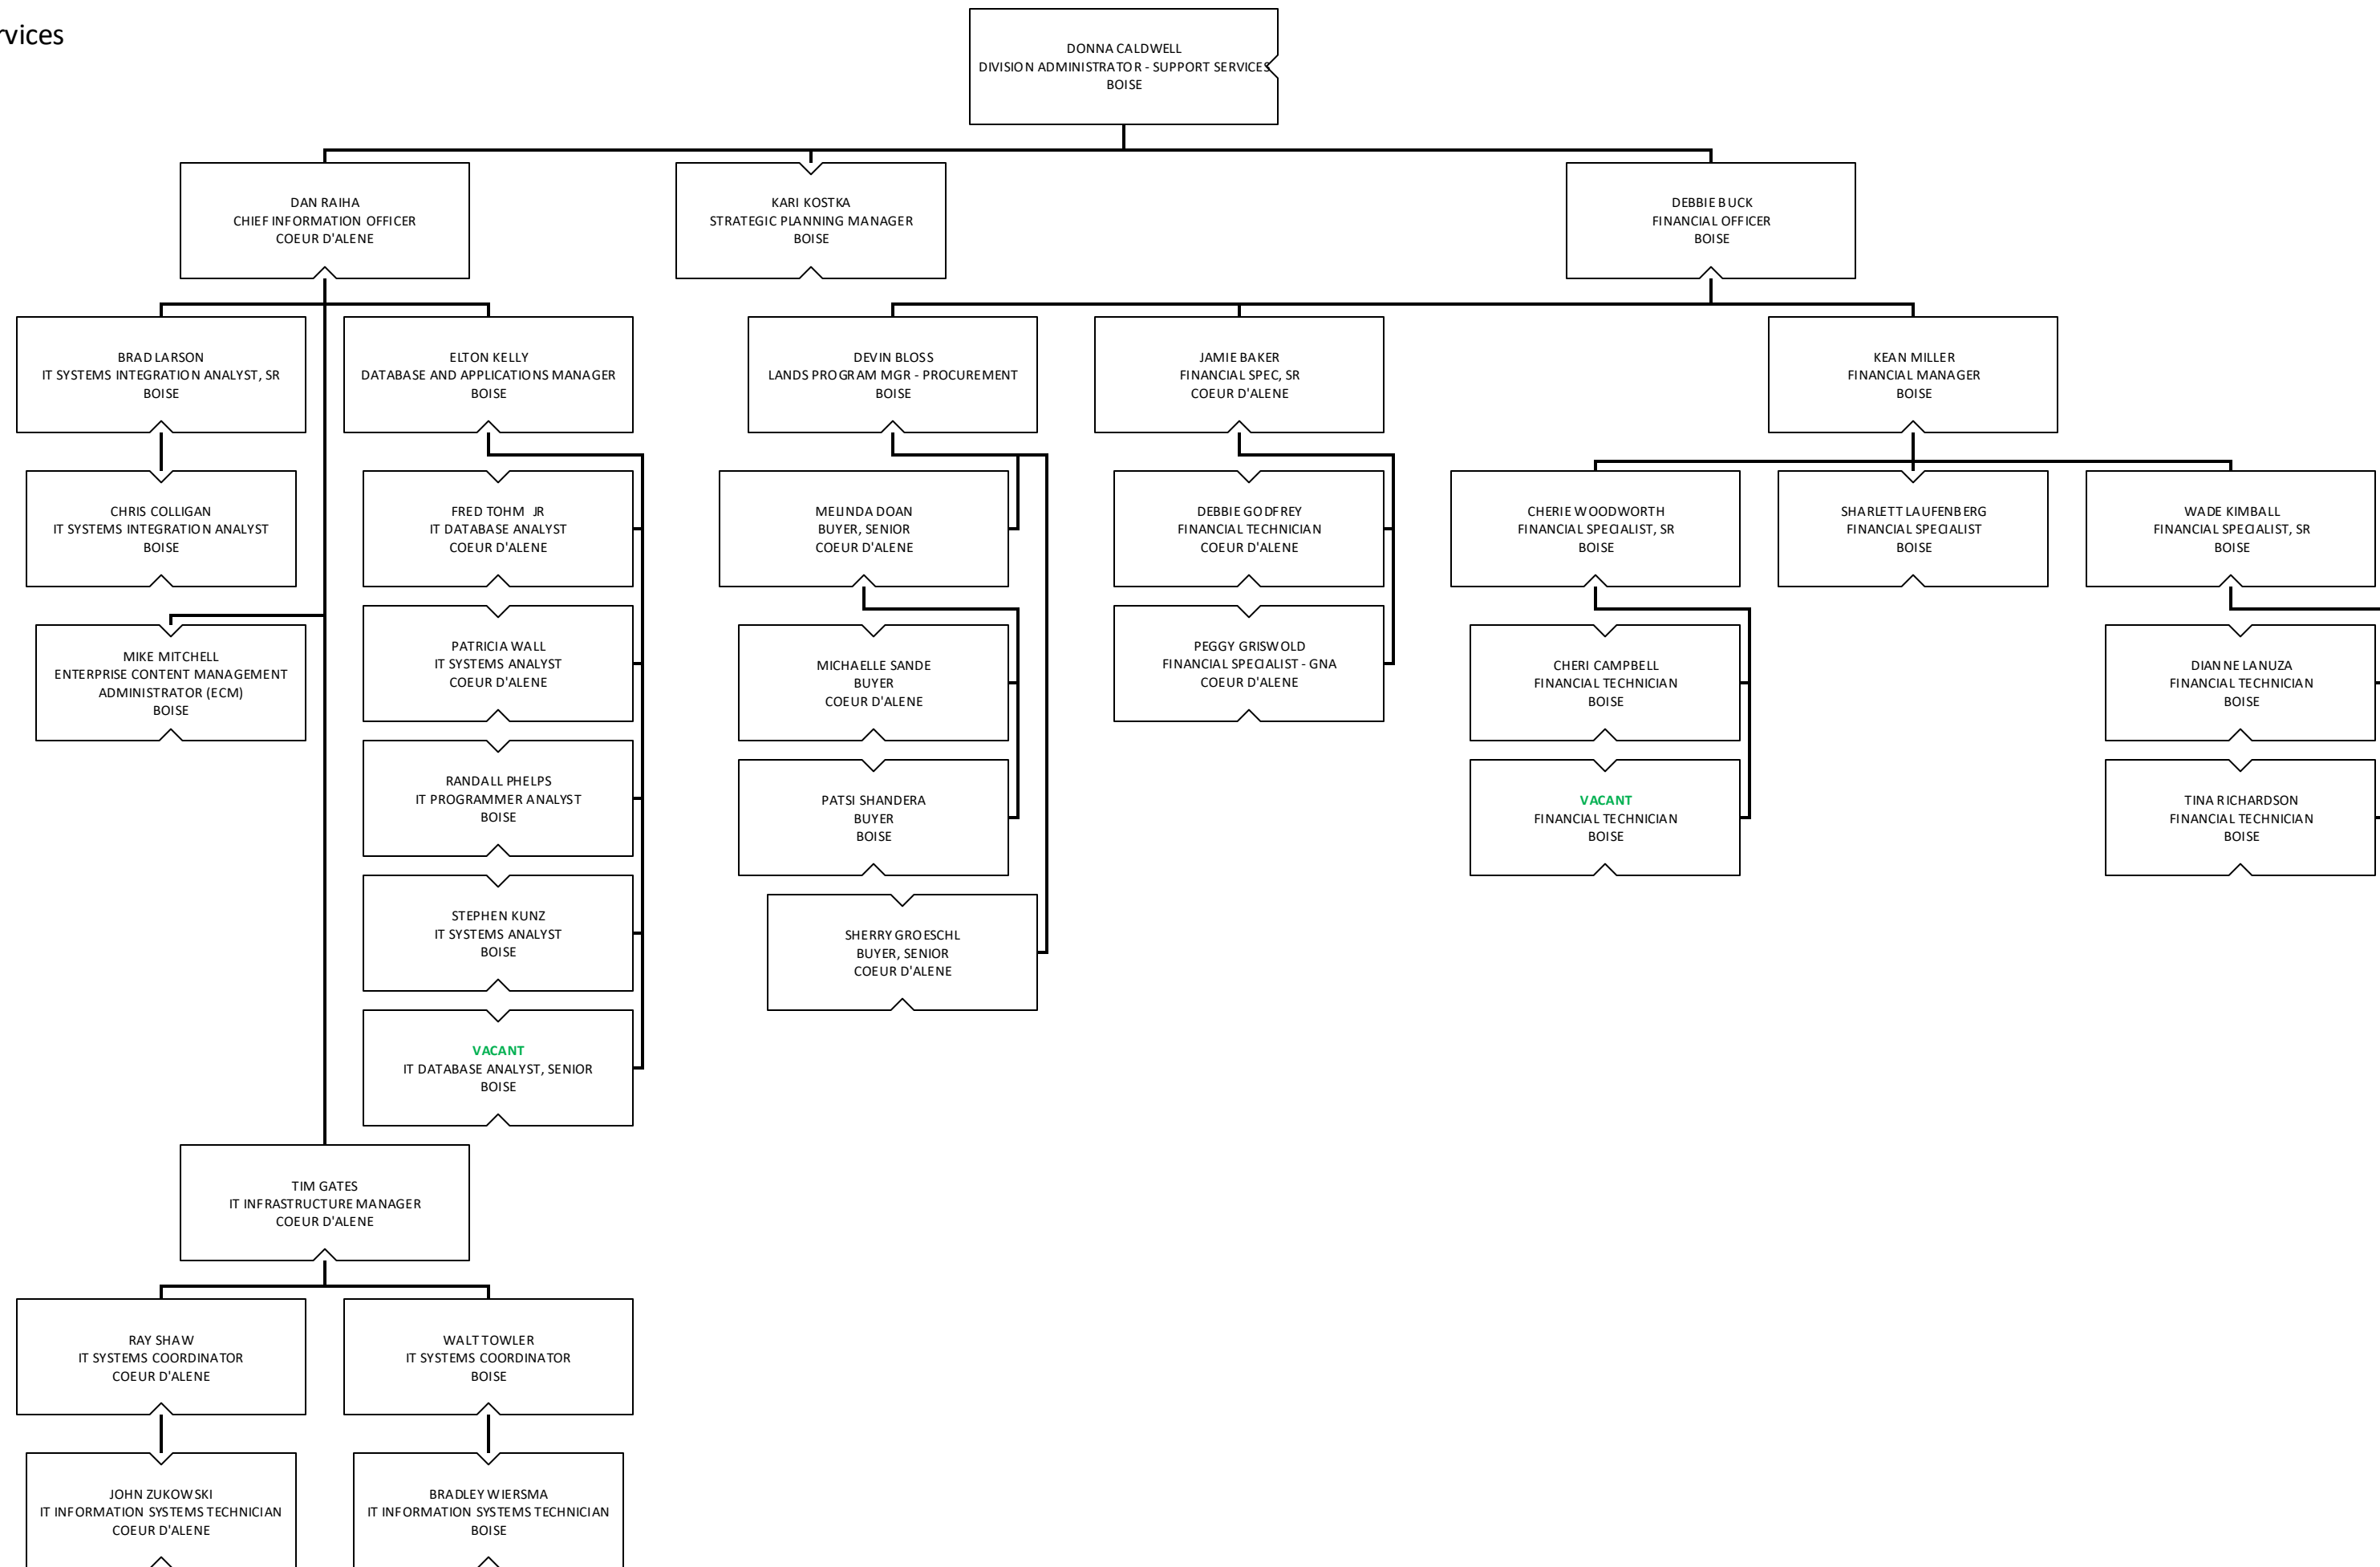

Idaho Department of Lands Organization Chart

Support Services

Oil and Gas

Lands and Waterways

Forestry and Fire

Forestry and Fire – Fire

Forestry and Fire – Forest Management

Priest Lake Supervisory Area

Pend Oreille Lake Supervisory Area

St. Joe Supervisory Area

RICK ARCANO
LANDS AREA MGR - ST. JOE
SAINT MARIES

DAVID GREENWOOD
LANDS RESOURCE SUPV - FOREST
MANAGEMENT
SAINT MARIES

DAVID GREGORY
LANDS RESOURCE SUPV - FOREST
MANAGEMENT
SAINT MARIES

VACANT
LANDS RESOURCE SPEC, SR - FOREST
MANAGEMENT
SAINT MARIES

Ponderosa Supervisory Area

Maggie Creek Supervisory Area

Clearwater Supervisory Area

Payette Lakes Supervisory Area

Southwest Supervisory Area

Eastern Supervisory Area