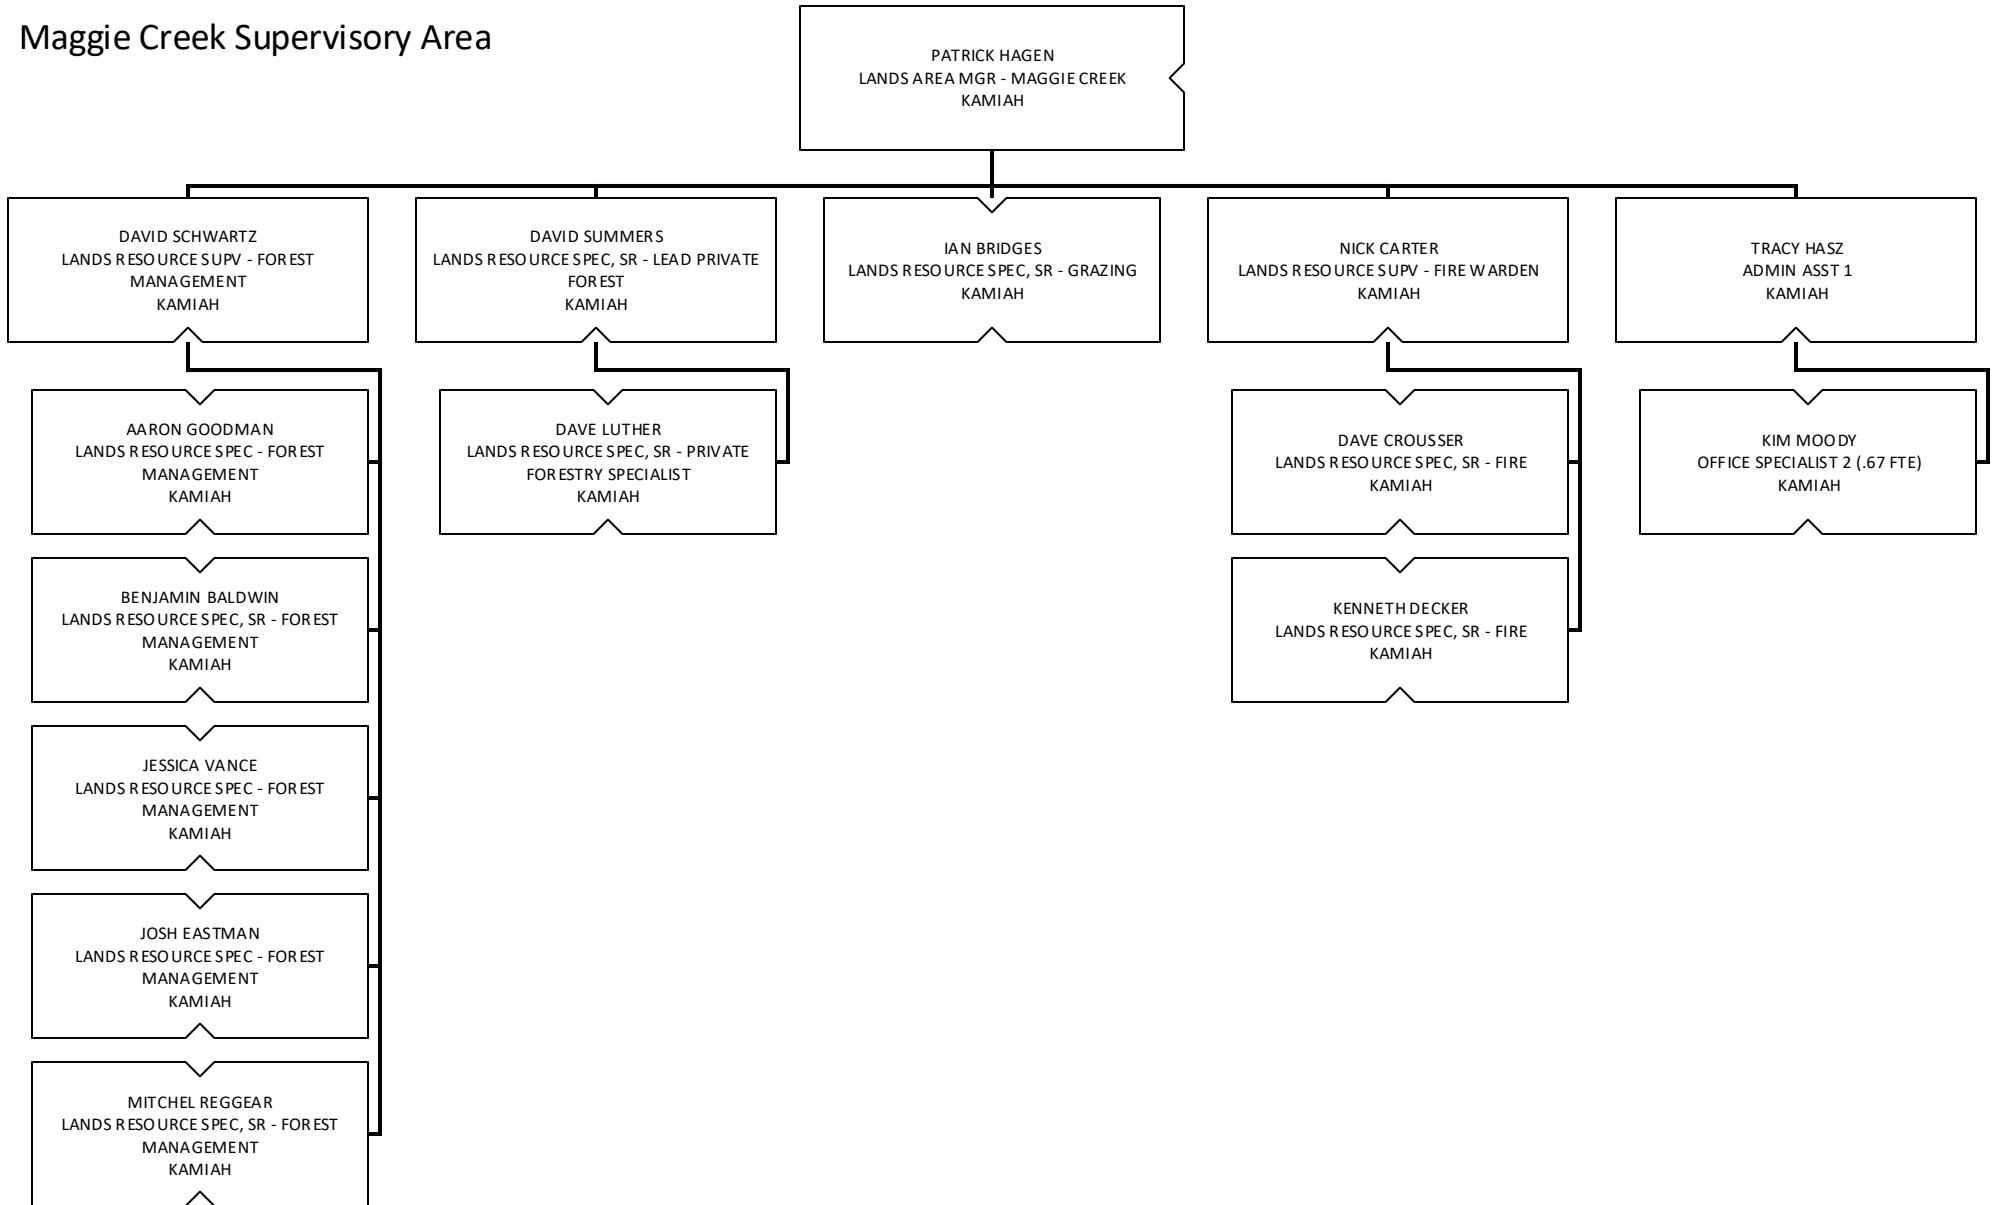

VACANT
LANDS RESOURCE SPEC, SR - FOREST
MANAGEMENT
SAINT MARIES

Ponderosa Supervisory Area

Maggie Creek Supervisory Area

Clearwater Supervisory Area

Payette Lakes Supervisory Area

Southwest Supervisory Area