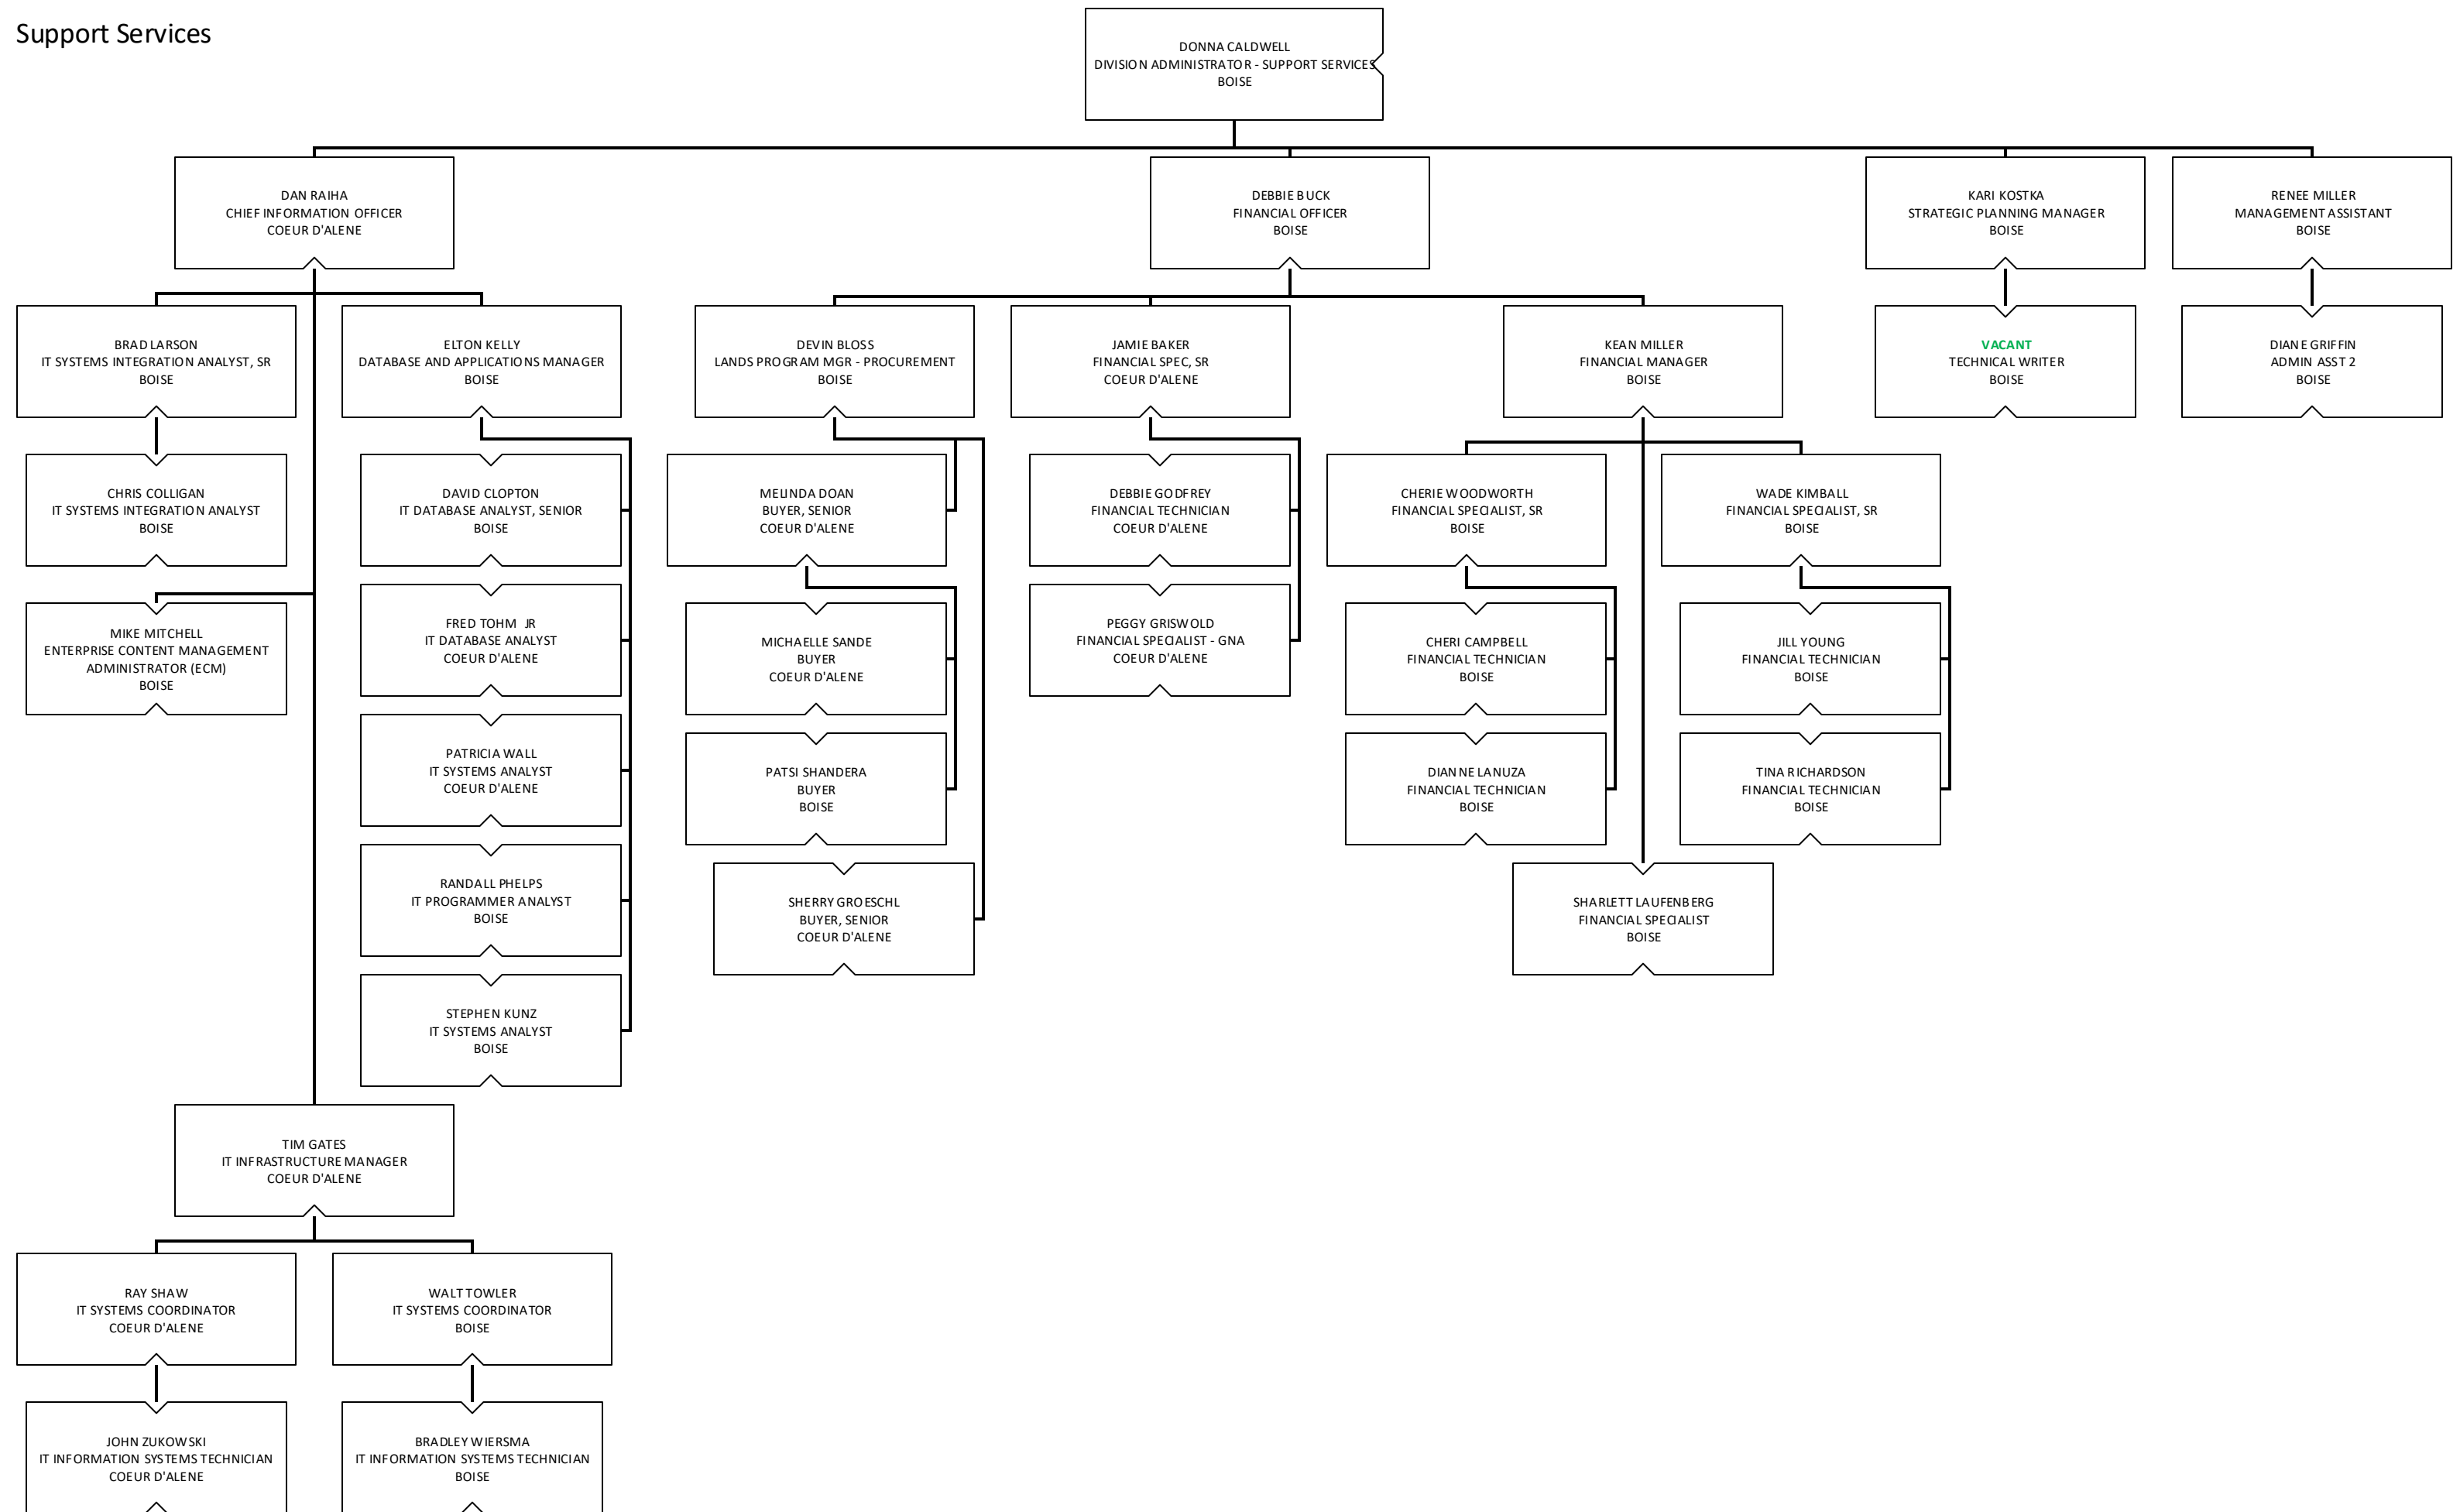

Idaho Department of Lands Organization Chart

Support Services

Oil and Gas

Lands and Waterways

Forestry and Fire

Forestry and Fire – Fire

Forestry and Fire – Forest Management

Priest Lake Supervisory Area

Pend Oreille Lake Supervisory Area

MICA Supervisory Area

St. Joe Supervisory Area

Ponderosa Supervisory Area

Maggie Creek Supervisory Area

Clearwater Supervisory Area

Payette Lakes Supervisory Area

Southwest Supervisory Area

Eastern Supervisory Area