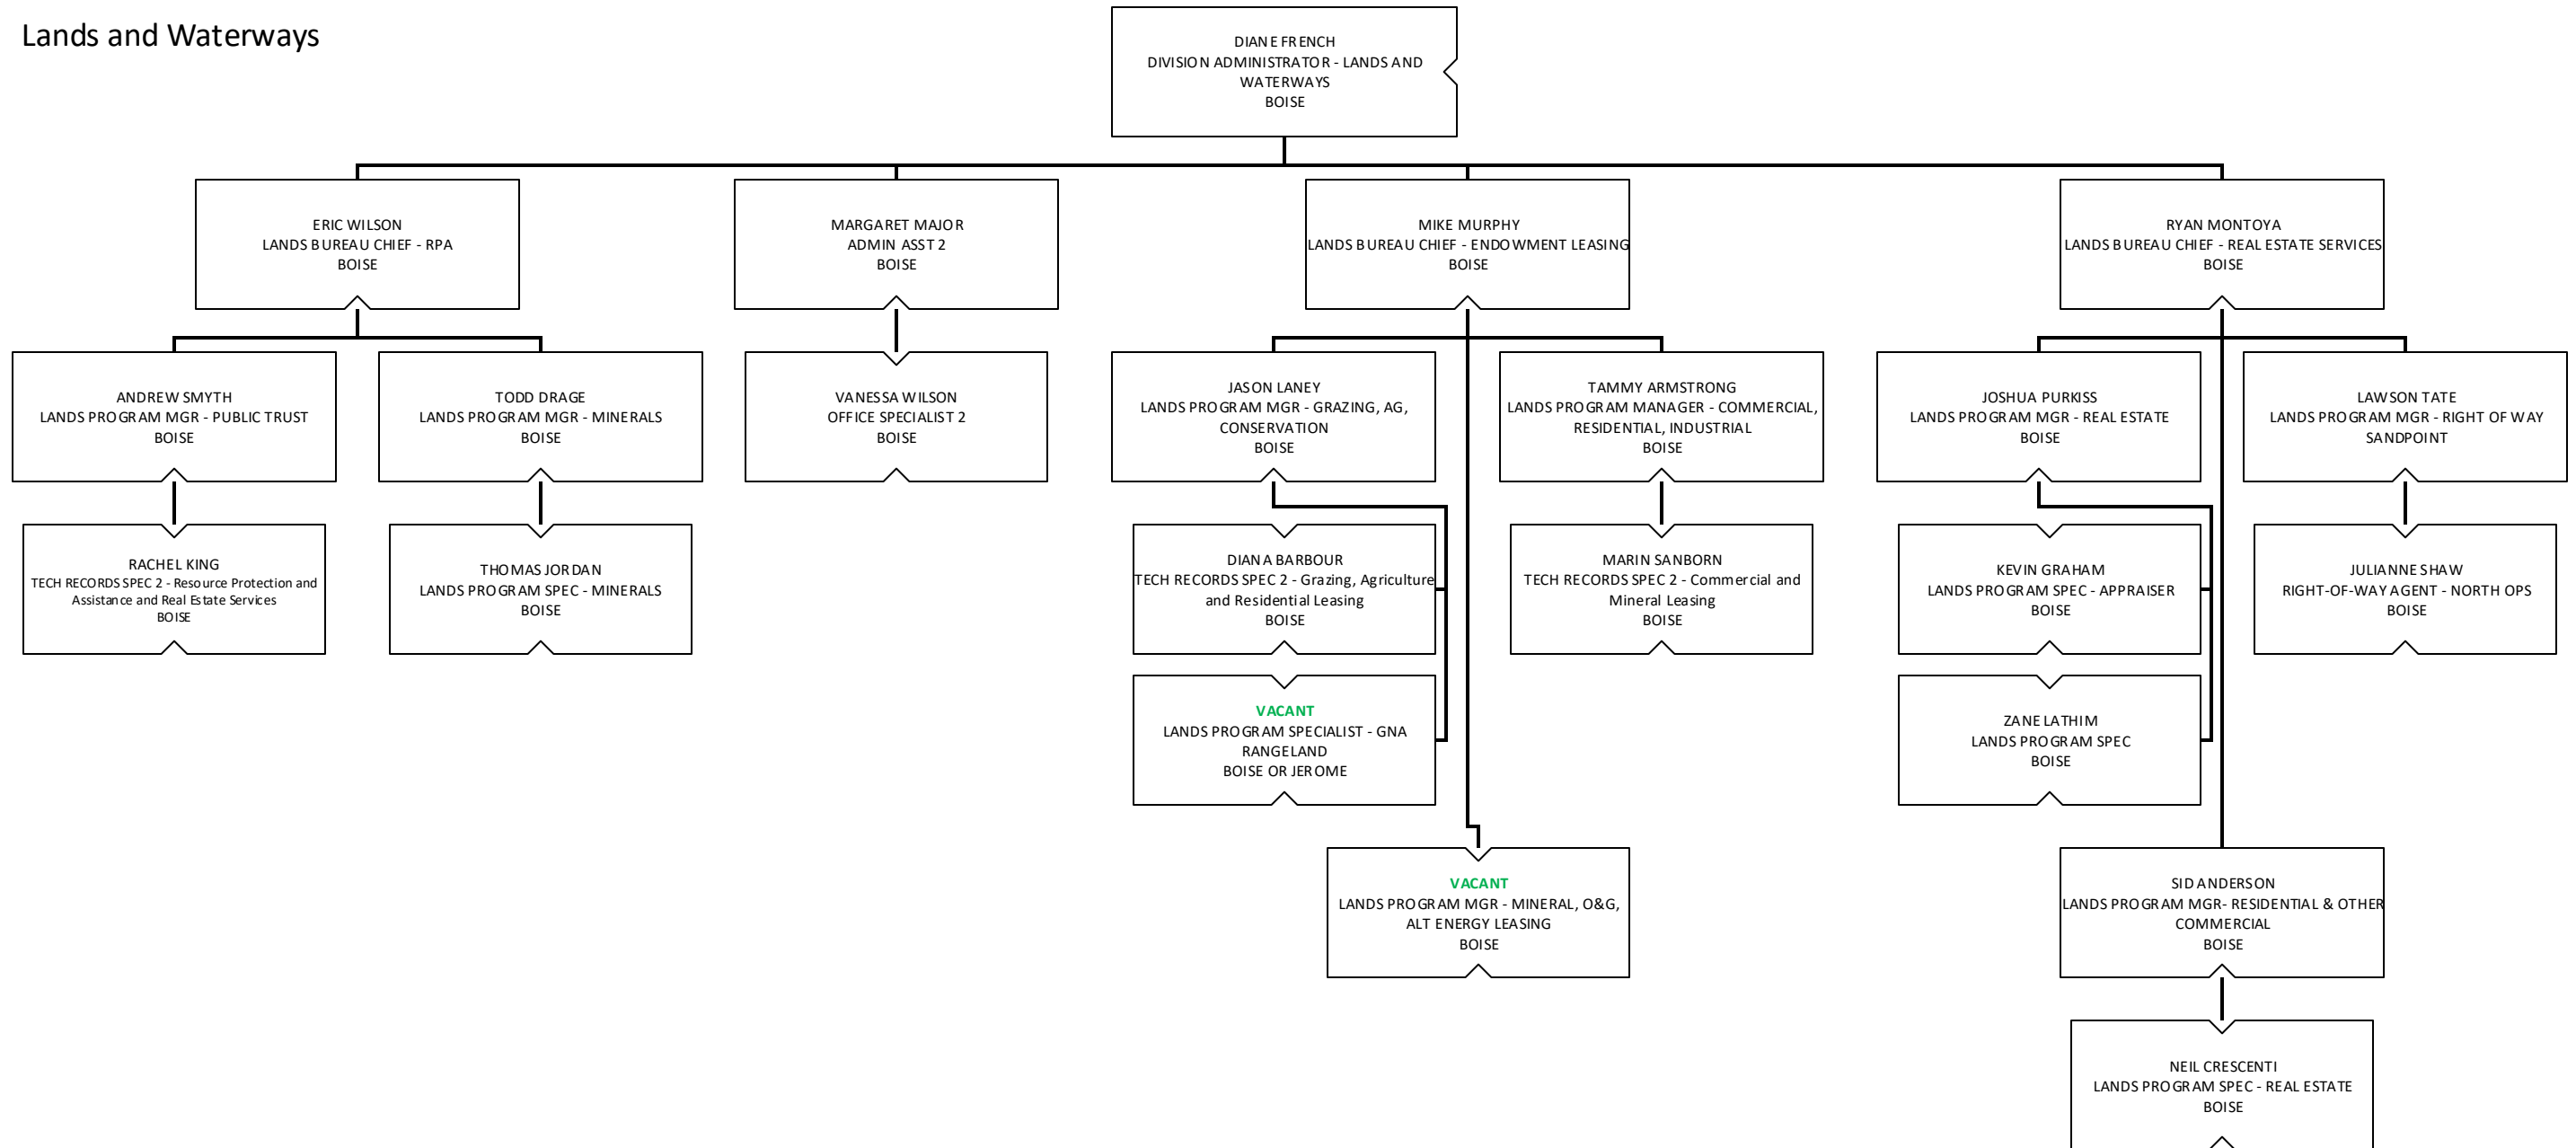

Idaho Department of Lands Organization Chart

Support Services

Oil and Gas

Lands and Waterways

Forestry and Fire

Forestry and Fire – Fire

Forestry and Fire – Forest Management

Priest Lake Supervisory Area

Pend Oreille Lake Supervisory Area

MICA Supervisory Area

St. Joe Supervisory Area

Ponderosa Supervisory Area

Maggie Creek Supervisory Area

Clearwater Supervisory Area

Payette Lakes Supervisory Area

Southwest Supervisory Area

Eastern Supervisory Area