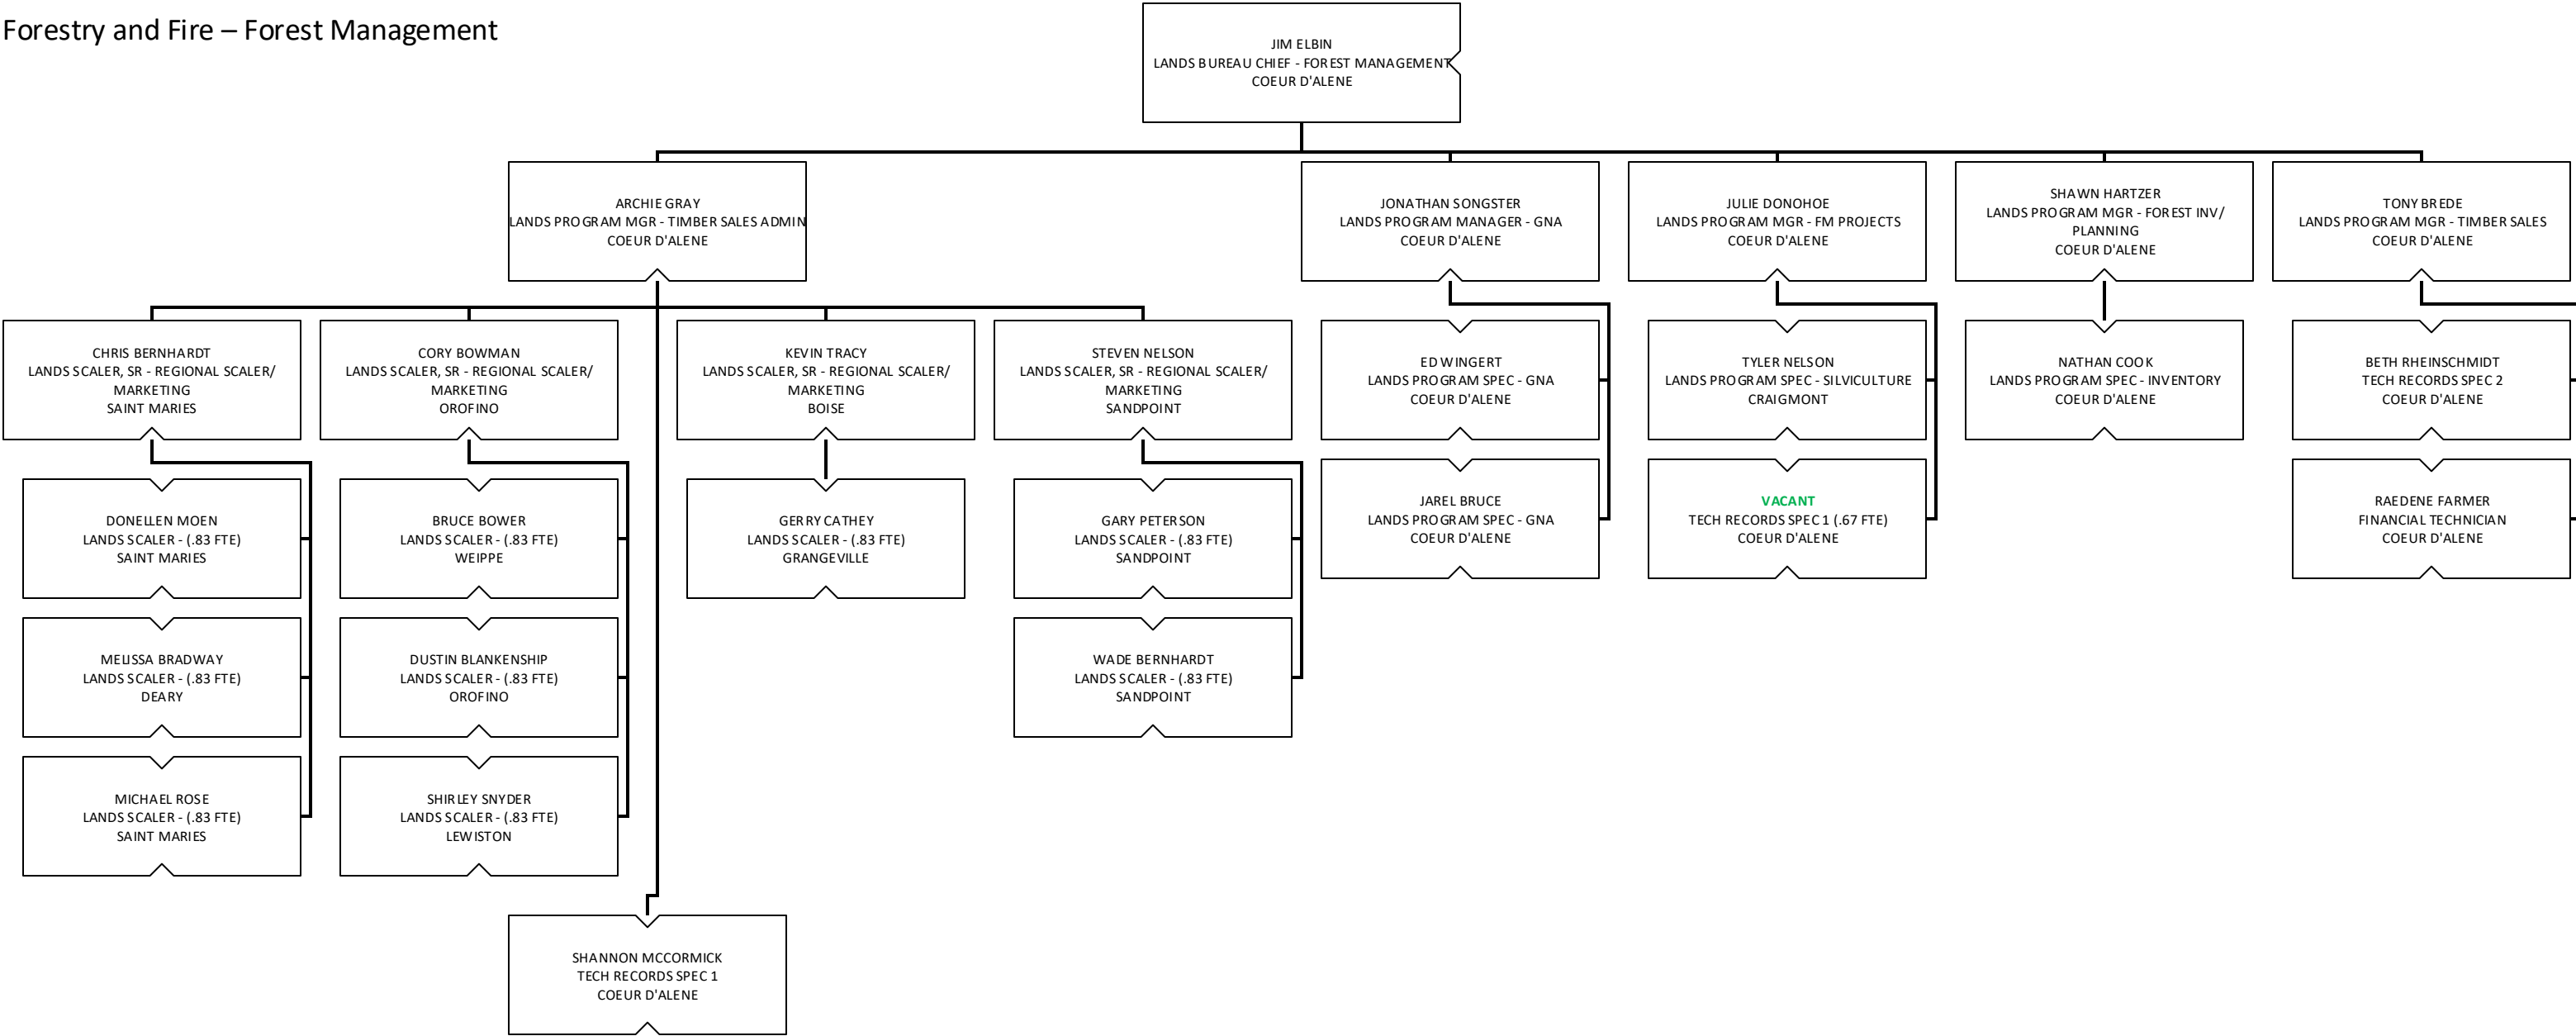

Idaho Department of Lands Organization Chart

Support Services

Oil and Gas

Lands and Waterways

Forestry and Fire

Forestry and Fire – Fire

Forestry and Fire – Forest Management

Priest Lake Supervisory Area

Pend Oreille Lake Supervisory Area

MICA Supervisory Area

St. Joe Supervisory Area

Ponderosa Supervisory Area

Maggie Creek Supervisory Area

Clearwater Supervisory Area

Payette Lakes Supervisory Area

Southwest Supervisory Area

Eastern Supervisory Area