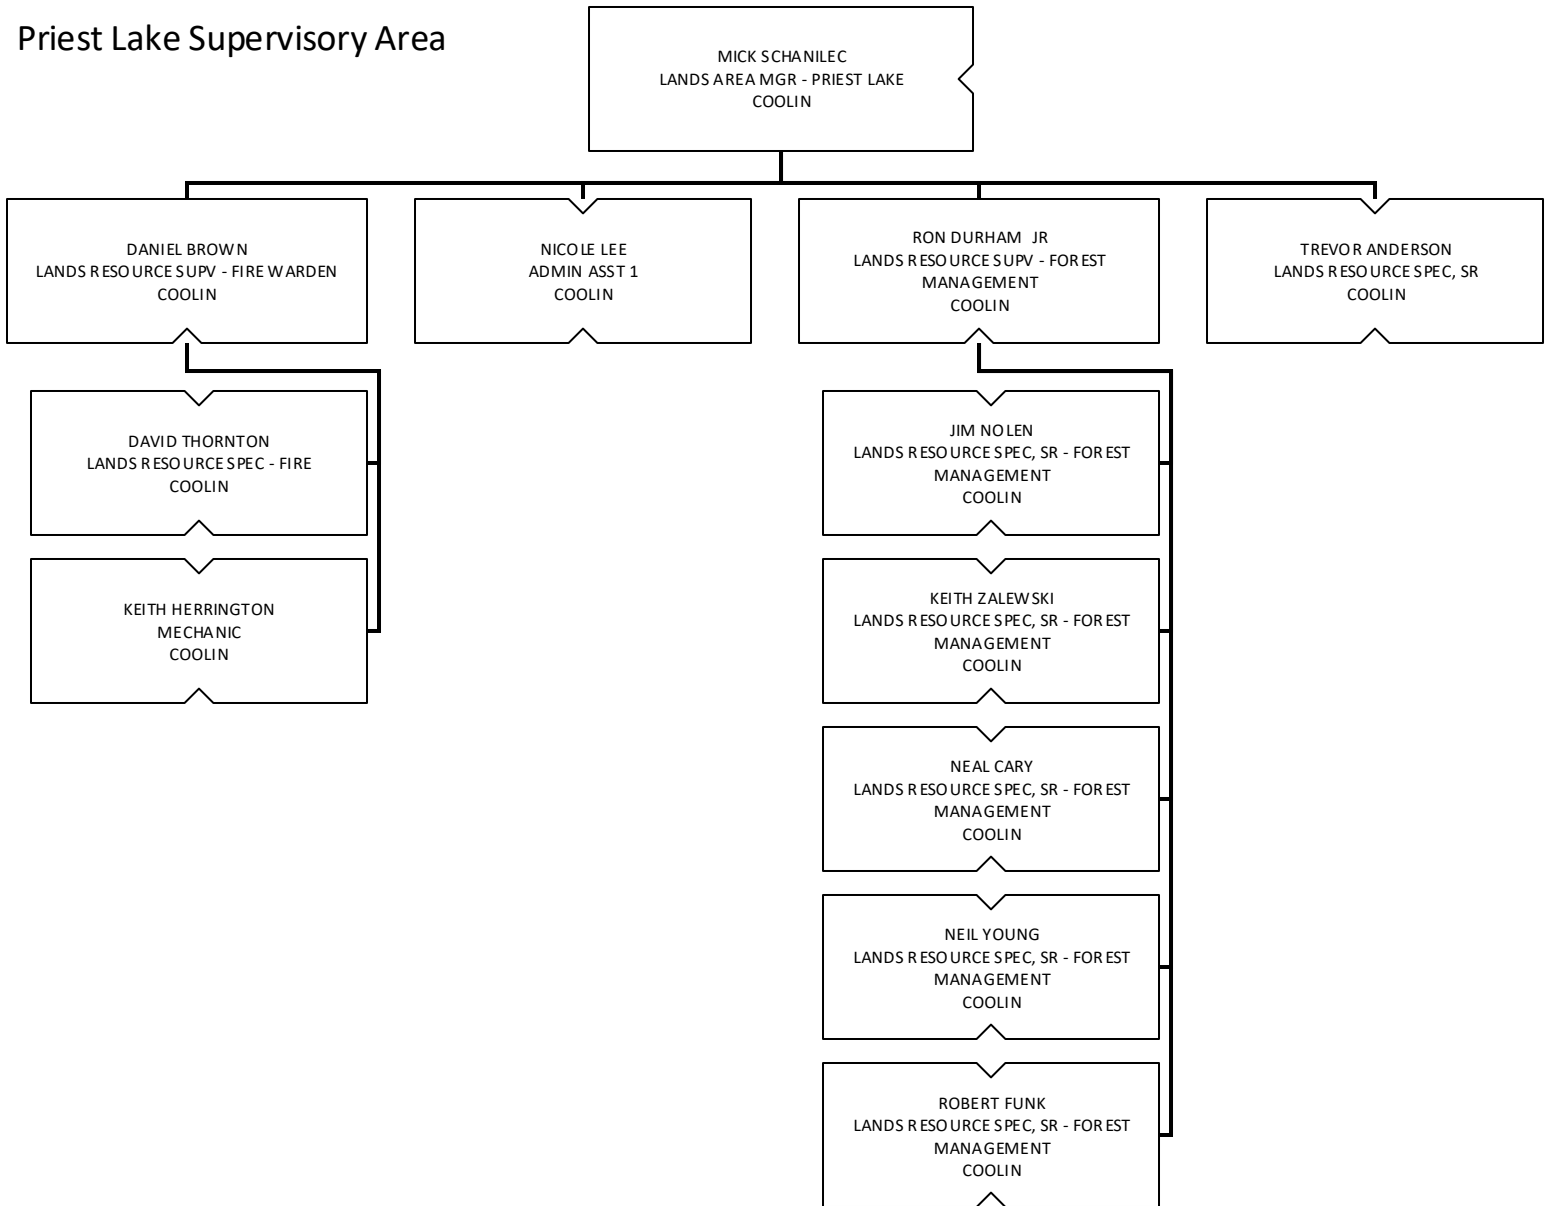

Idaho Department of Lands Organization Chart

Support Services

Oil and Gas

Lands and Waterways

Forestry and Fire

Forestry and Fire – Fire

Forestry and Fire – Forest Management

Priest Lake Supervisory Area

Pend Oreille Lake Supervisory Area

MICA Supervisory Area

St. Joe Supervisory Area

Ponderosa Supervisory Area

Maggie Creek Supervisory Area

Clearwater Supervisory Area

Payette Lakes Supervisory Area

Southwest Supervisory Area

Eastern Supervisory Area