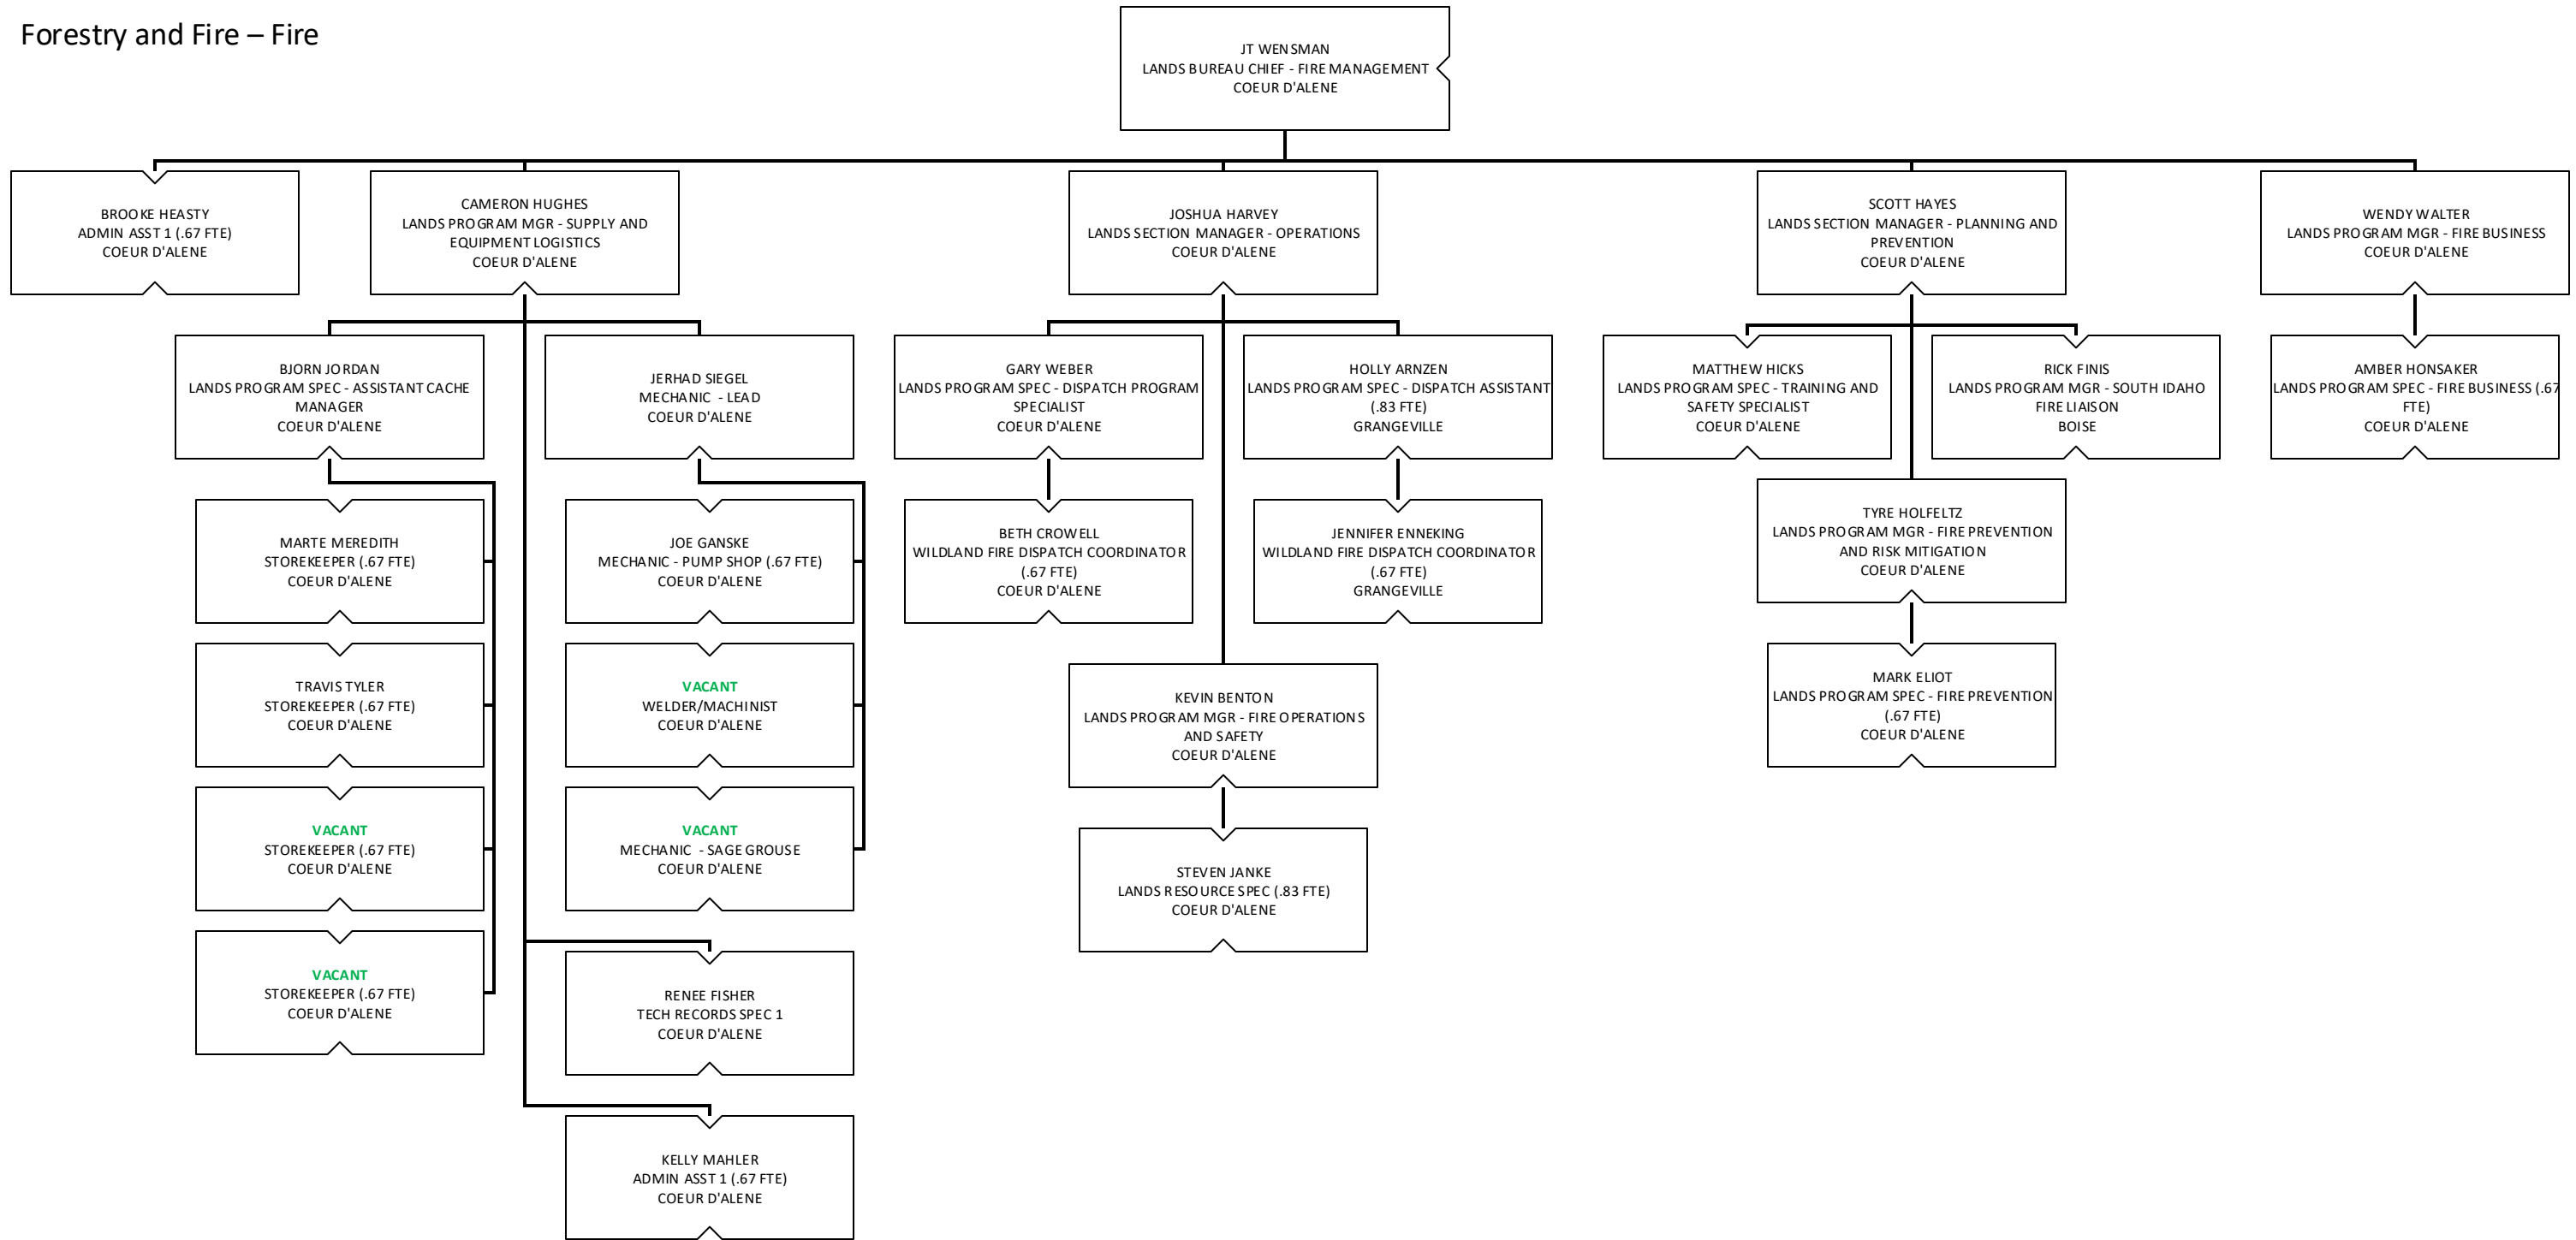

Idaho Department of Lands Organization Chart

Support Services

Oil and Gas

Lands and Waterways

Forestry and Fire

Forestry and Fire – Fire

Forestry and Fire – Forest Management

Priest Lake Supervisory Area

Pend Oreille Lake Supervisory Area

MICA Supervisory Area

St. Joe Supervisory Area

Ponderosa Supervisory Area

Maggie Creek Supervisory Area

Clearwater Supervisory Area

Payette Lakes Supervisory Area

Southwest Supervisory Area

Eastern Supervisory Area