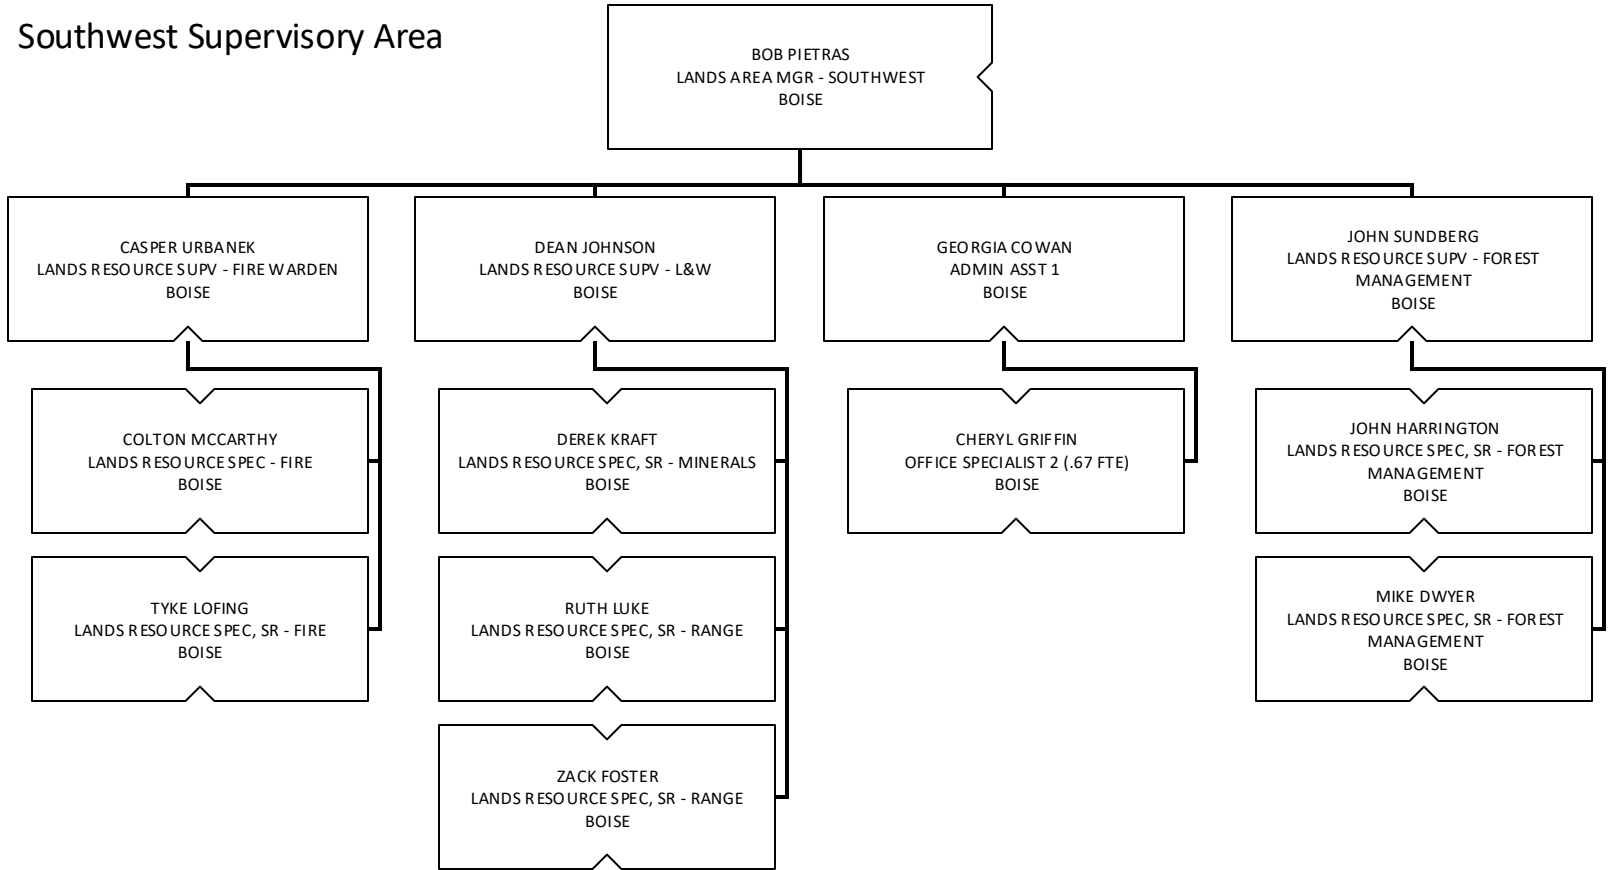

Idaho Department of Lands Organization Chart

Support Services

Oil and Gas

Lands and Waterways

Forestry and Fire

Forestry and Fire – Fire

Forestry and Fire – Forest Management

Priest Lake Supervisory Area

Pend Oreille Lake Supervisory Area

MICA Supervisory Area

St. Joe Supervisory Area

Ponderosa Supervisory Area

Maggie Creek Supervisory Area

Clearwater Supervisory Area

Payette Lakes Supervisory Area

Southwest Supervisory Area

Eastern Supervisory Area