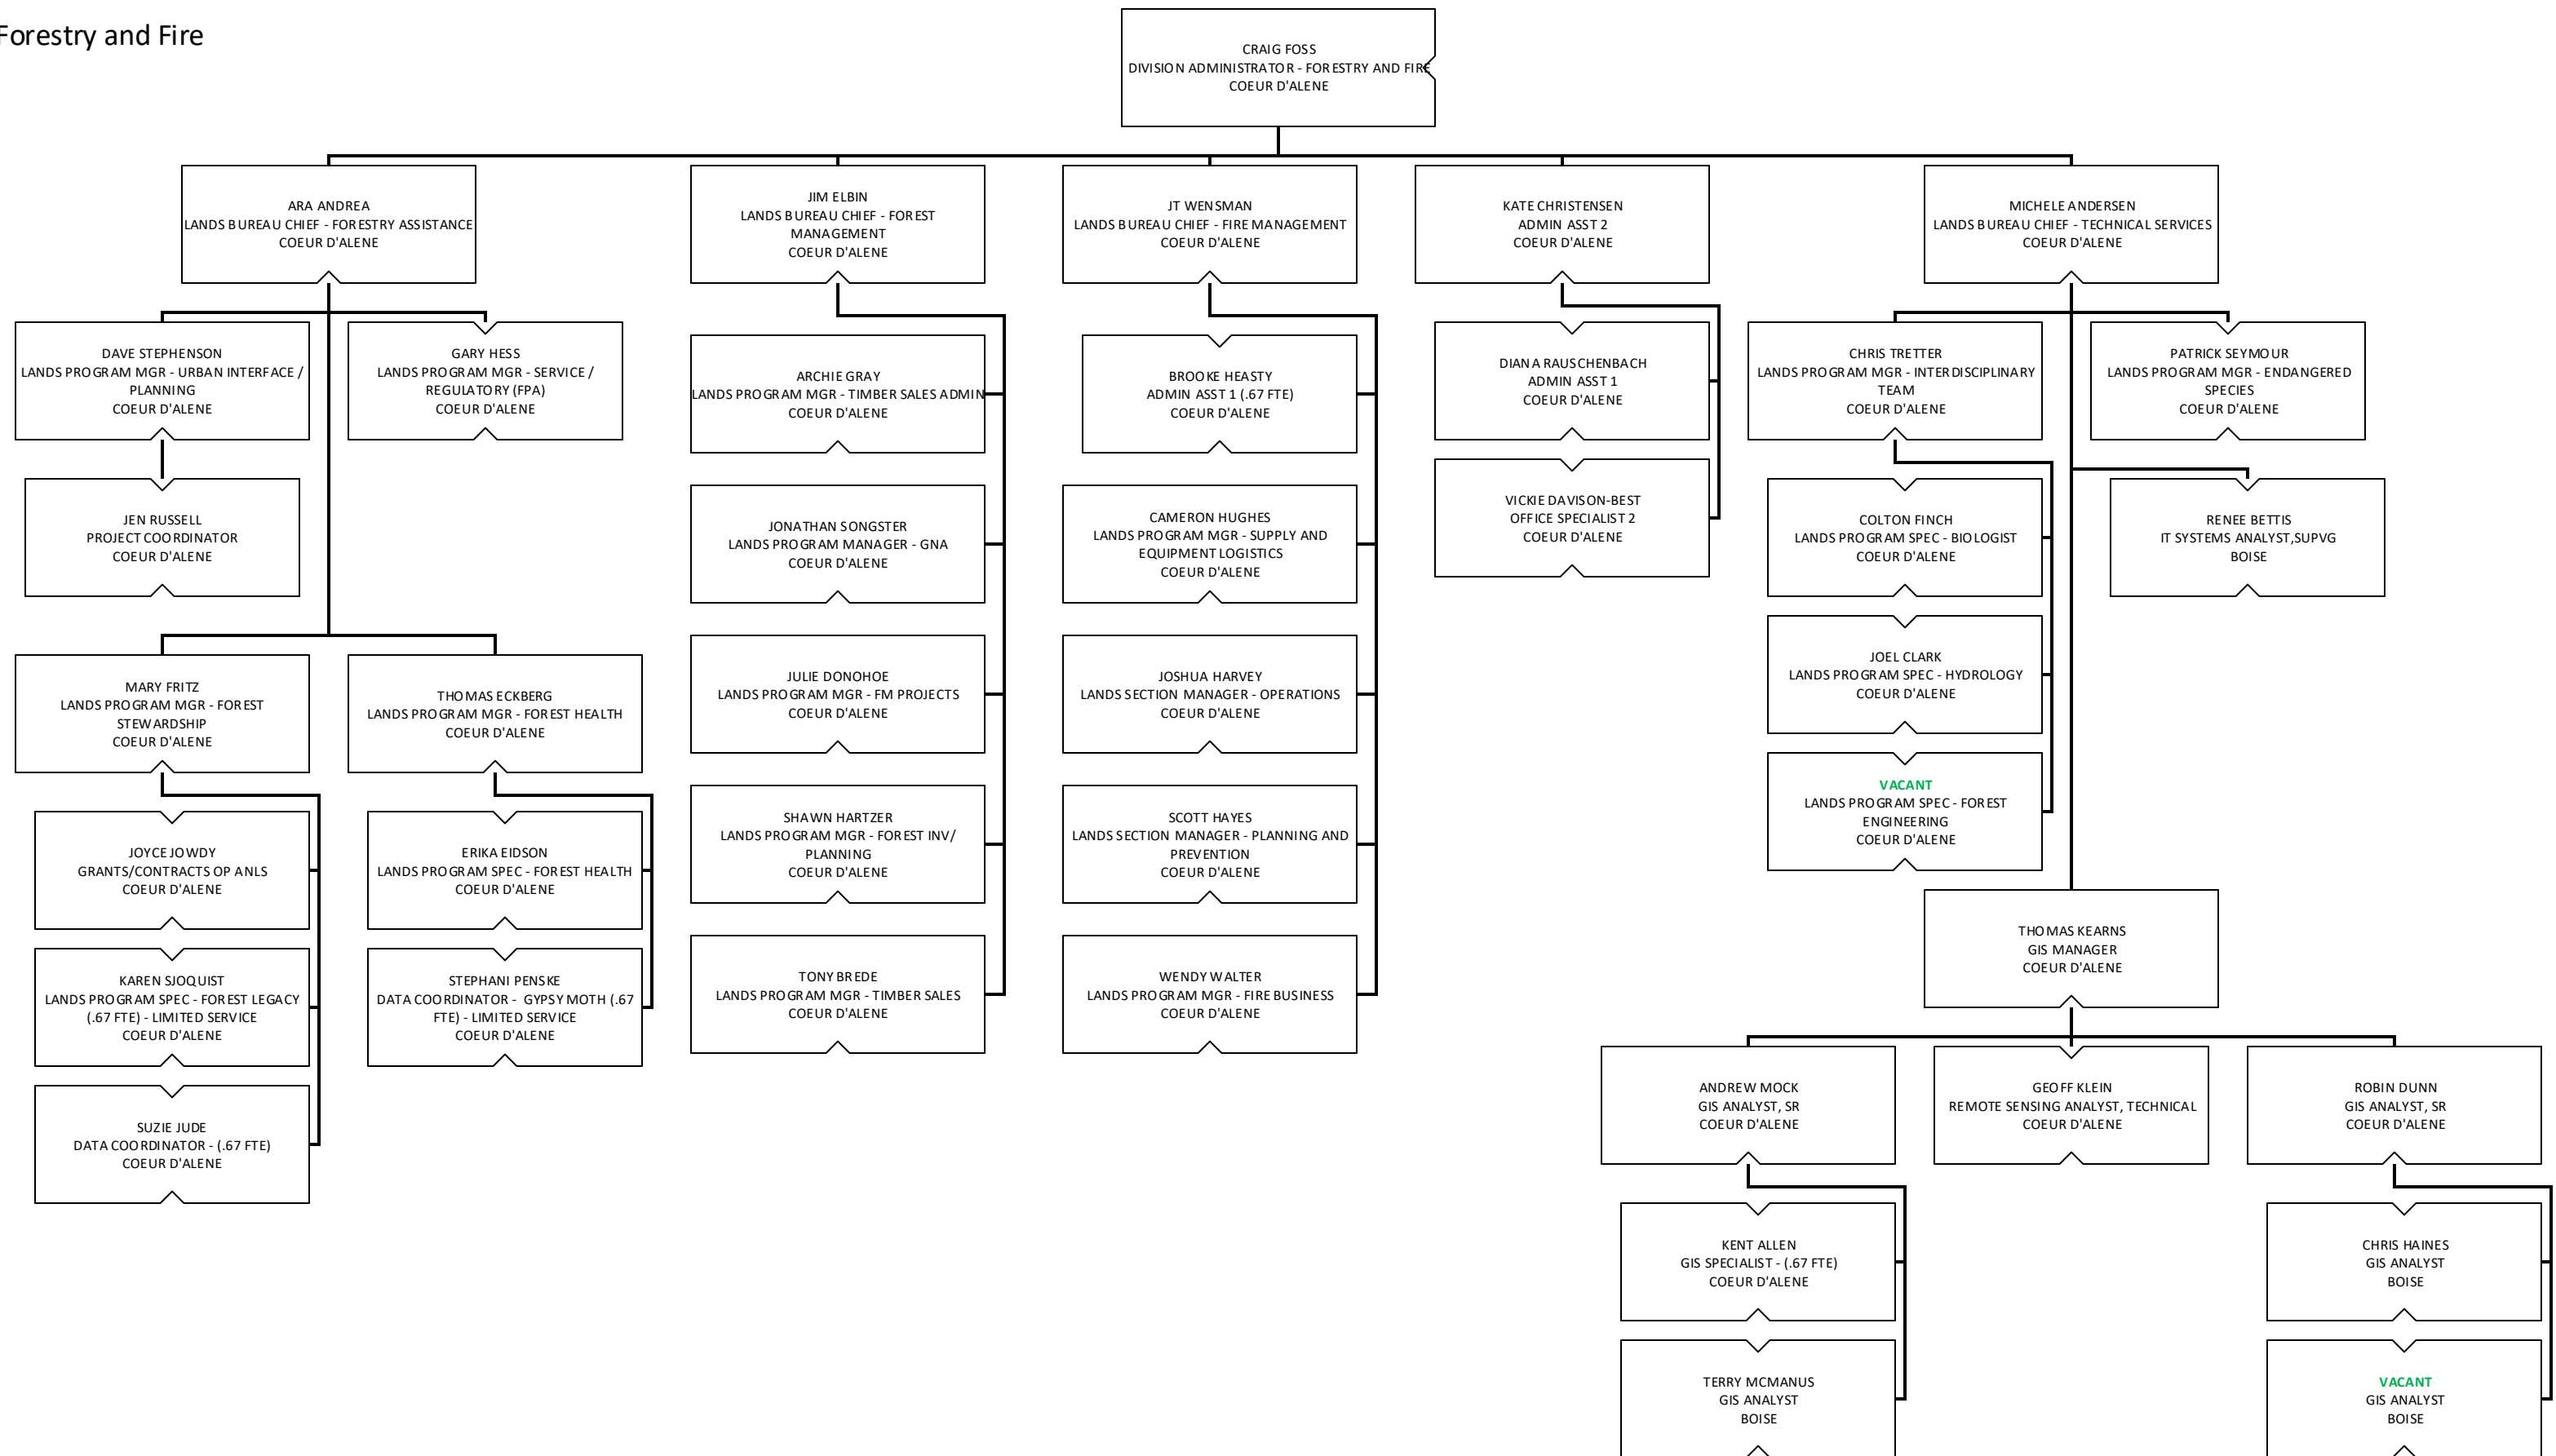

Idaho Department of Lands Organization Chart

Support Services

Oil and Gas

Lands and Waterways

Forestry and Fire

Forestry and Fire – Fire

Forestry and Fire – Forest Management

Priest Lake Supervisory Area

Pend Oreille Lake Supervisory Area

MICA Supervisory Area

St. Joe Supervisory Area

Ponderosa Supervisory Area

Maggie Creek Supervisory Area

Clearwater Supervisory Area

Payette Lakes Supervisory Area

Southwest Supervisory Area

Eastern Supervisory Area