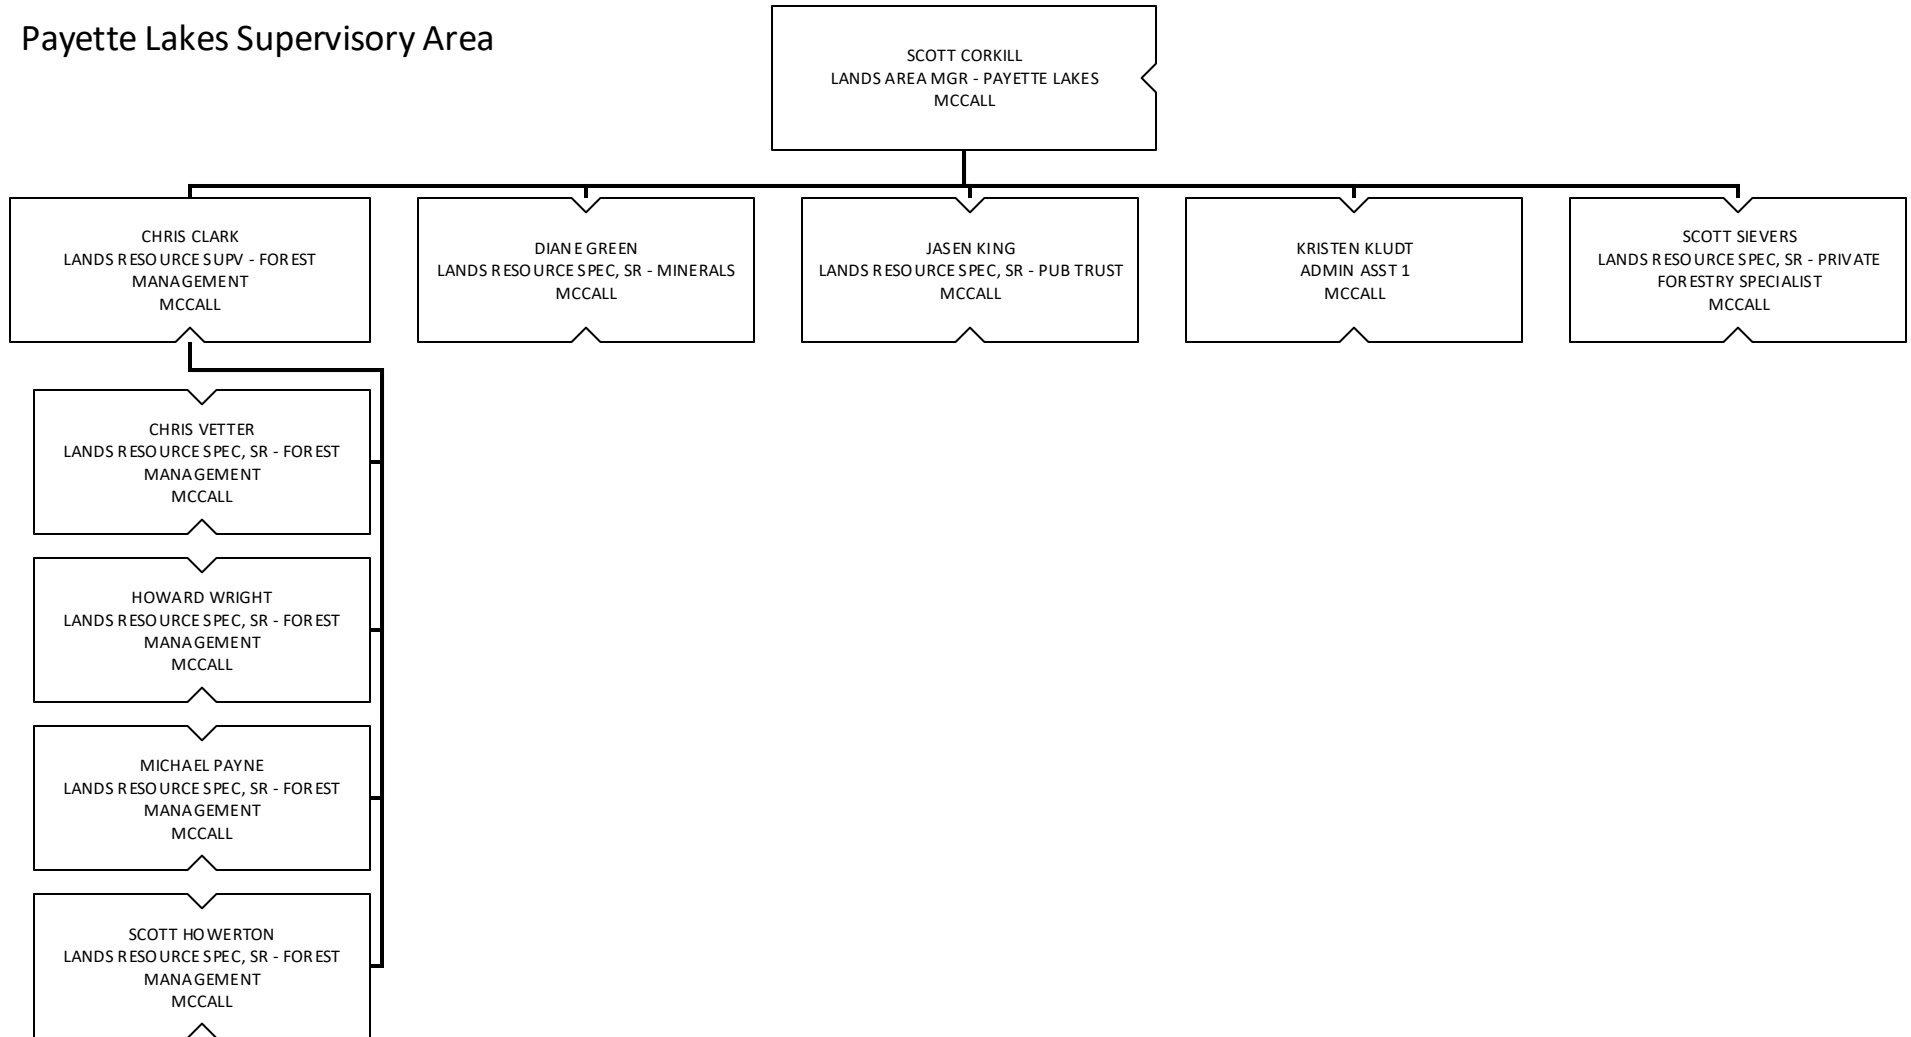

Idaho Department of Lands Organization Chart

Support Services

Oil and Gas

Lands and Waterways

Forestry and Fire

Forestry and Fire – Fire

Forestry and Fire – Forest Management

Priest Lake Supervisory Area

Pend Oreille Lake Supervisory Area

MICA Supervisory Area

St. Joe Supervisory Area

Ponderosa Supervisory Area

Maggie Creek Supervisory Area

Clearwater Supervisory Area

Payette Lakes Supervisory Area

Southwest Supervisory Area

Eastern Supervisory Area