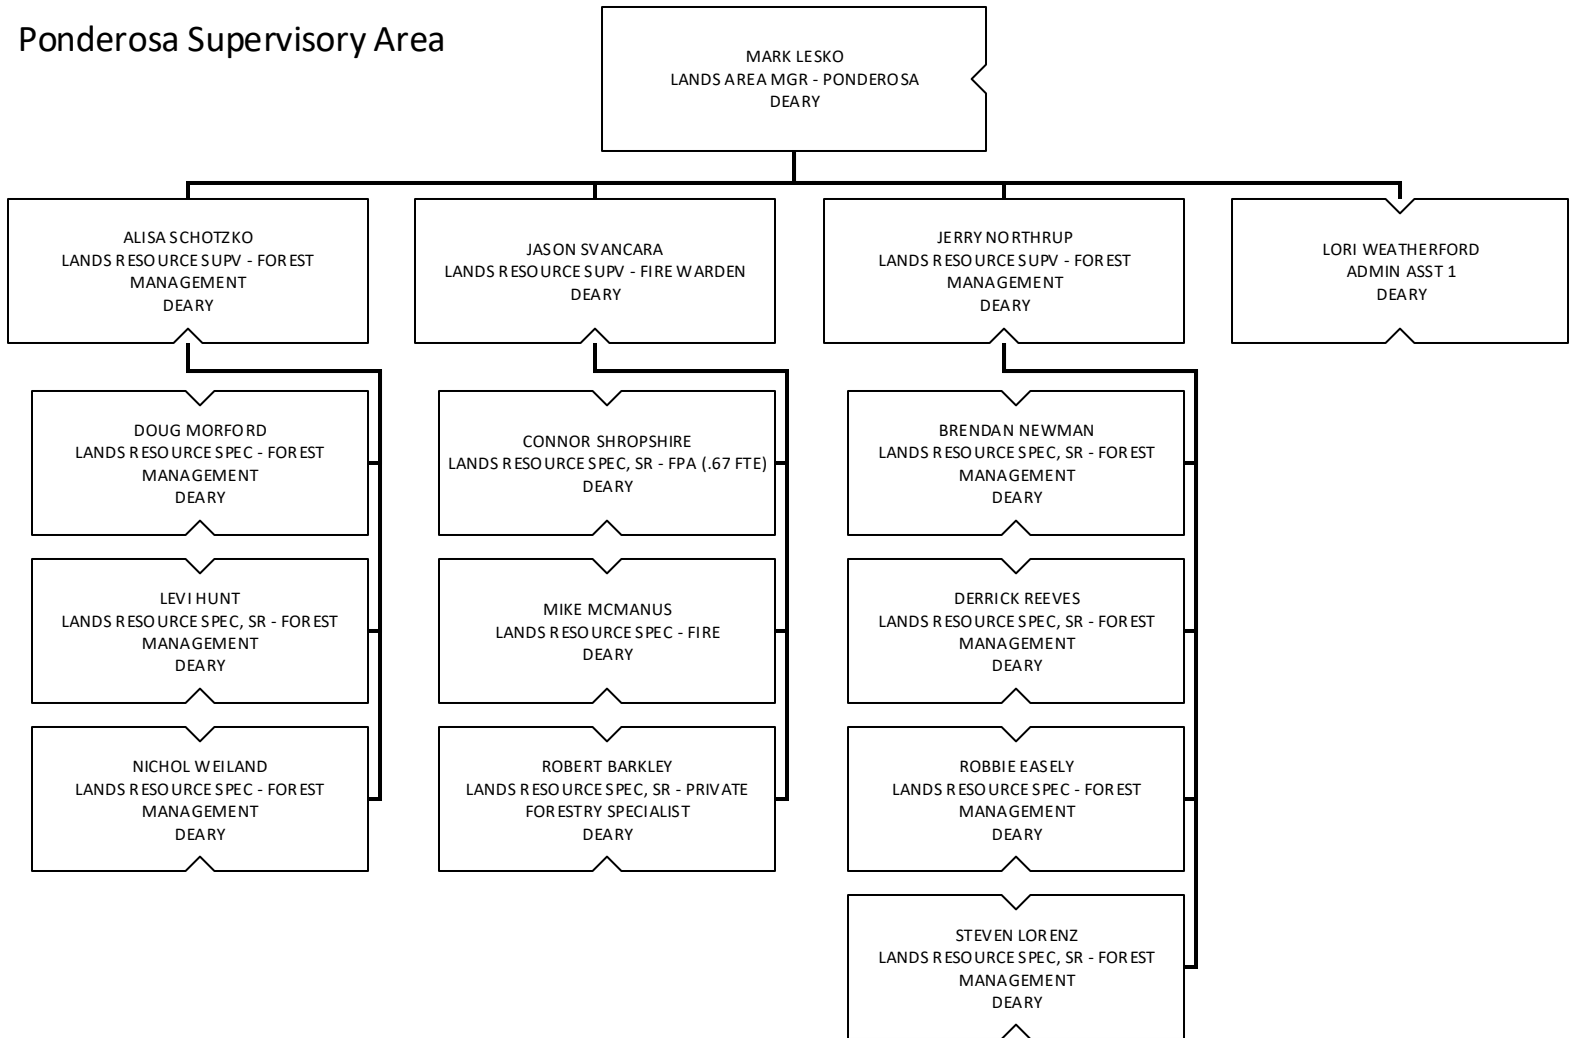

Idaho Department of Lands Organization Chart

Support Services

Oil and Gas

Lands and Waterways

Forestry and Fire

Forestry and Fire – Fire

Forestry and Fire – Forest Management

Priest Lake Supervisory Area

Pend Oreille Lake Supervisory Area

MICA Supervisory Area

St. Joe Supervisory Area

Ponderosa Supervisory Area

Maggie Creek Supervisory Area

Clearwater Supervisory Area

Payette Lakes Supervisory Area

Southwest Supervisory Area

Eastern Supervisory Area