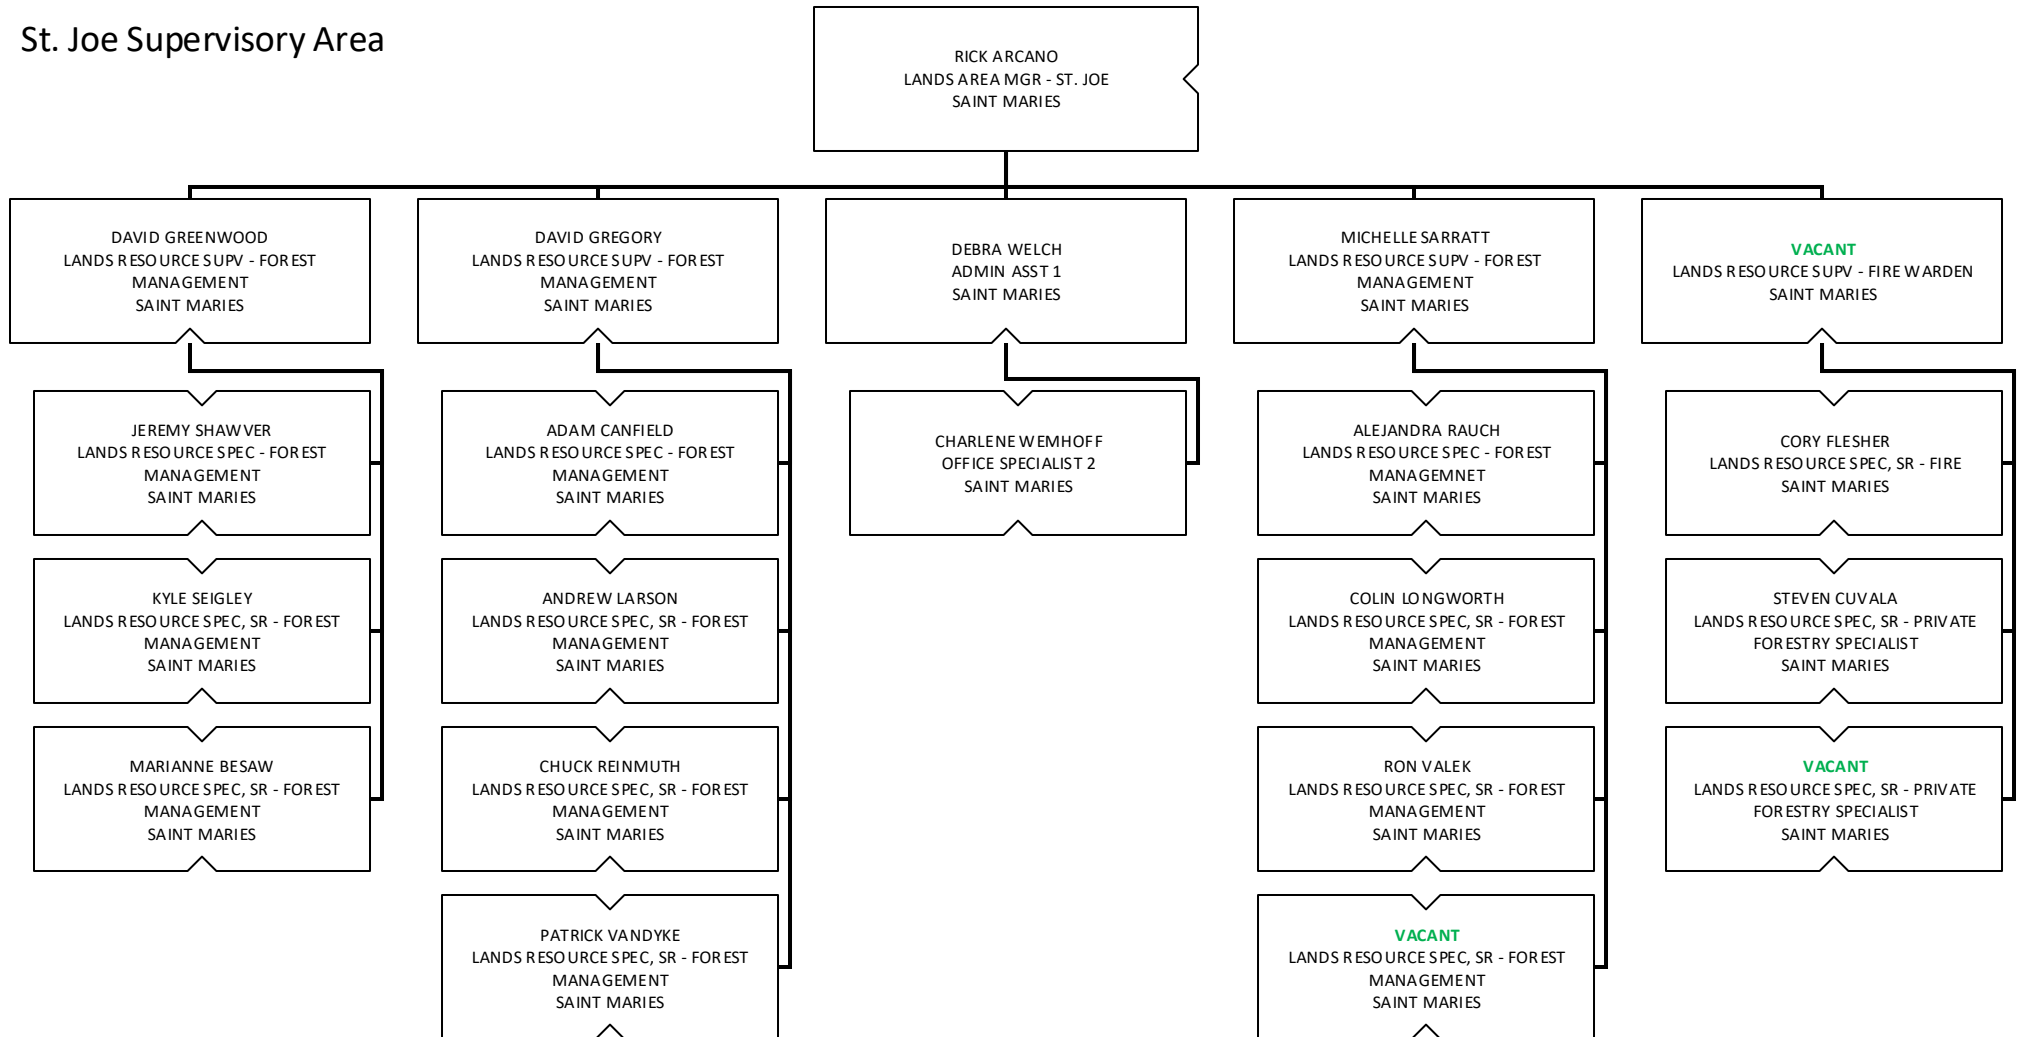

Idaho Department of Lands Organization Chart

Support Services

Oil and Gas

Lands and Waterways

Forestry and Fire

Forestry and Fire – Fire

Forestry and Fire – Forest Management

Priest Lake Supervisory Area

Pend Oreille Lake Supervisory Area

MICA Supervisory Area

St. Joe Supervisory Area

Ponderosa Supervisory Area

Maggie Creek Supervisory Area

Clearwater Supervisory Area

Payette Lakes Supervisory Area

Southwest Supervisory Area

Eastern Supervisory Area