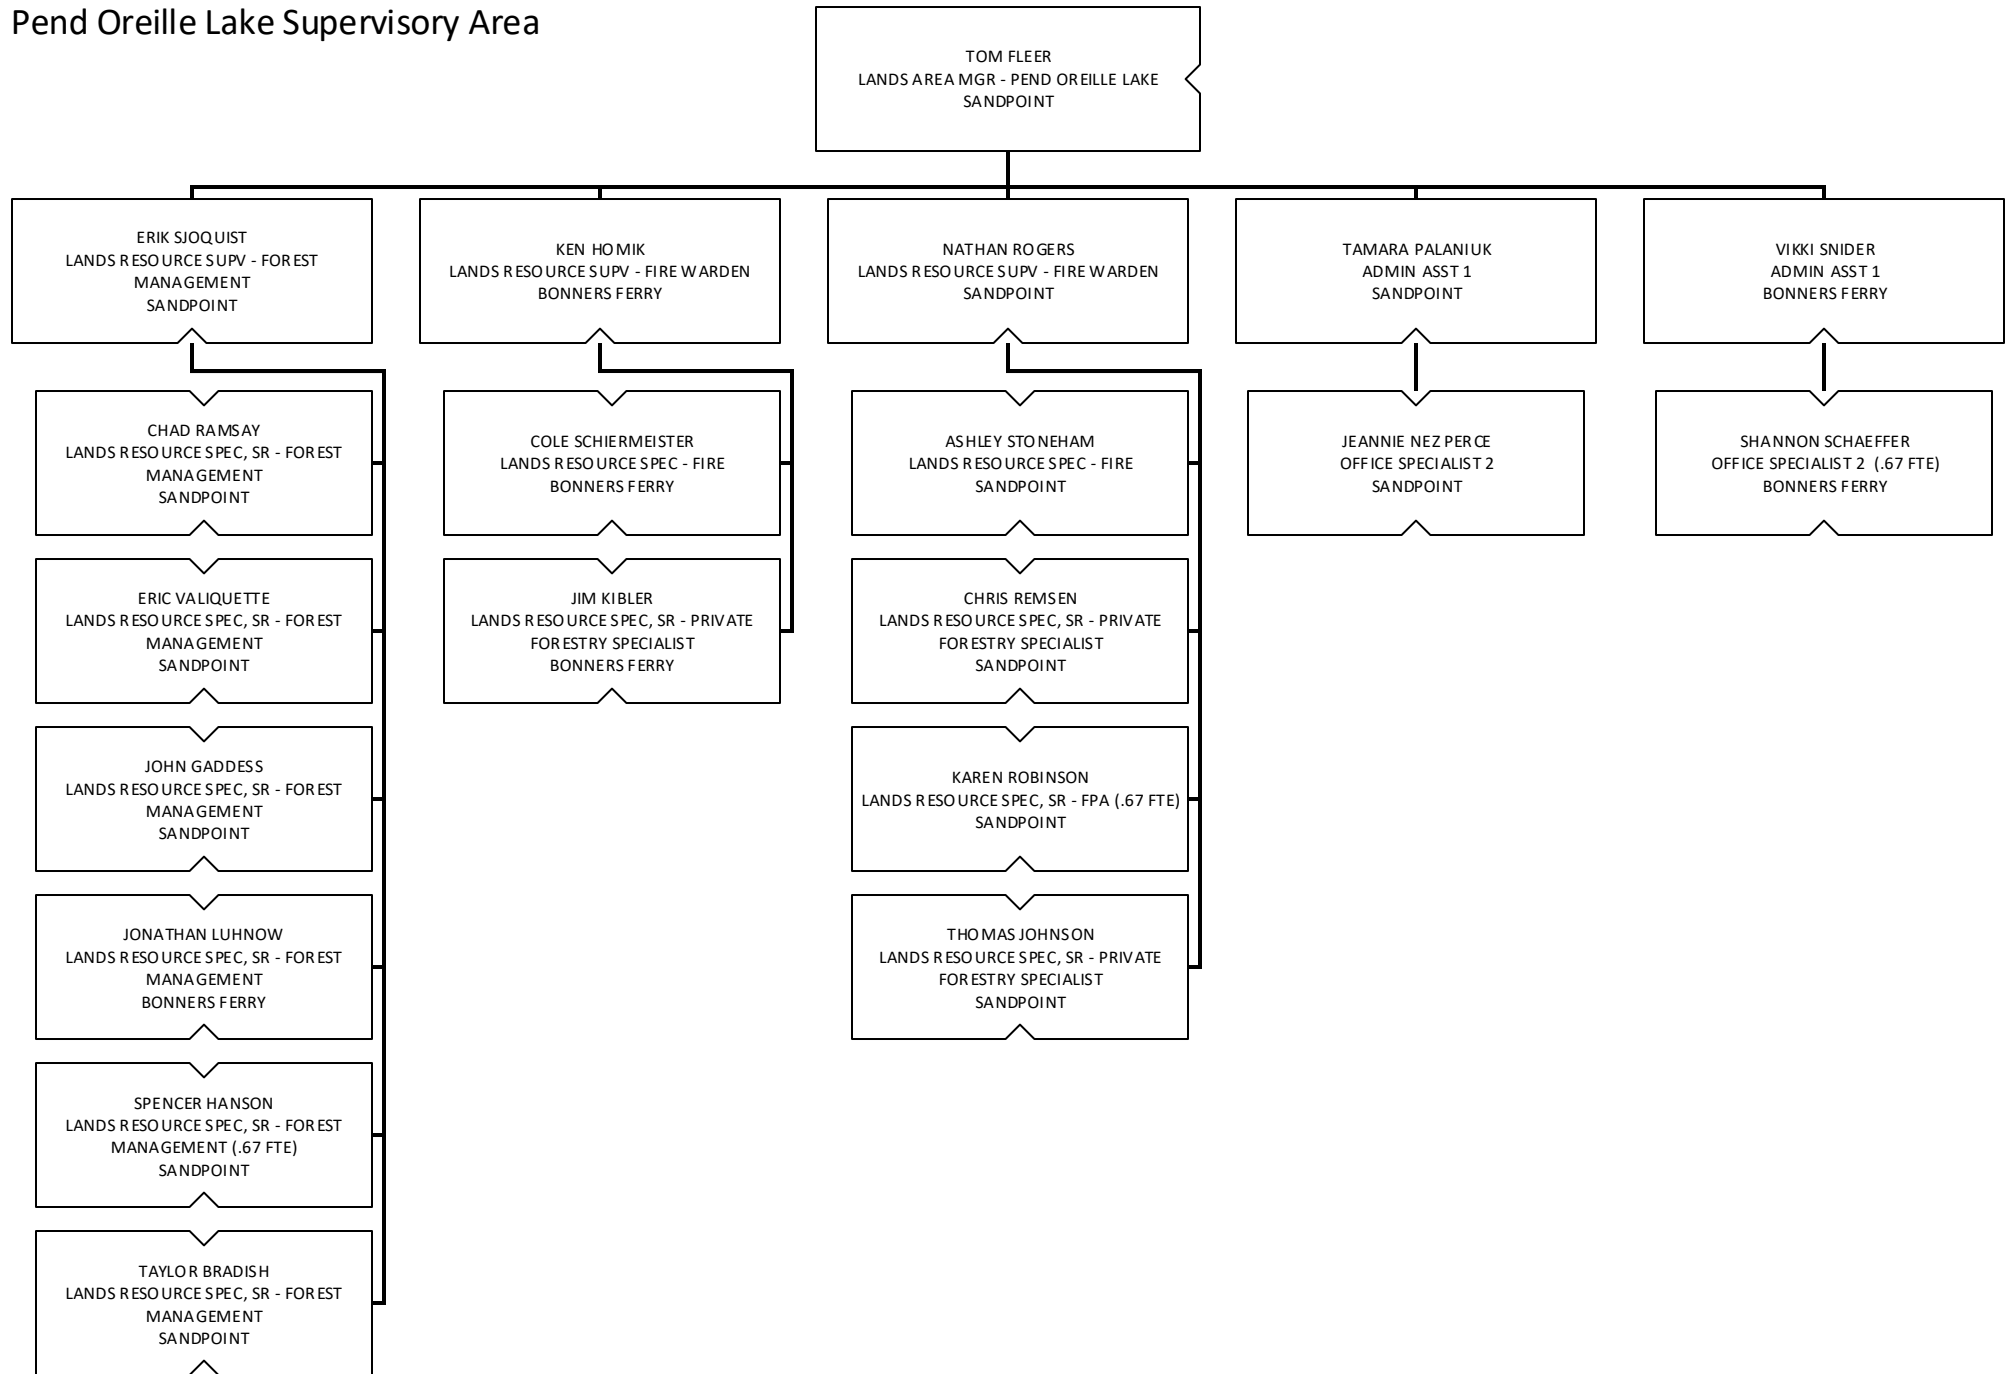

Idaho Department of Lands Organization Chart

Support Services

Oil and Gas

Lands and Waterways

Forestry and Fire

Forestry and Fire – Fire

Forestry and Fire – Forest Management

Priest Lake Supervisory Area

Pend Oreille Lake Supervisory Area

MICA Supervisory Area

St. Joe Supervisory Area

Ponderosa Supervisory Area

Maggie Creek Supervisory Area

Clearwater Supervisory Area

Payette Lakes Supervisory Area

Southwest Supervisory Area

Eastern Supervisory Area