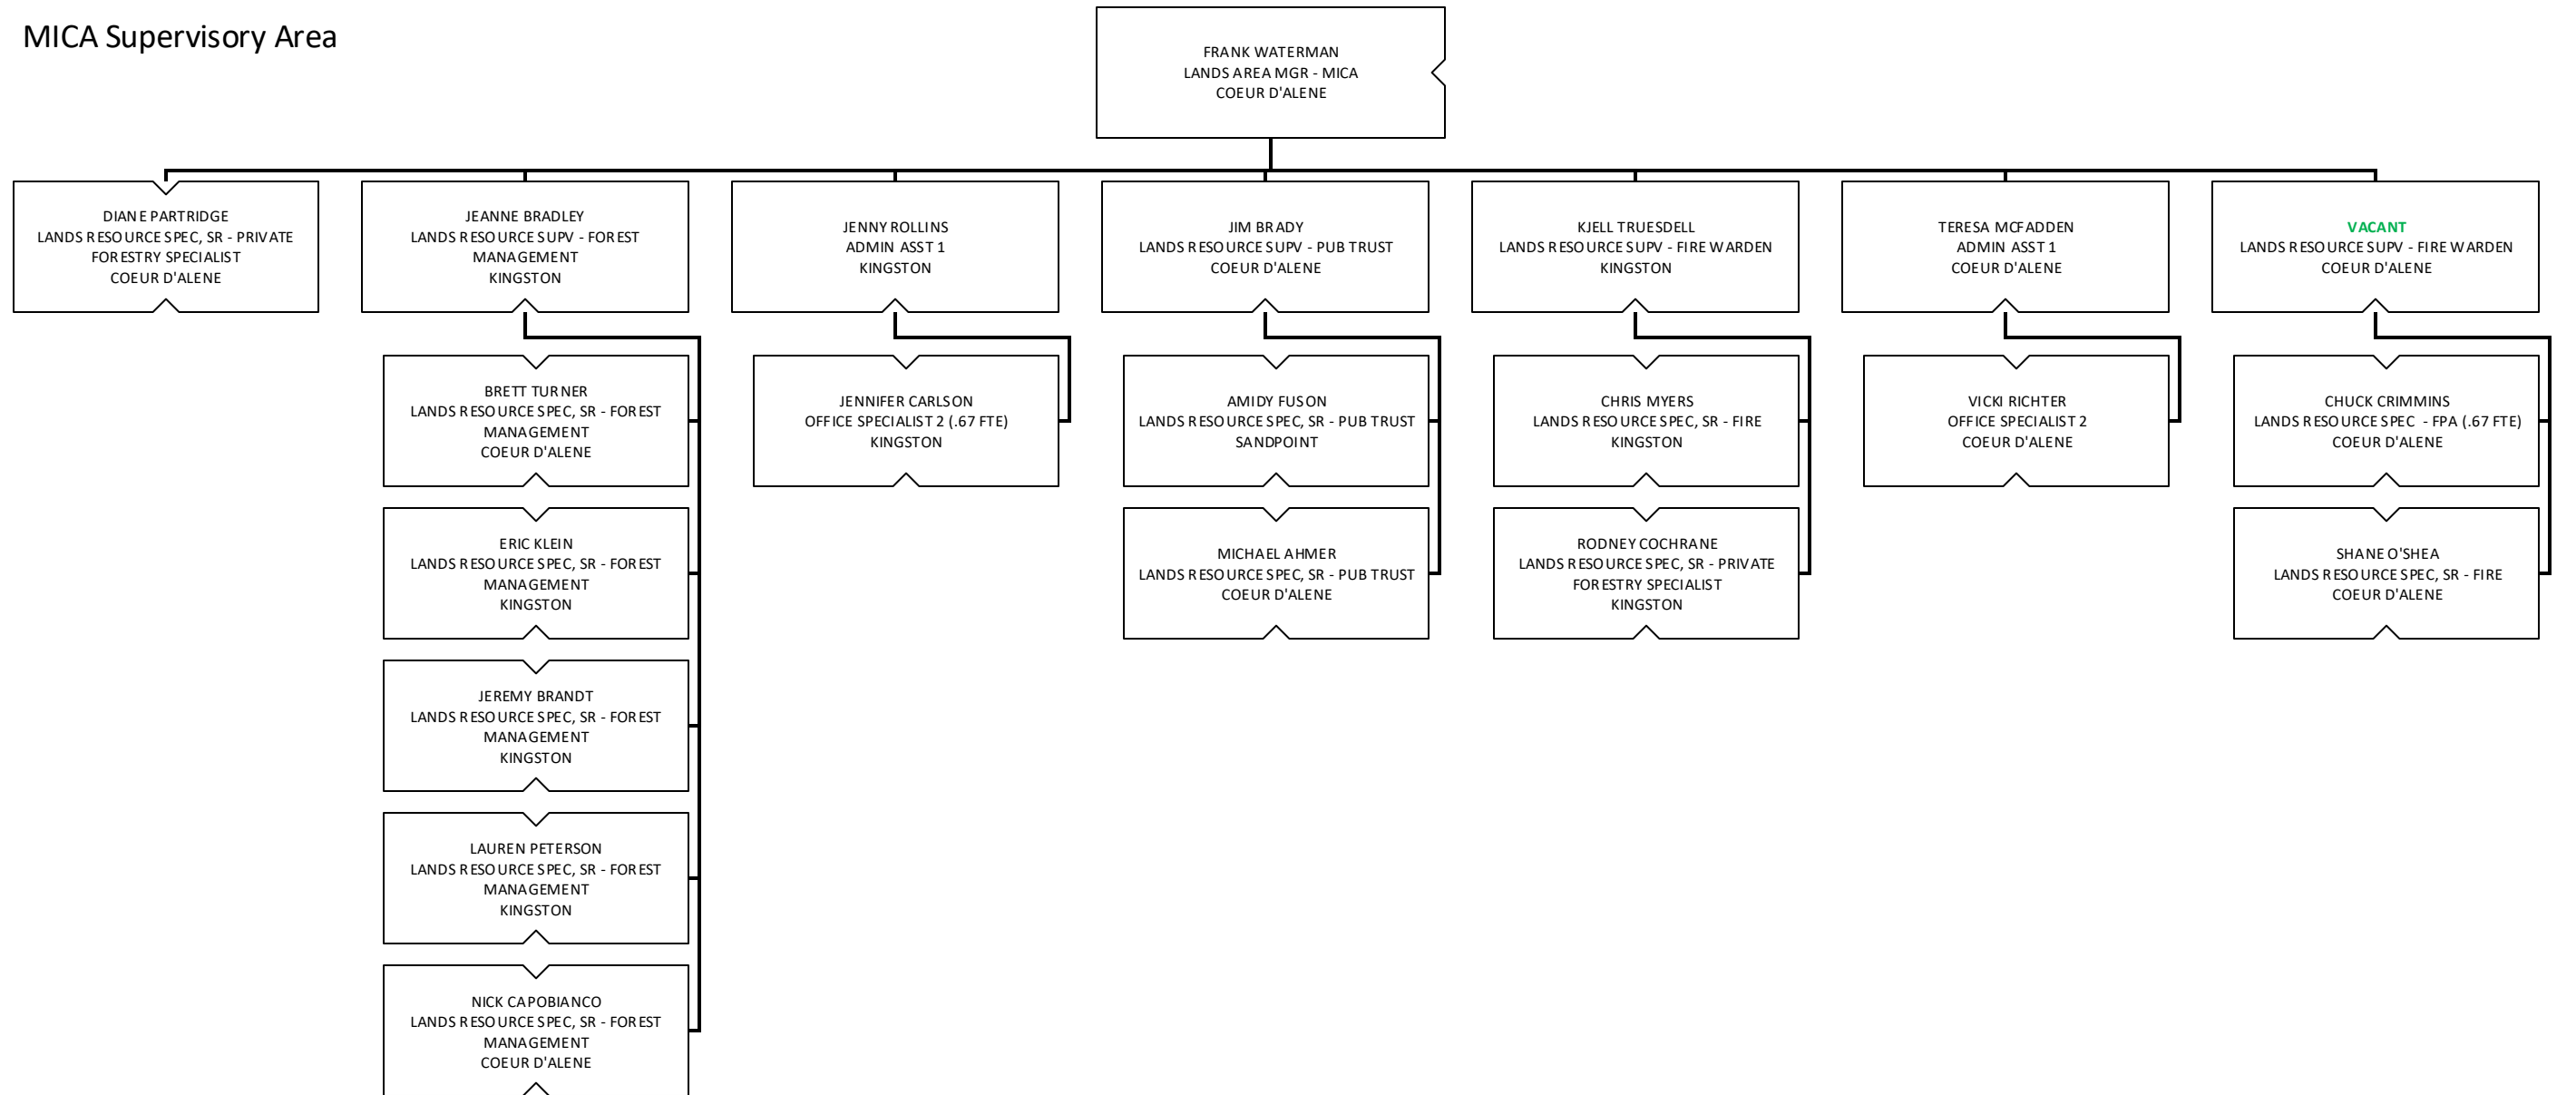

Idaho Department of Lands Organization Chart

Support Services

Oil and Gas

Lands and Waterways

Forestry and Fire

Forestry and Fire – Fire

Forestry and Fire – Forest Management

Priest Lake Supervisory Area

Pend Oreille Lake Supervisory Area

MICA Supervisory Area

St. Joe Supervisory Area

Ponderosa Supervisory Area

Maggie Creek Supervisory Area

Clearwater Supervisory Area

Payette Lakes Supervisory Area

Southwest Supervisory Area

Eastern Supervisory Area