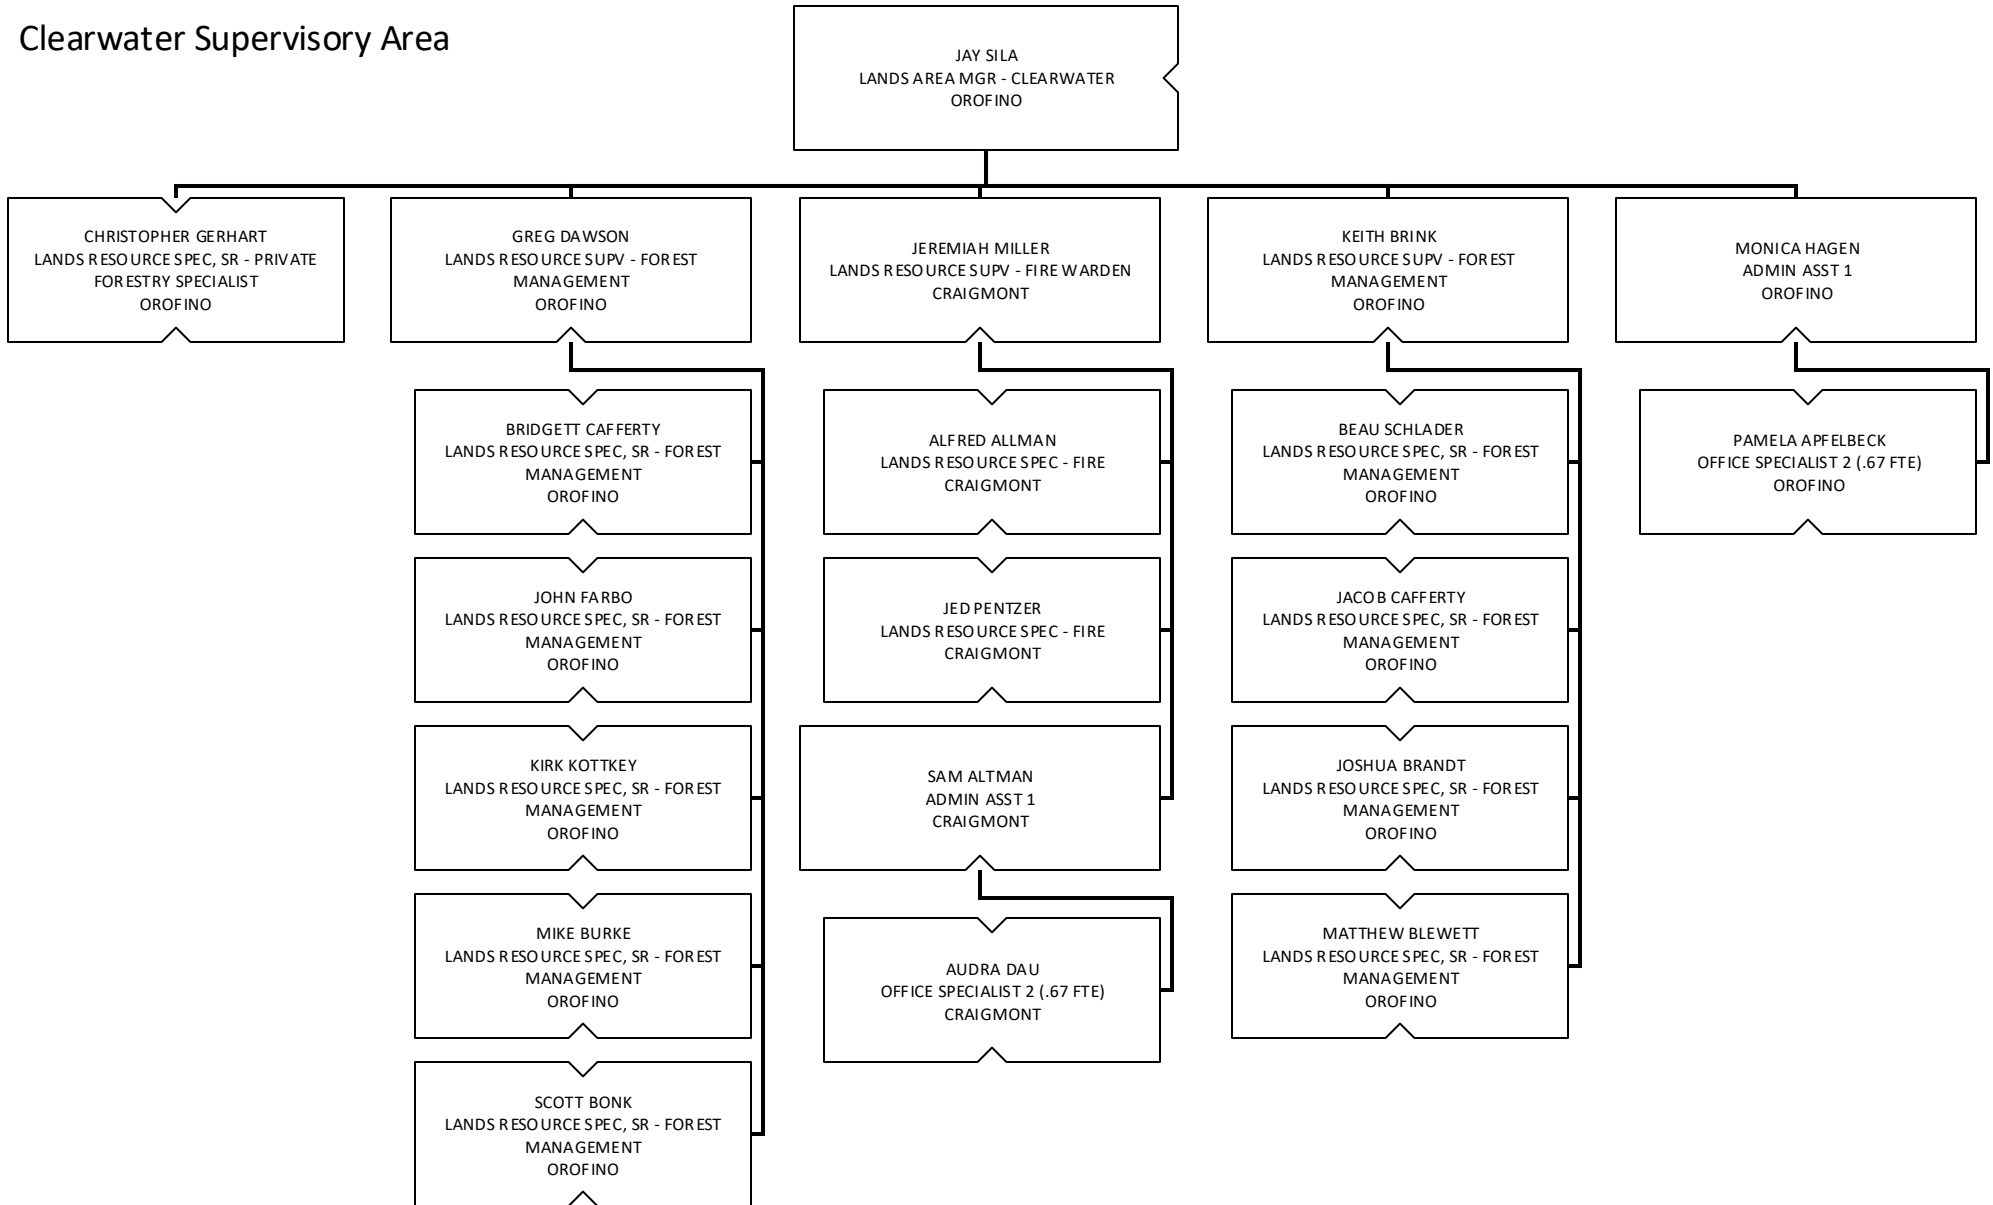

Idaho Department of Lands Organization Chart

Support Services

Oil and Gas

Lands and Waterways

Forestry and Fire

Forestry and Fire – Fire

Forestry and Fire – Forest Management

Priest Lake Supervisory Area

Pend Oreille Lake Supervisory Area

MICA Supervisory Area

St. Joe Supervisory Area

Ponderosa Supervisory Area

Maggie Creek Supervisory Area

Clearwater Supervisory Area

Payette Lakes Supervisory Area

Southwest Supervisory Area

Eastern Supervisory Area