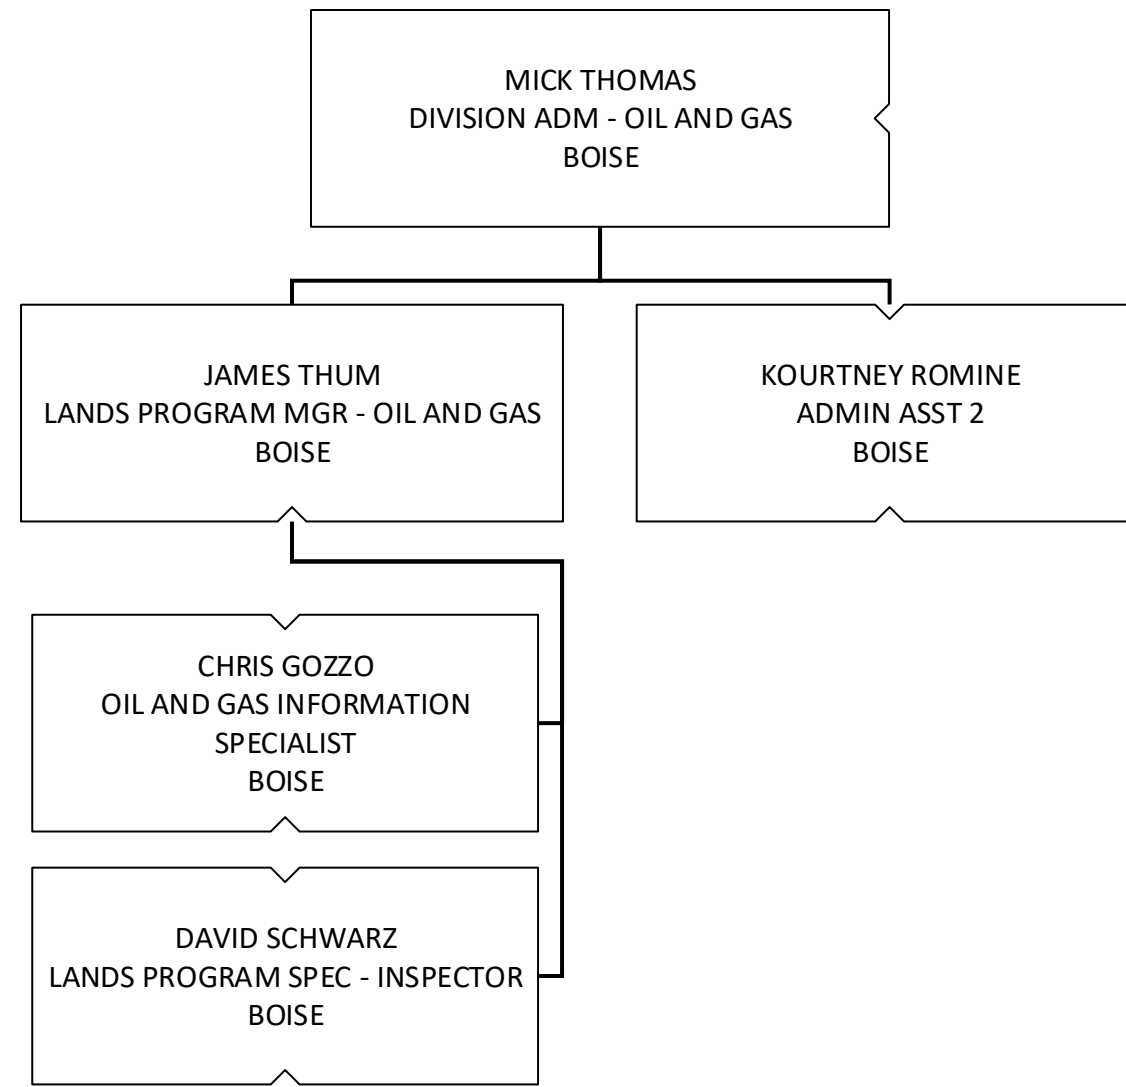

Idaho Department of Lands Organization Chart

Support Services

Oil and Gas

Lands and Waterways

Forestry and Fire

Forestry and Fire – Fire

Forestry and Fire – Forest Management

Priest Lake Supervisory Area

Pend Oreille Lake Supervisory Area

MICA Supervisory Area

St. Joe Supervisory Area

Ponderosa Supervisory Area

Maggie Creek Supervisory Area

Clearwater Supervisory Area

Payette Lakes Supervisory Area

Southwest Supervisory Area

Eastern Supervisory Area