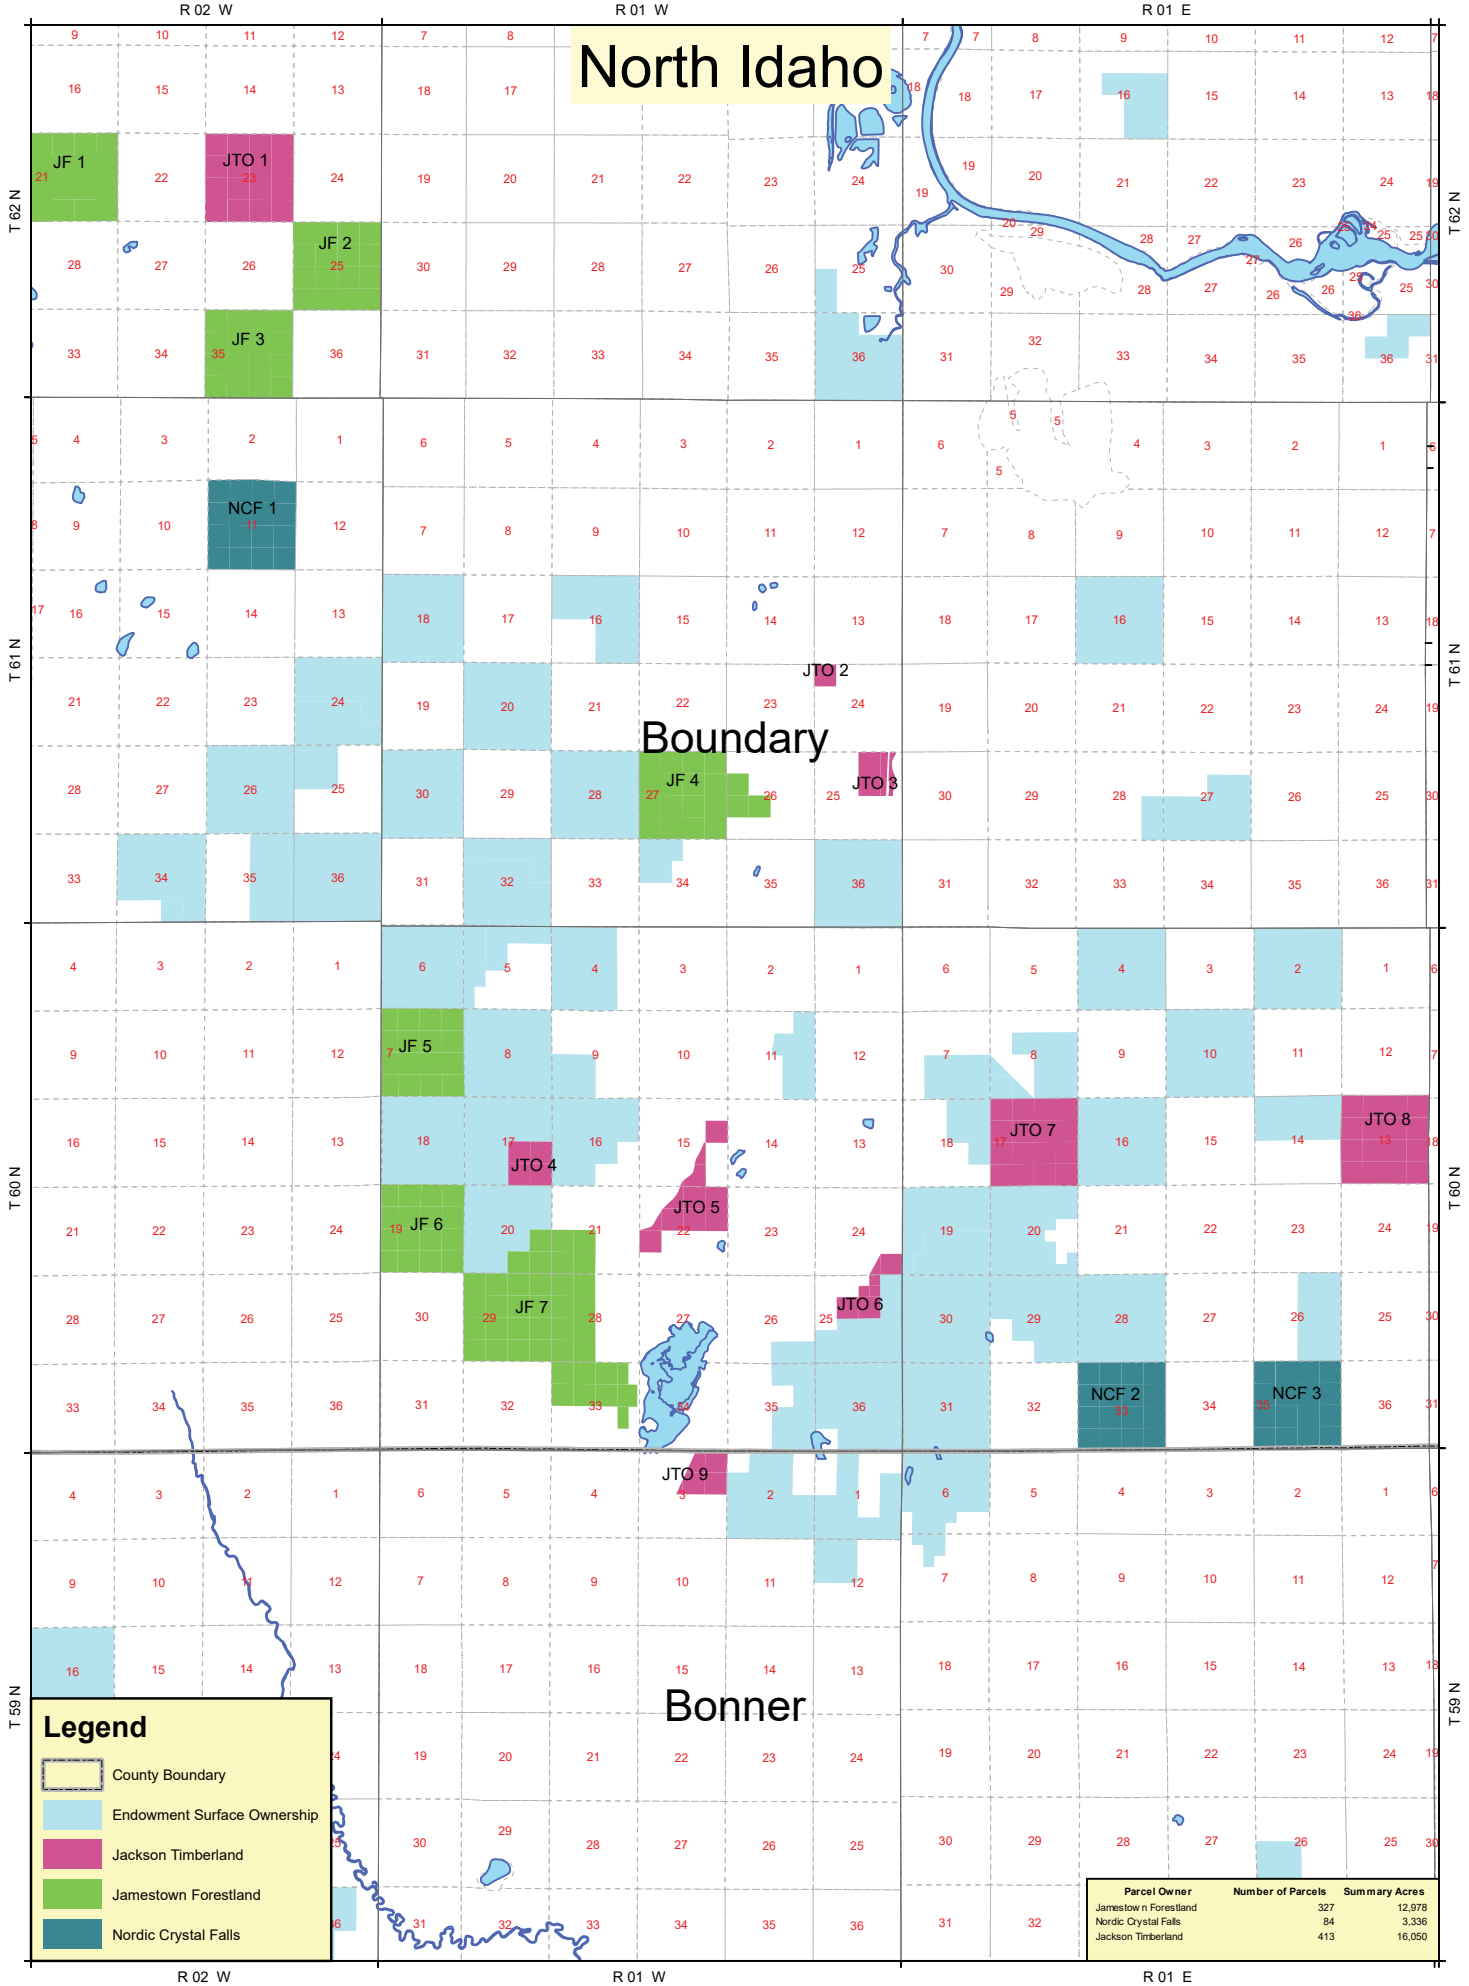

North Idaho

Boundary

Bonner

Legend

- County Boundary
- Endowment Surface Ownership
- Jackson Timberland
- Jamestown Forestland
- Nordic Crystal Falls

Parcel Owner	Number of Parcels	Summary Acres
Jamestown Forestland	327	12,978
Nordic Crystal Falls	64	3,336
Jackson Timberland	413	16,050