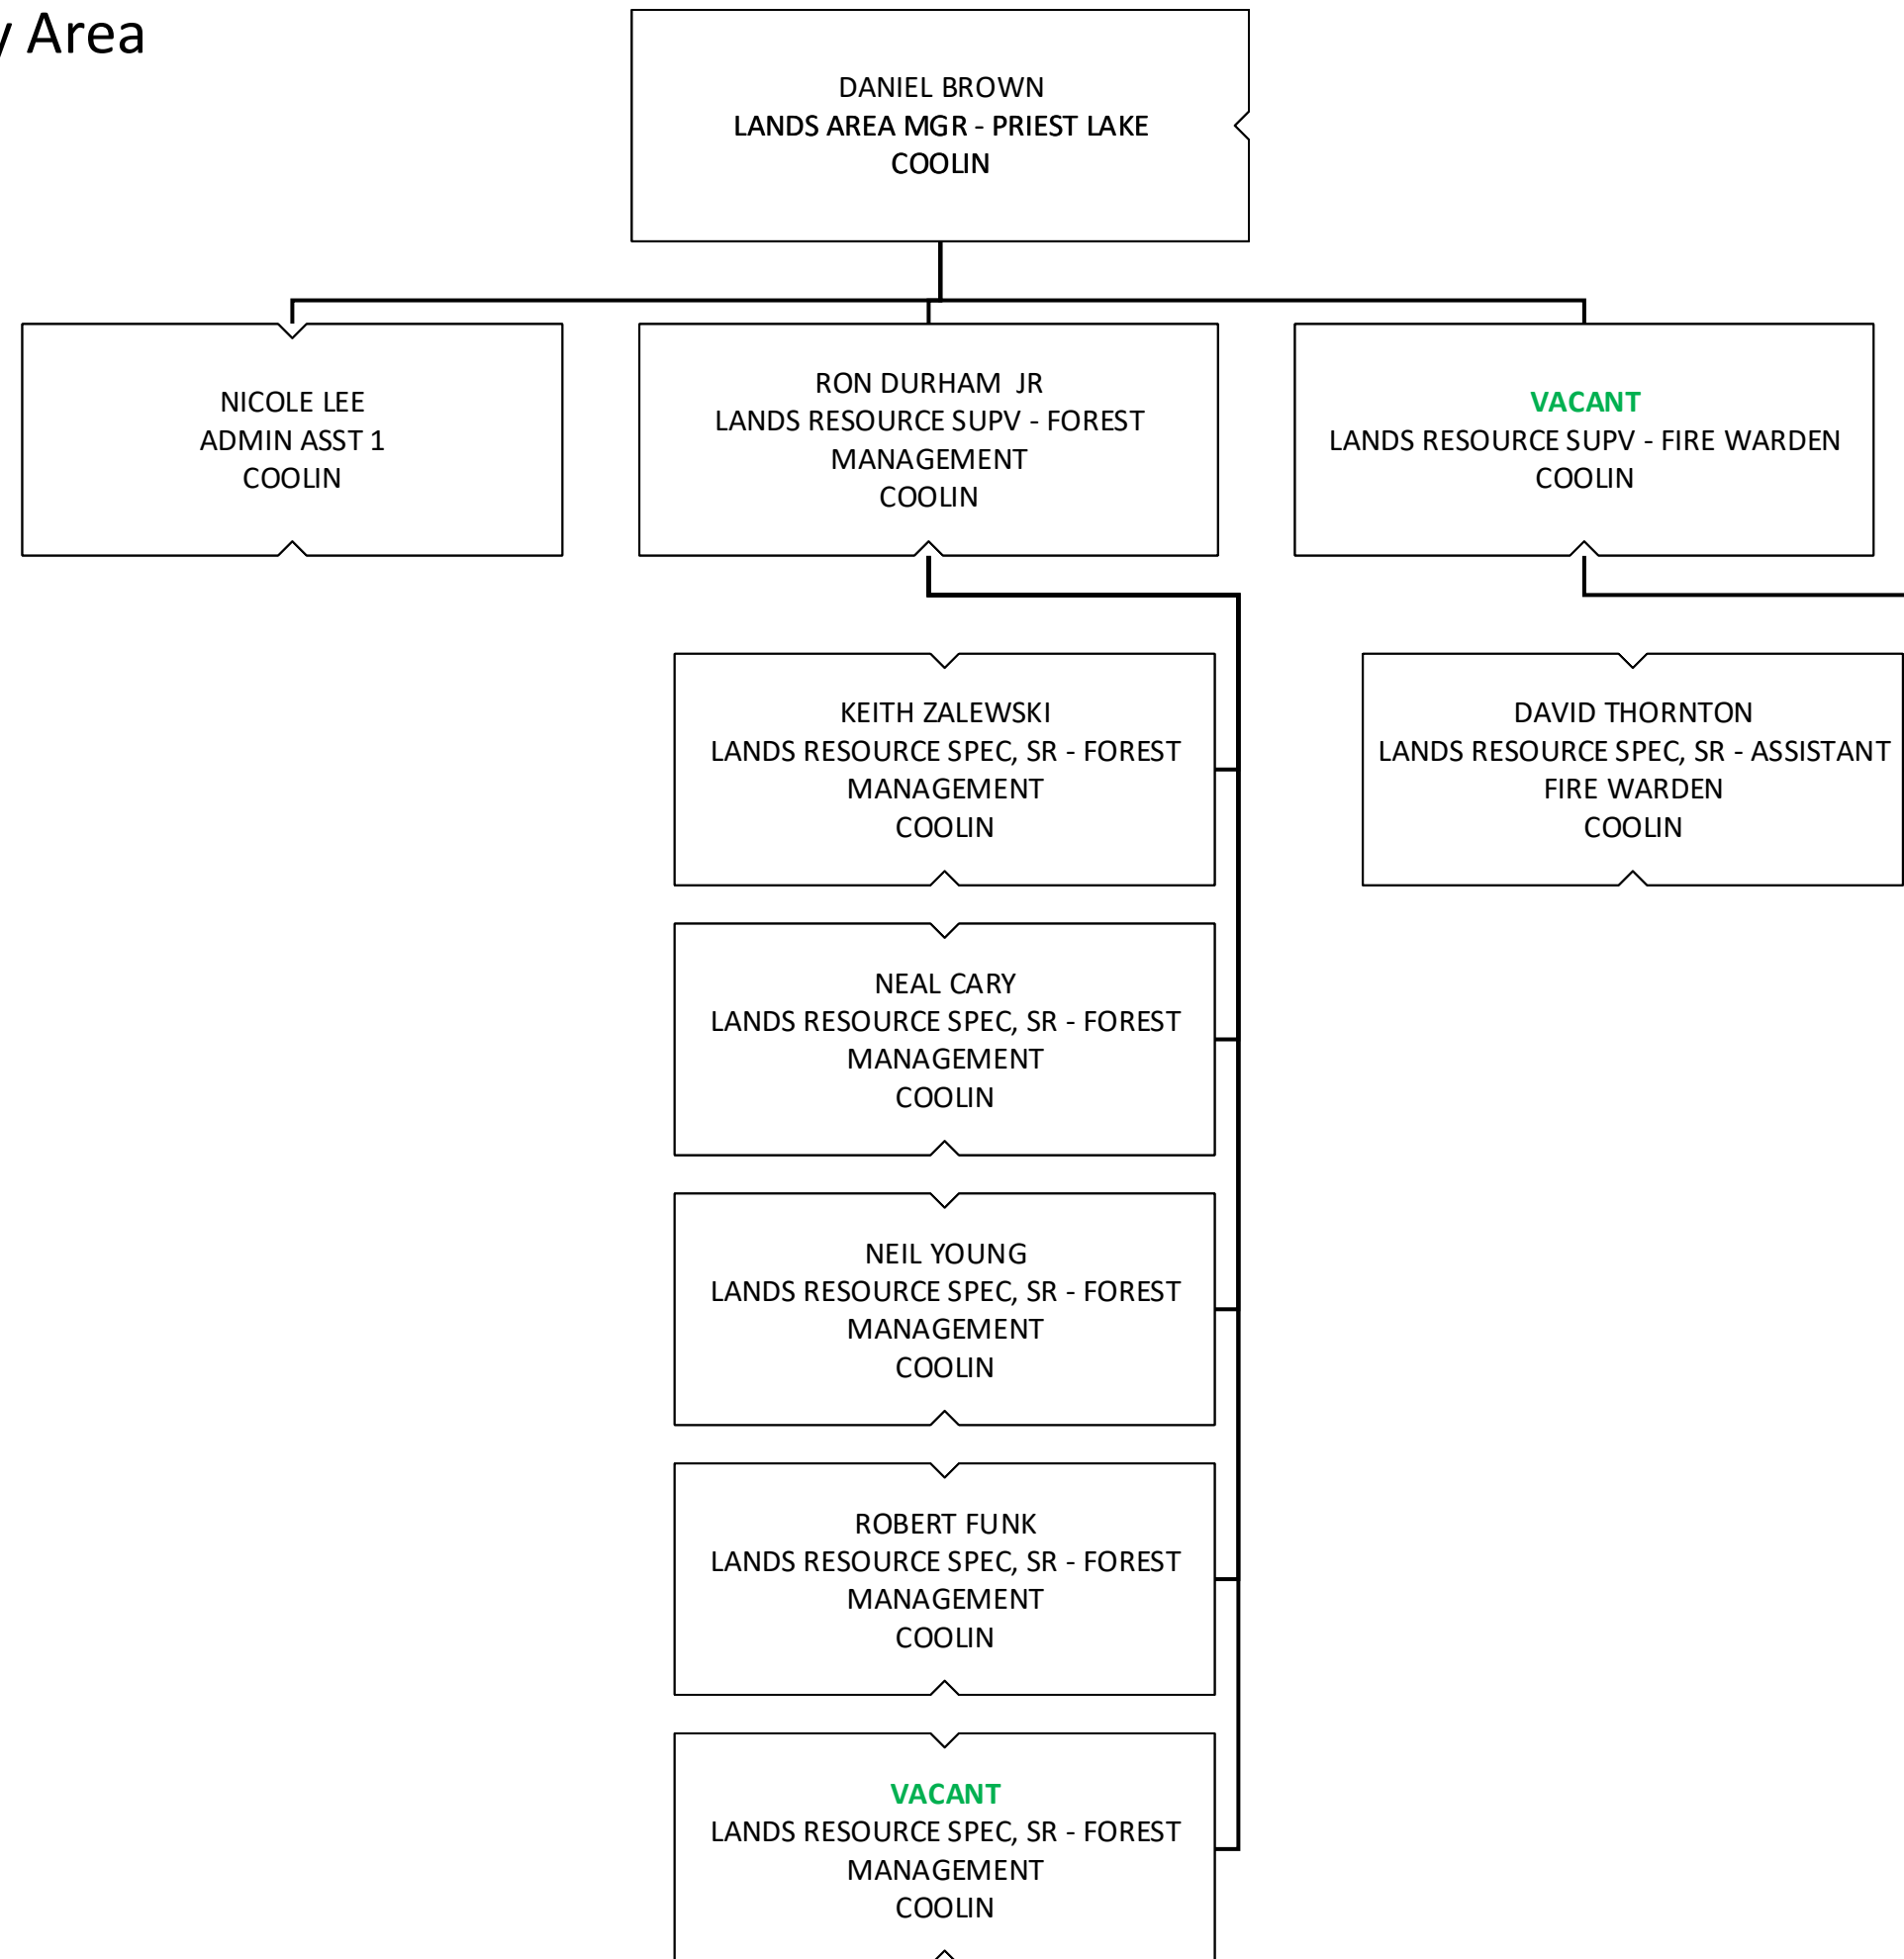

Idaho Department of Lands Organization Chart

Business Services

Trust Land Management

Forestry and Fire

MINERALS, PUBLIC TRUST, OIL & GAS

Priest Lake Supervisory Area

Pend Oreille Lake Supervisory Area

MICA Supervisory Area