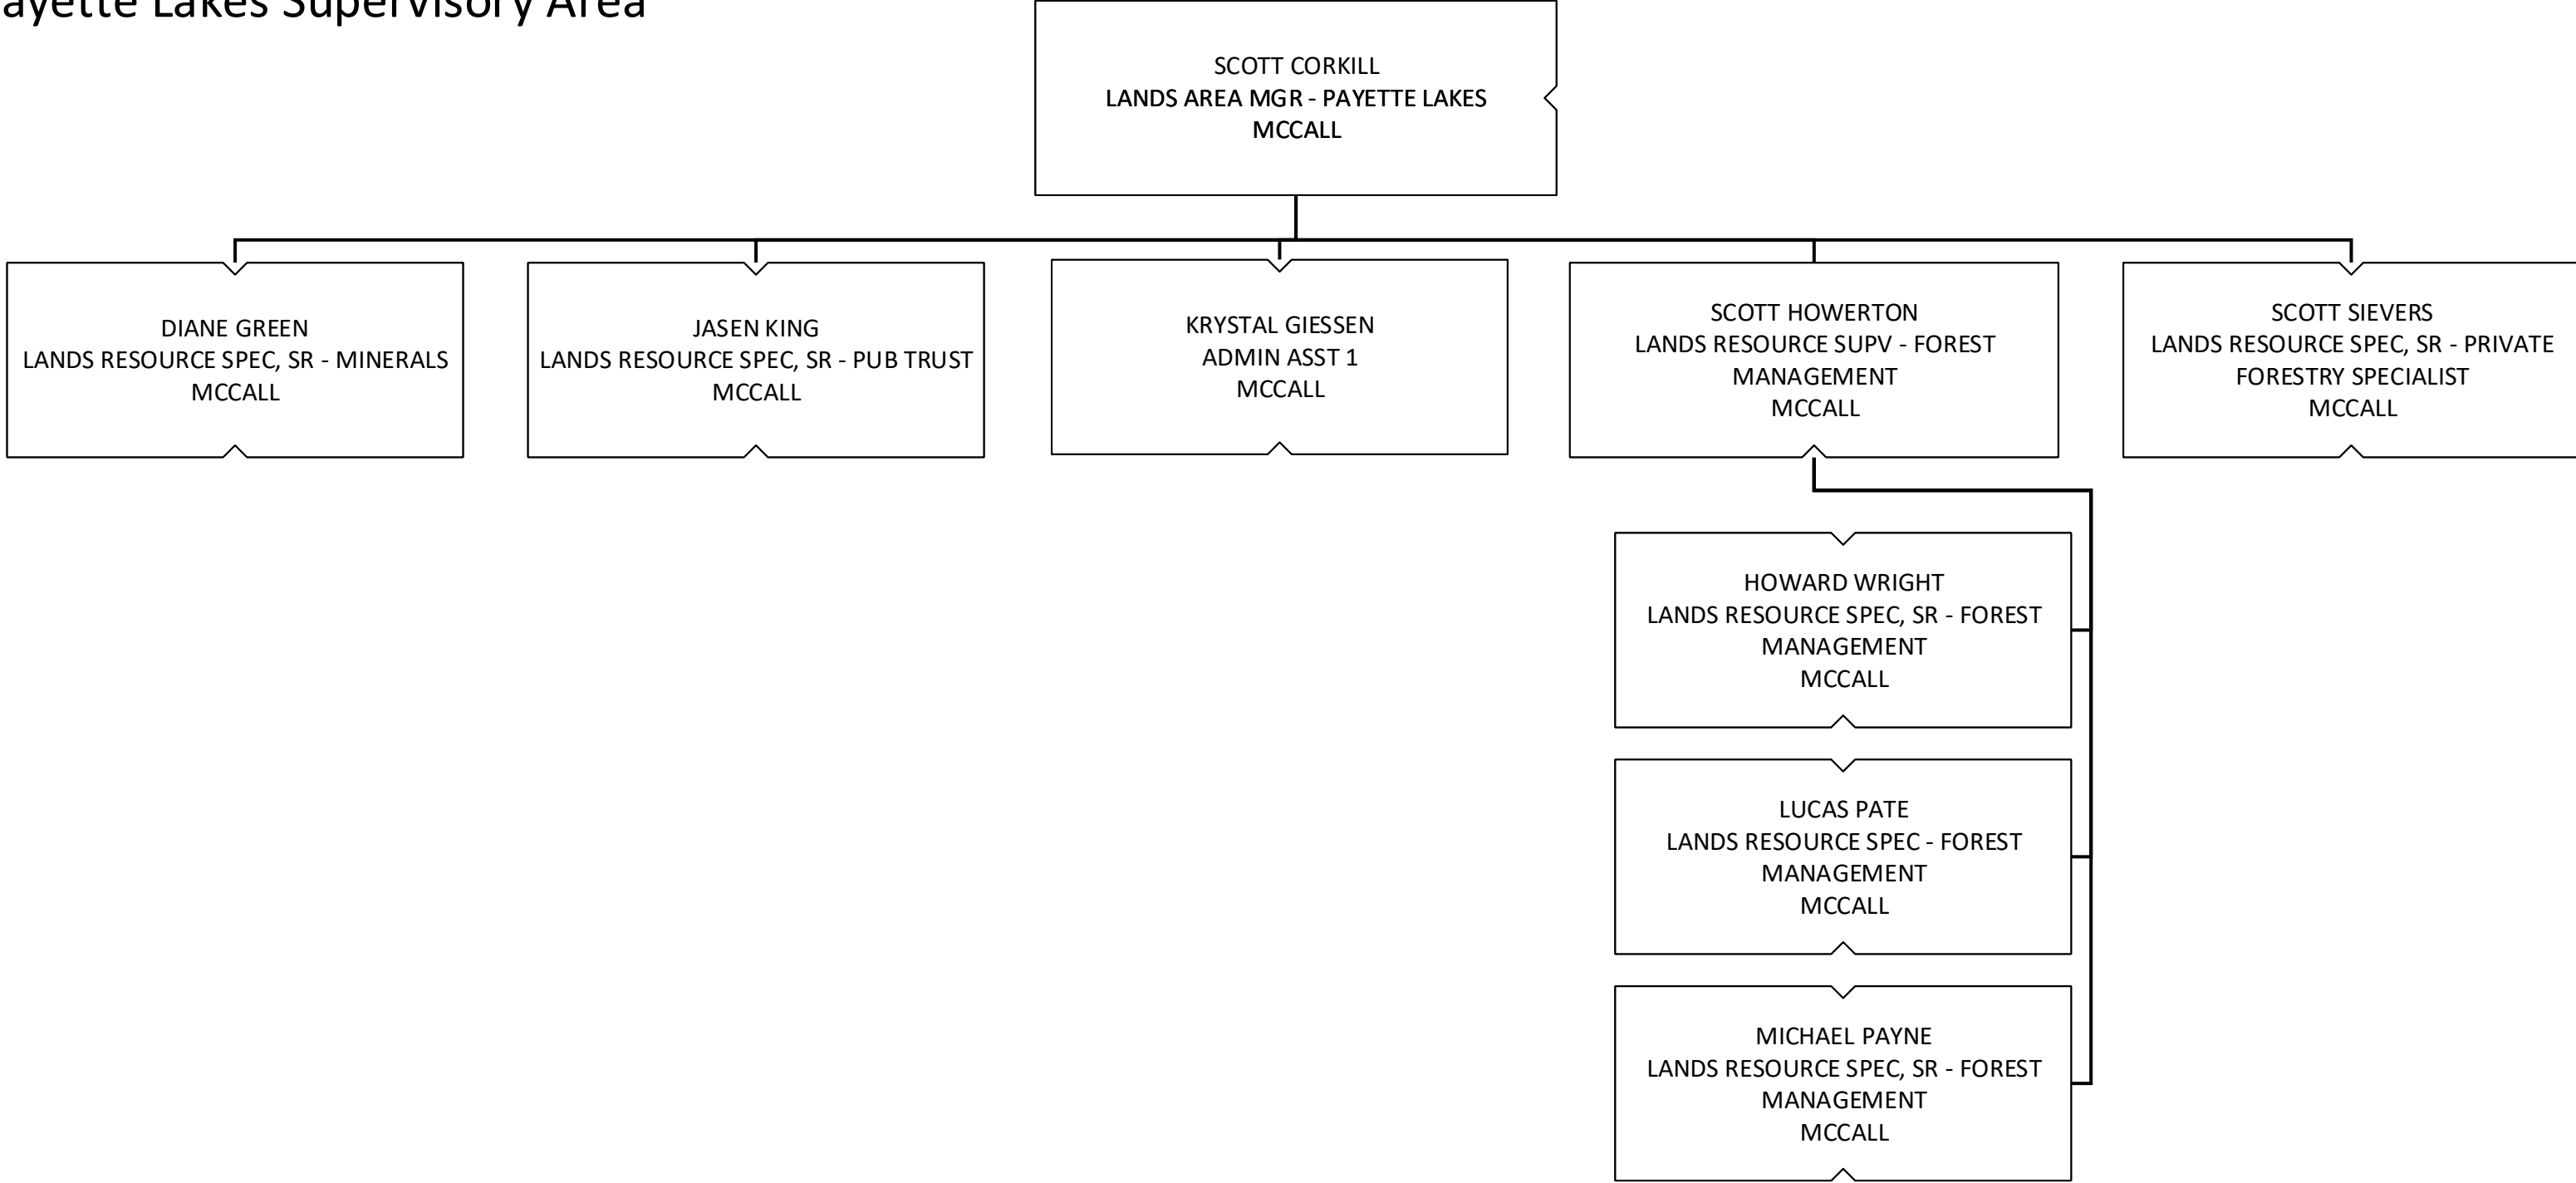

VACANT
NOT YET CLASSIFIED FTE (.67 FTE)
COEUR D'ALENE

St. Joe Supervisory Area

Ponderosa Supervisory Area

Maggie Creek Supervisory Area

Clearwater Supervisory Area

Payette Lakes Supervisory Area

Southwest Supervisory Area

Eastern Supervisory Area

PAT BROWN
LANDS AREA MGR - EASTERN
IDAHO FALLS

HEATH HANCOCK
LANDS RESOURCE SUPV - L&W
IDAHO FALLS

KATINA KIENLEN-HOFFER
ADMIN ASST 1
IDAHO FALLS

RON FRYZOWSKI
LANDS RESOURCE SUPV - FOREST
MANAGEMENT
IDAHO FALLS