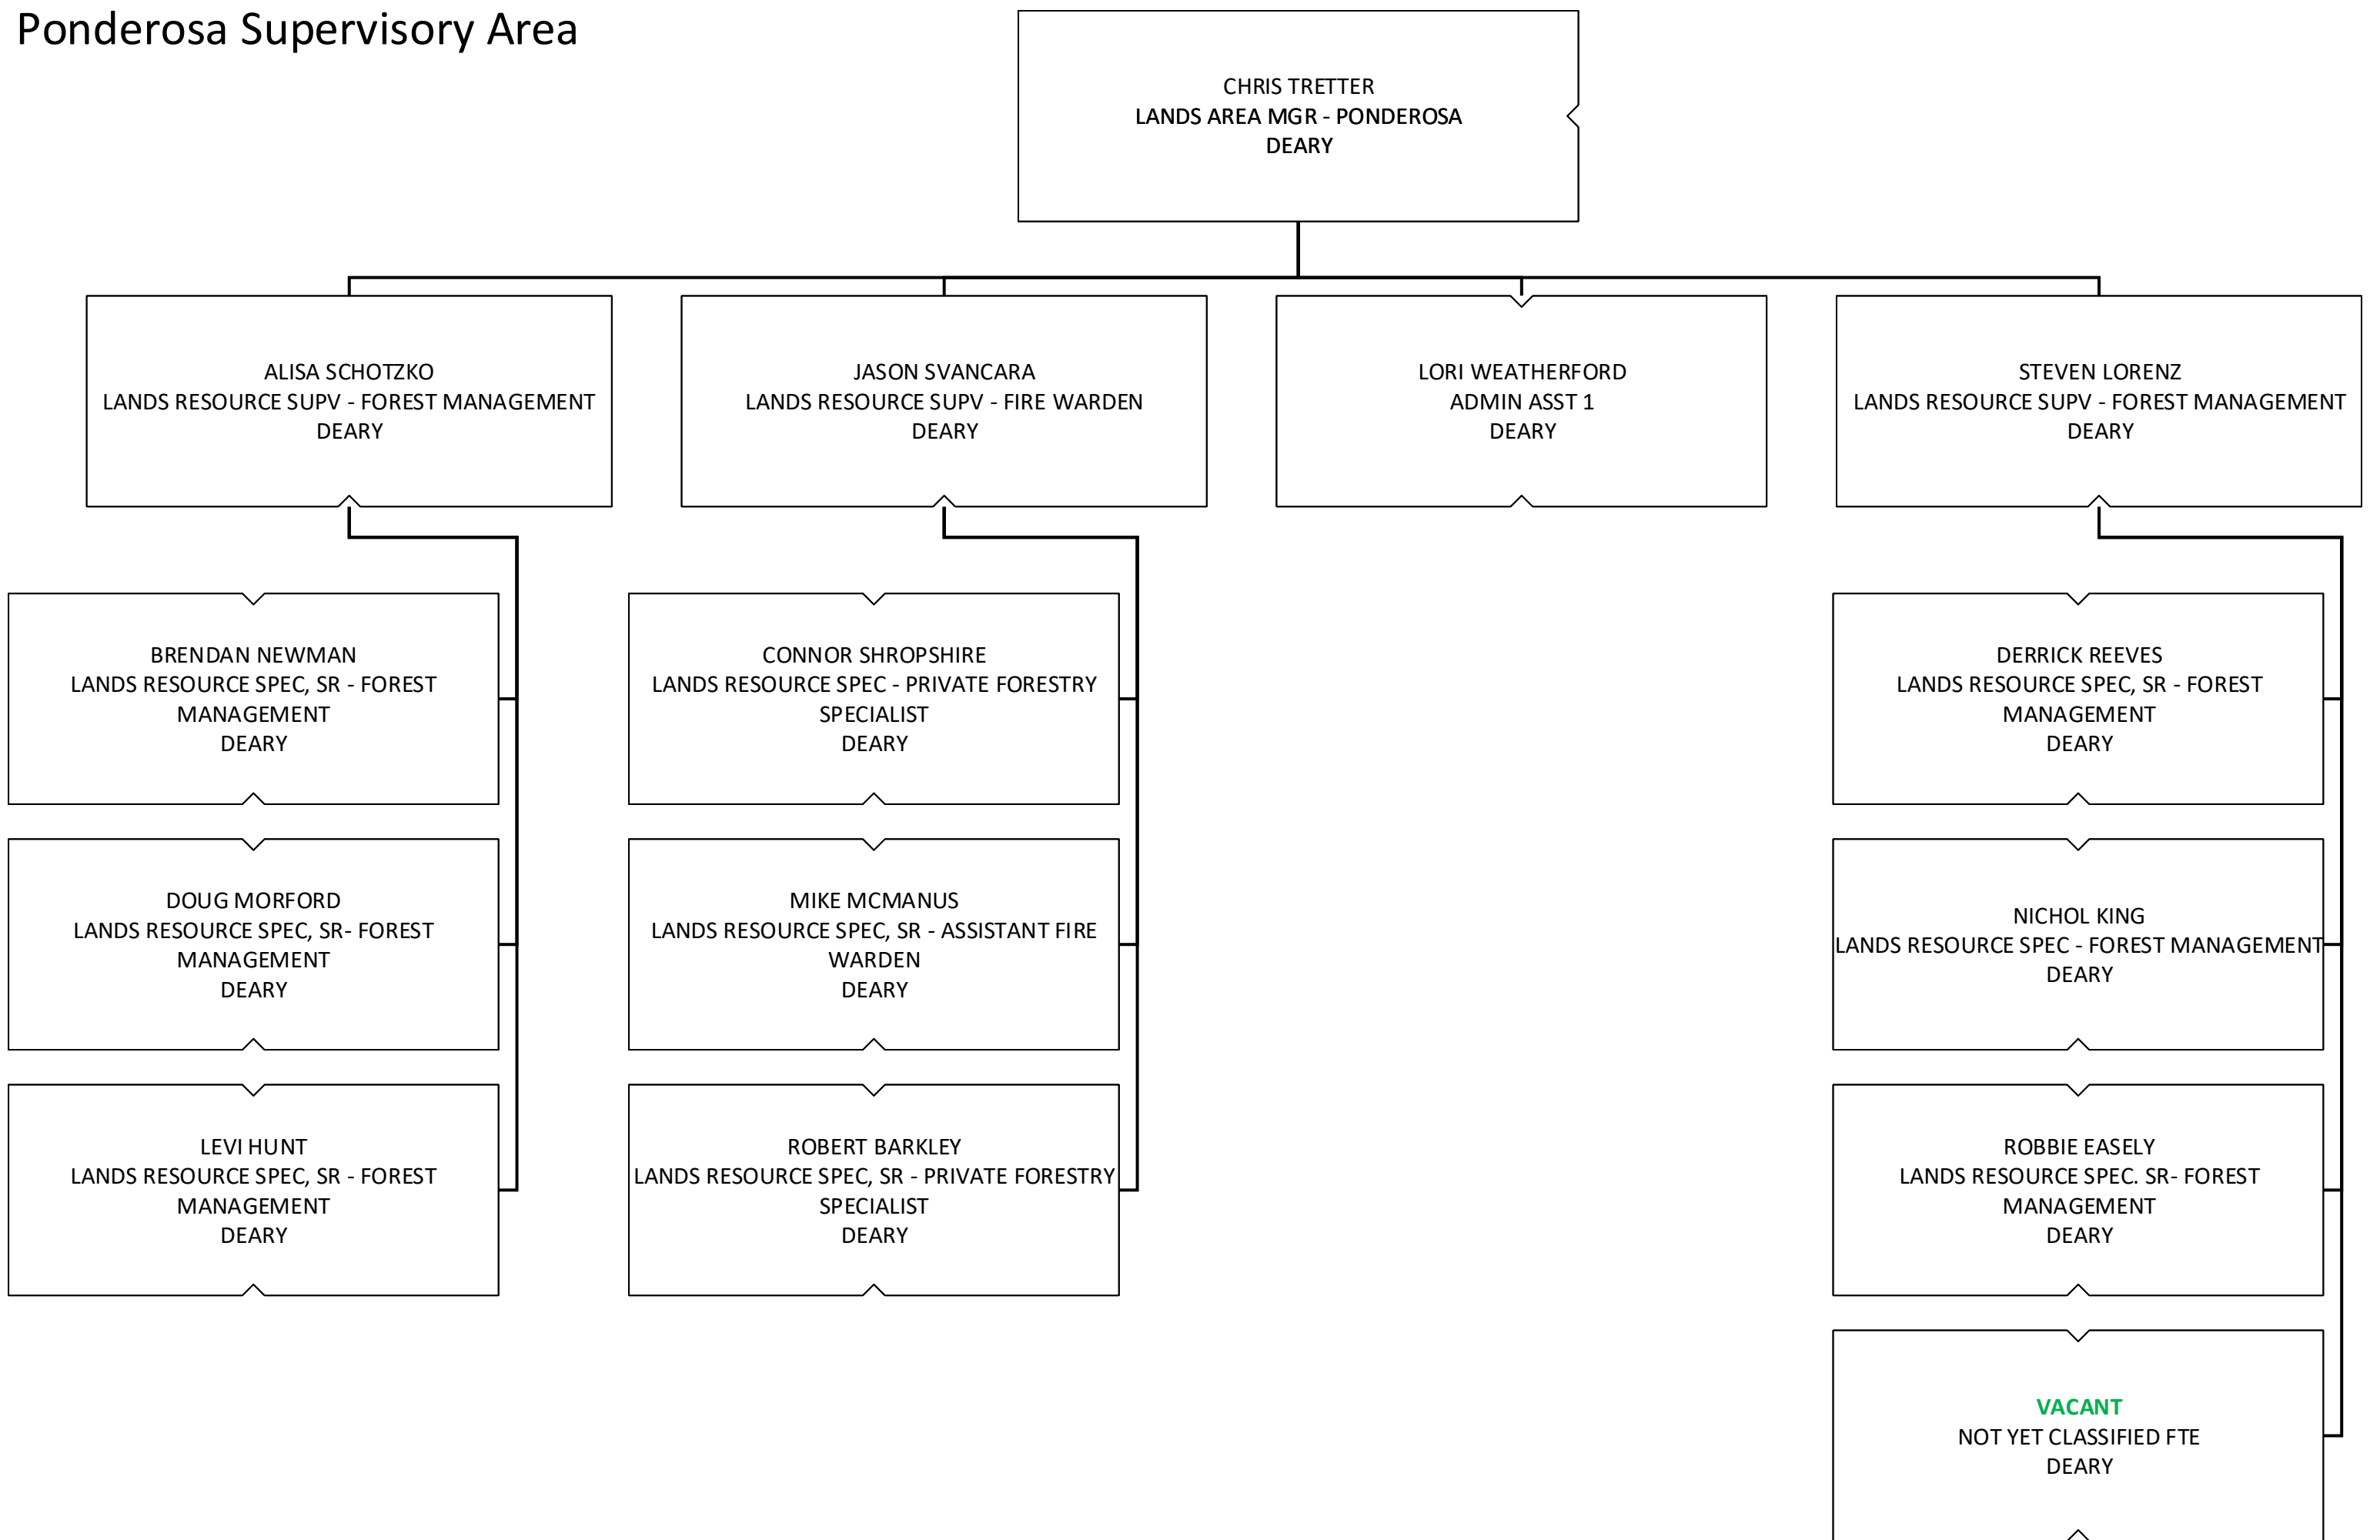

VACANT
NOT YET CLASSIFIED FTE (.67 FTE)
COEUR D'ALENE

St. Joe Supervisory Area

Ponderosa Supervisory Area

Maggie Creek Supervisory Area

Clearwater Supervisory Area

Payette Lakes Supervisory Area

Southwest Supervisory Area