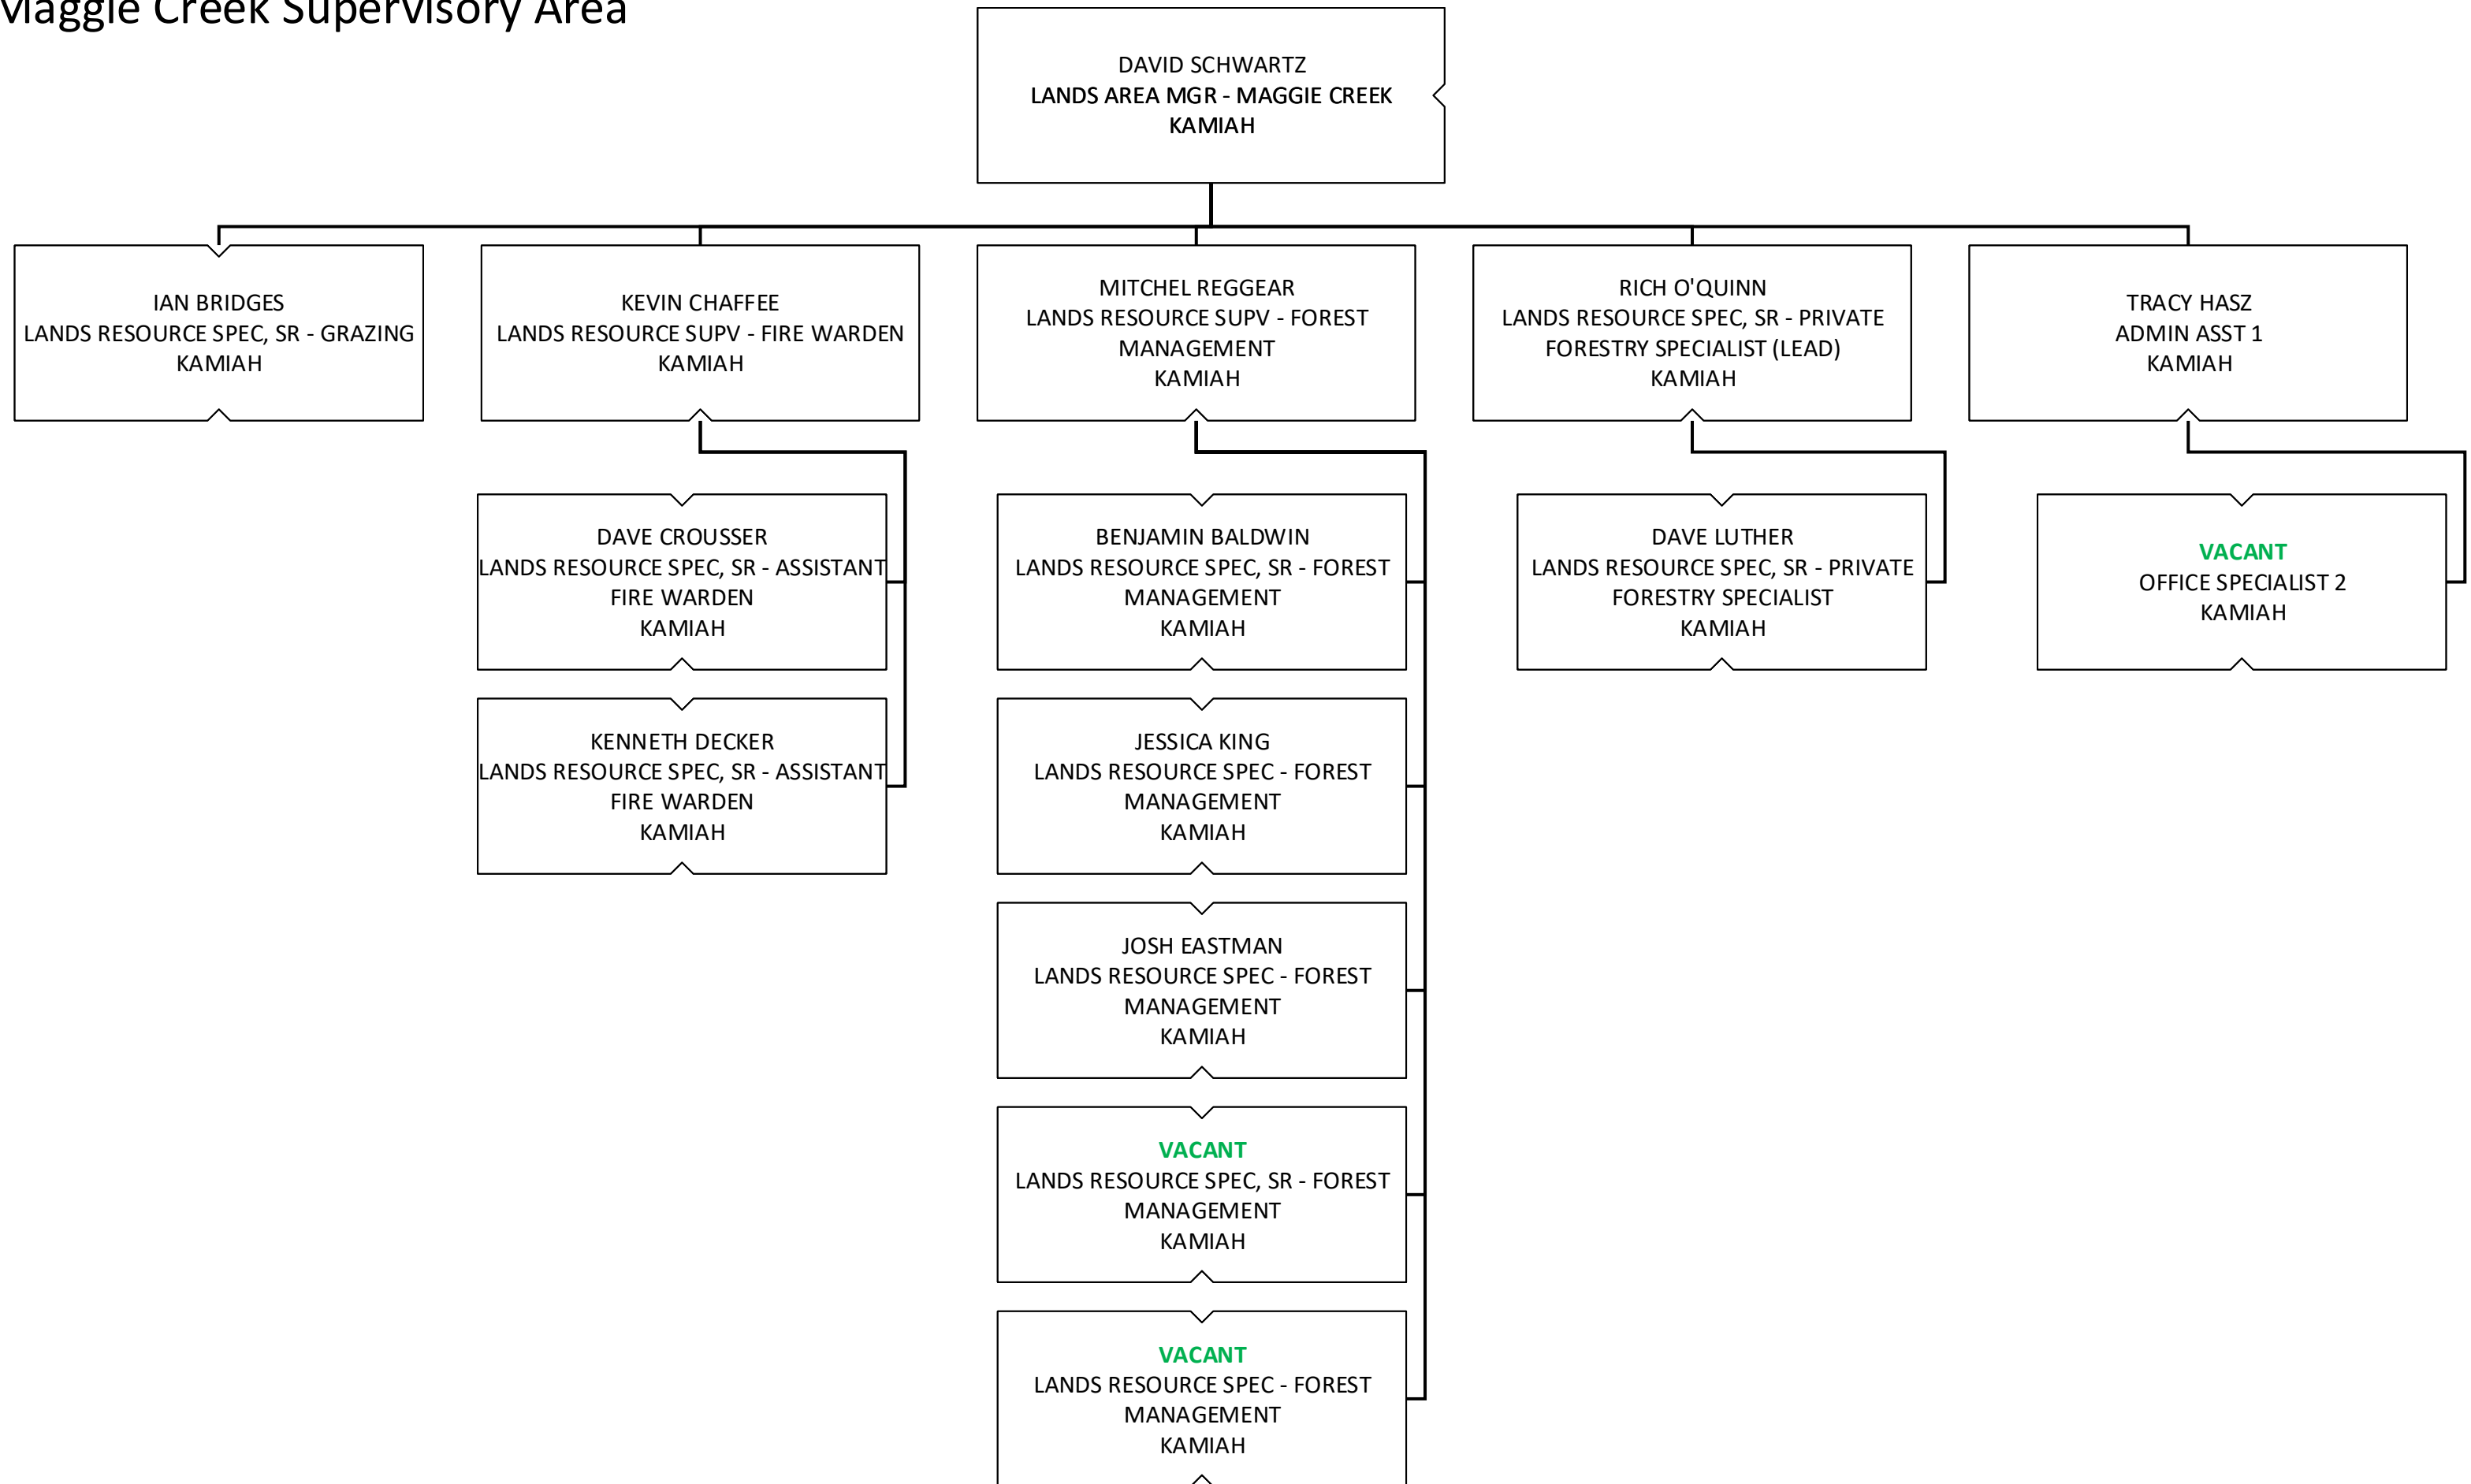

VACANT
NOT YET CLASSIFIED FTE (.67 FTE)
COEUR D'ALENE

St. Joe Supervisory Area

Ponderosa Supervisory Area

Maggie Creek Supervisory Area

Clearwater Supervisory Area

Payette Lakes Supervisory Area

Southwest Supervisory Area

Eastern Supervisory Area

PAT BROWN
LANDS AREA MGR - EASTERN
IDAHO FALLS

HEATH HANCOCK
LANDS RESOURCE SUPV - L&W
IDAHO FALLS

KATINA KIENLEN-HOFFER
ADMIN ASST 1
IDAHO FALLS

RON FRYZOWSKI
LANDS RESOURCE SUPV - FOREST
MANAGEMENT
IDAHO FALLS