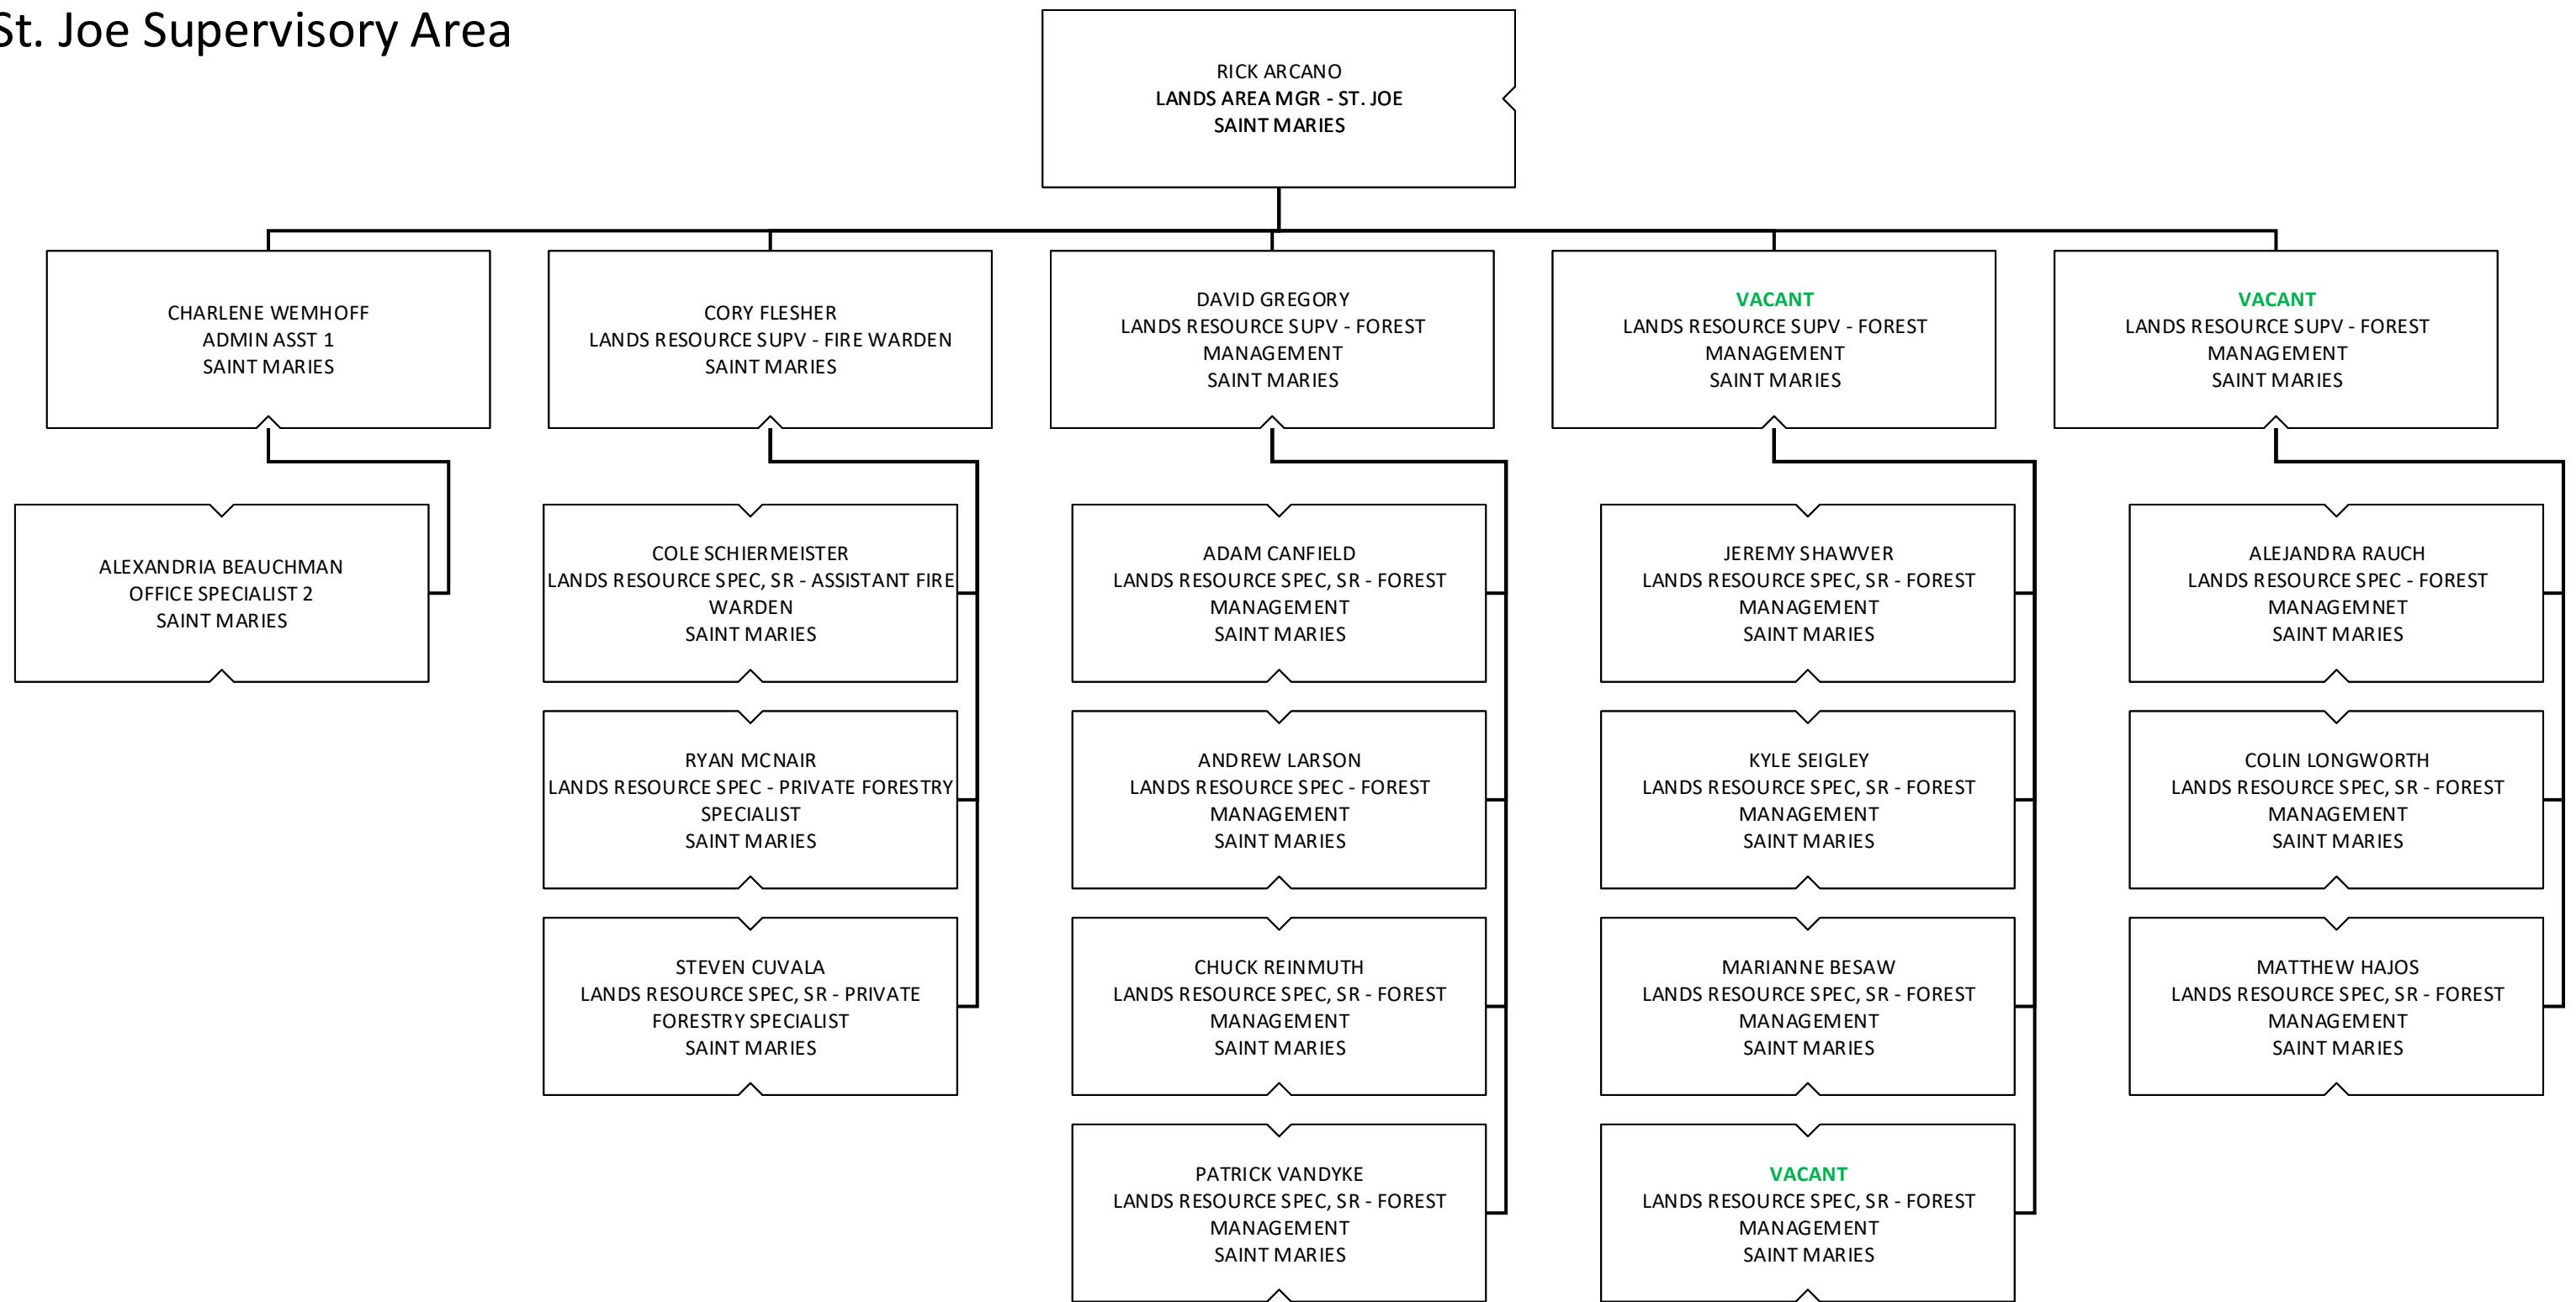

VACANT
NOT YET CLASSIFIED FTE (.67 FTE)
COEUR D'ALENE

St. Joe Supervisory Area

Ponderosa Supervisory Area

Maggie Creek Supervisory Area

Clearwater Supervisory Area

Payette Lakes Supervisory Area

Southwest Supervisory Area