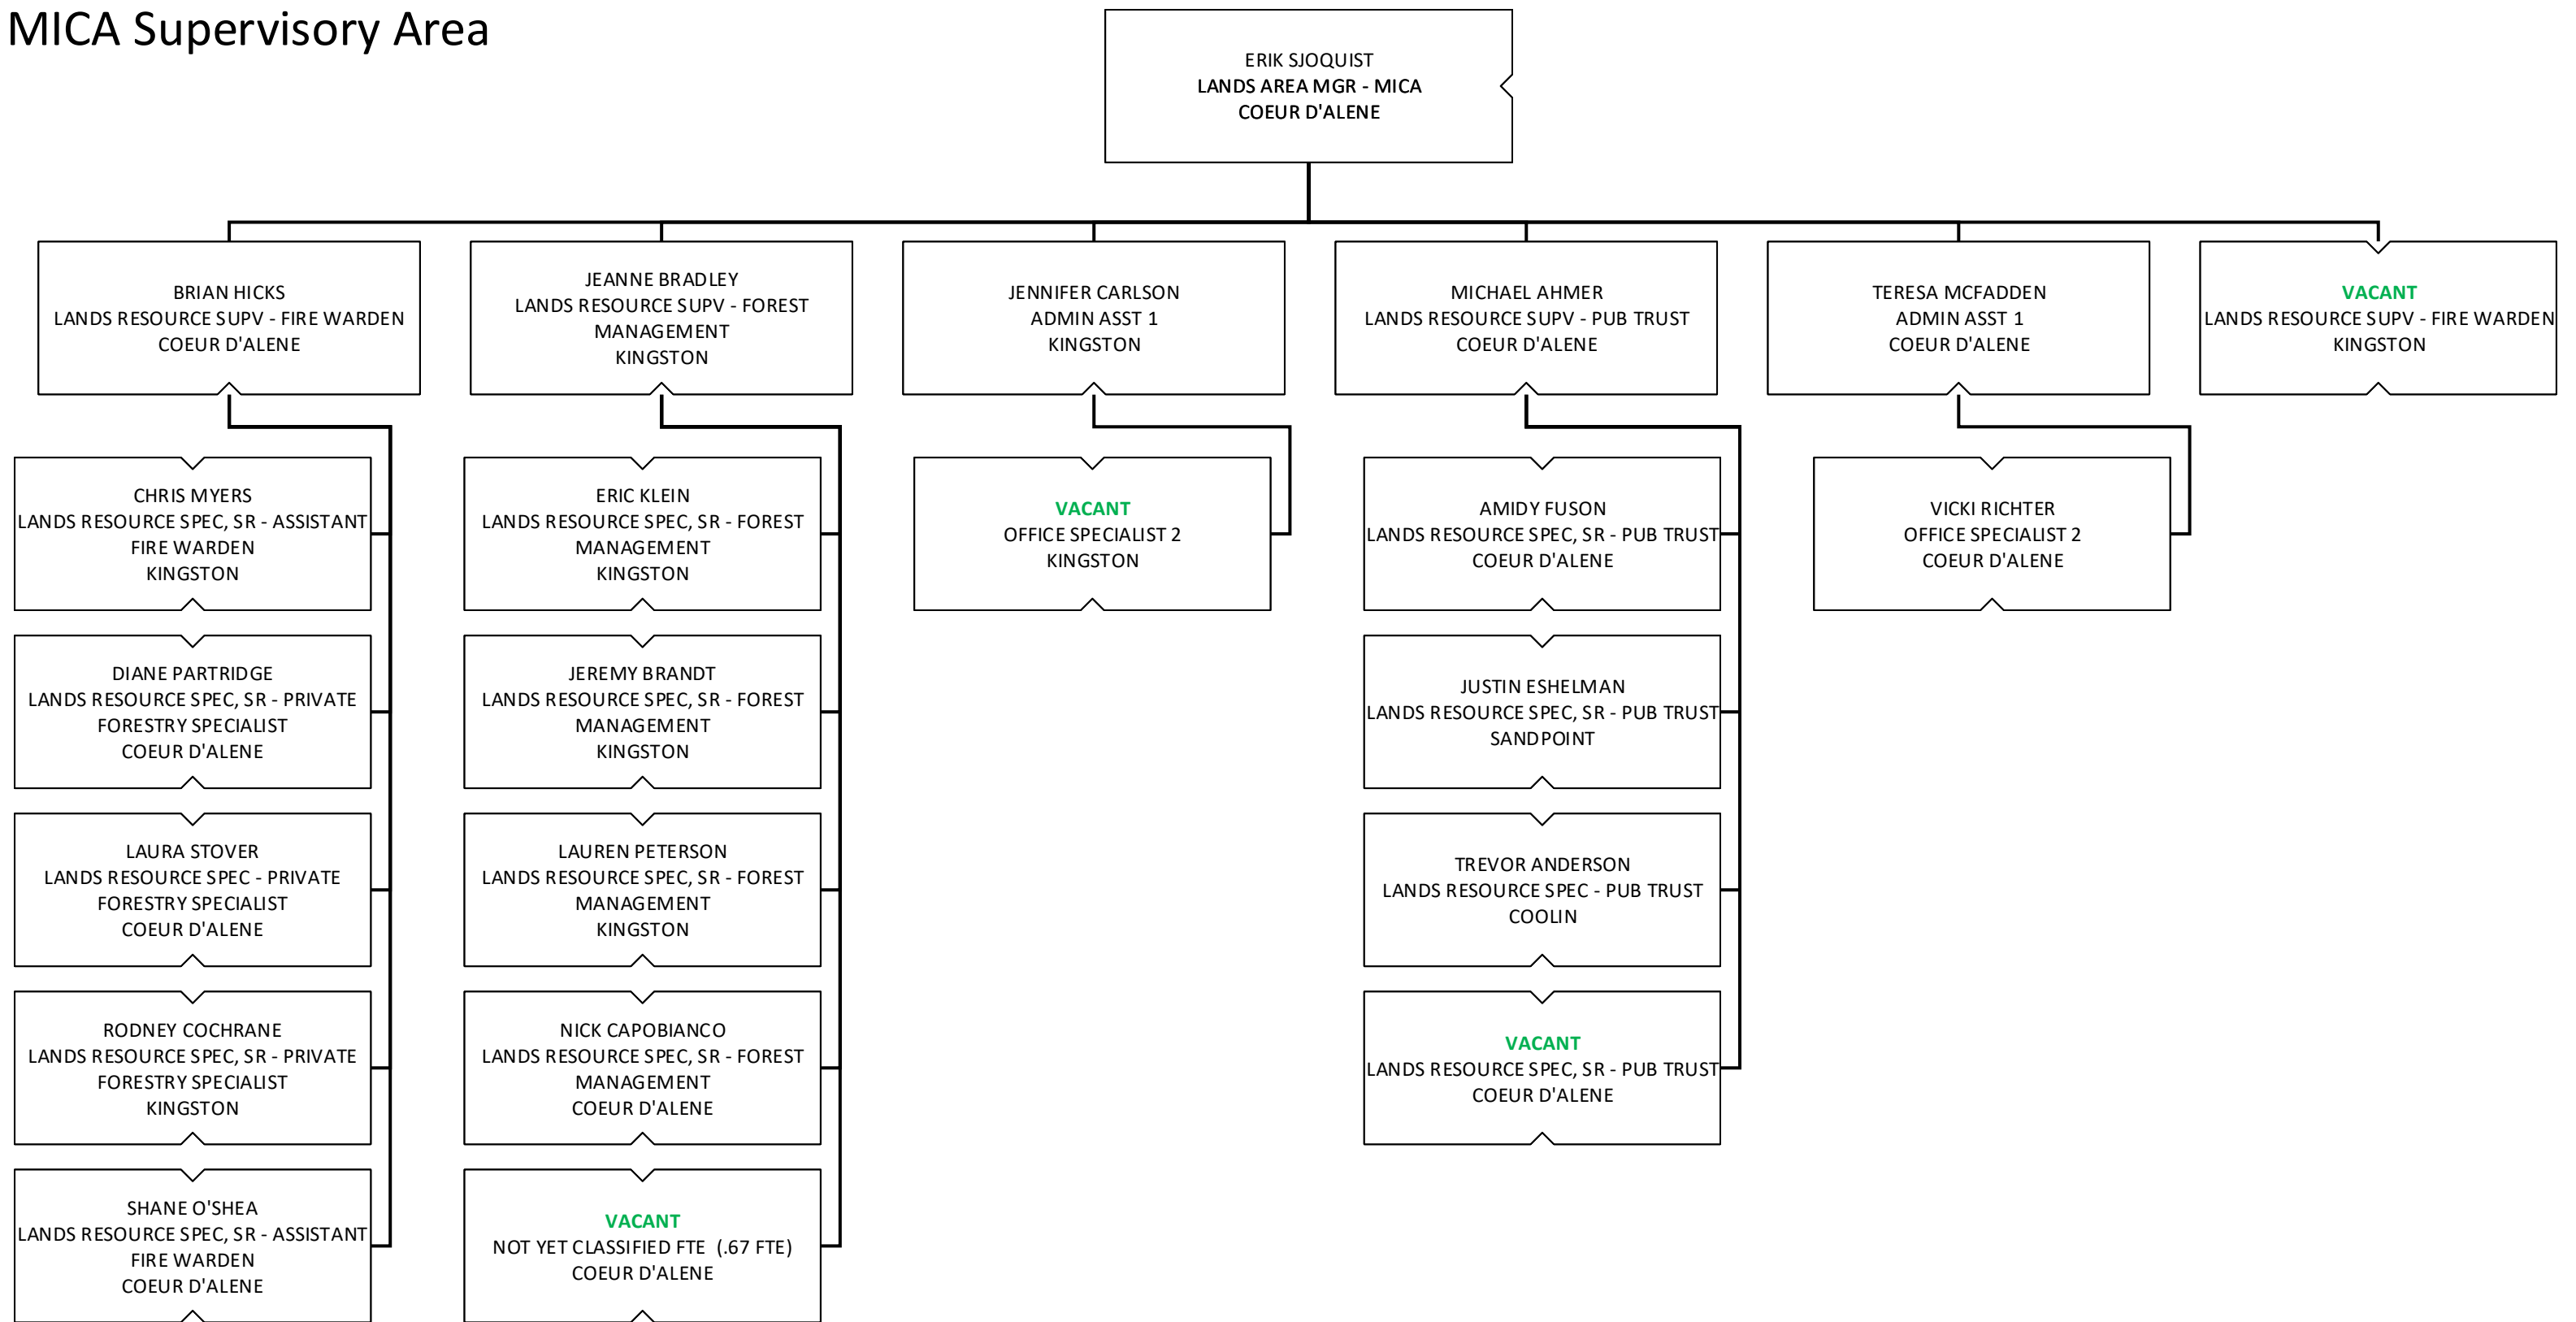

Idaho Department of Lands Organization Chart

Business Services

Trust Land Management

Forestry and Fire

MINERALS, PUBLIC TRUST, OIL & GAS

Priest Lake Supervisory Area

Pend Oreille Lake Supervisory Area

MICA Supervisory Area

ERIK SJOQUIST
LANDS AREA MGR - MICA
COEUR D'ALENE

BRIAN HICKS
LANDS RESOURCE SUPV - FIRE WARDEN
COEUR D'ALENE

JEANNE BRADLEY
LANDS RESOURCE SUPV - FOREST
MANAGEMENT
KINGSTON

JENNIFER CARLSON
ADMIN ASST 1
KINGSTON

ERIC KLEIN
LANDS RESOURCE SPEC, SR - FOREST
MANAGEMENT
KINGSTON

VACANT
OFFICE SPECIALIST 2
KINGSTON

AMIDY FUSON
LANDS RESOURCE SPEC, SR - PUB TRUST
COEUR D'ALENE

VICKI RICHTER
OFFICE SPECIALIST 2
COEUR D'ALENE

Eastern Supervisory Area

PAT BROWN
LANDS AREA MGR - EASTERN
IDAHO FALLS

HEATH HANCOCK
LANDS RESOURCE SUPV - L&W
IDAHO FALLS

KATINA KIENLEN-HOFFER
ADMIN ASST 1
IDAHO FALLS

RON FRYZOWSKI
LANDS RESOURCE SUPV - FOREST
MANAGEMENT
IDAHO FALLS