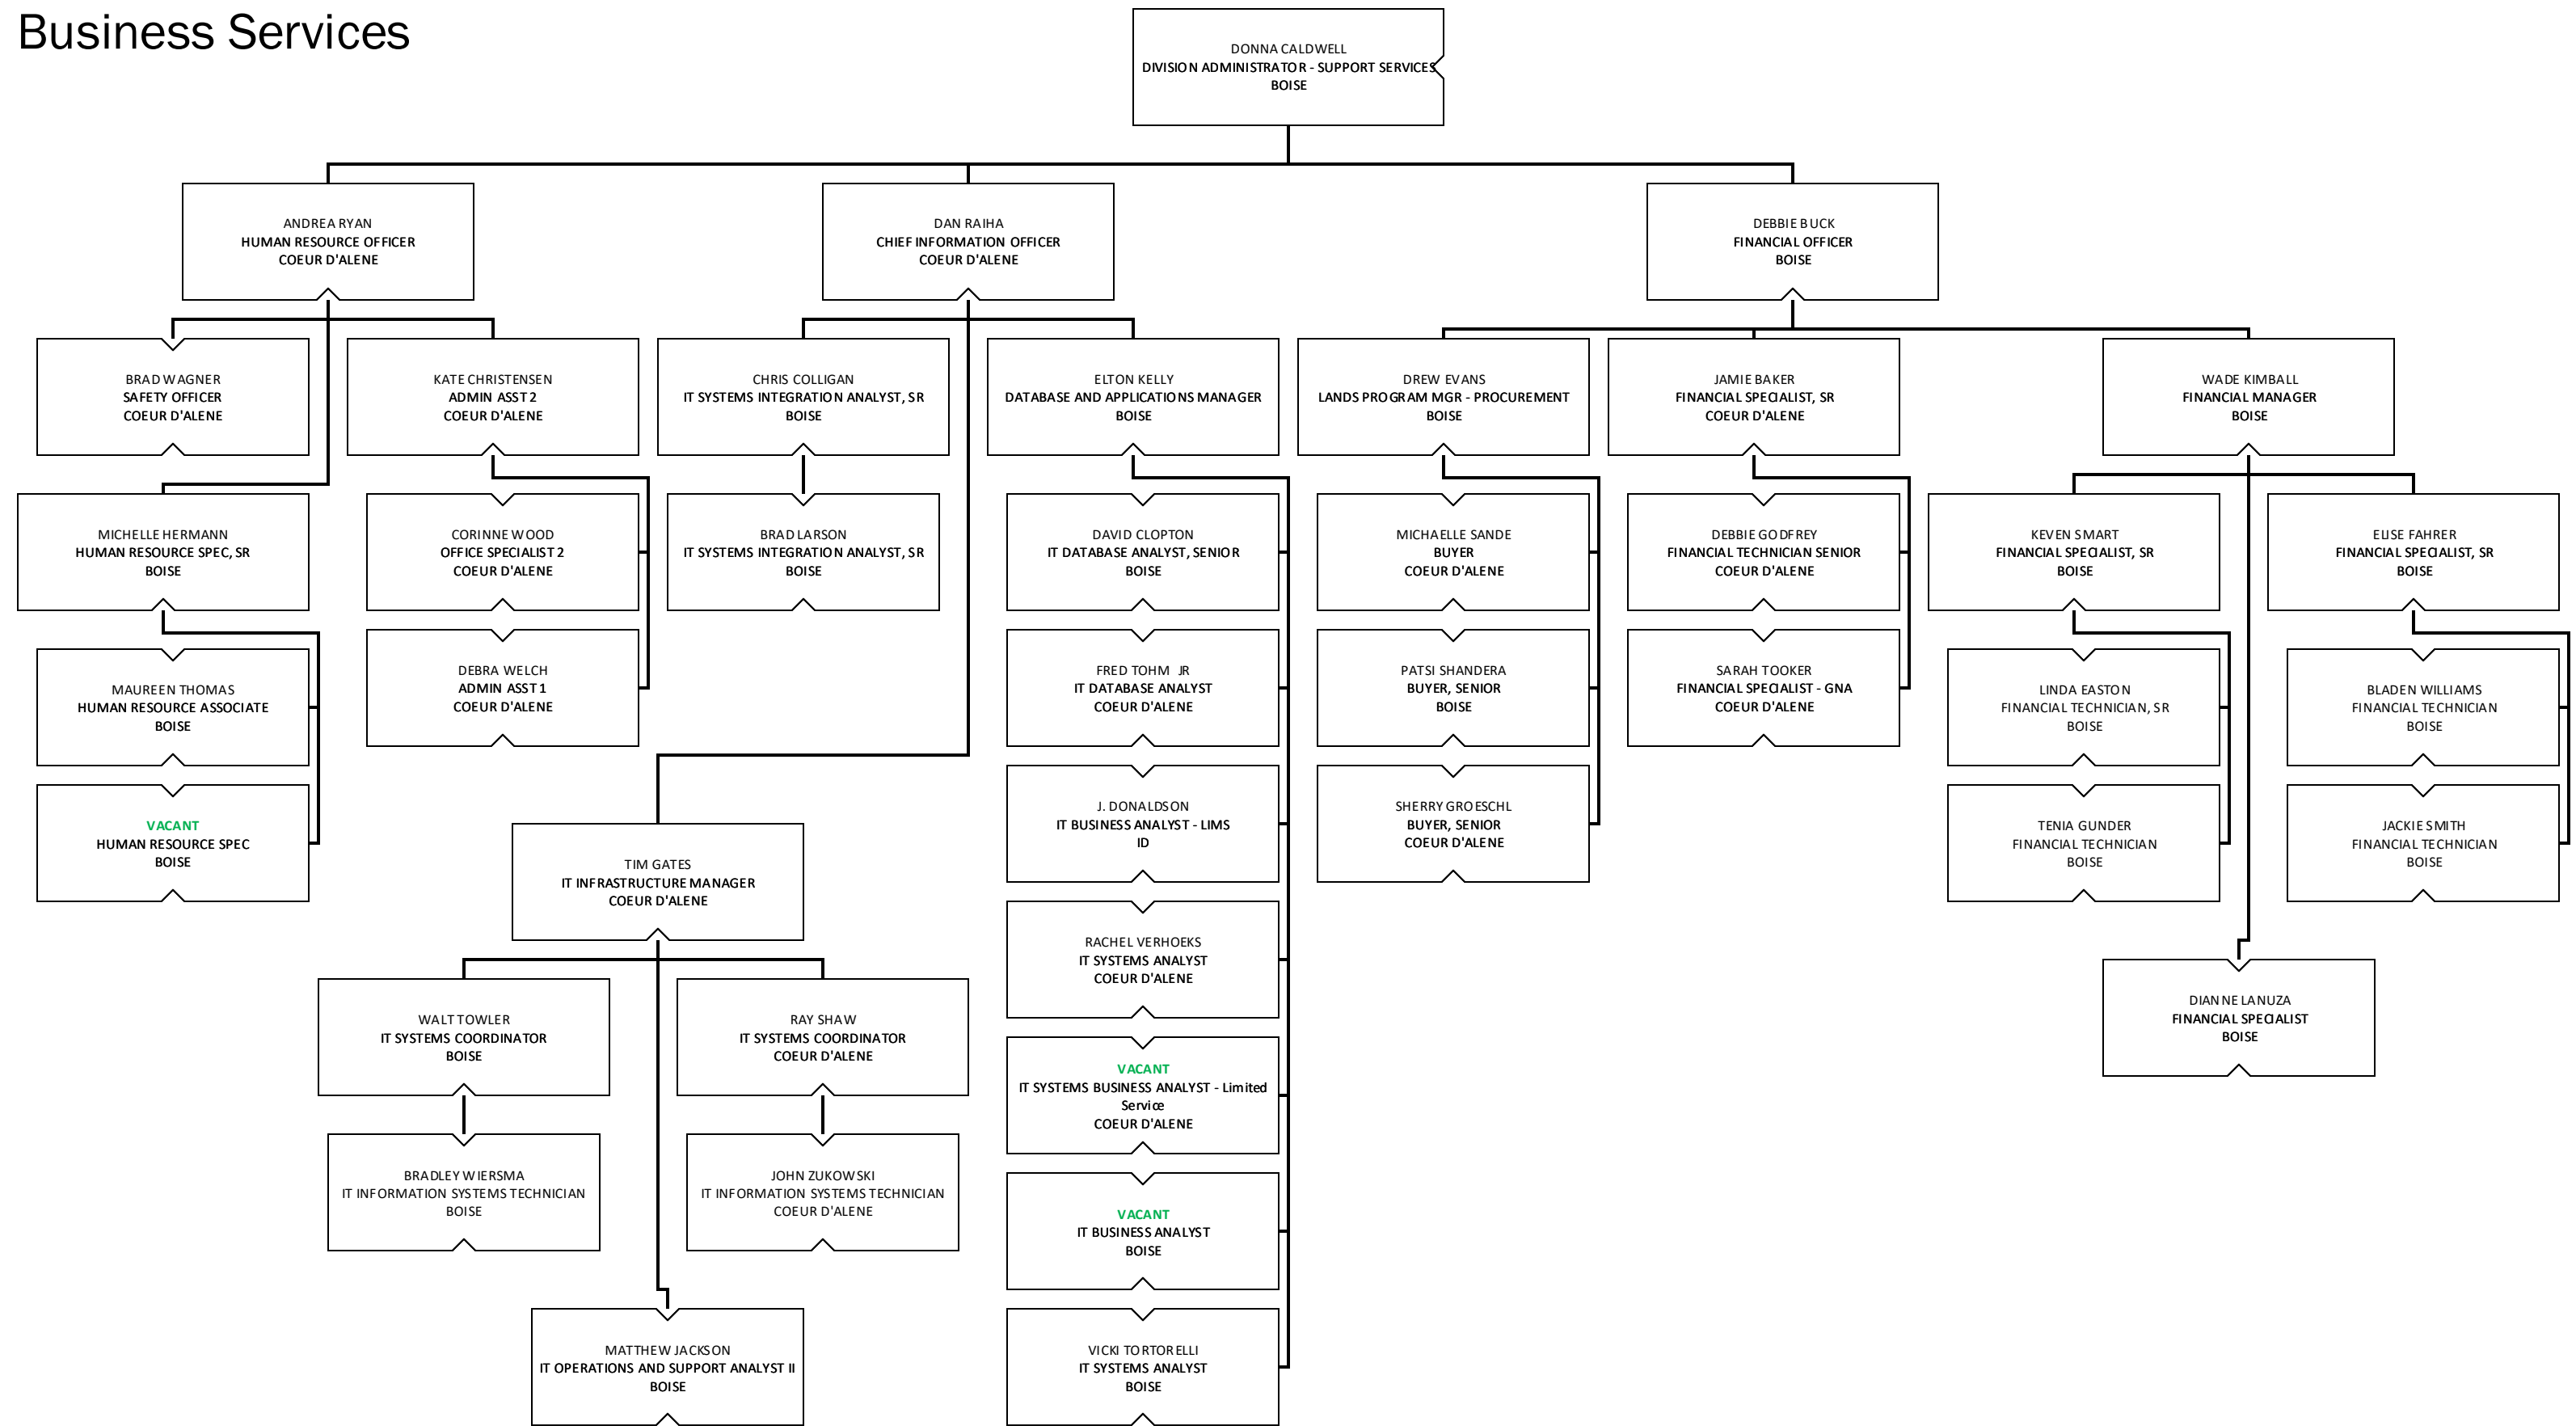

Idaho Department of Lands Organization Chart

Business Services

Trust Land Management

Forestry and Fire

MINERALS, PUBLIC TRUST, OIL & GAS

Priest Lake Supervisory Area

Pend Oreille Lake Supervisory Area

MICA Supervisory Area

ERIC KLEIN
LANDS RESOURCE SPEC, SR - FOREST
MANAGEMENT
KINGSTON

VACANT
OFFICE SPECIALIST 2
KINGSTON

AMIDY FUSON
LANDS RESOURCE SPEC, SR - PUB TRUST
COEUR D'ALENE

VICKI RICHTER
OFFICE SPECIALIST 2
COEUR D'ALENE

Eastern Supervisory Area

PAT BROWN
LANDS AREA MGR - EASTERN
IDAHO FALLS

HEATH HANCOCK
LANDS RESOURCE SUPV - L&W
IDAHO FALLS

KATINA KIENLEN-HOFFER
ADMIN ASST 1
IDAHO FALLS

RON FRYZOWSKI
LANDS RESOURCE SUPV - FOREST
MANAGEMENT
IDAHO FALLS