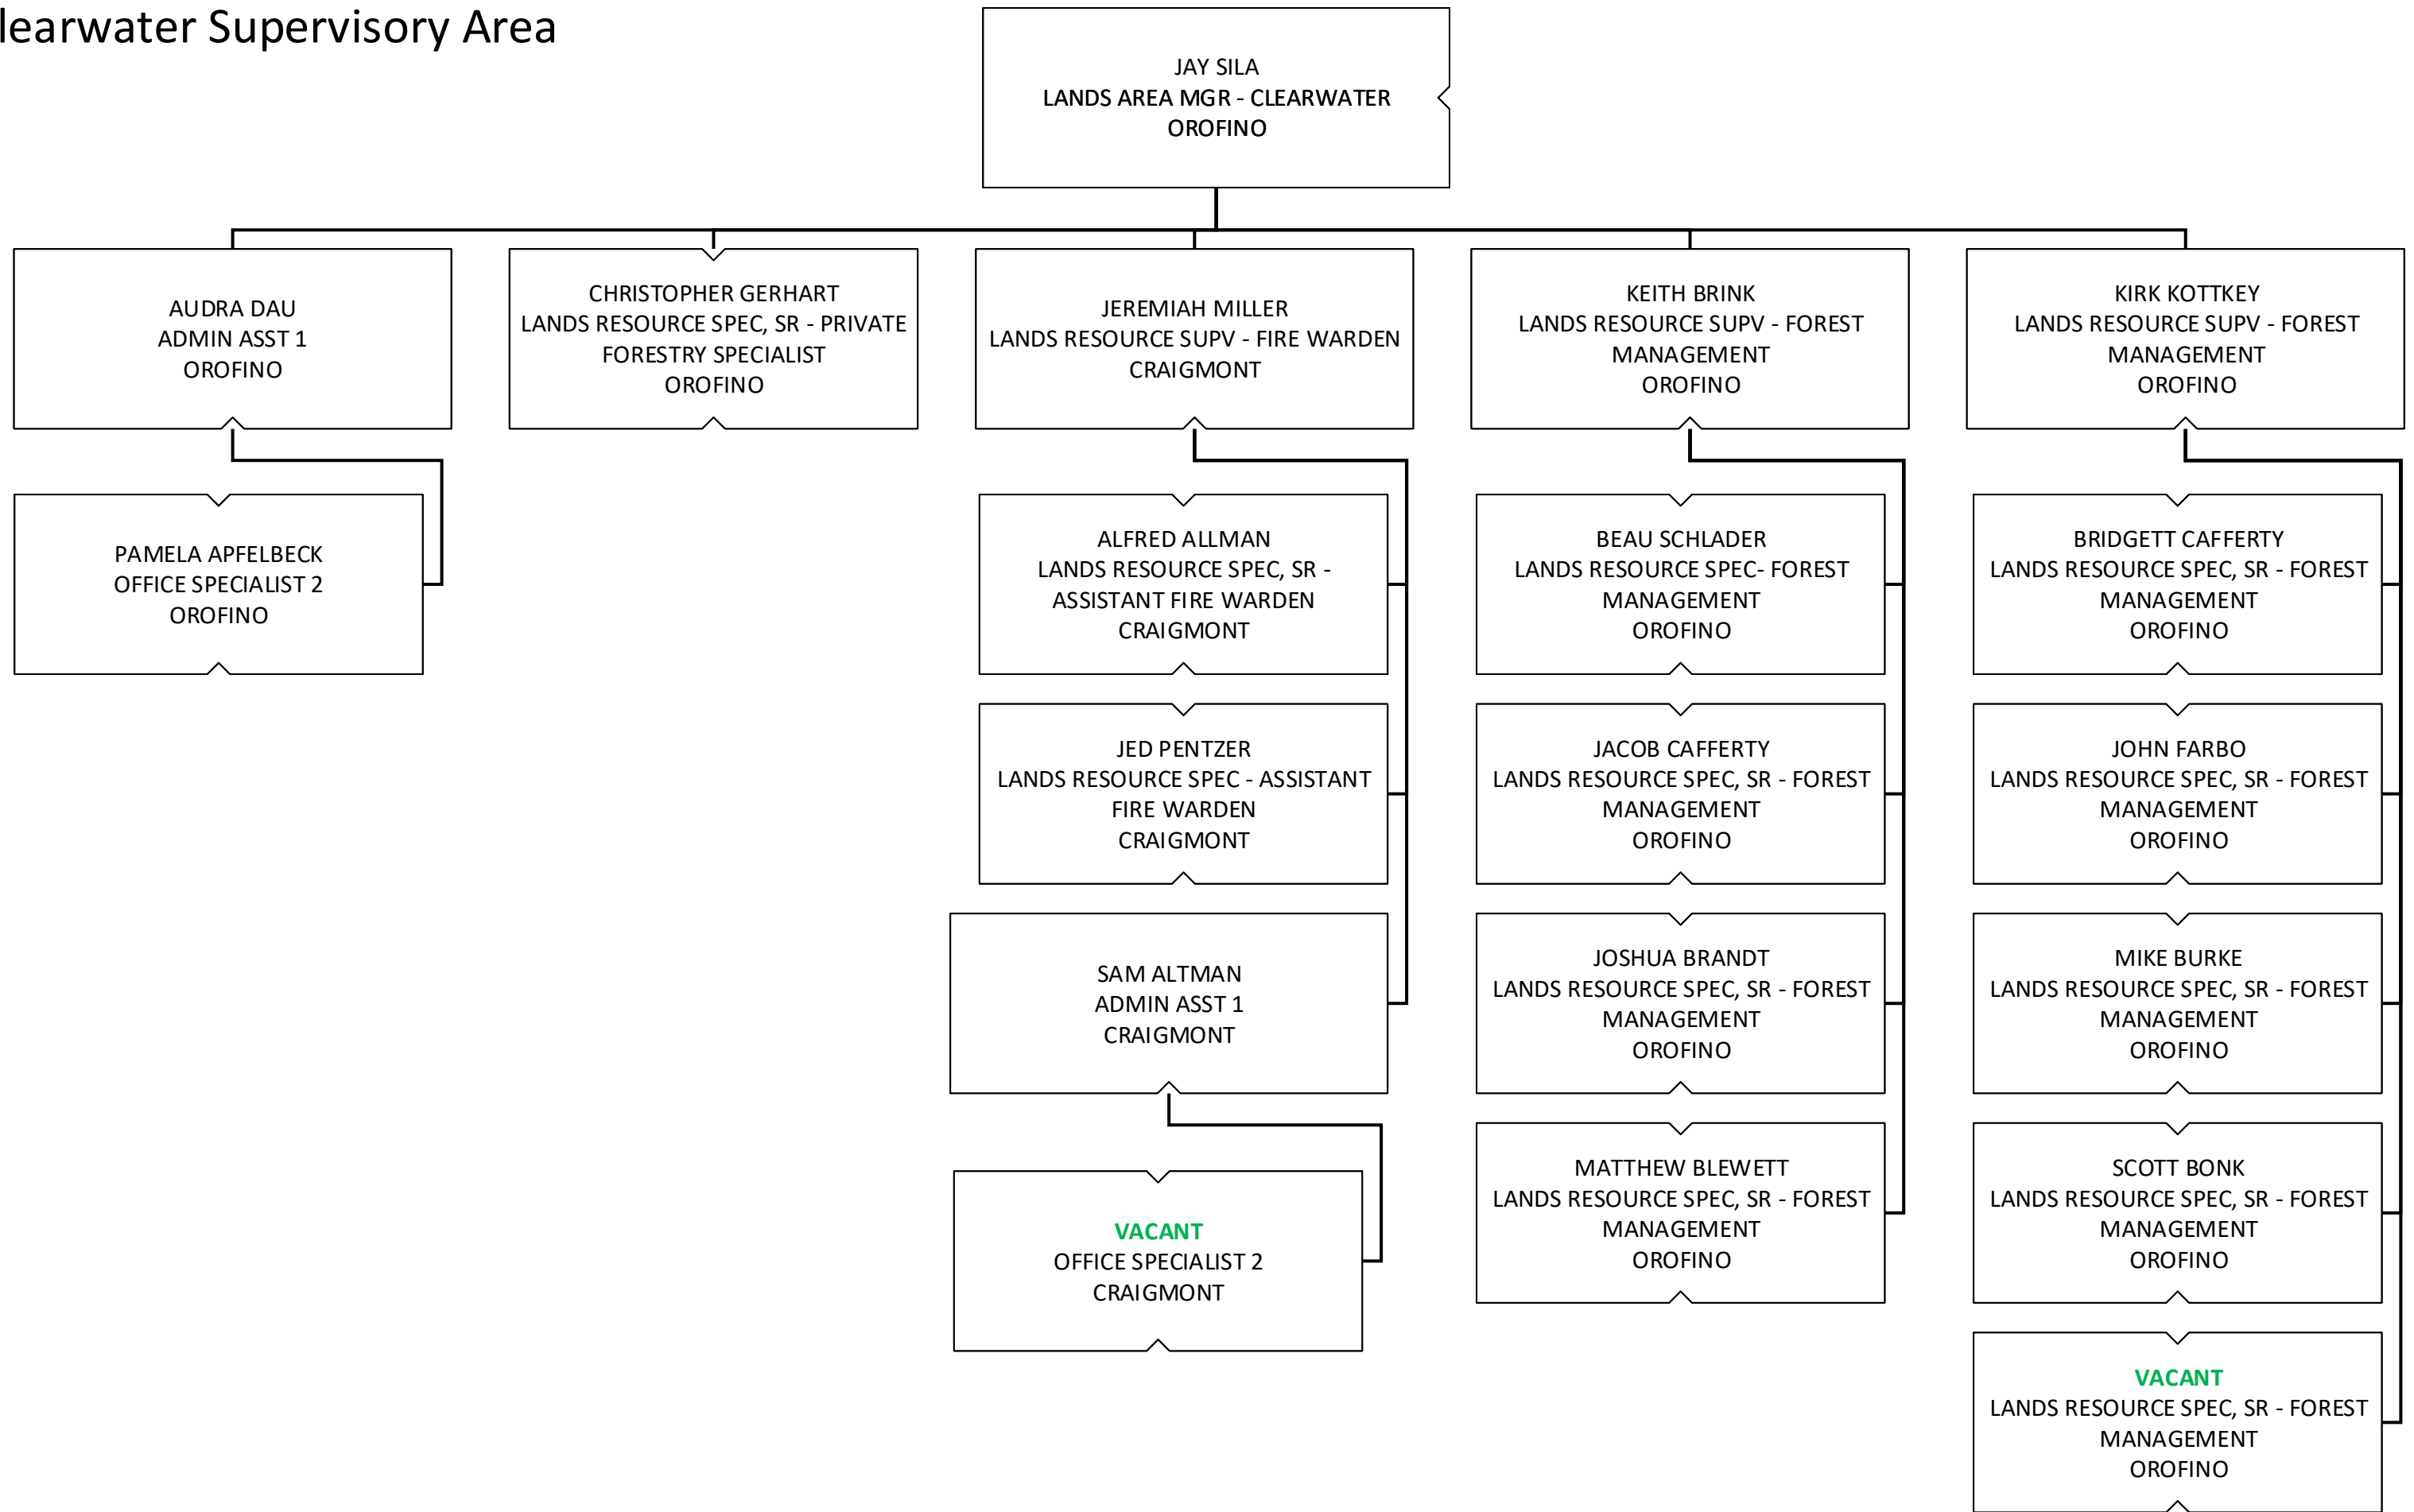

VACANT
NOT YET CLASSIFIED FTE (.67 FTE)
COEUR D'ALENE

St. Joe Supervisory Area

Ponderosa Supervisory Area

Maggie Creek Supervisory Area

Clearwater Supervisory Area

Payette Lakes Supervisory Area

Southwest Supervisory Area

Eastern Supervisory Area

PAT BROWN
LANDS AREA MGR - EASTERN
IDAHO FALLS

HEATH HANCOCK
LANDS RESOURCE SUPV - L&W
IDAHO FALLS

KATINA KIENLEN-HOFFER
ADMIN ASST 1
IDAHO FALLS

RON FRYZOWSKI
LANDS RESOURCE SUPV - FOREST
MANAGEMENT
IDAHO FALLS