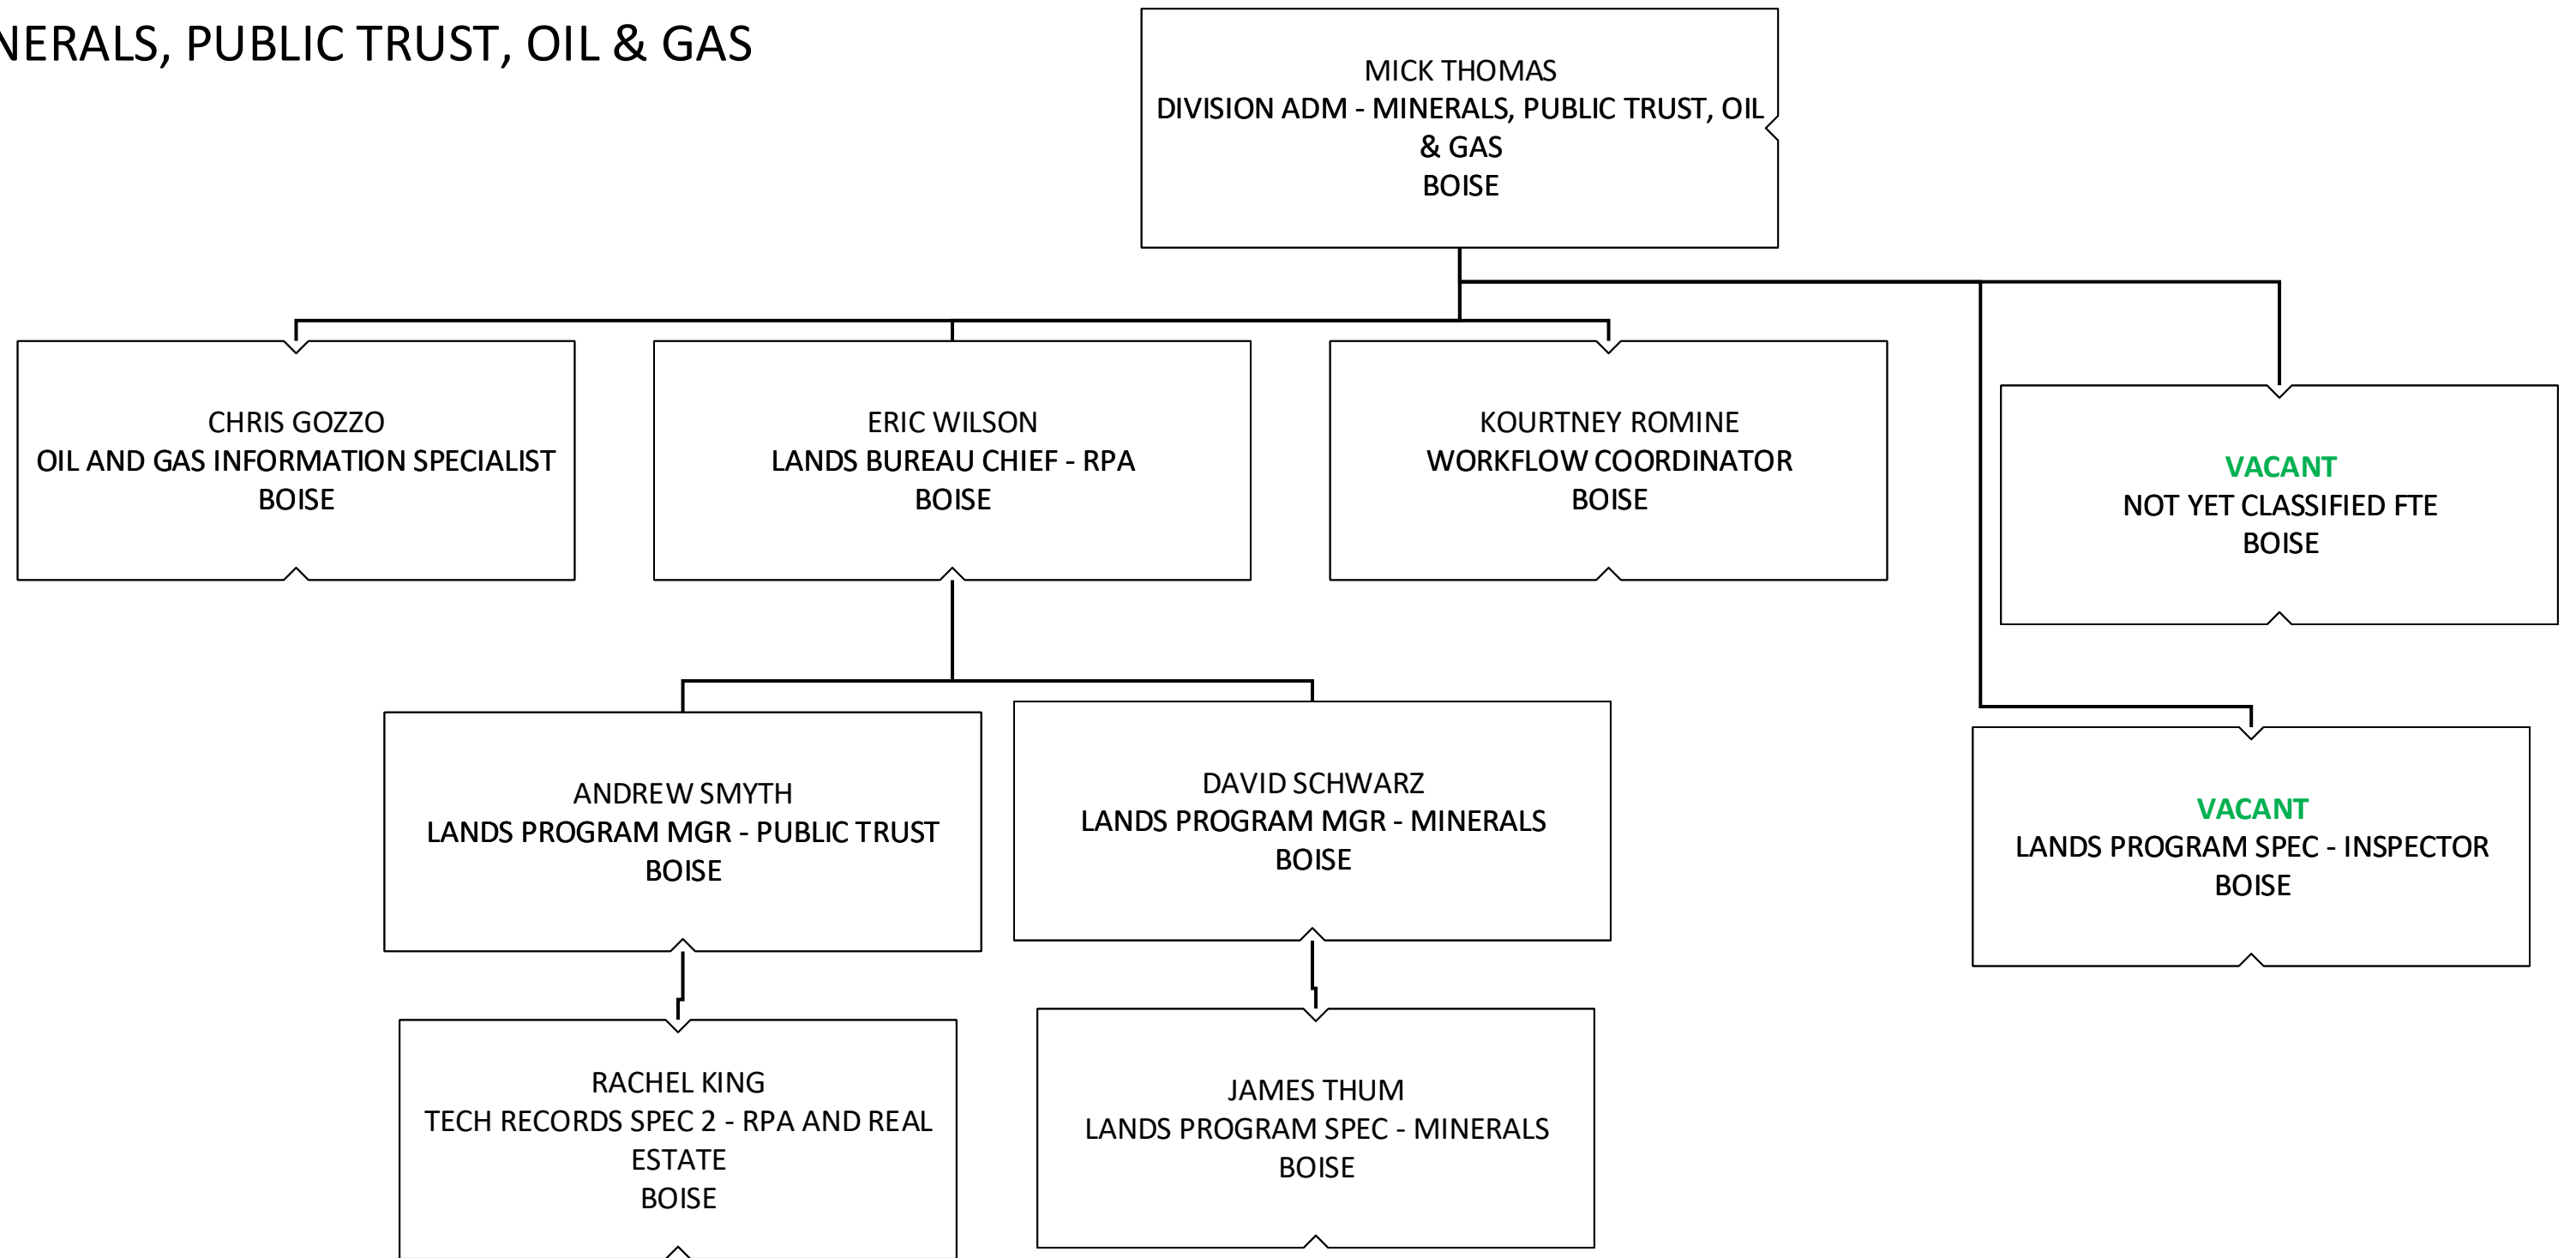

Idaho Department of Lands Organization Chart

Business Services

Trust Land Management

Forestry and Fire

MINERALS, PUBLIC TRUST, OIL & GAS

Priest Lake Supervisory Area

Pend Oreille Lake Supervisory Area

MICA Supervisory Area

Eastern Supervisory Area

PAT BROWN
LANDS AREA MGR - EASTERN
IDAHO FALLS

HEATH HANCOCK
LANDS RESOURCE SUPV - L&W
IDAHO FALLS

KATINA KIENLEN-HOFFER
ADMIN ASST 1
IDAHO FALLS

RON FRYZOWSKI
LANDS RESOURCE SUPV - FOREST
MANAGEMENT
IDAHO FALLS