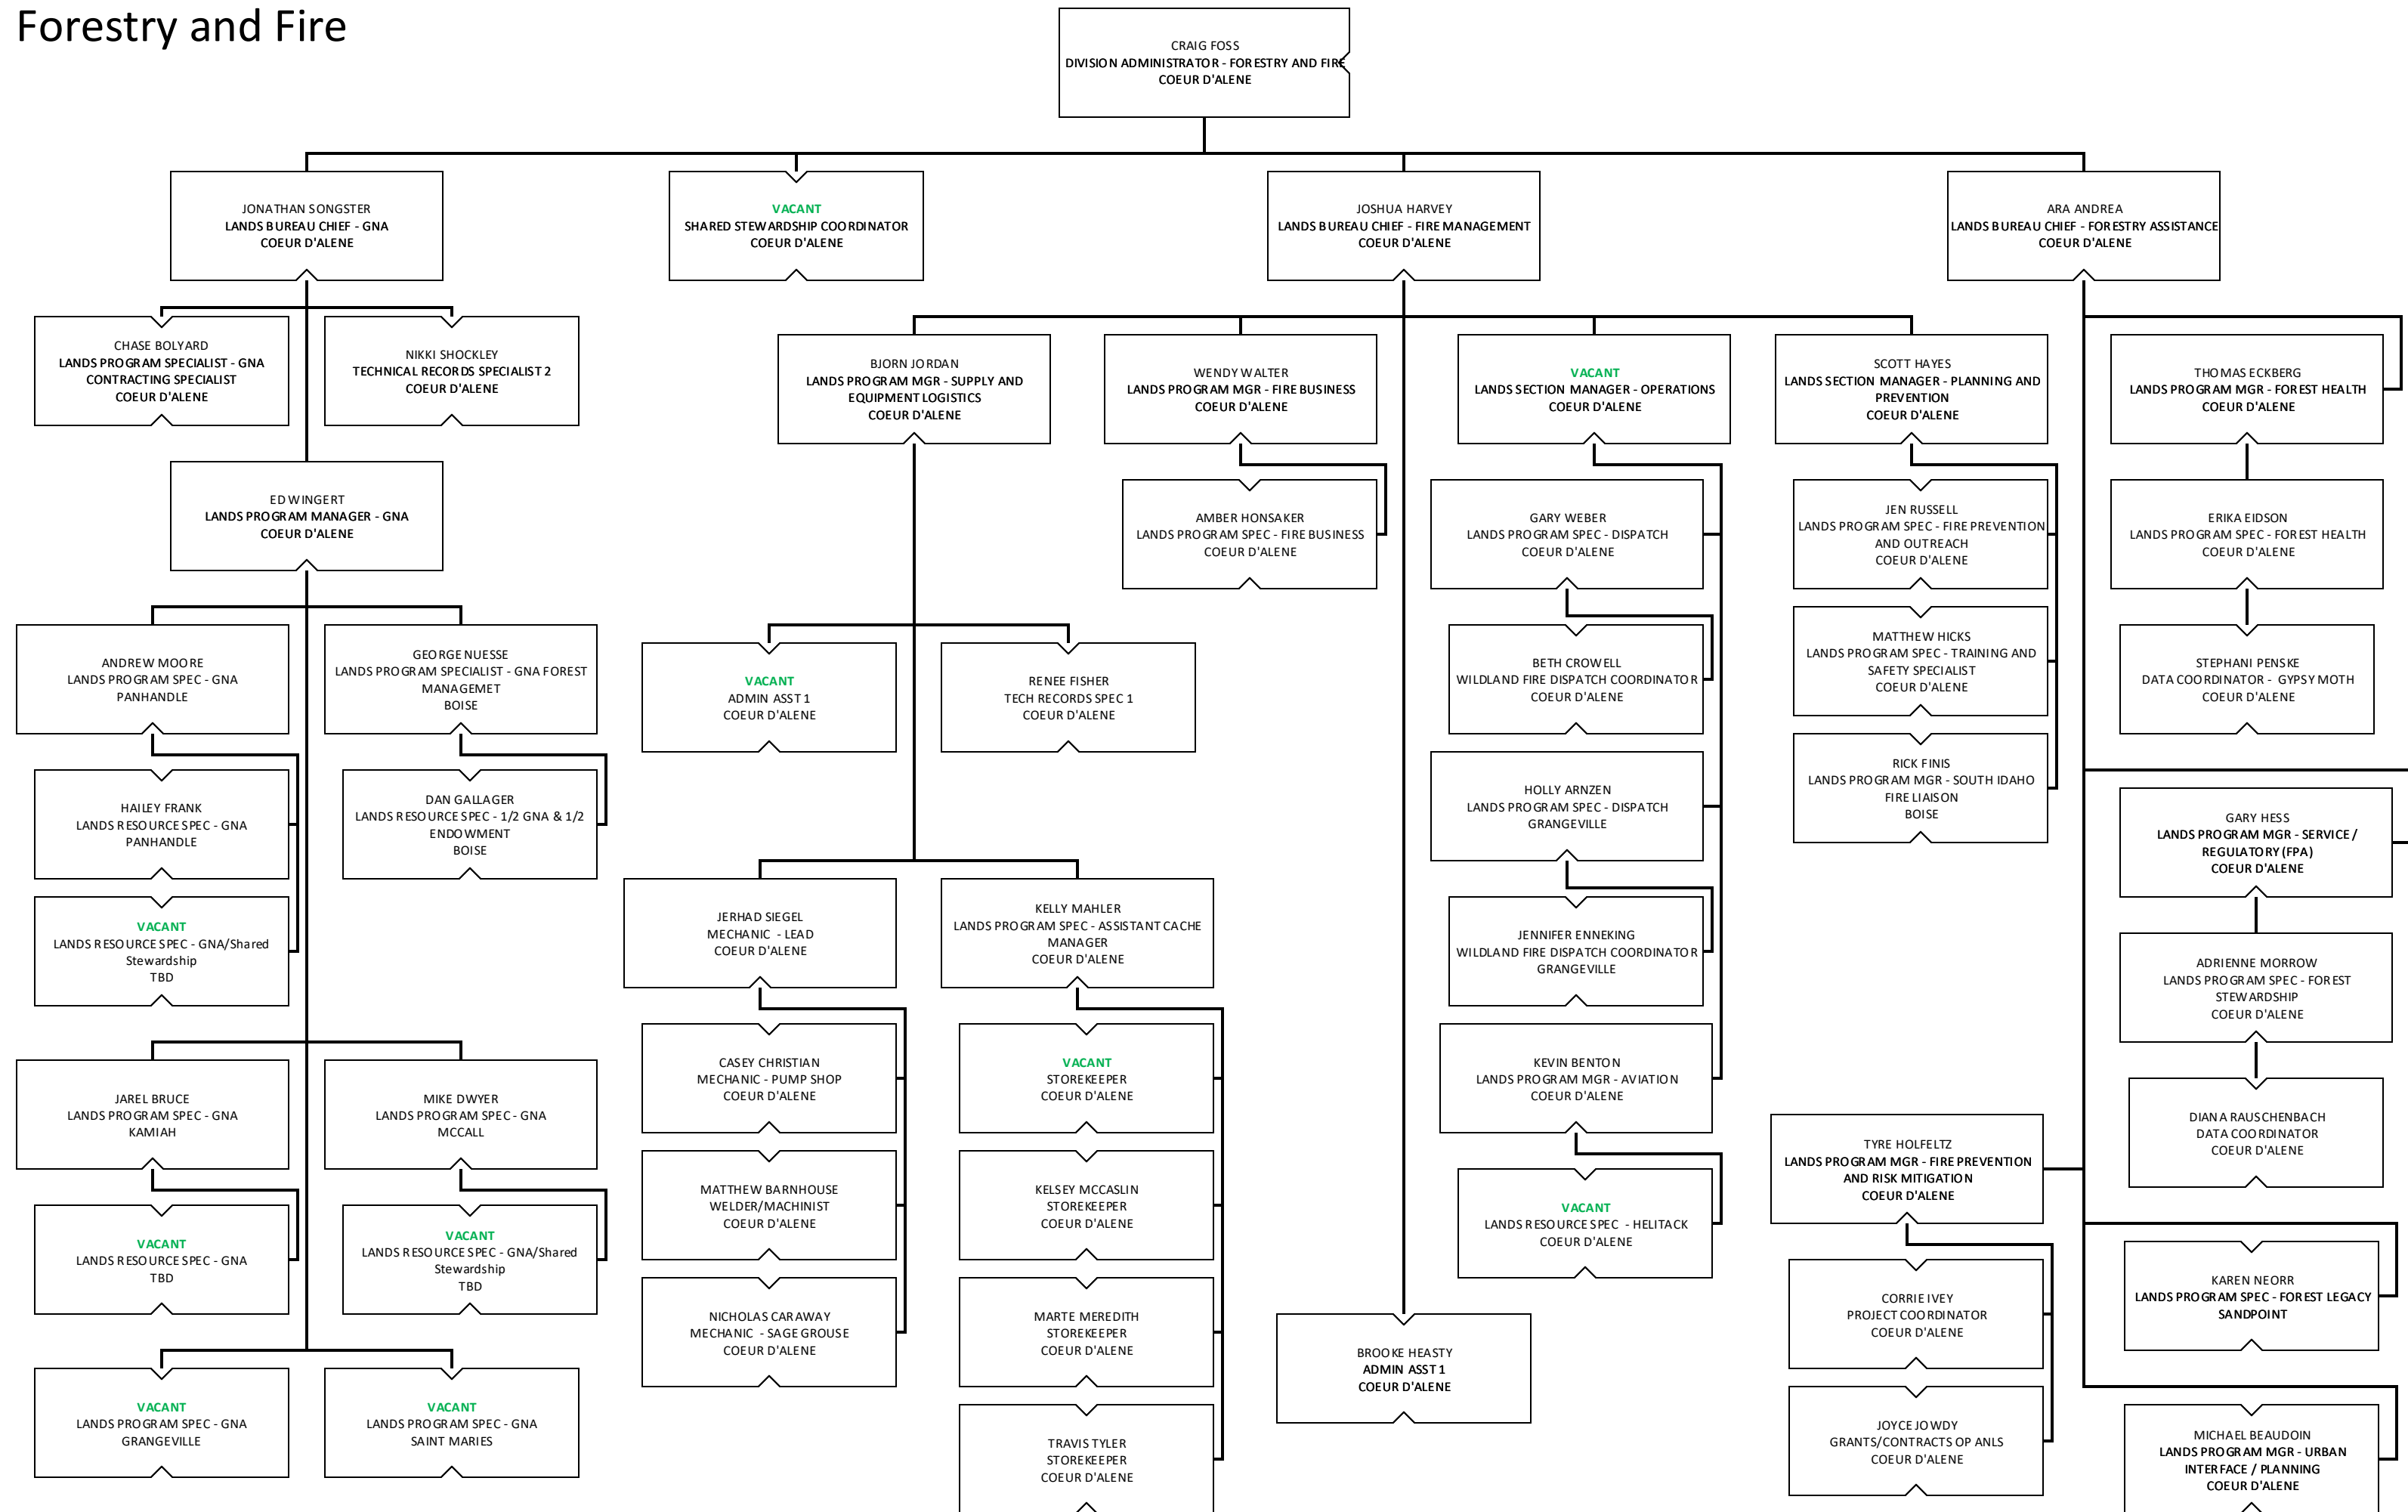

Idaho Department of Lands Organization Chart

Business Services

Trust Land Management

Forestry and Fire

MINERALS, PUBLIC TRUST, OIL & GAS

Priest Lake Supervisory Area

Pend Oreille Lake Supervisory Area

MICA Supervisory Area

ERIK SJOQUIST
LANDS AREA MGR - MICA
COEUR D'ALENE

BRIAN HICKS
LANDS RESOURCE SUPV - FIRE WARDEN
COEUR D'ALENE

JEANNE BRADLEY
LANDS RESOURCE SUPV - FOREST
MANAGEMENT
KINGSTON

JENNIFER CARLSON
ADMIN ASST 1
KINGSTON

ERIC KLEIN
LANDS RESOURCE SPEC, SR - FOREST
MANAGEMENT
KINGSTON

VACANT
OFFICE SPECIALIST 2
KINGSTON

AMIDY FUSON
LANDS RESOURCE SPEC, SR - PUB TRUST
COEUR D'ALENE

VICKI RICHTER
OFFICE SPECIALIST 2
COEUR D'ALENE

Eastern Supervisory Area

PAT BROWN
LANDS AREA MGR - EASTERN
IDAHO FALLS

HEATH HANCOCK
LANDS RESOURCE SUPV - L&W
IDAHO FALLS

KATINA KIENLEN-HOFFER
ADMIN ASST 1
IDAHO FALLS

RON FRYZOWSKI
LANDS RESOURCE SUPV - FOREST
MANAGEMENT
IDAHO FALLS