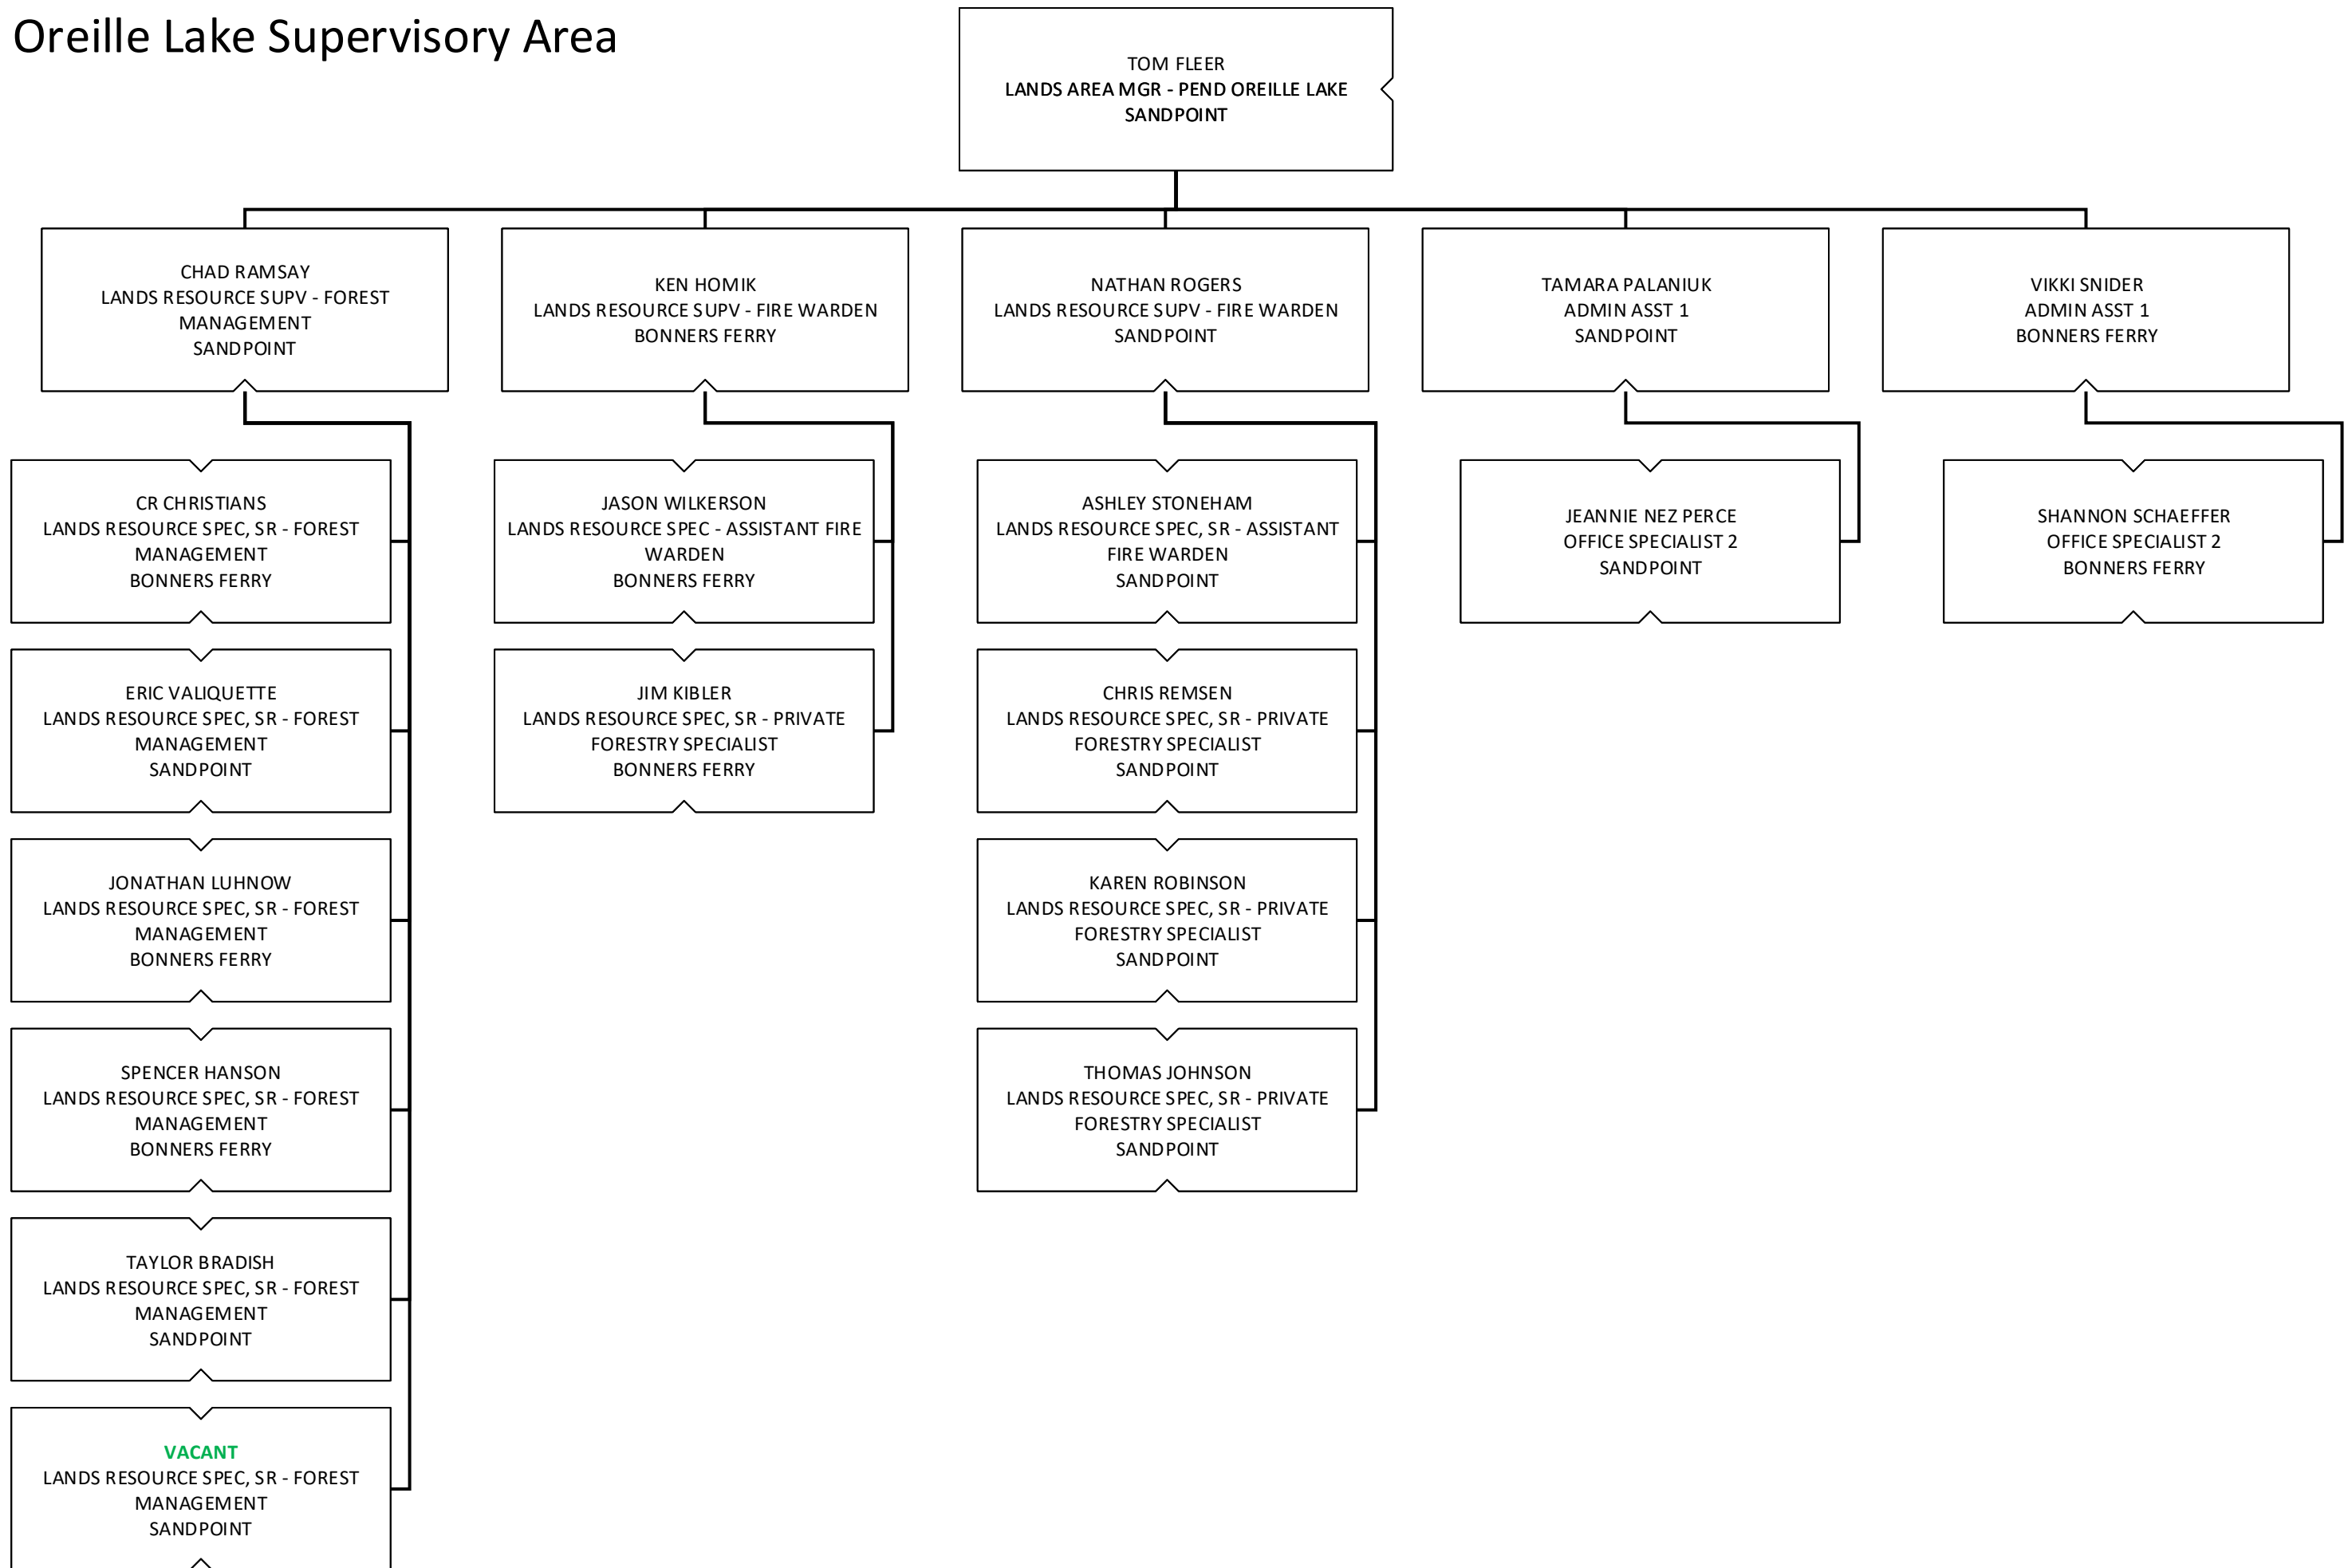

Idaho Department of Lands Organization Chart

Business Services

Trust Land Management

Forestry and Fire

MINERALS, PUBLIC TRUST, OIL & GAS

Priest Lake Supervisory Area

Pend Oreille Lake Supervisory Area

MICA Supervisory Area

ERIC KLEIN
LANDS RESOURCE SPEC, SR - FOREST
MANAGEMENT
KINGSTON

VACANT
OFFICE SPECIALIST 2
KINGSTON

AMIDY FUSON
LANDS RESOURCE SPEC, SR - PUB TRUST
COEUR D'ALENE

VICKI RICHTER
OFFICE SPECIALIST 2
COEUR D'ALENE

VACANT
NOT YET CLASSIFIED FTE (.67 FTE)
COEUR D'ALENE

St. Joe Supervisory Area

Ponderosa Supervisory Area

Maggie Creek Supervisory Area

Clearwater Supervisory Area

Payette Lakes Supervisory Area

Southwest Supervisory Area

Eastern Supervisory Area

PAT BROWN
LANDS AREA MGR - EASTERN
IDAHO FALLS

HEATH HANCOCK
LANDS RESOURCE SUPV - L&W
IDAHO FALLS

KATINA KIENLEN-HOFFER
ADMIN ASST 1
IDAHO FALLS

RON FRYZOWSKI
LANDS RESOURCE SUPV - FOREST
MANAGEMENT
IDAHO FALLS