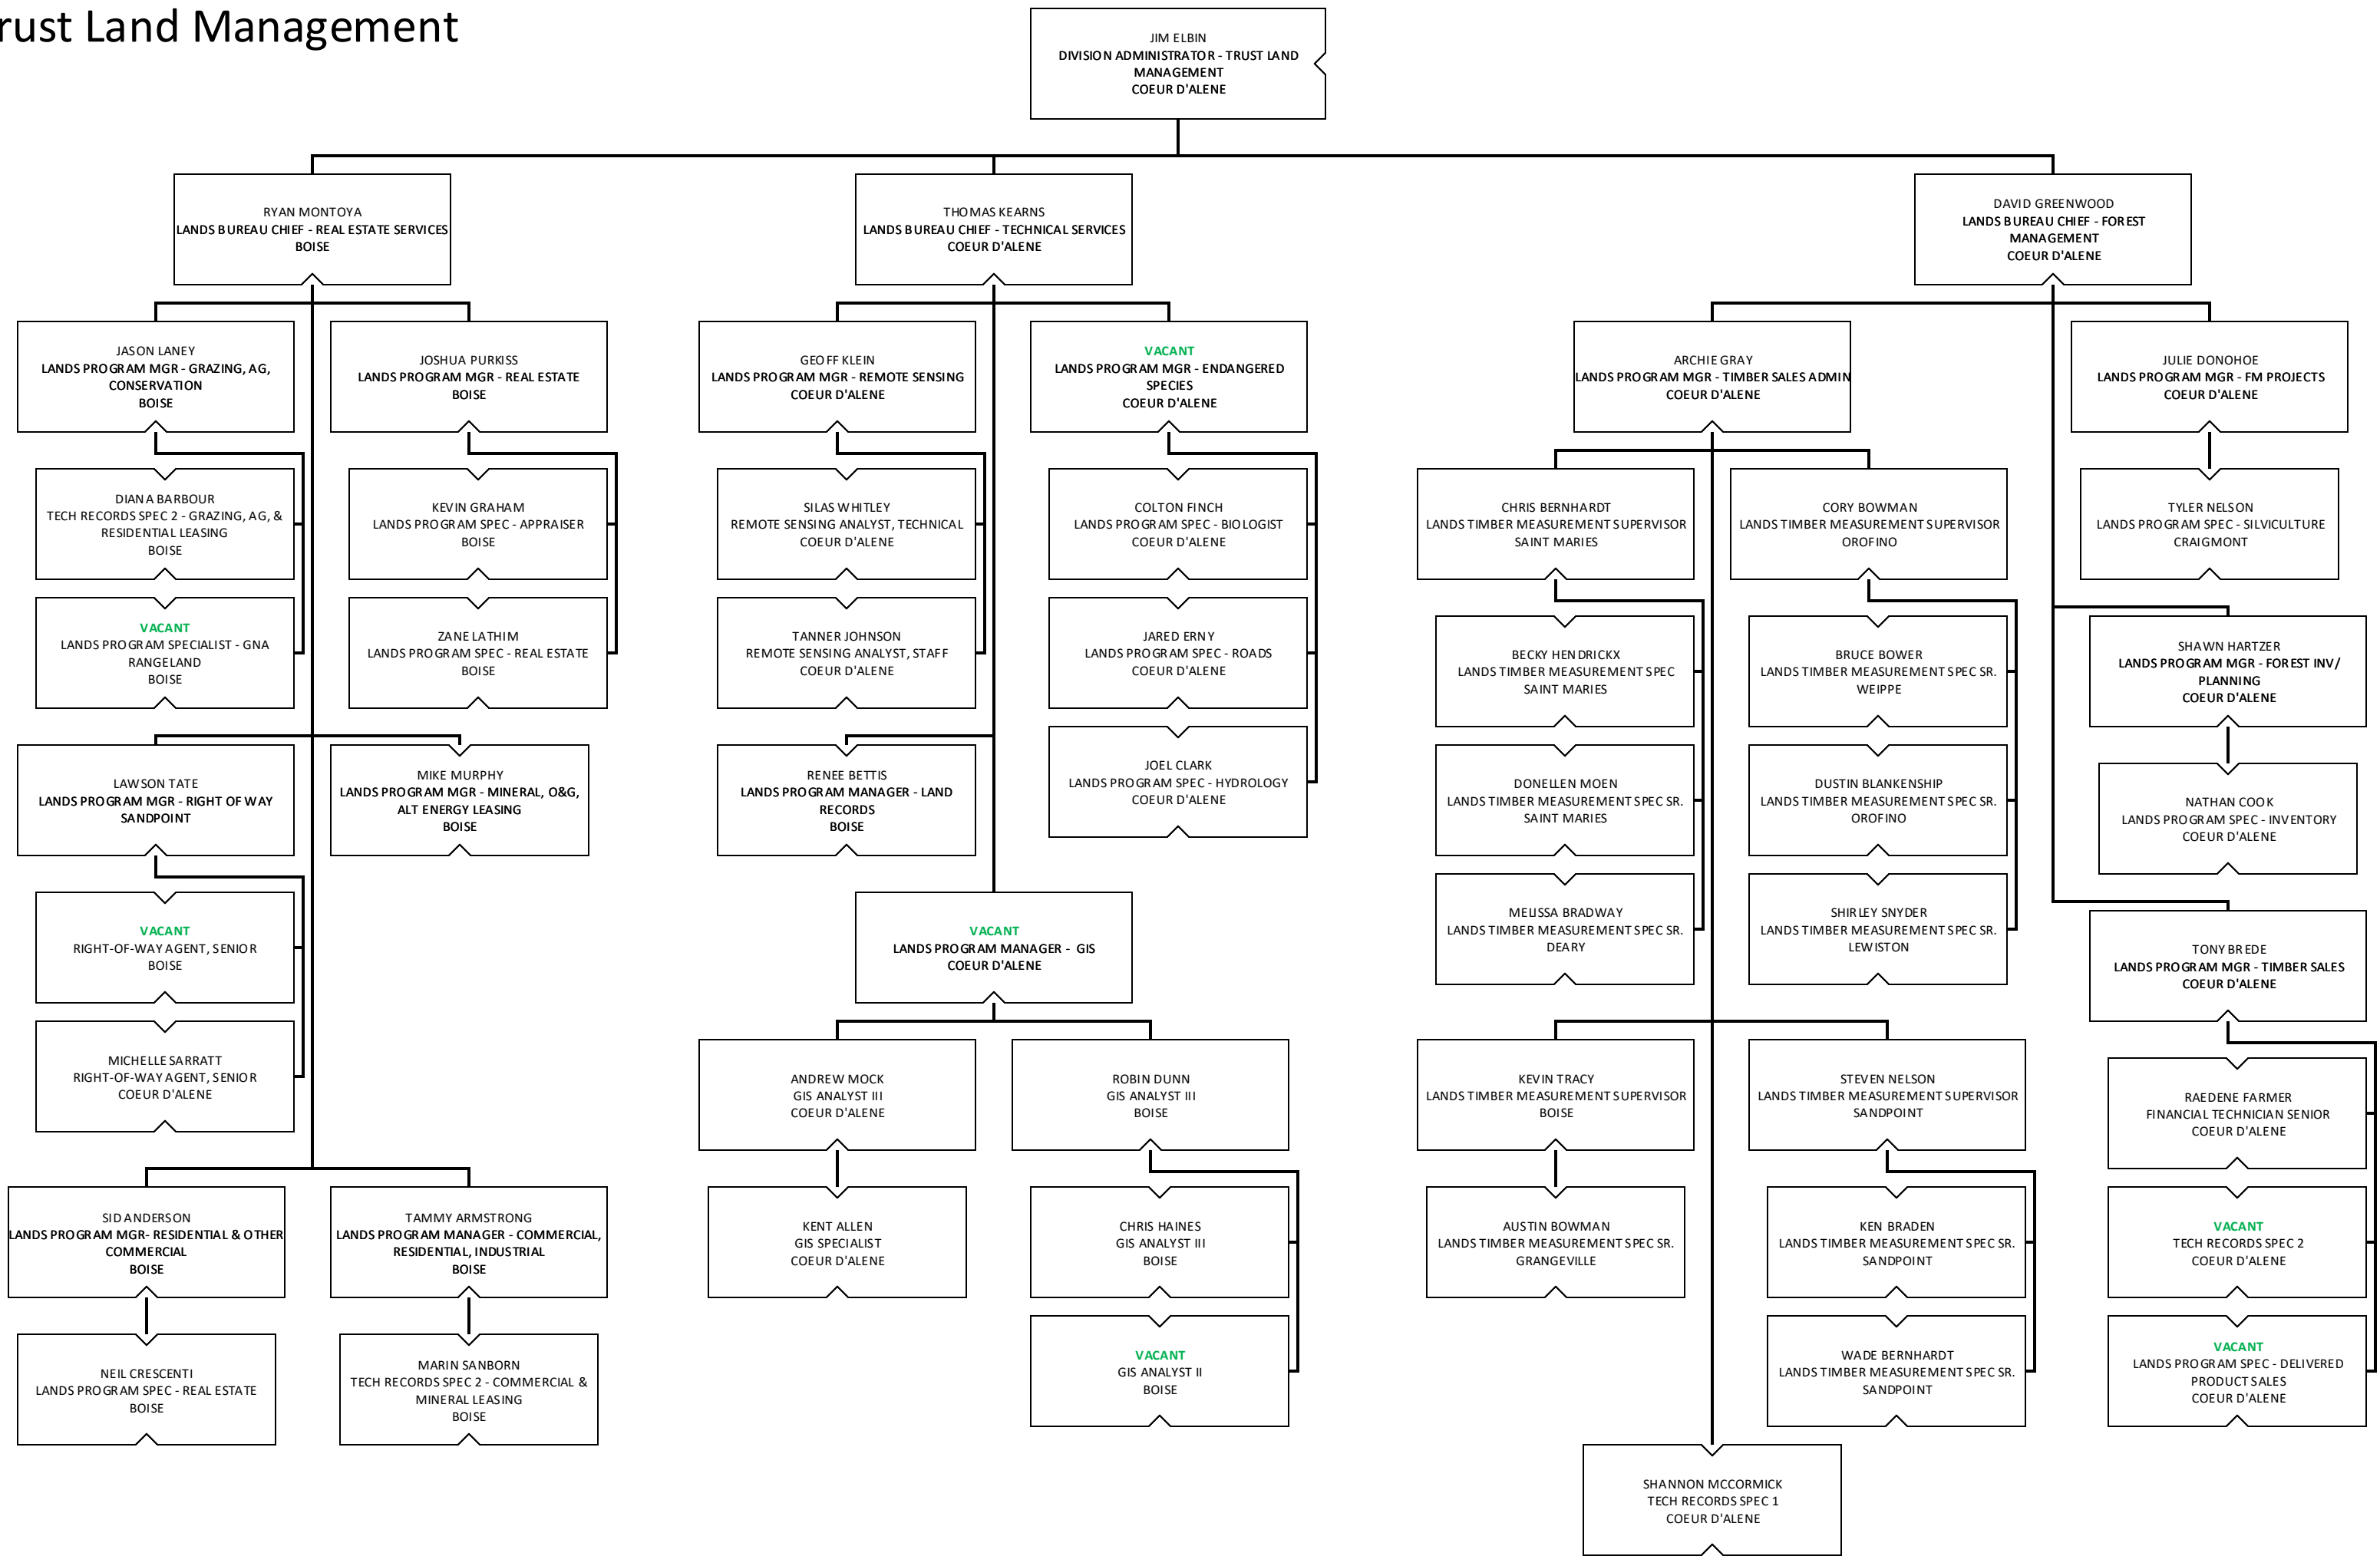

Idaho Department of Lands Organization Chart

Business Services

Trust Land Management

Forestry and Fire

MINERALS, PUBLIC TRUST, OIL & GAS

Priest Lake Supervisory Area

Pend Oreille Lake Supervisory Area

MICA Supervisory Area

ERIK SJOQUIST
LANDS AREA MGR - MICA
COEUR D'ALENE

BRIAN HICKS
LANDS RESOURCE SUPV - FIRE WARDEN
COEUR D'ALENE

JEANNE BRADLEY
LANDS RESOURCE SUPV - FOREST
MANAGEMENT
KINGSTON

JENNIFER CARLSON
ADMIN ASST 1
KINGSTON

ERIC KLEIN
LANDS RESOURCE SPEC, SR - FOREST
MANAGEMENT
KINGSTON

VACANT
OFFICE SPECIALIST 2
KINGSTON

AMIDY FUSON
LANDS RESOURCE SPEC, SR - PUB TRUST
COEUR D'ALENE

VICKI RICHTER
OFFICE SPECIALIST 2
COEUR D'ALENE

Eastern Supervisory Area

PAT BROWN
LANDS AREA MGR - EASTERN
IDAHO FALLS

HEATH HANCOCK
LANDS RESOURCE SUPV - L&W
IDAHO FALLS

KATINA KIENLEN-HOFFER
ADMIN ASST 1
IDAHO FALLS

RON FRYZOWSKI
LANDS RESOURCE SUPV - FOREST
MANAGEMENT
IDAHO FALLS