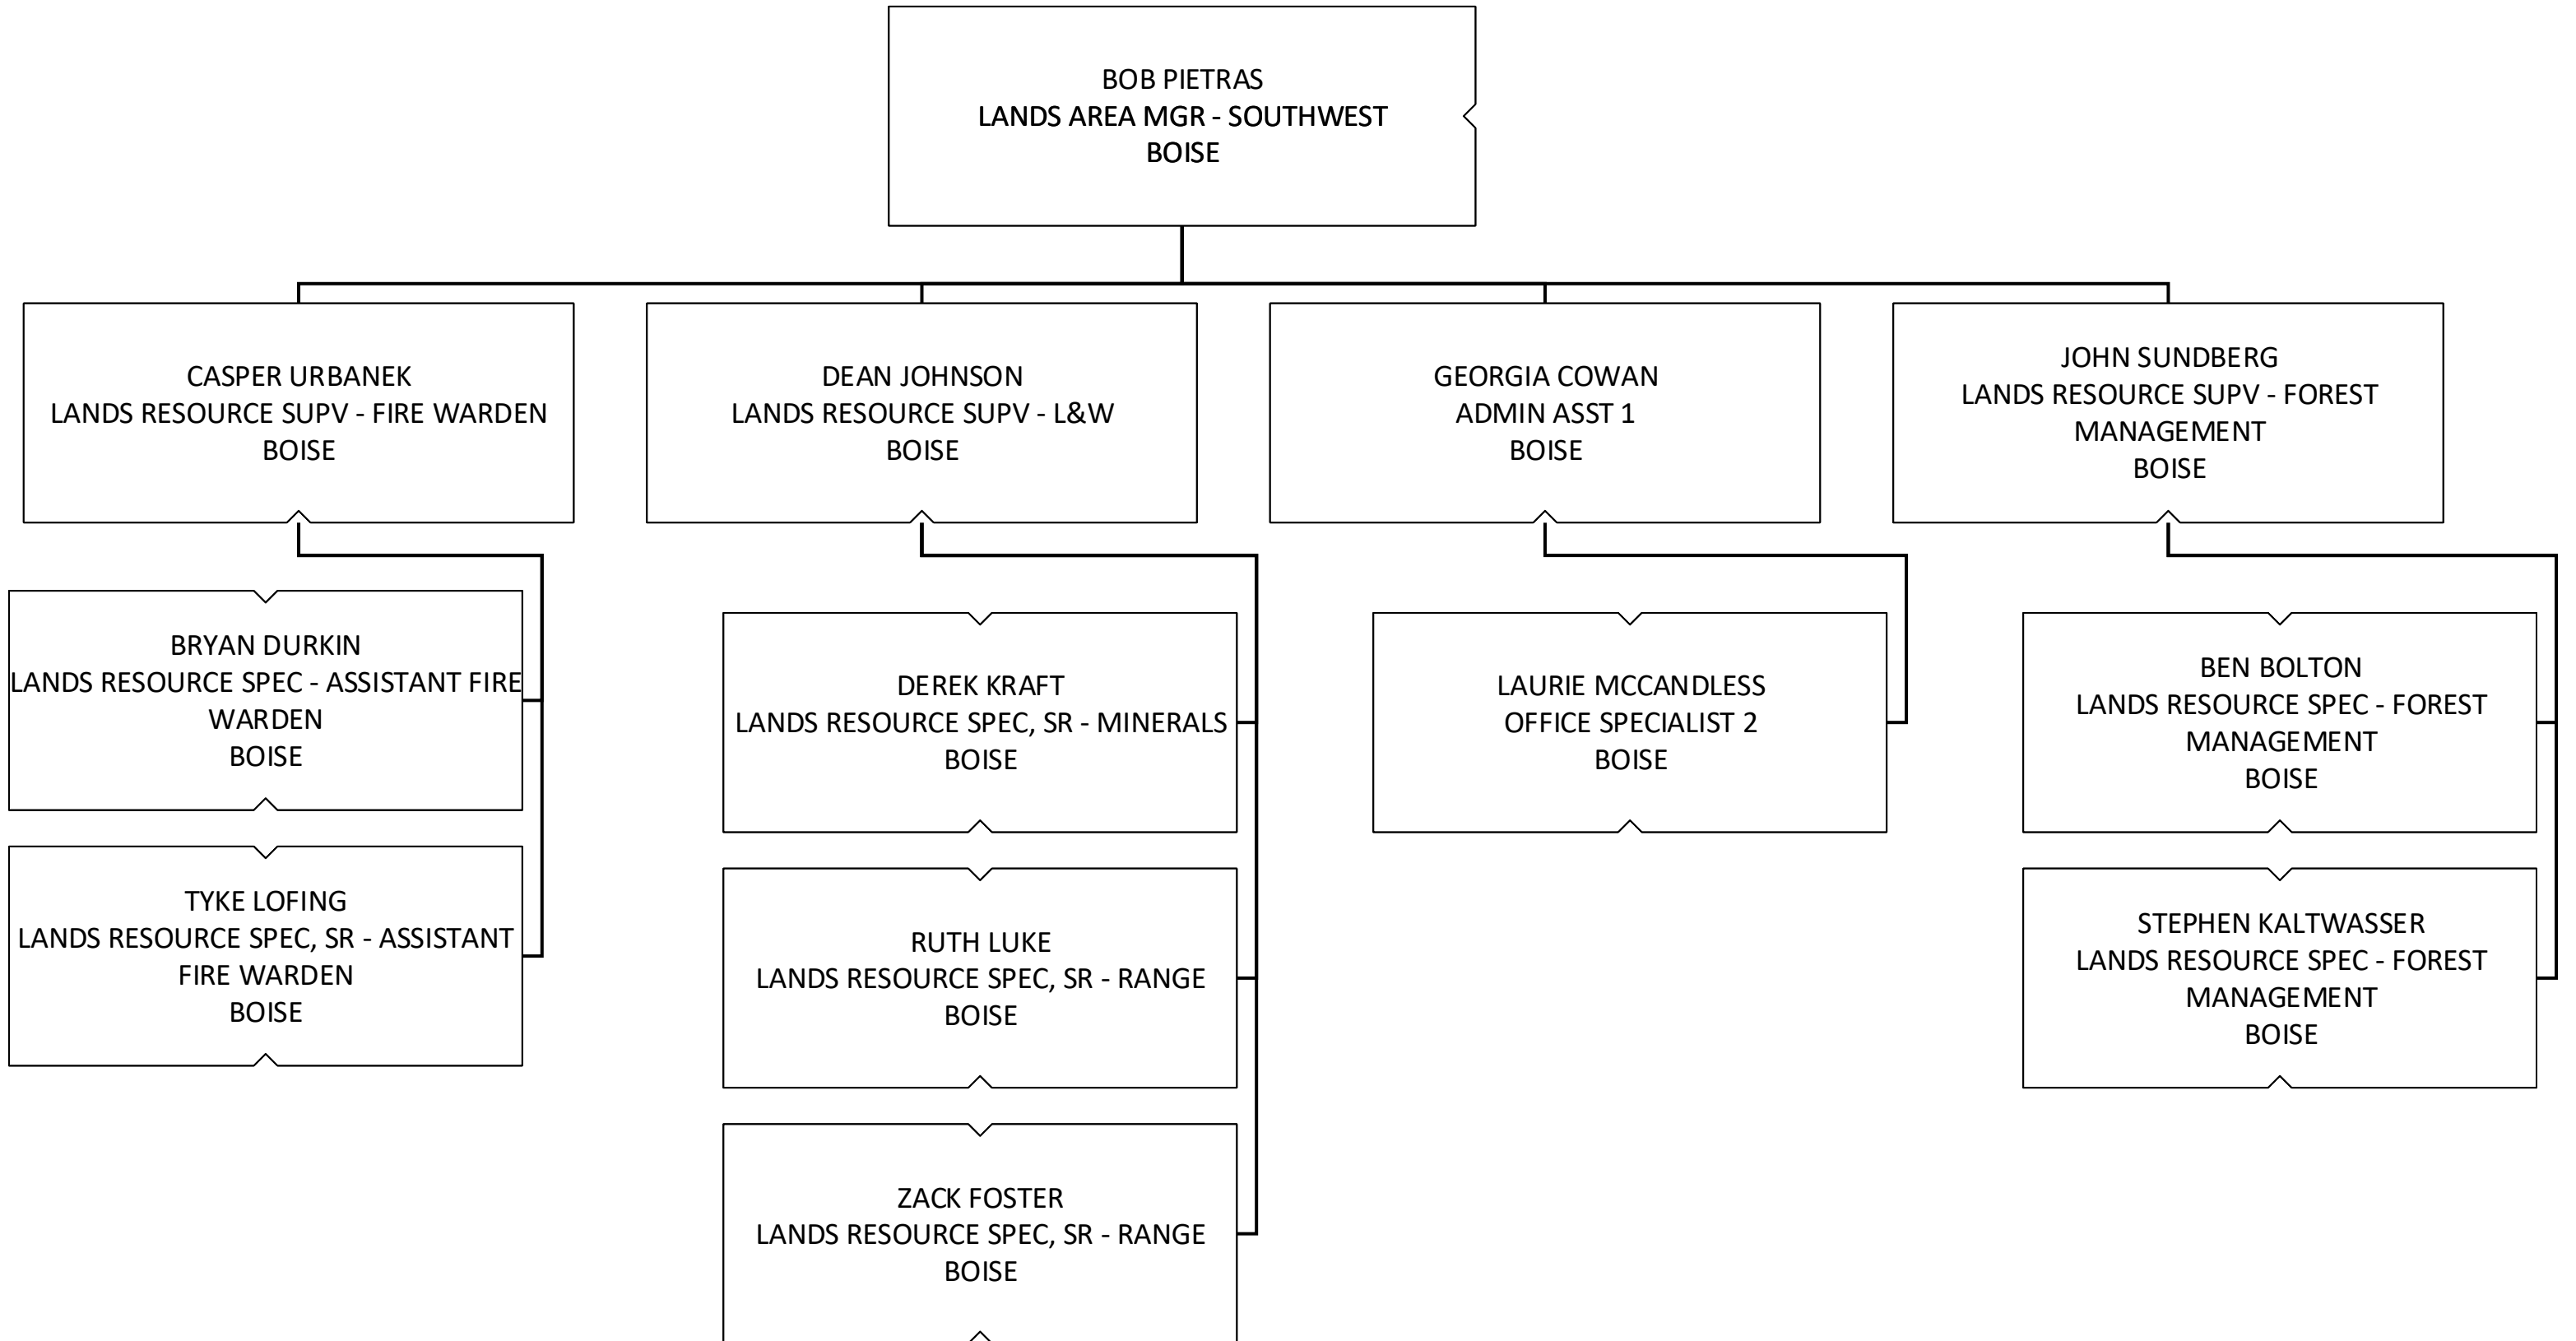

VACANT
NOT YET CLASSIFIED FTE (.67 FTE)
COEUR D'ALENE

St. Joe Supervisory Area

Ponderosa Supervisory Area

Maggie Creek Supervisory Area

Clearwater Supervisory Area

Payette Lakes Supervisory Area

Southwest Supervisory Area

Eastern Supervisory Area

PAT BROWN
LANDS AREA MGR - EASTERN
IDAHO FALLS

HEATH HANCOCK
LANDS RESOURCE SUPV - L&W
IDAHO FALLS

KATINA KIENLEN-HOFFER
ADMIN ASST 1
IDAHO FALLS

RON FRYZOWSKI
LANDS RESOURCE SUPV - FOREST
MANAGEMENT
IDAHO FALLS