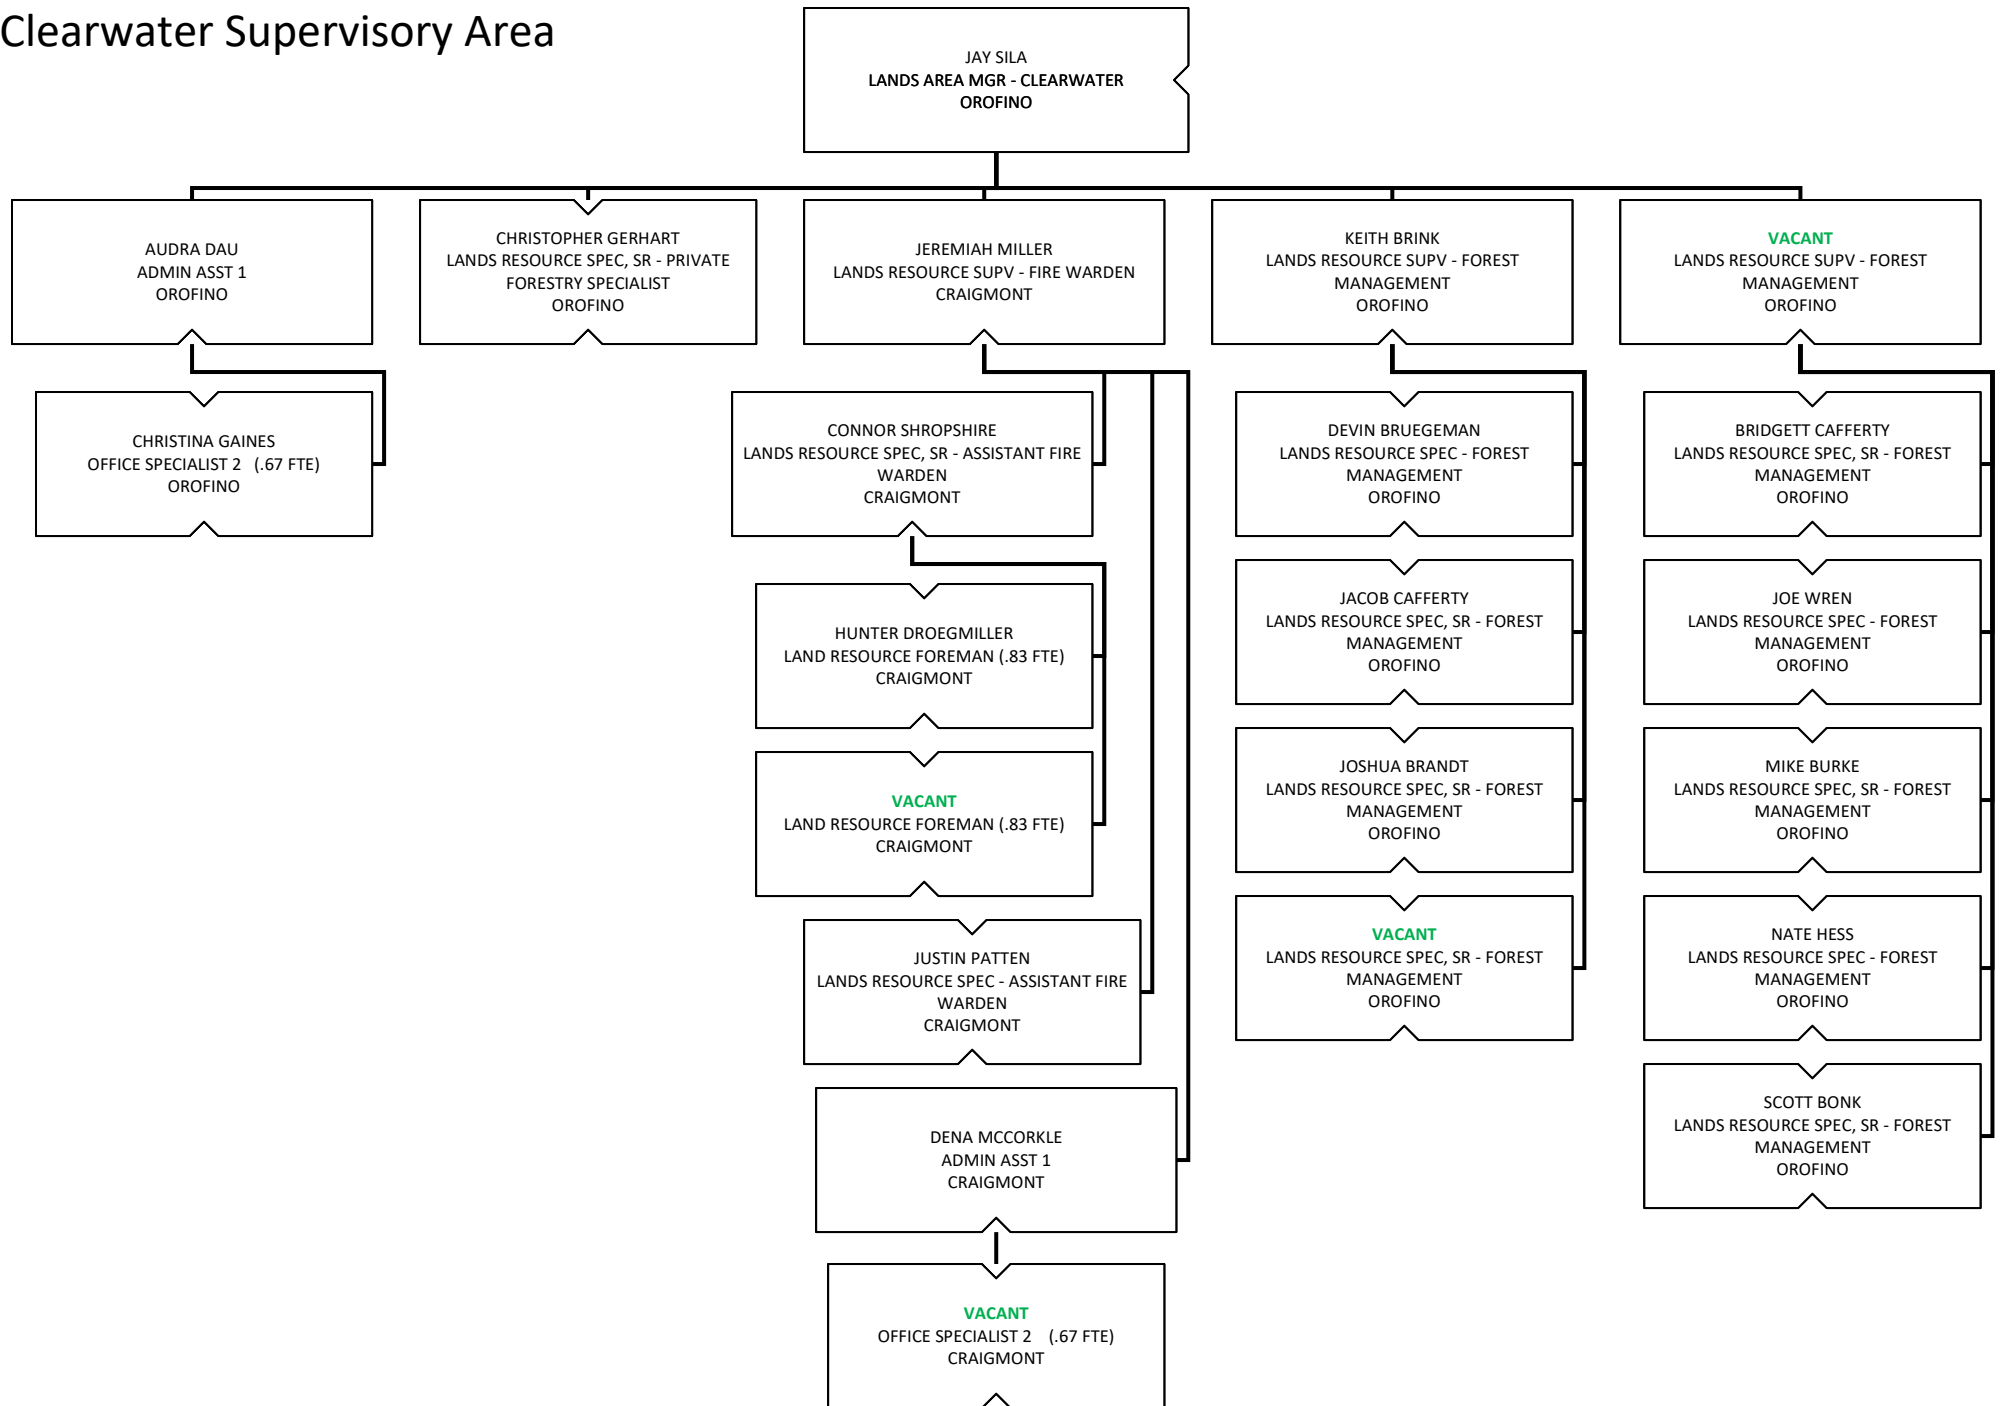

JALEN SCHAPER
LAND RESOURCE FOREMAN (.83 FTE)
DEARY

Clearwater Supervisory Area

Payette Lakes Supervisory Area

Southwest Supervisory Area

DEAN JOHNSON
LANDS AREA MGR - SOUTHWEST
BOISE

CASPER URBANEK
LANDS RESOURCE SUPV - FIRE WARDEN
BOISE