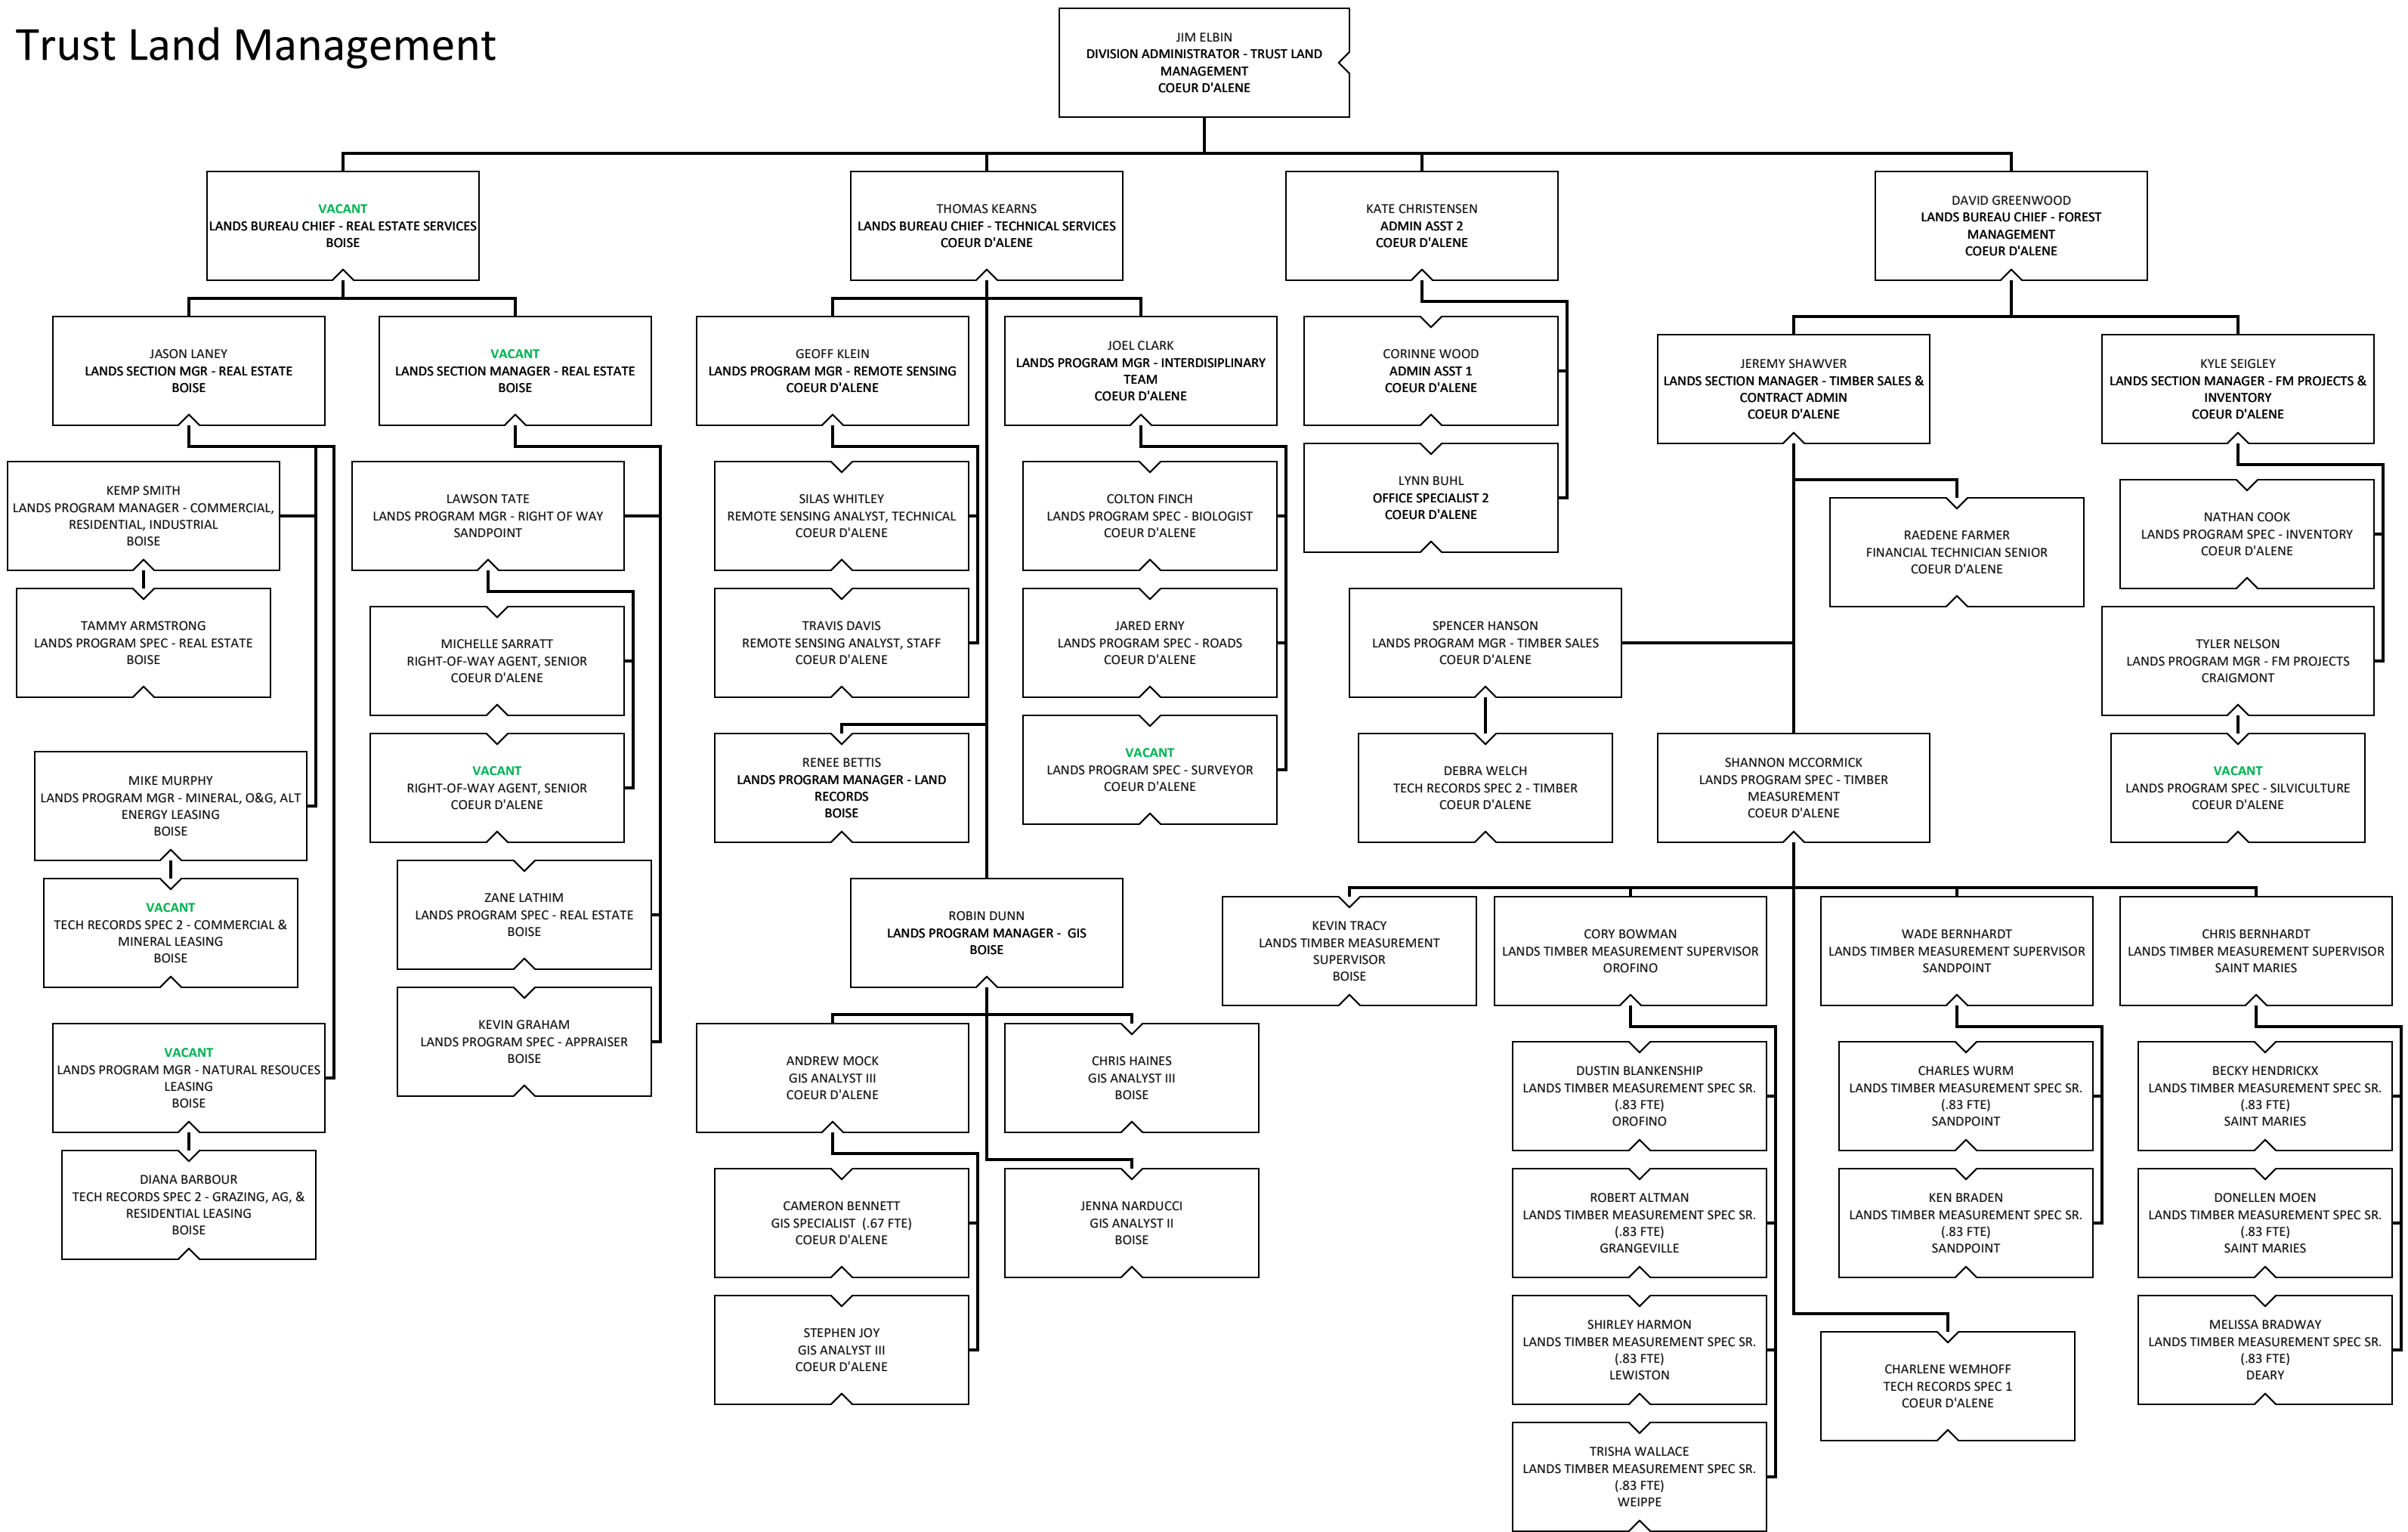

Idaho Department of Lands Organization Chart

Business Services

Trust Land Management

Forestry and Fire

Minerals, Navigable Waters, Oil & Gas

Priest Lake Supervisory Area

Pend Oreille Lake Supervisory Area

ERIK SJOQUIST
LANDS AREA MGR - PEND OREILLE LAKE
SANDPOINT