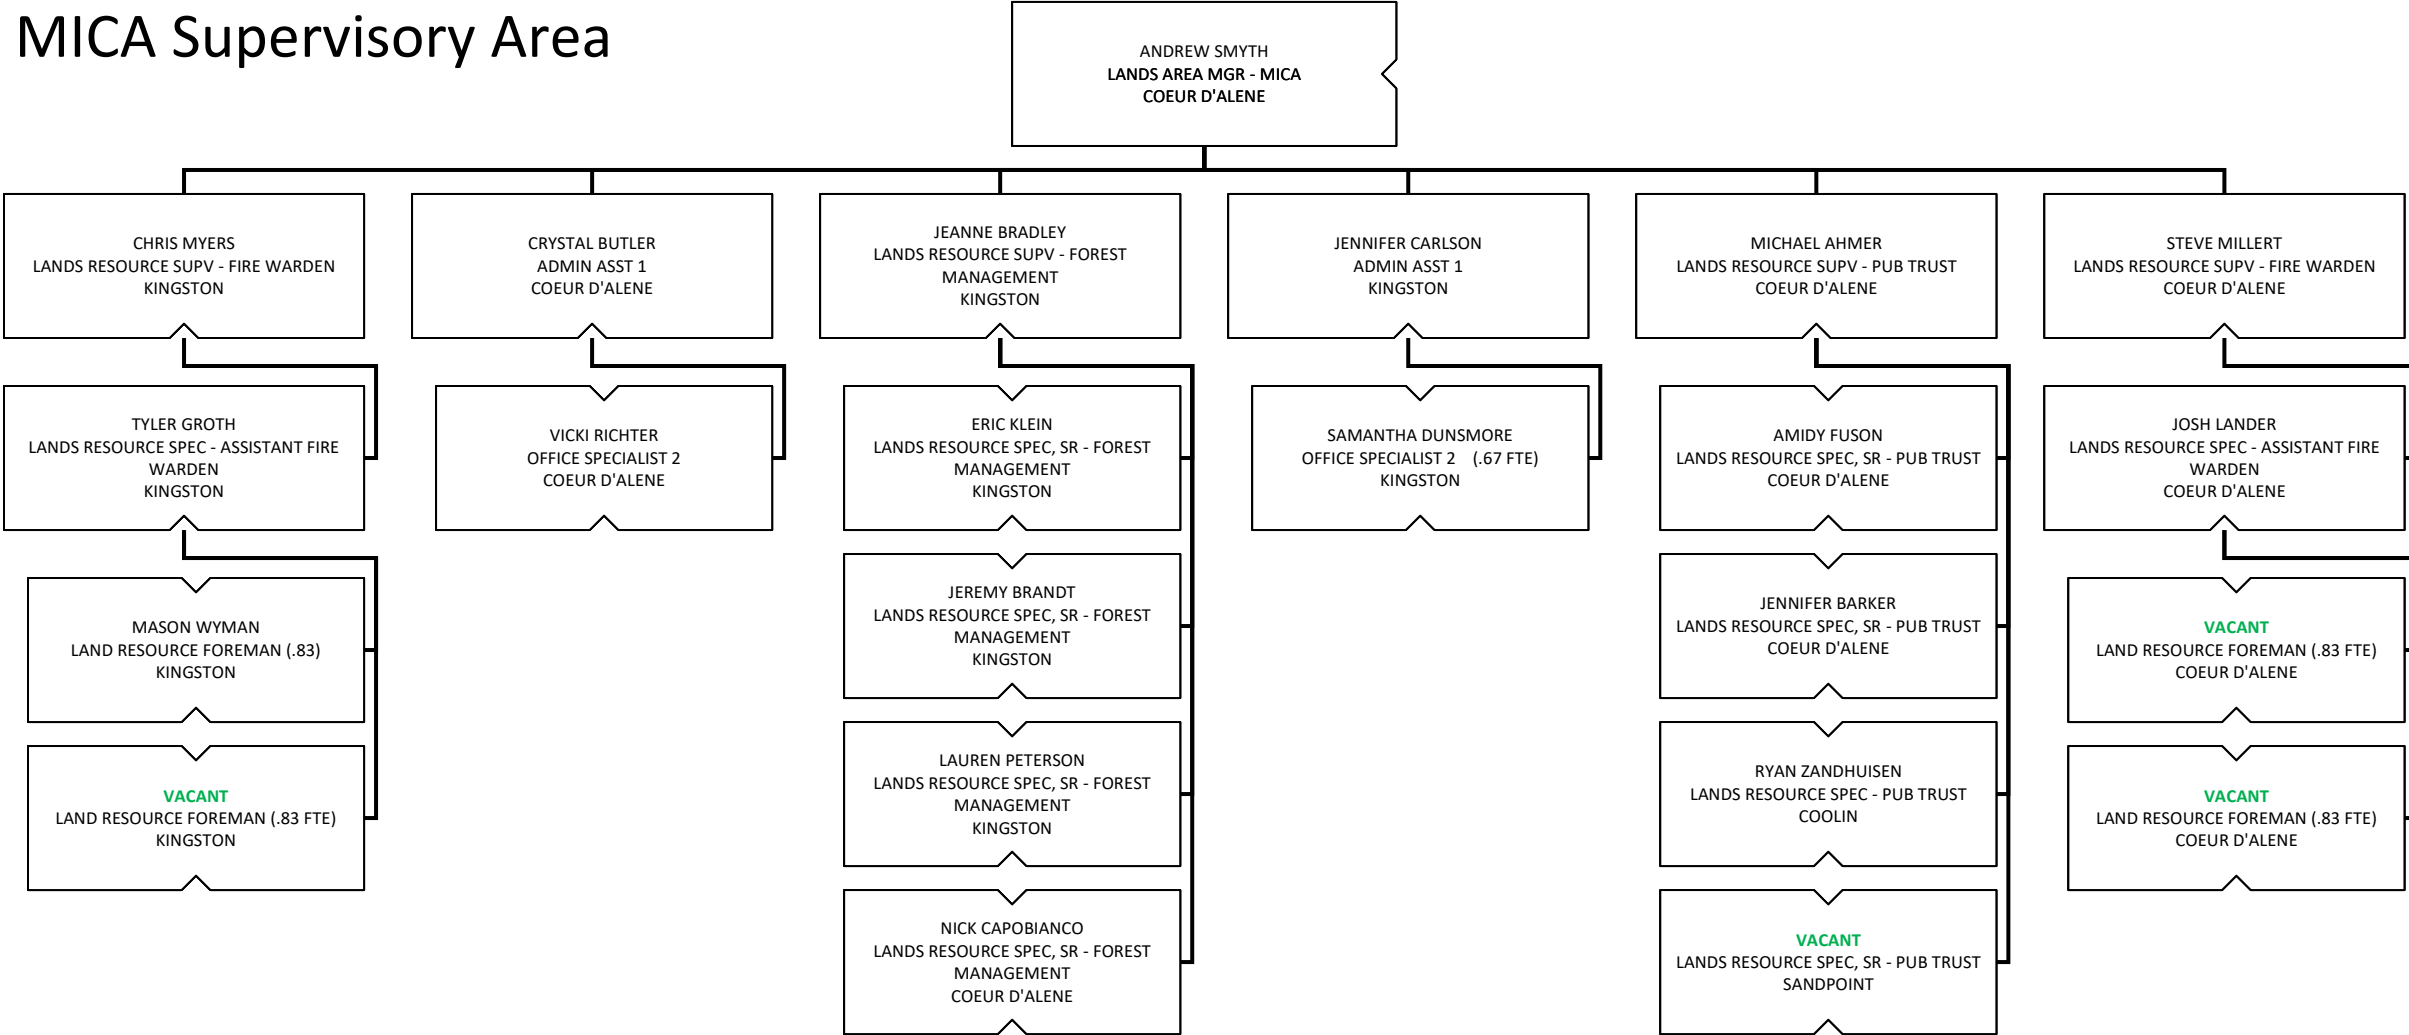

MICA Supervisory Area

ANDREW SMYTH
LANDS AREA MGR - MICA
COEUR D'ALENE

CHRIS MYERS
LANDS RESOURCE SUPV - FIRE WARDEN
KINGSTON

CRYSTAL BUTLER
ADMIN ASST 1
COEUR D'ALENE

JEANNE BRADLEY
LANDS RESOURCE SUPV - FOREST
MANAGEMENT
KINGSTON

JENNIFER CARLSON
ADMIN ASST 1
KINGSTON

MICHAEL AHMER
LANDS RESOURCE SUPV - PUB TRUST
COEUR D'ALENE

STEVE MILLERT
LANDS RESOURCE SUPV - FIRE WARDEN
COEUR D'ALENE

TYLER GROTH
LANDS RESOURCE SPEC - ASSISTANT FIRE
WARDEN
KINGSTON

VICKI RICHTER
OFFICE SPECIALIST 2
COEUR D'ALENE

ERIC KLEIN
LANDS RESOURCE SPEC, SR - FOREST
MANAGEMENT
KINGSTON

SAMANTHA DUNSMORE
OFFICE SPECIALIST 2 (.67 FTE)
KINGSTON

AMIDY FUSON
LANDS RESOURCE SPEC, SR - PUB TRUST
COEUR D'ALENE

JOSH LANDER
LANDS RESOURCE SPEC - ASSISTANT FIRE
WARDEN
COEUR D'ALENE

MASON WYMAN
LAND RESOURCE FOREMAN (.83)
KINGSTON

JEREMY BRANDT
LANDS RESOURCE SPEC, SR - FOREST
MANAGEMENT
KINGSTON

JENNIFER BARKER
LANDS RESOURCE SPEC, SR - PUB TRUST
COEUR D'ALENE

VACANT
LAND RESOURCE FOREMAN (.83 FTE)
COEUR D'ALENE

VACANT
LAND RESOURCE FOREMAN (.83 FTE)
KINGSTON

LAUREN PETERSON
LANDS RESOURCE SPEC, SR - FOREST
MANAGEMENT
KINGSTON

RYAN ZANDHUISEN
LANDS RESOURCE SPEC - PUB TRUST
COOLIN

VACANT
LAND RESOURCE FOREMAN (.83 FTE)
COEUR D'ALENE

NICK CAPOBIANCO
LANDS RESOURCE SPEC, SR - FOREST
MANAGEMENT
COEUR D'ALENE

VACANT
LANDS RESOURCE SPEC, SR - PUB TRUST
SANDPOINT