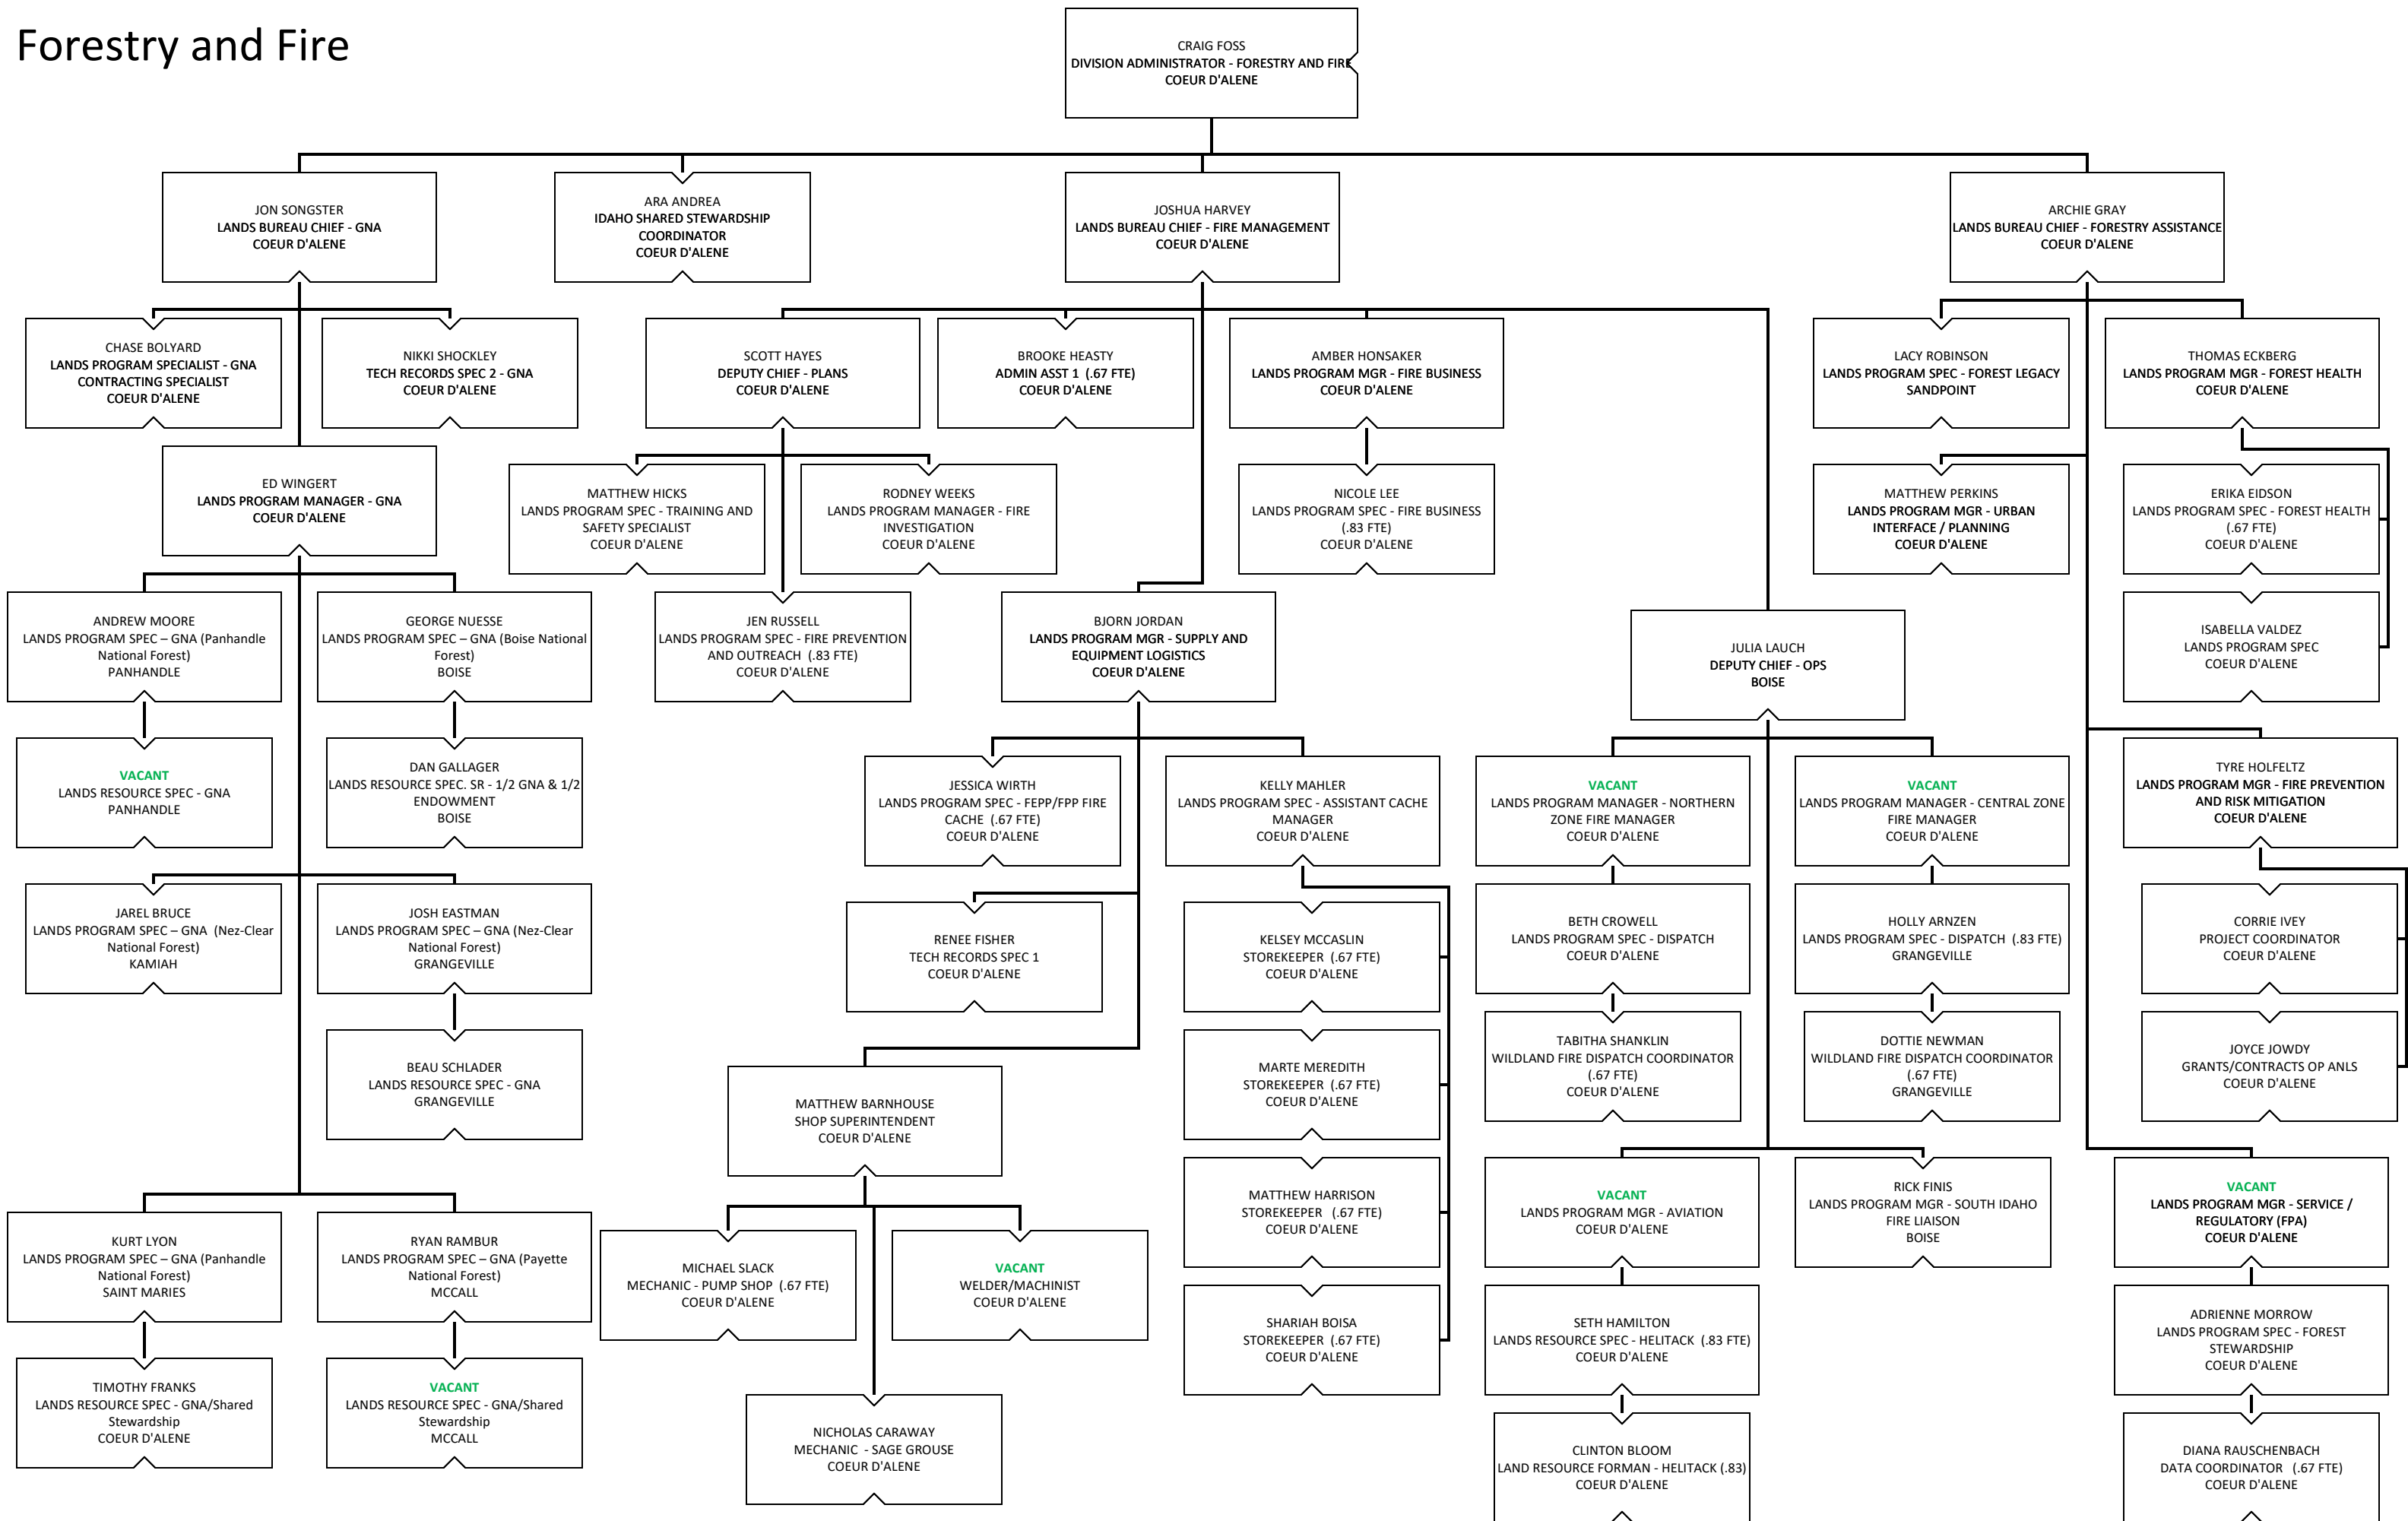

Idaho Department of Lands Organization Chart

Business Services

Trust Land Management

Forestry and Fire

Minerals, Navigable Waters, Oil & Gas

Priest Lake Supervisory Area

Pend Oreille Lake Supervisory Area

ERIK SJOQUIST
LANDS AREA MGR - PEND OREILLE LAKE
SANDPOINT