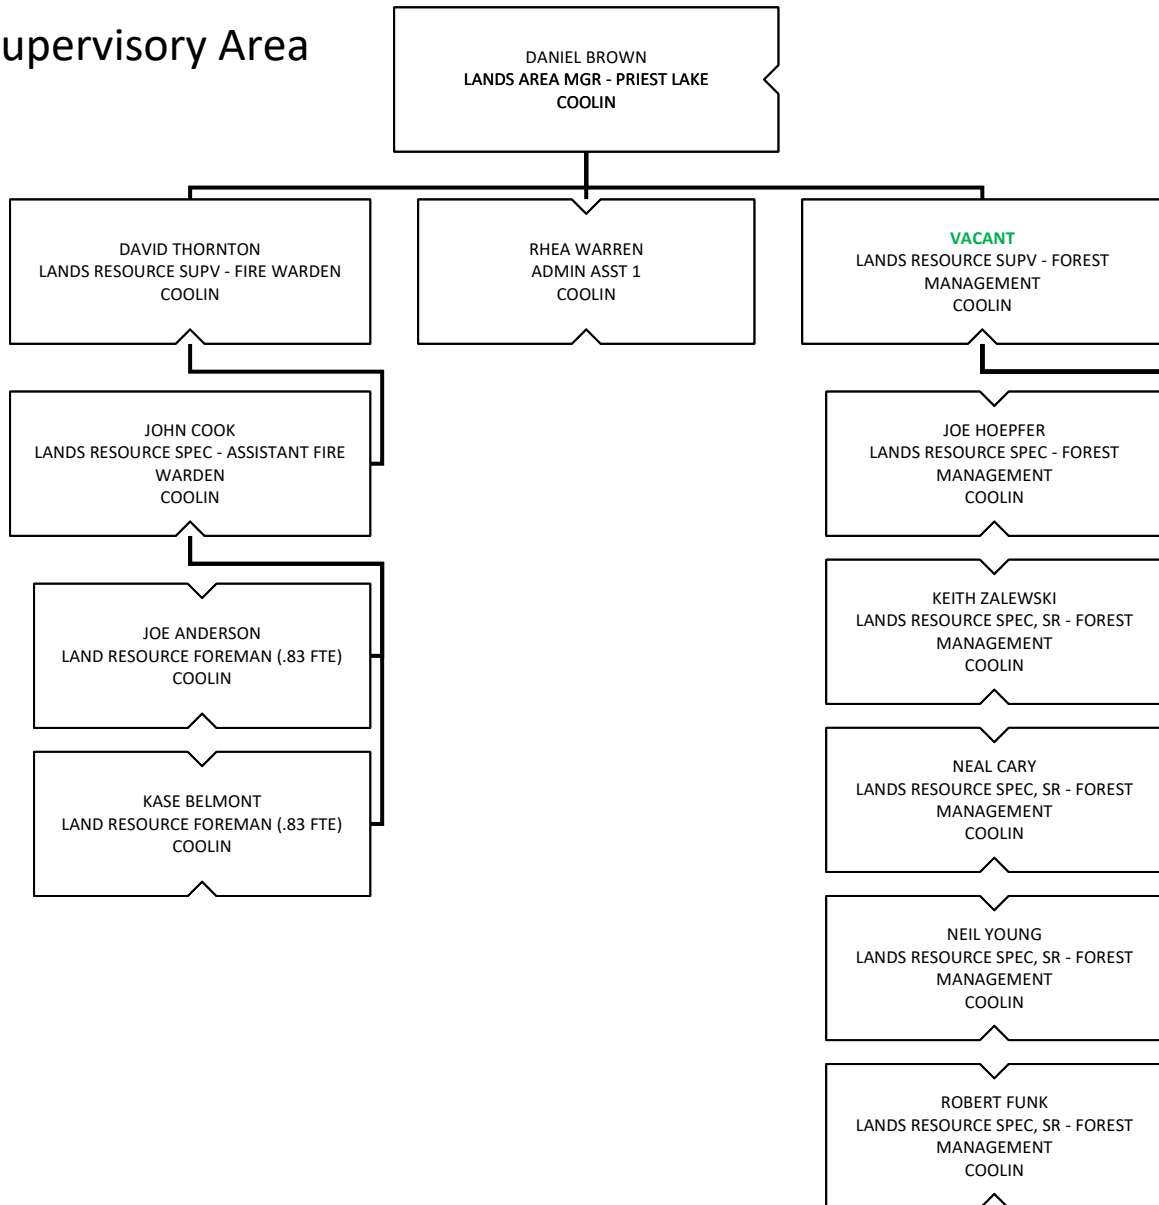

Idaho Department of Lands Organization Chart

Business Services

Trust Land Management

Forestry and Fire

Minerals, Navigable Waters, Oil & Gas

Priest Lake Supervisory Area

Pend Oreille Lake Supervisory Area

ERIK SJOQUIST
LANDS AREA MGR - PEND OREILLE LAKE
SANDPOINT