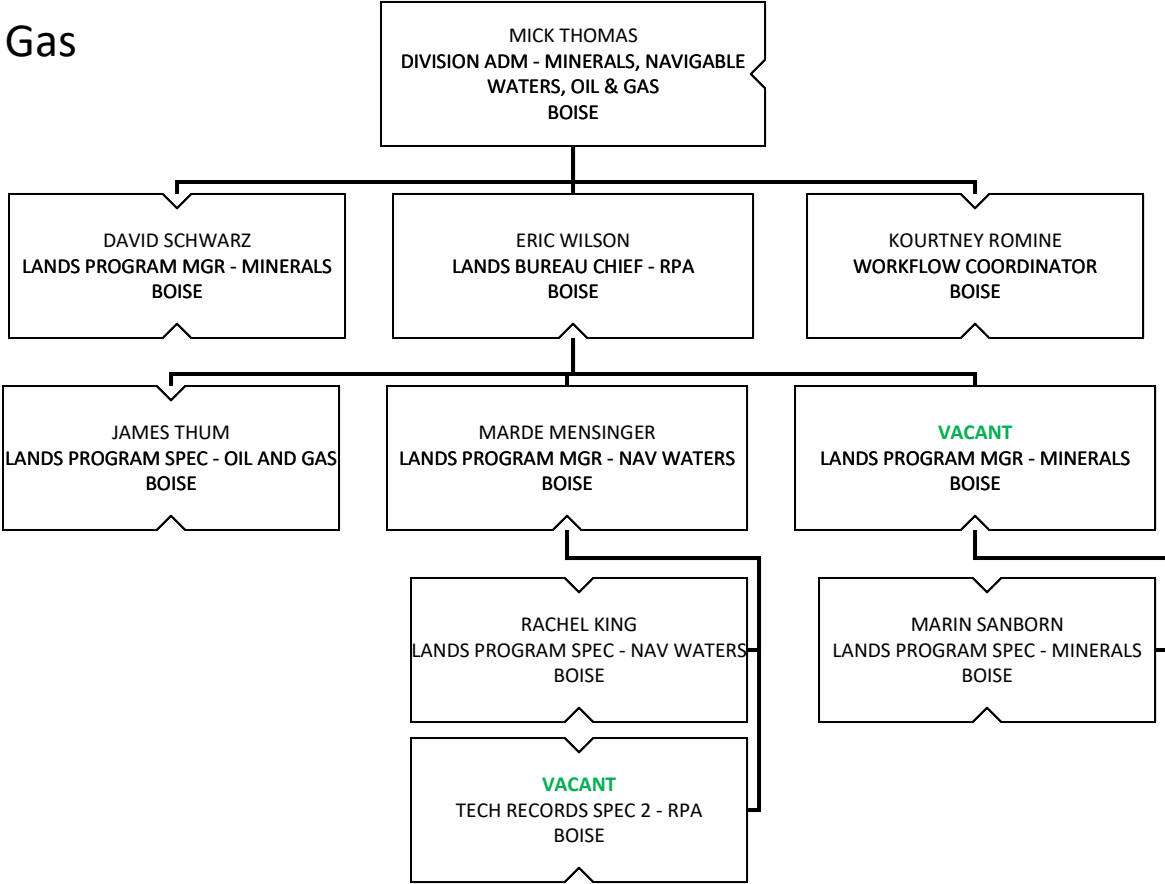

Idaho Department of Lands Organization Chart

Business Services

Trust Land Management

Forestry and Fire

Minerals, Navigable Waters, Oil & Gas

Priest Lake Supervisory Area

Pend Oreille Lake Supervisory Area

ERIK SJOQUIST
LANDS AREA MGR - PEND OREILLE LAKE
SANDPOINT