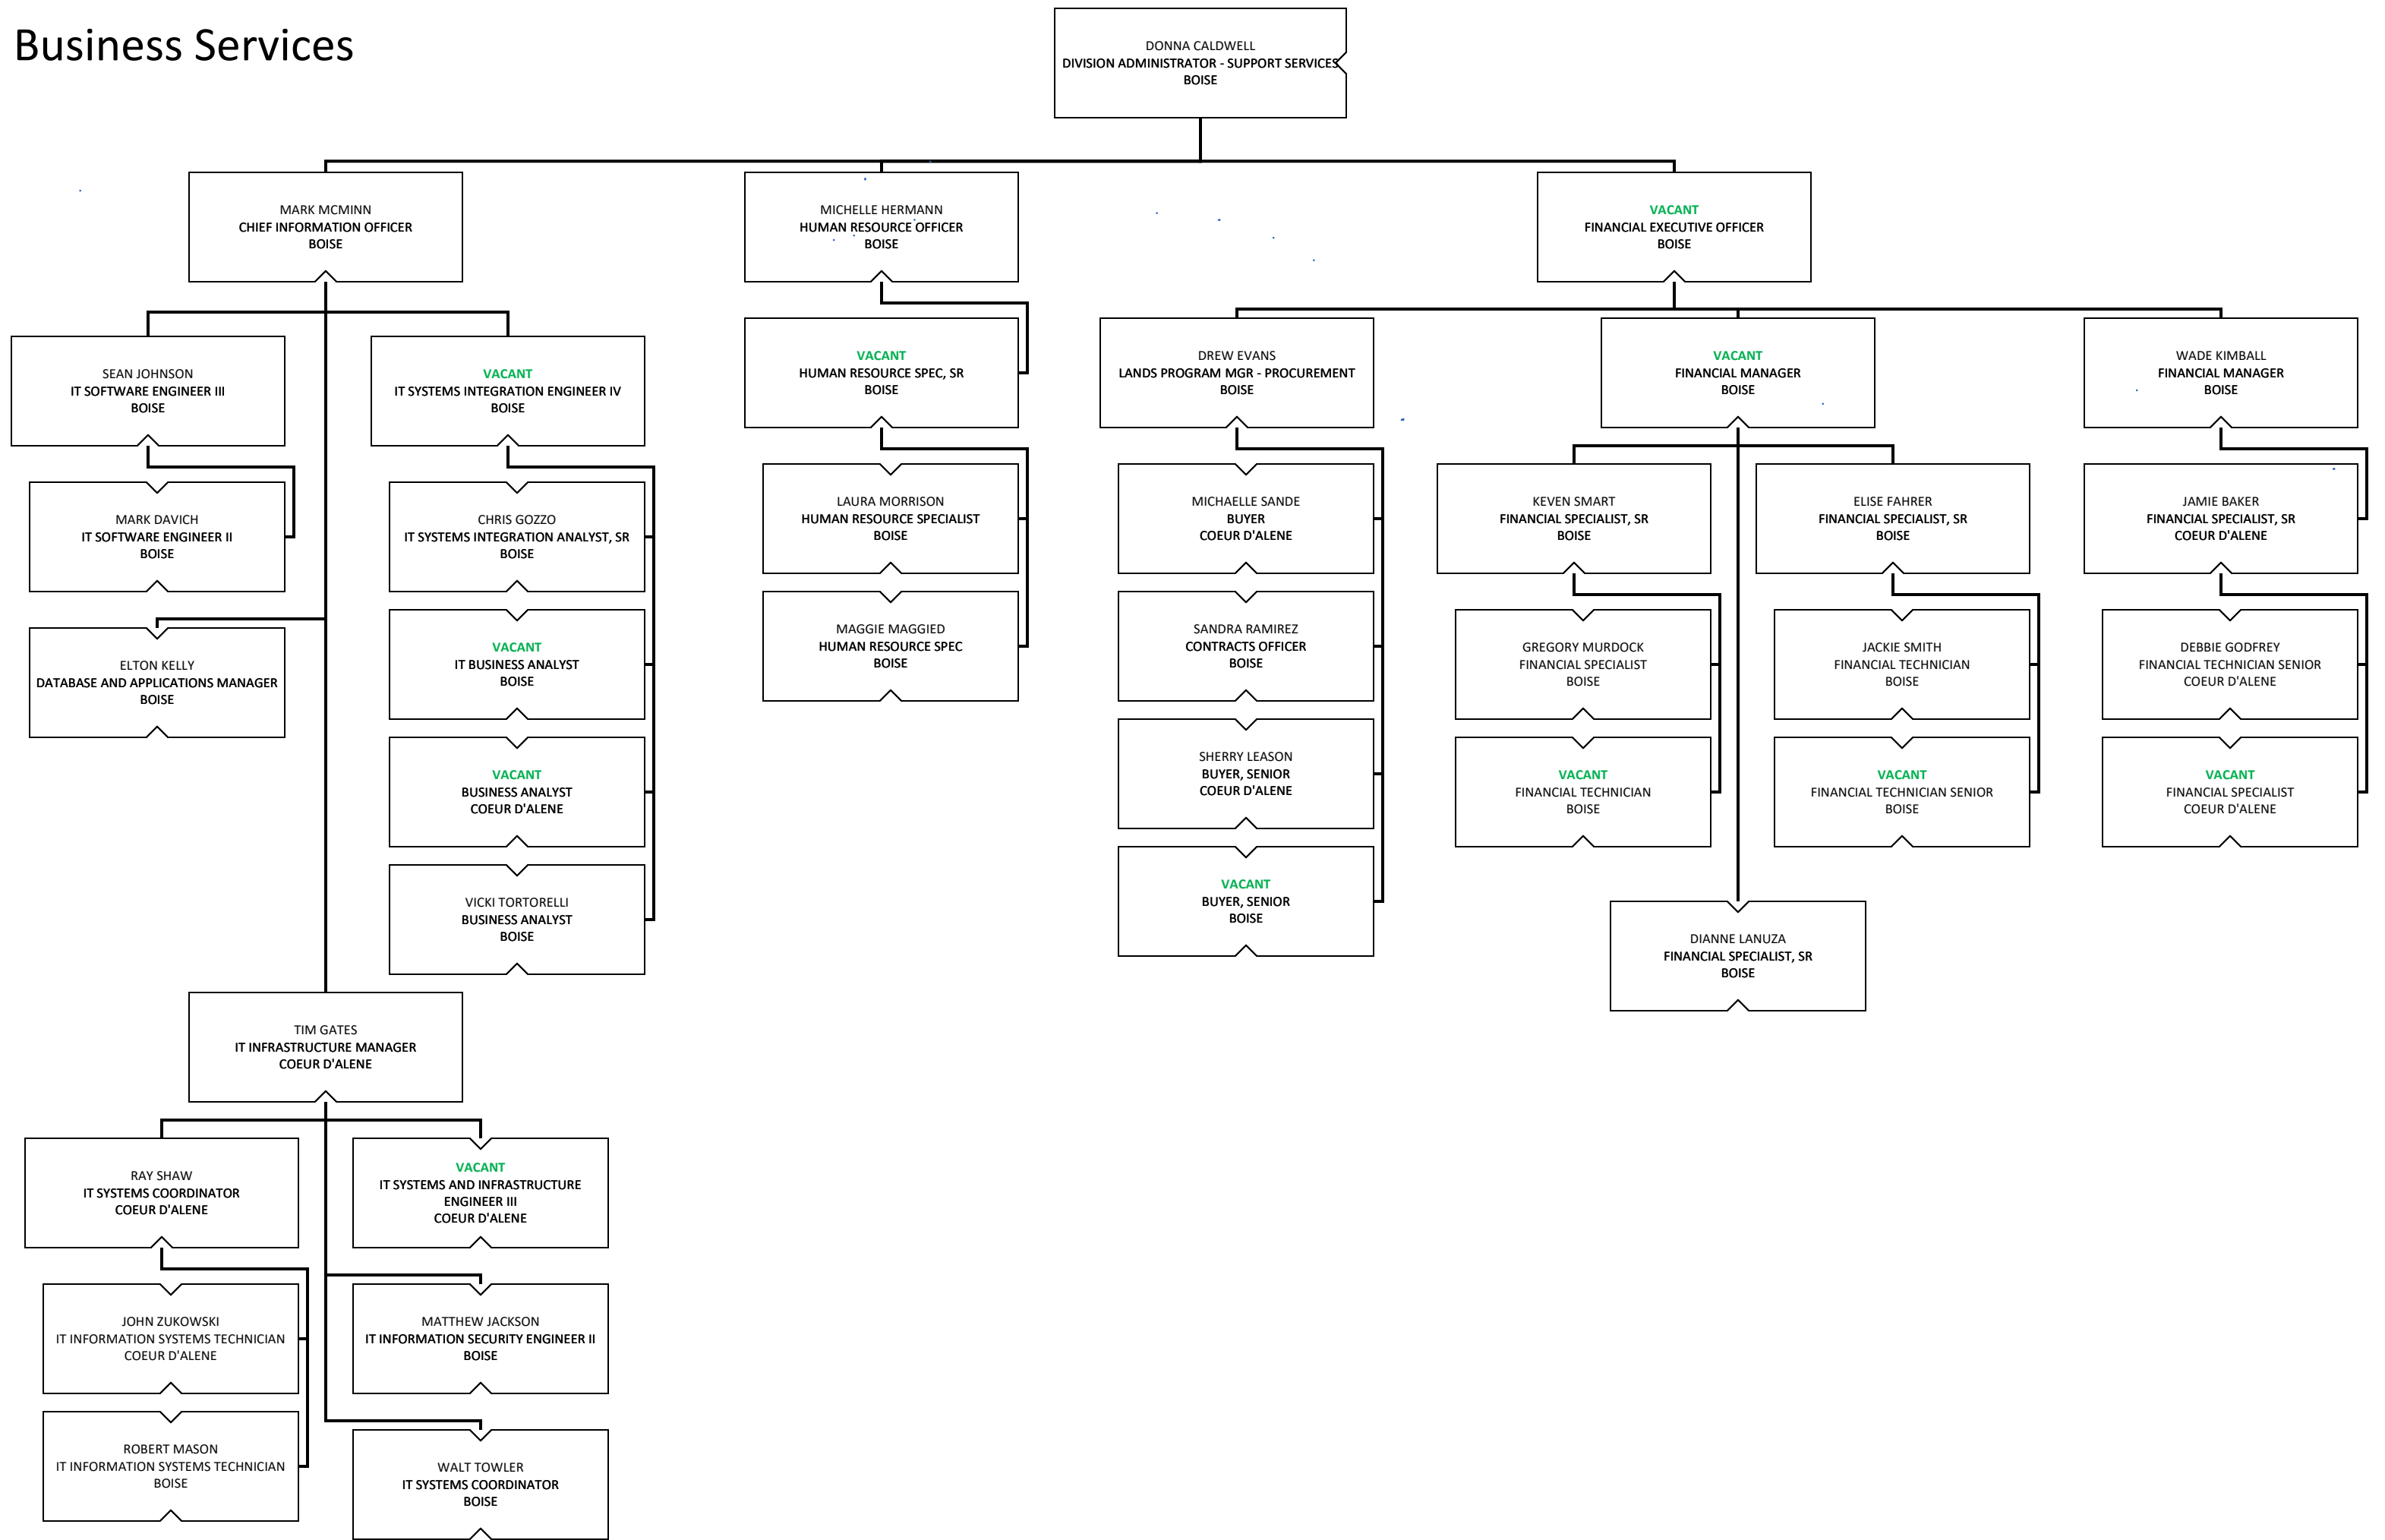

Idaho Department of Lands Organization Chart

Business Services

Trust Land Management

Forestry and Fire

Minerals, Navigable Waters, Oil & Gas

Priest Lake Supervisory Area

Pend Oreille Lake Supervisory Area

ERIK SJOQUIST
LANDS AREA MGR - PEND OREILLE LAKE
SANDPOINT