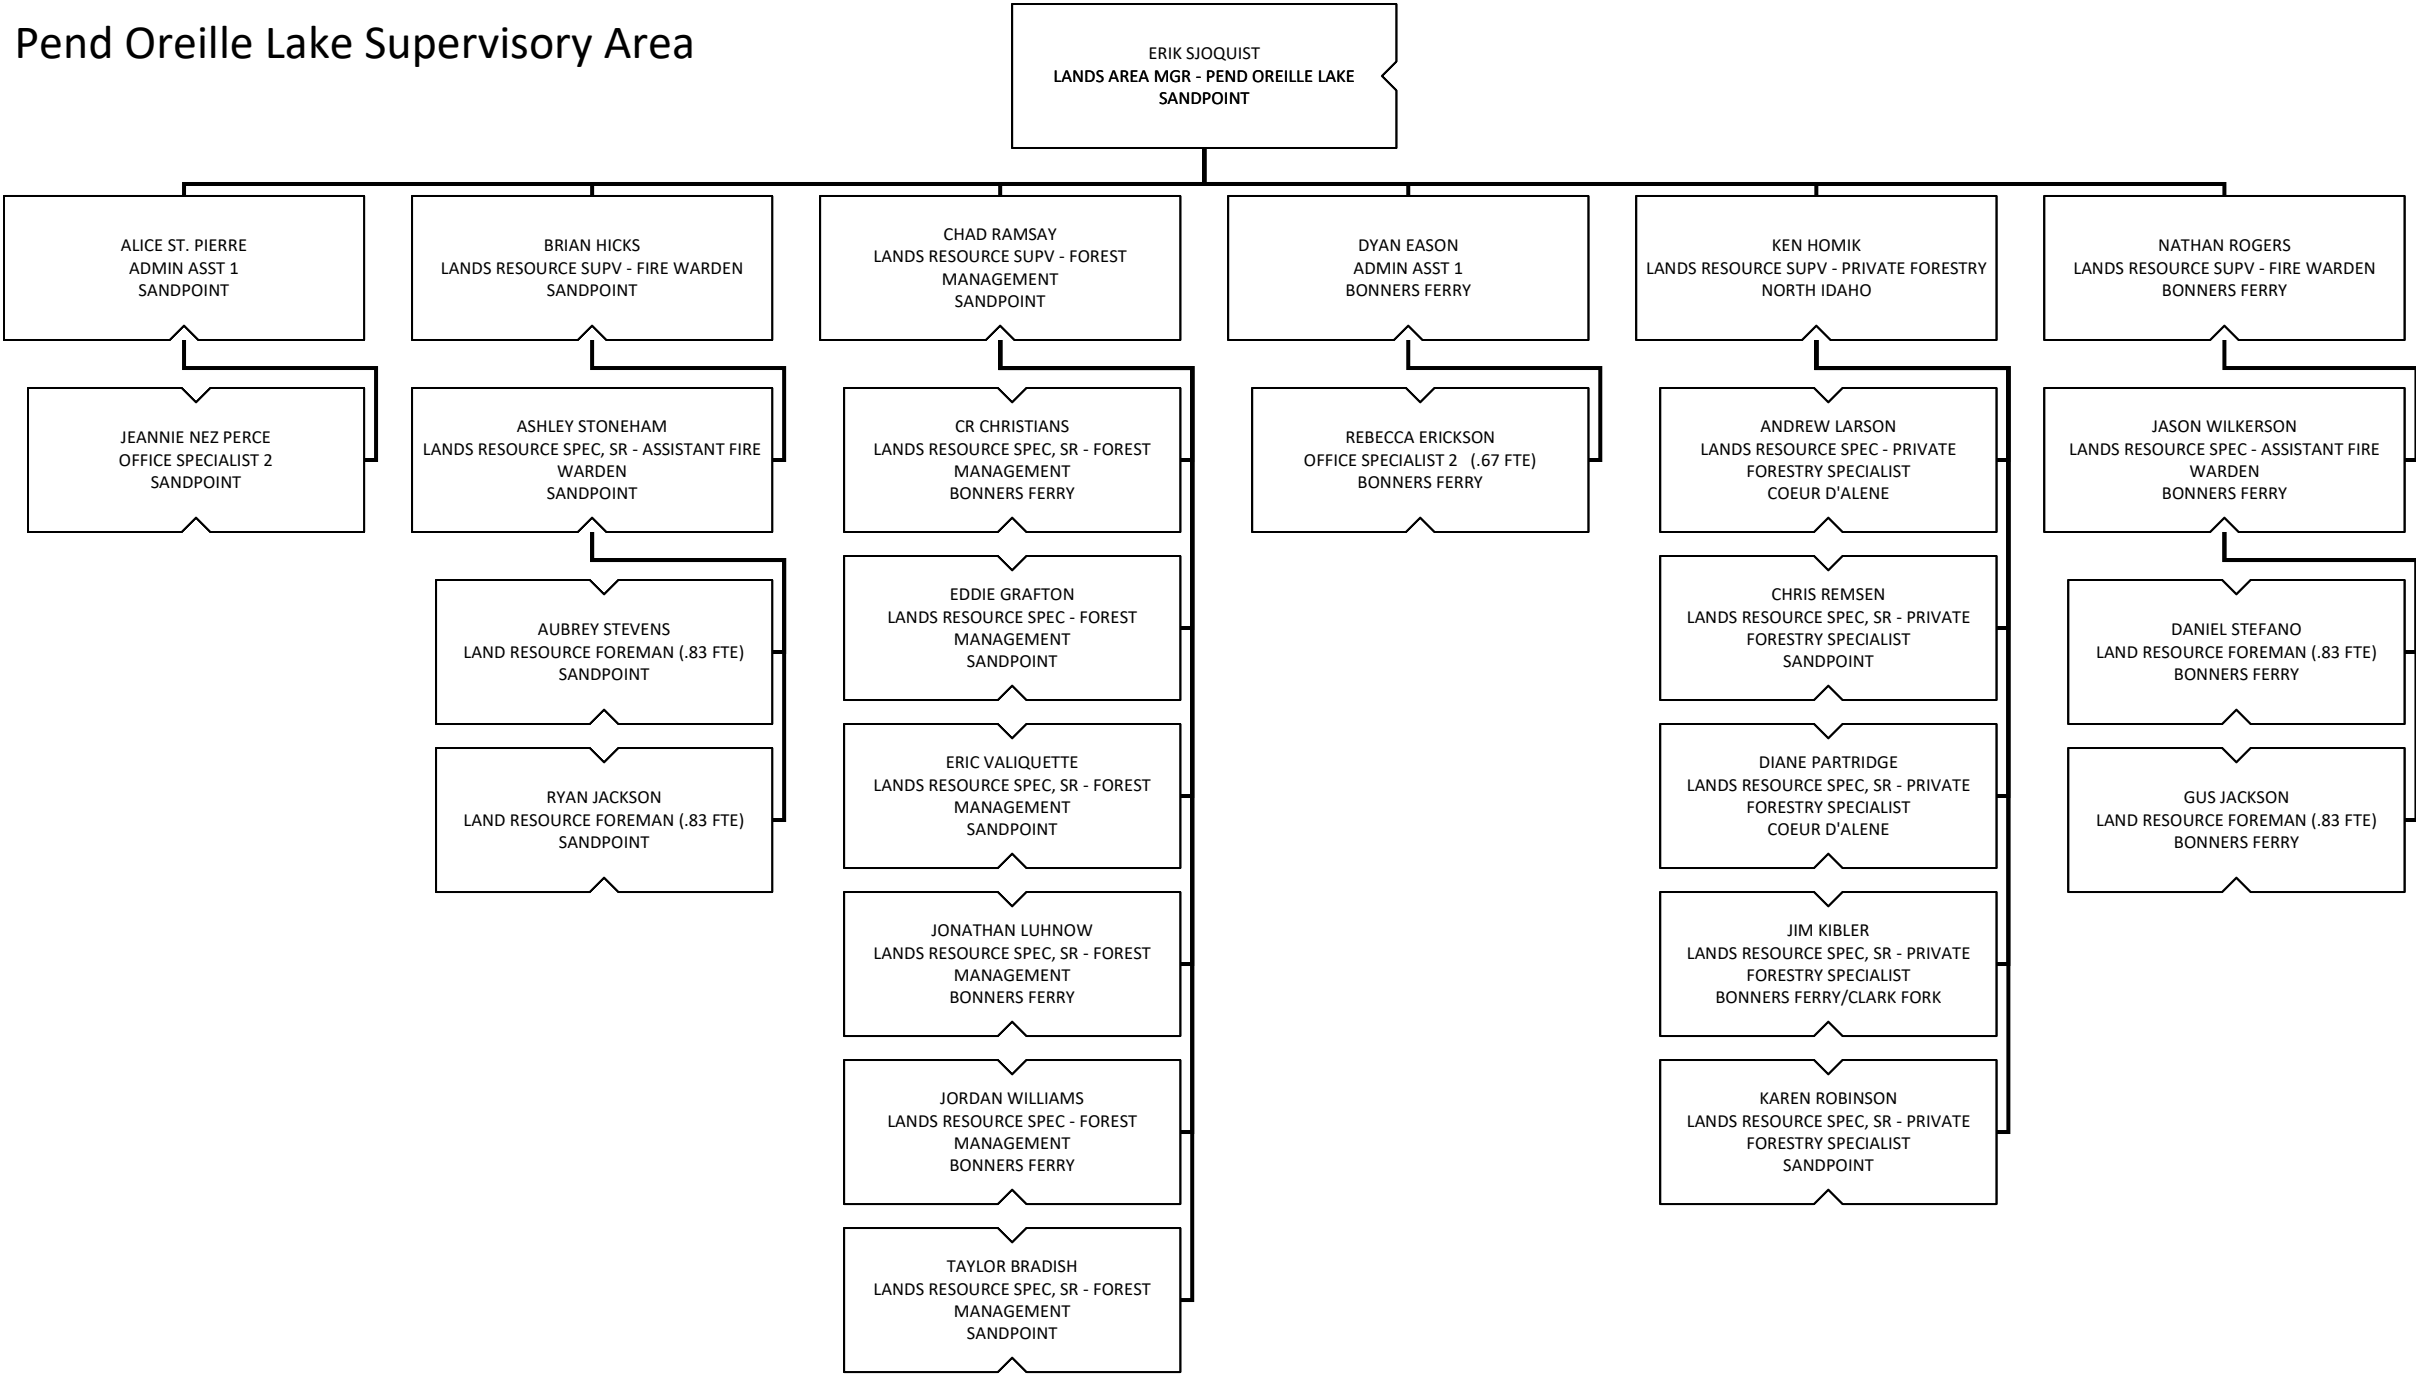

Idaho Department of Lands Organization Chart

Business Services

Trust Land Management

Forestry and Fire

Minerals, Navigable Waters, Oil & Gas

Priest Lake Supervisory Area

Pend Oreille Lake Supervisory Area

ERIK SJOQUIST
LANDS AREA MGR - PEND OREILLE LAKE
SANDPOINT