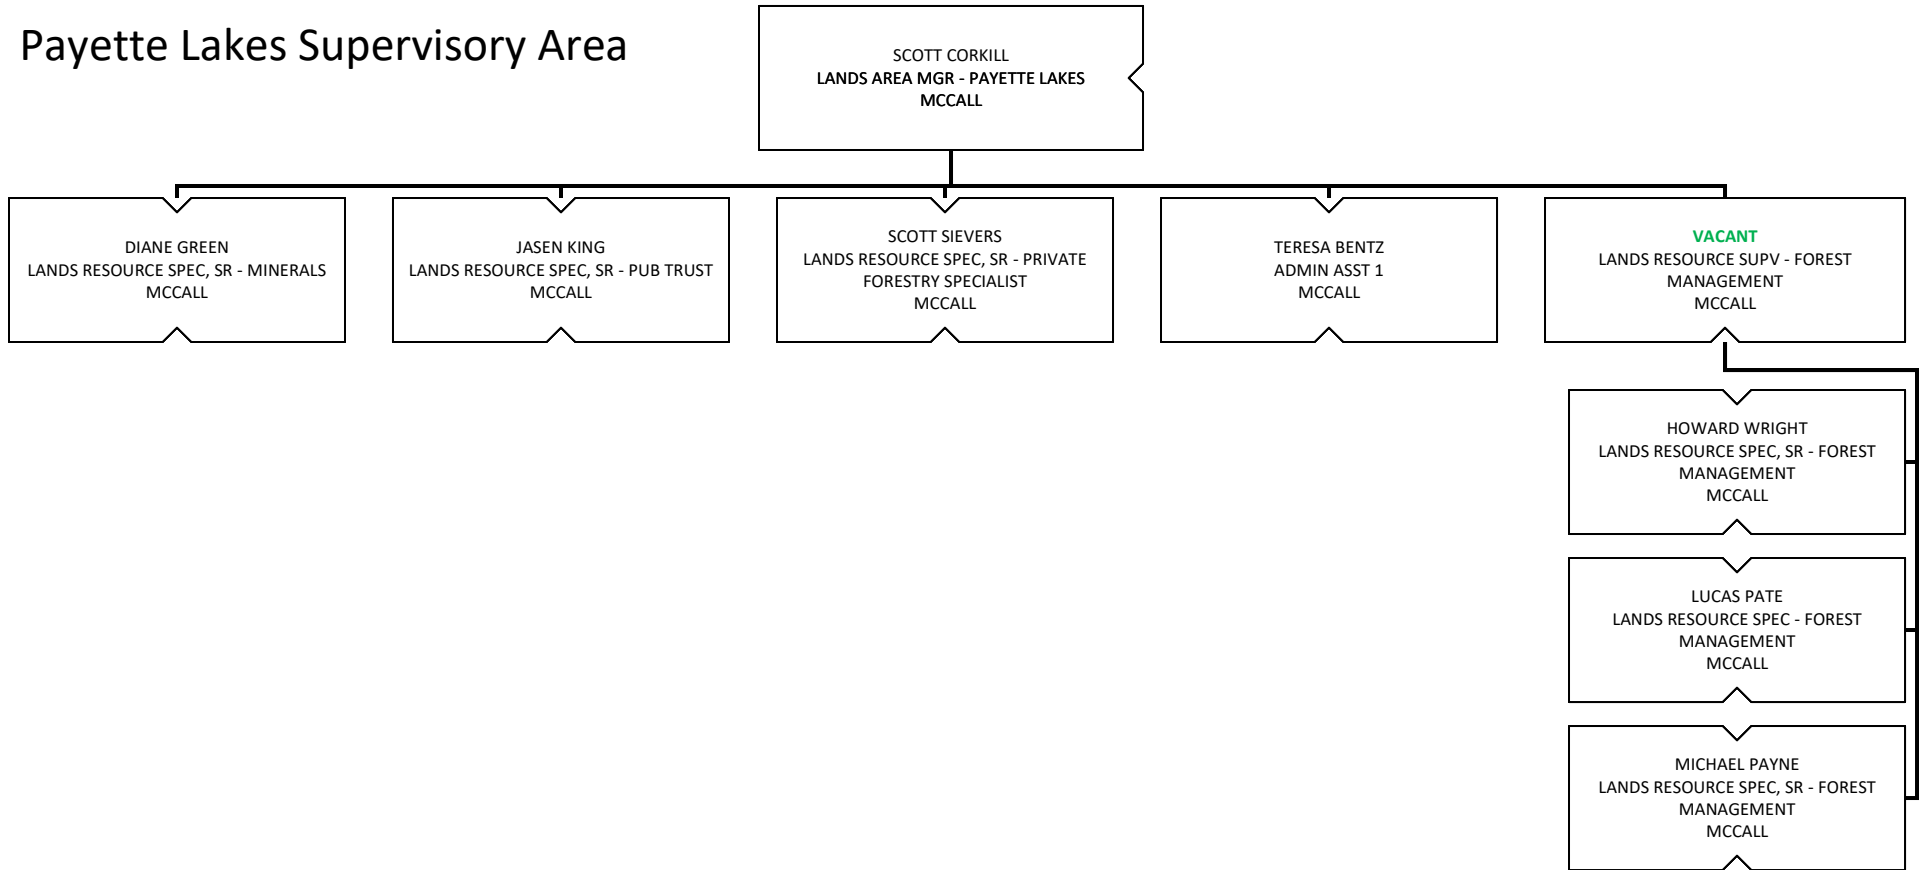

JALEN SCHAPER
LAND RESOURCE FOREMAN (.83 FTE)
DEARY

Clearwater Supervisory Area

Payette Lakes Supervisory Area

Southwest Supervisory Area

DEAN JOHNSON
LANDS AREA MGR - SOUTHWEST
BOISE

CASPER URBANEK
LANDS RESOURCE SUPV - FIRE WARDEN
BOISE