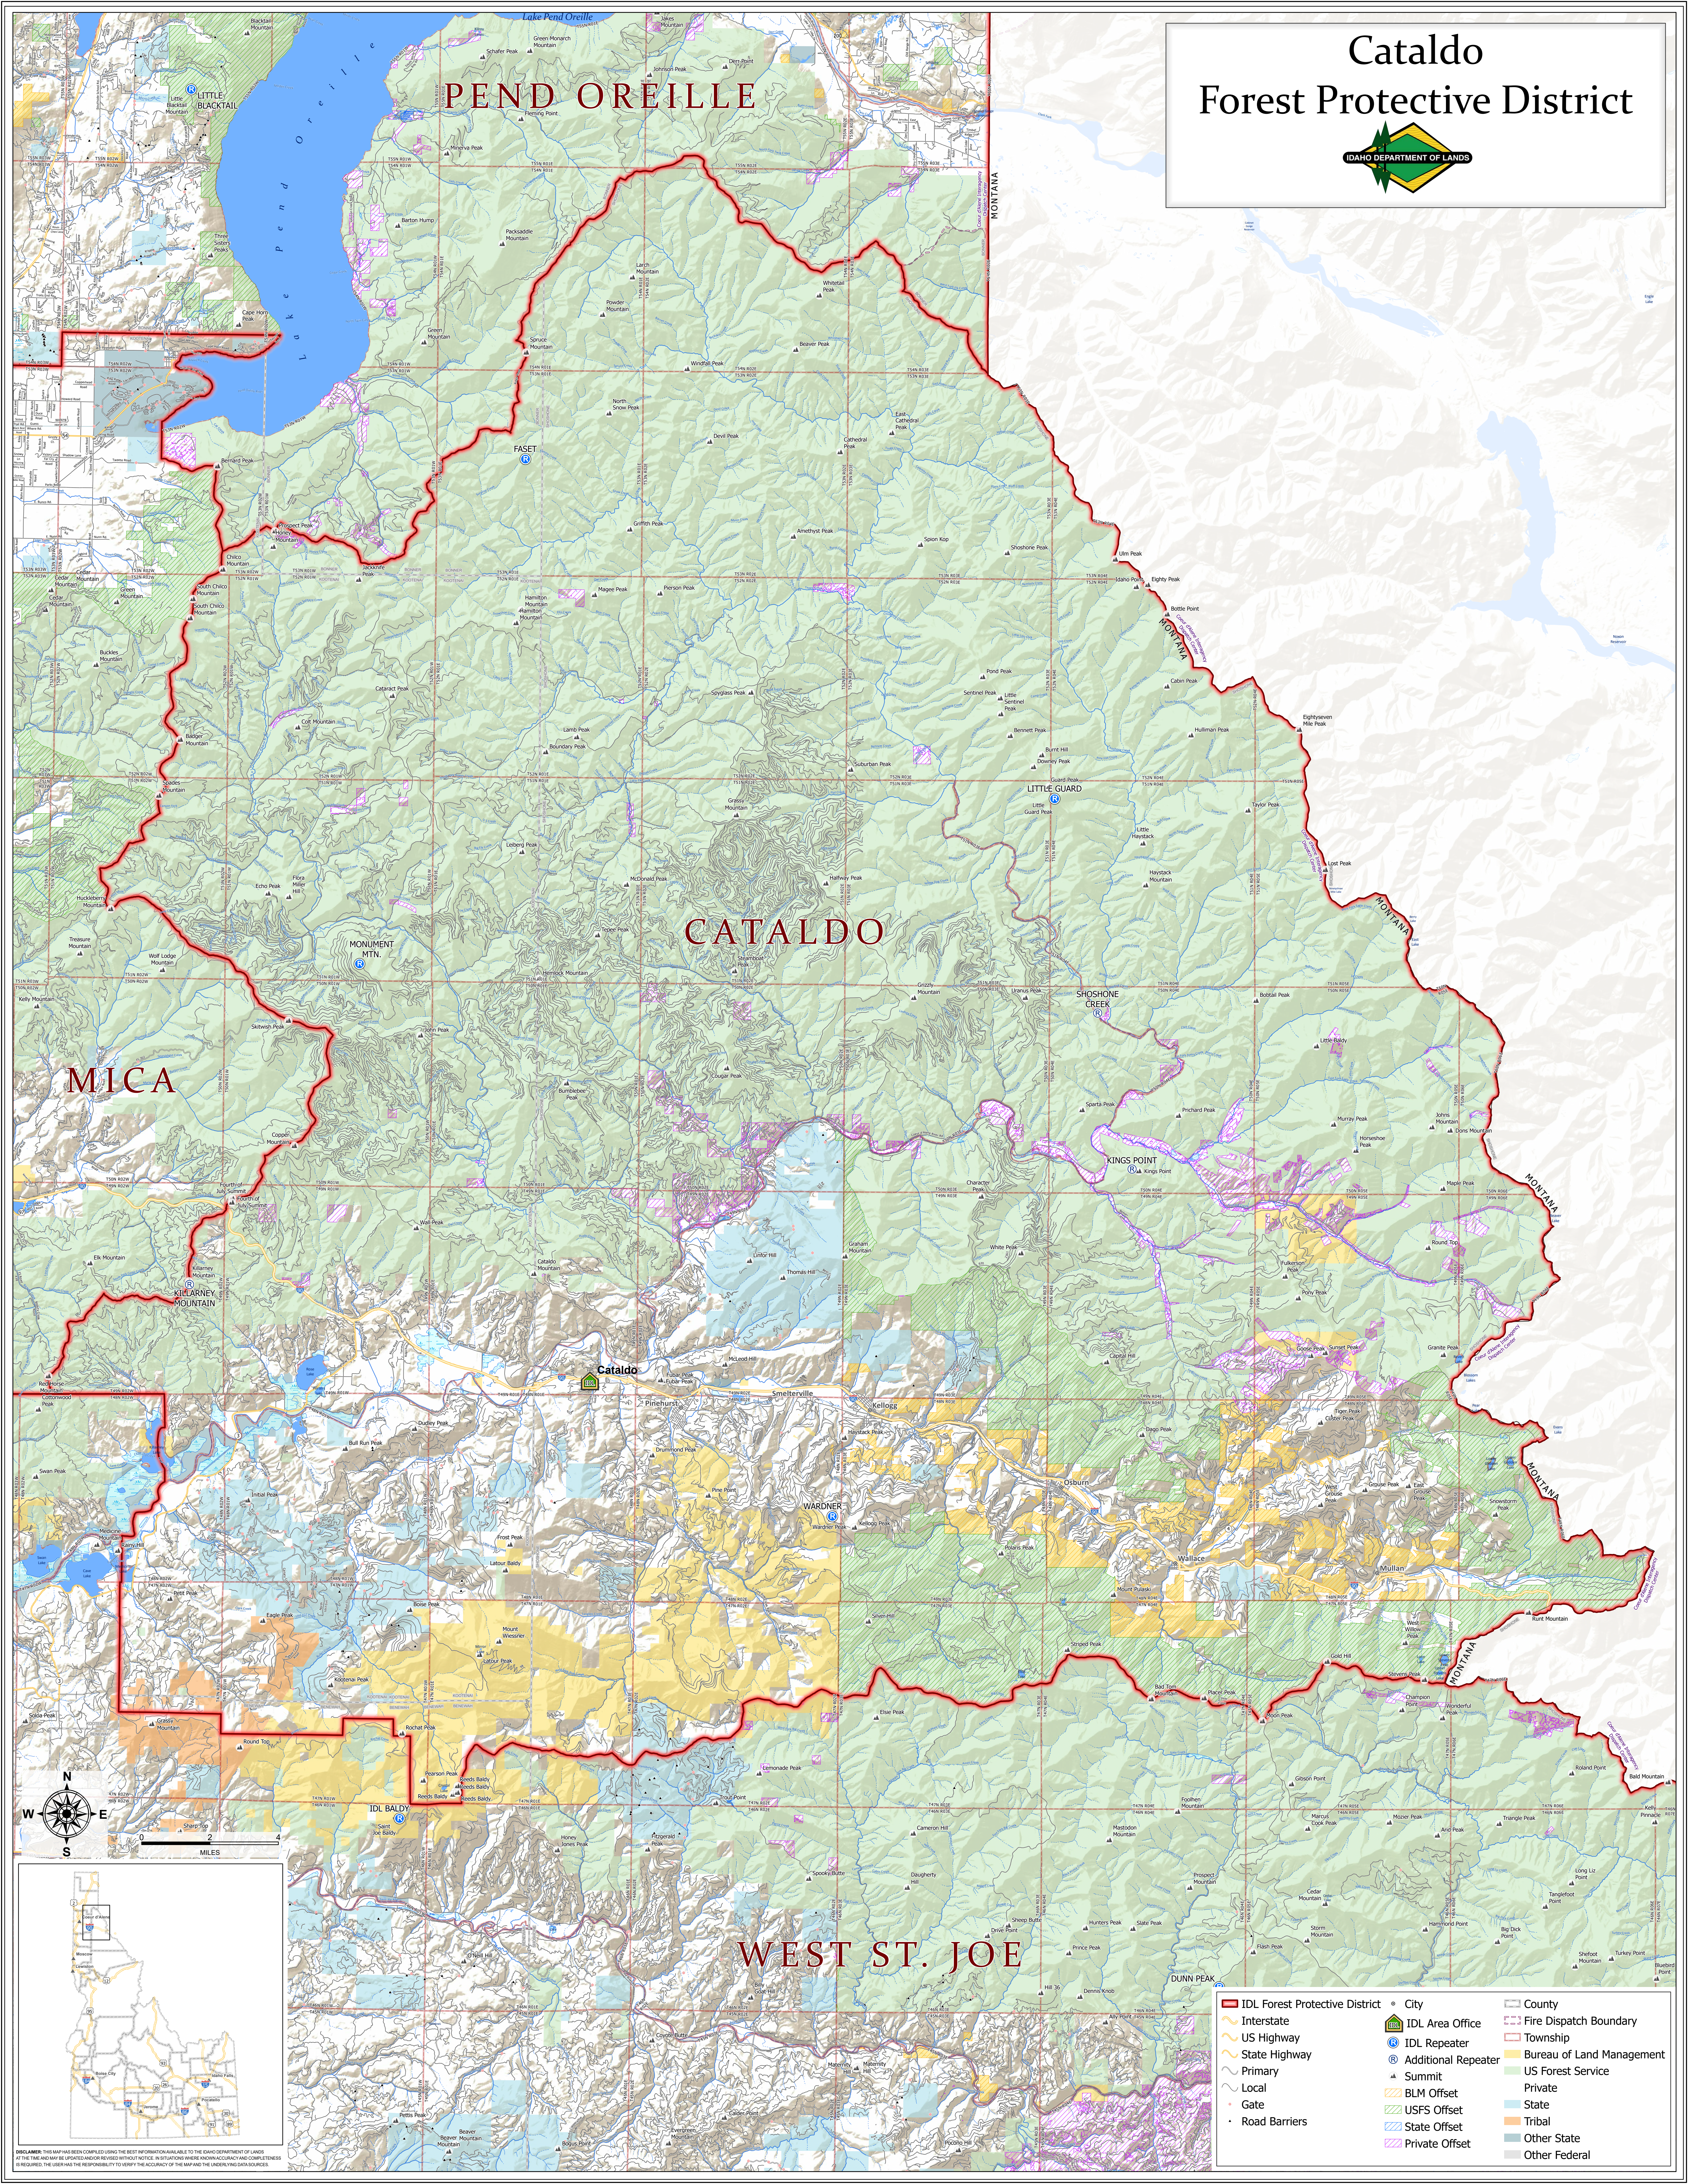

Cataldo Forest Protective District

IDL Forest Protective District	City	County
Interstate	IDL Area Office	Fire Dispatch Boundary
US Highway	IDL Repeater	Township
Primary	Additional Repeater	Bureau of Land Management
Local	Summit	US Forest Service
Gate	BLM Offset	Private
Road Barriers	USFS Offset	State
	State Offset	Tribal
	Private Offset	Other State
		Other Federal