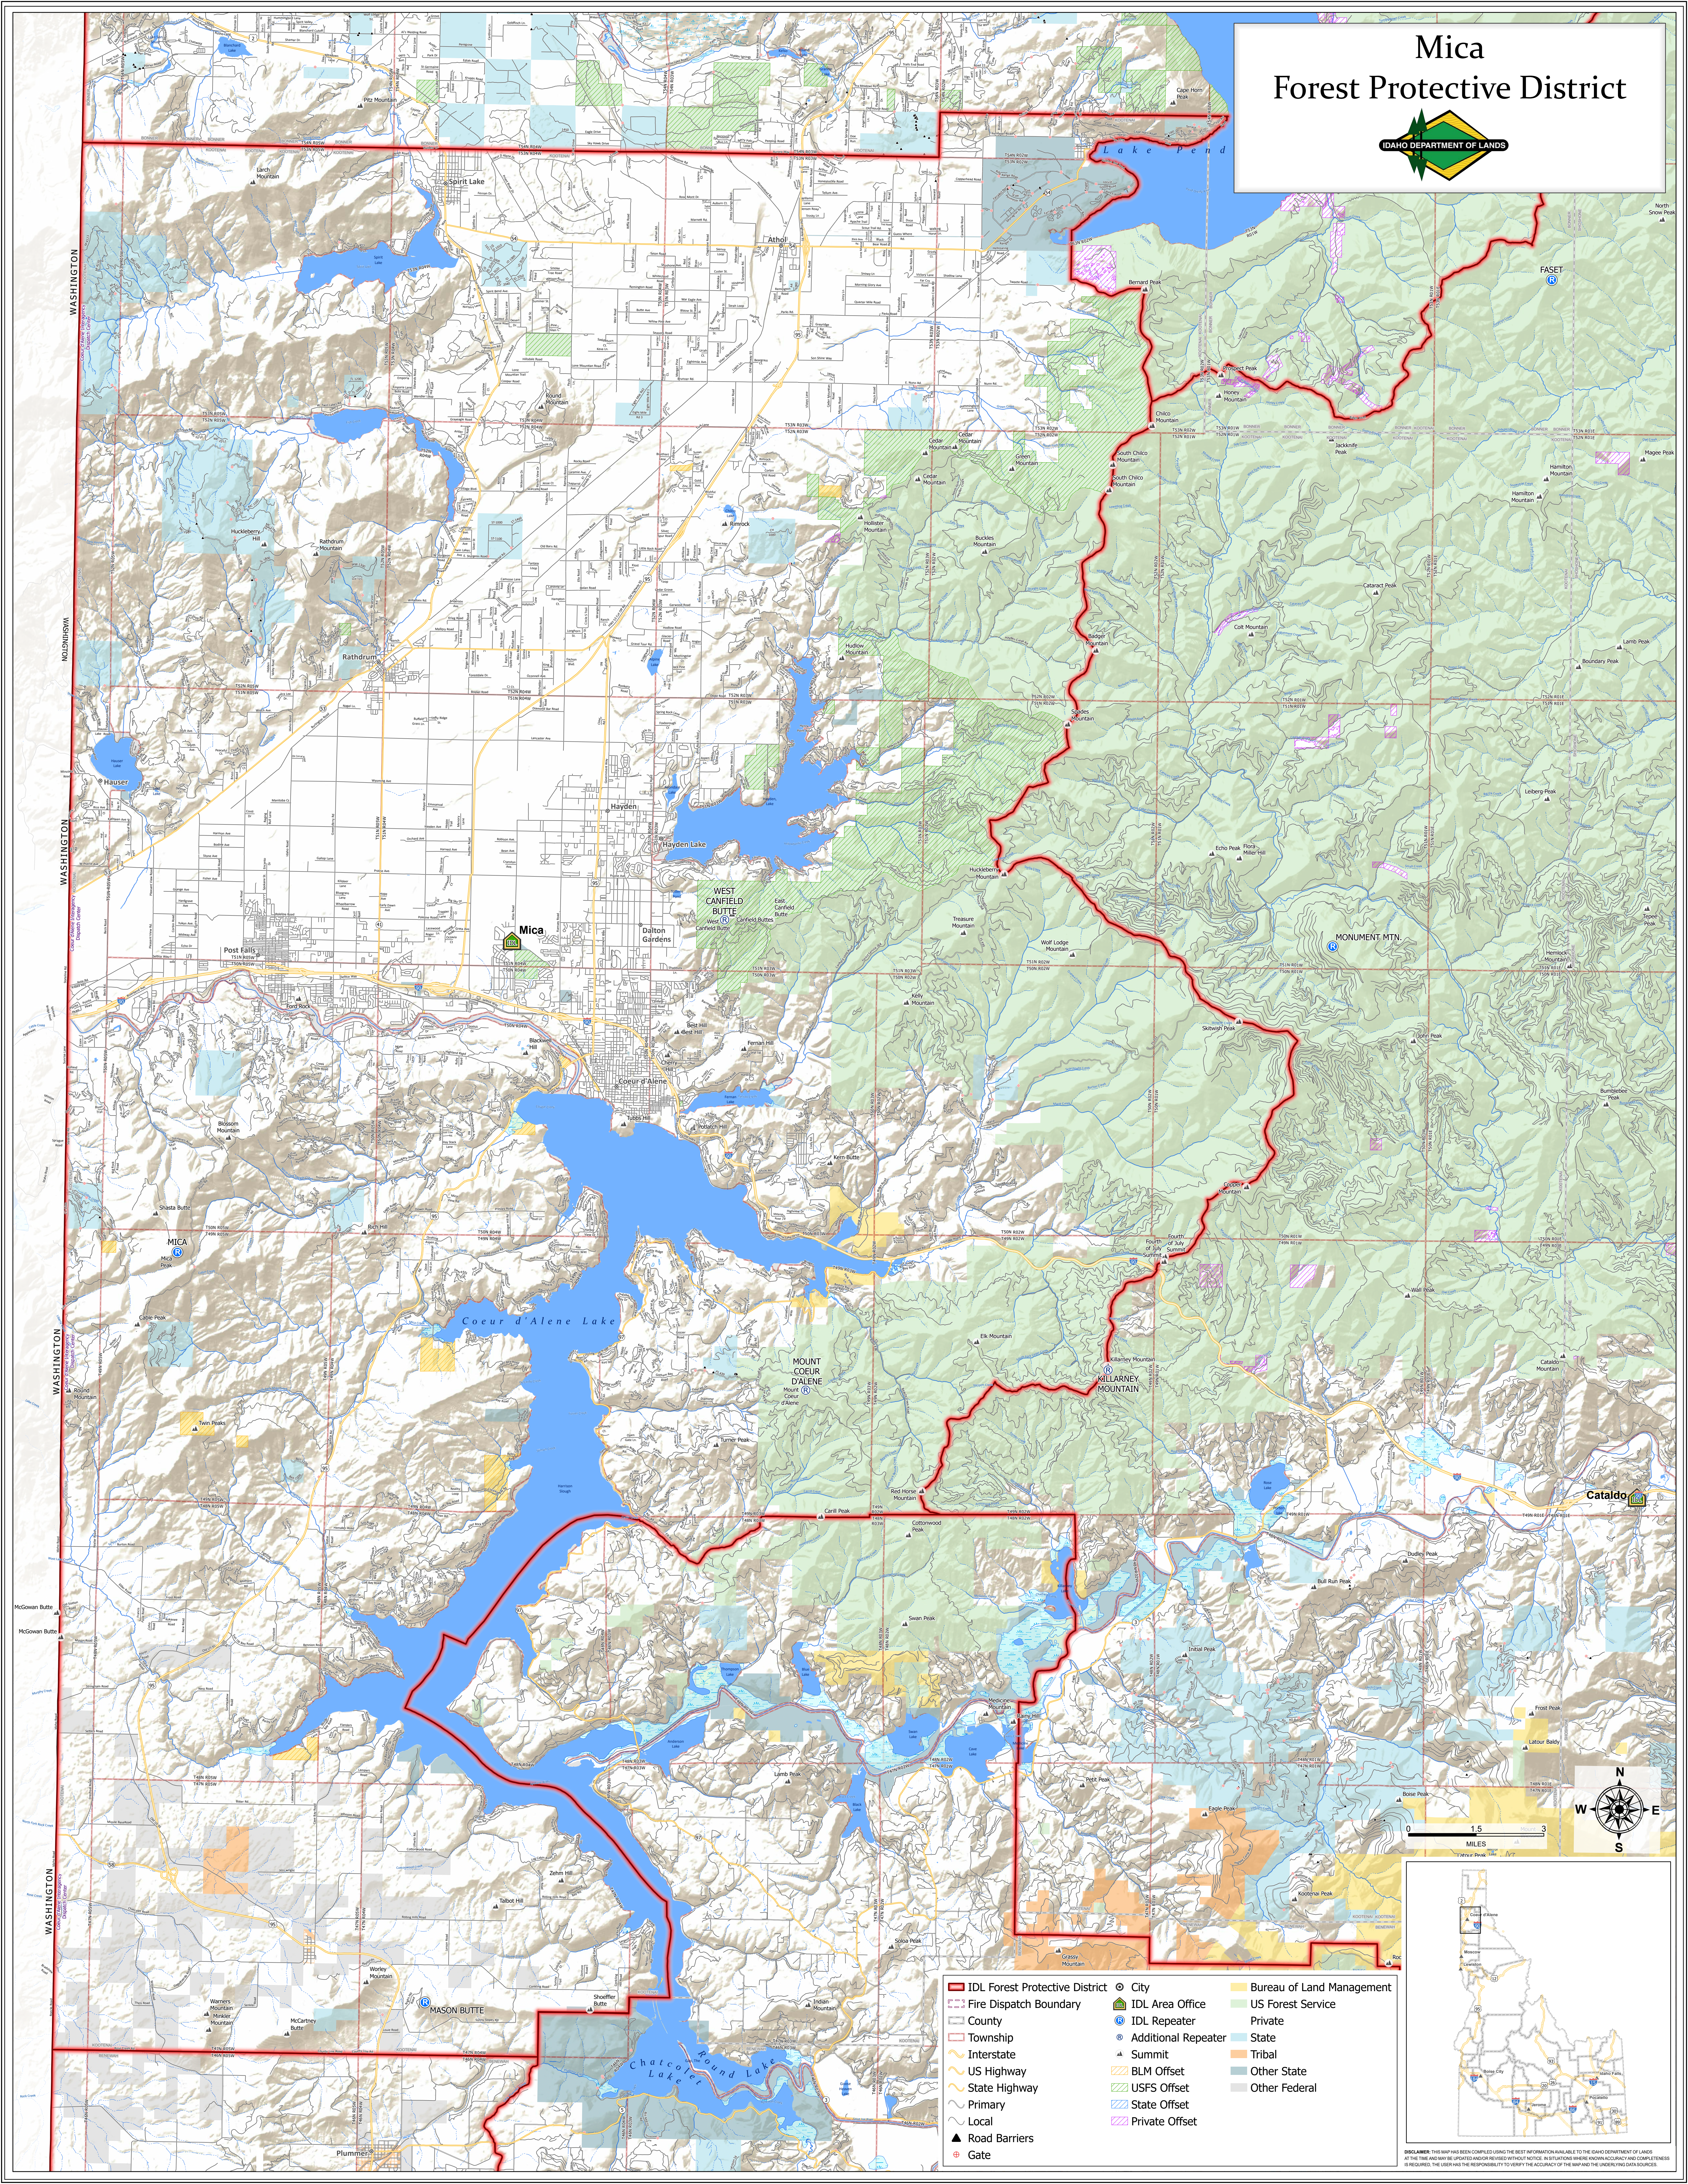

Mica Forest Protective District