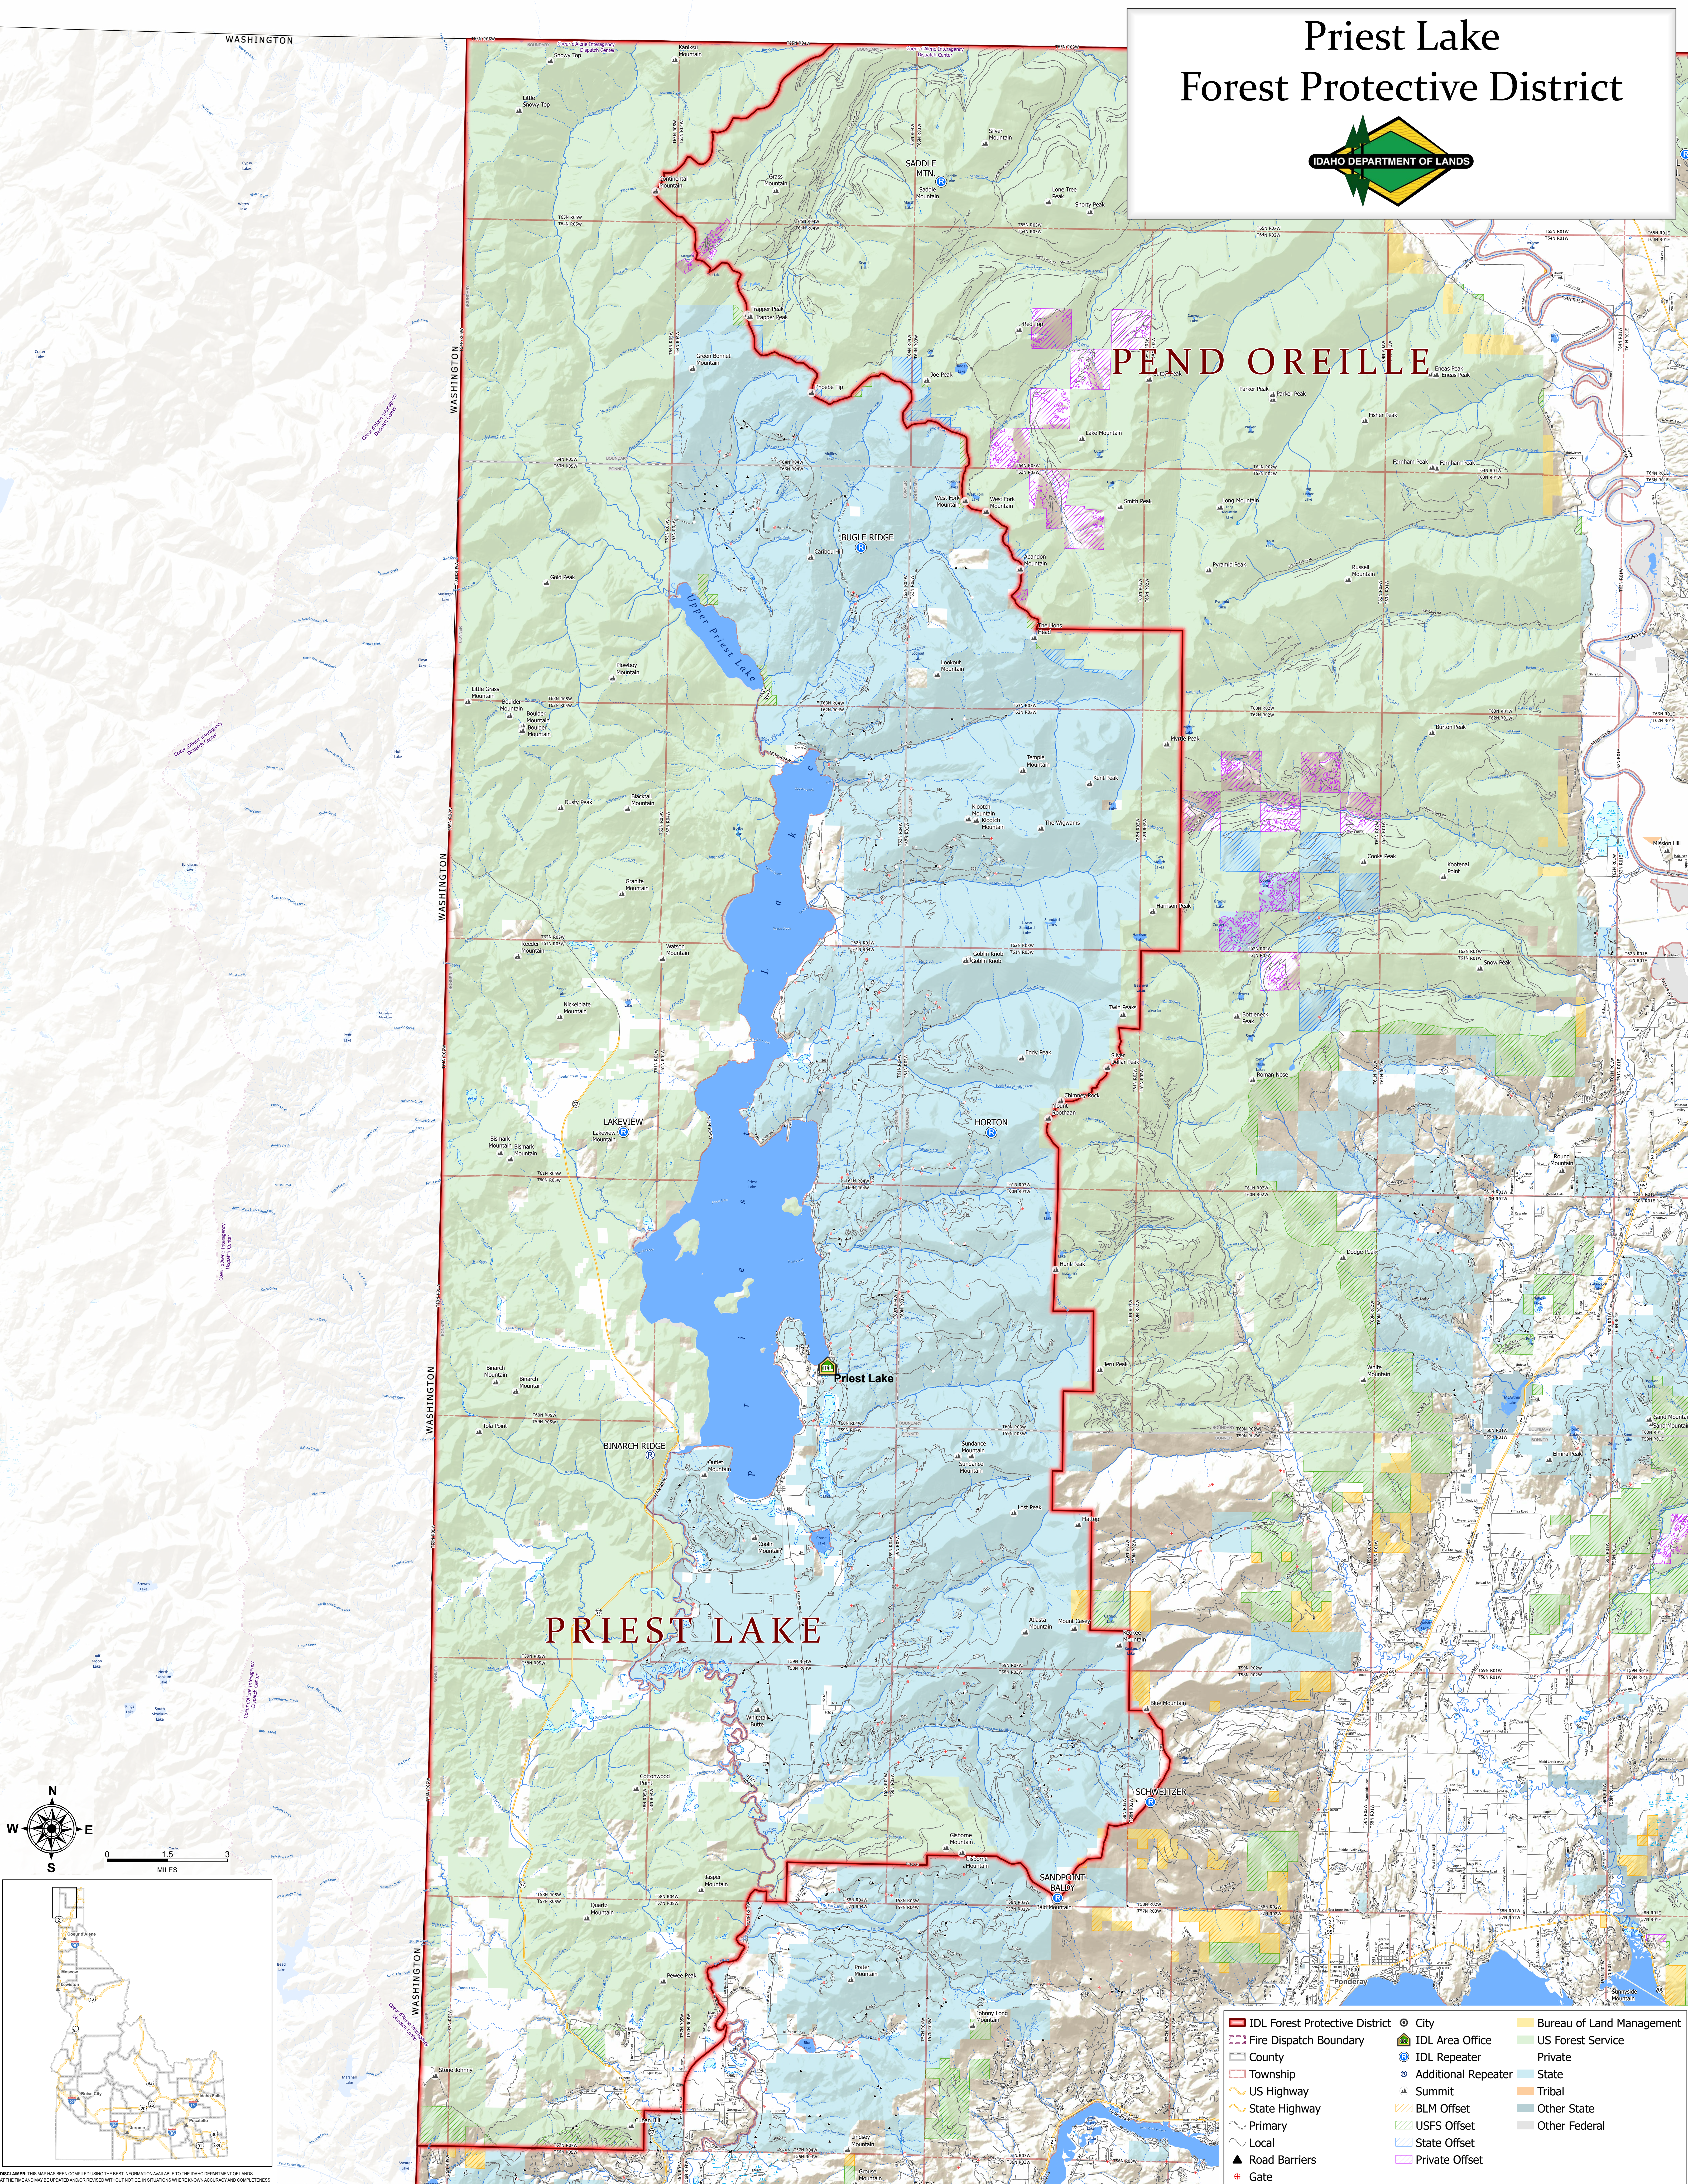

Priest Lake Forest Protective District

IDL Forest Protective District	City	Bureau of Land Management
Fire Dispatch Boundary	IDL Area Office	US Forest Service
County	IDL Repeater	Private
Township	Additional Repeater	State
US Highway	Summit	Tribal
State Highway	BLM Offset	Other State
Primary	USFS Offset	Other Federal
Local	State Offset	
Gate Barriers	Private Offset	
Gate