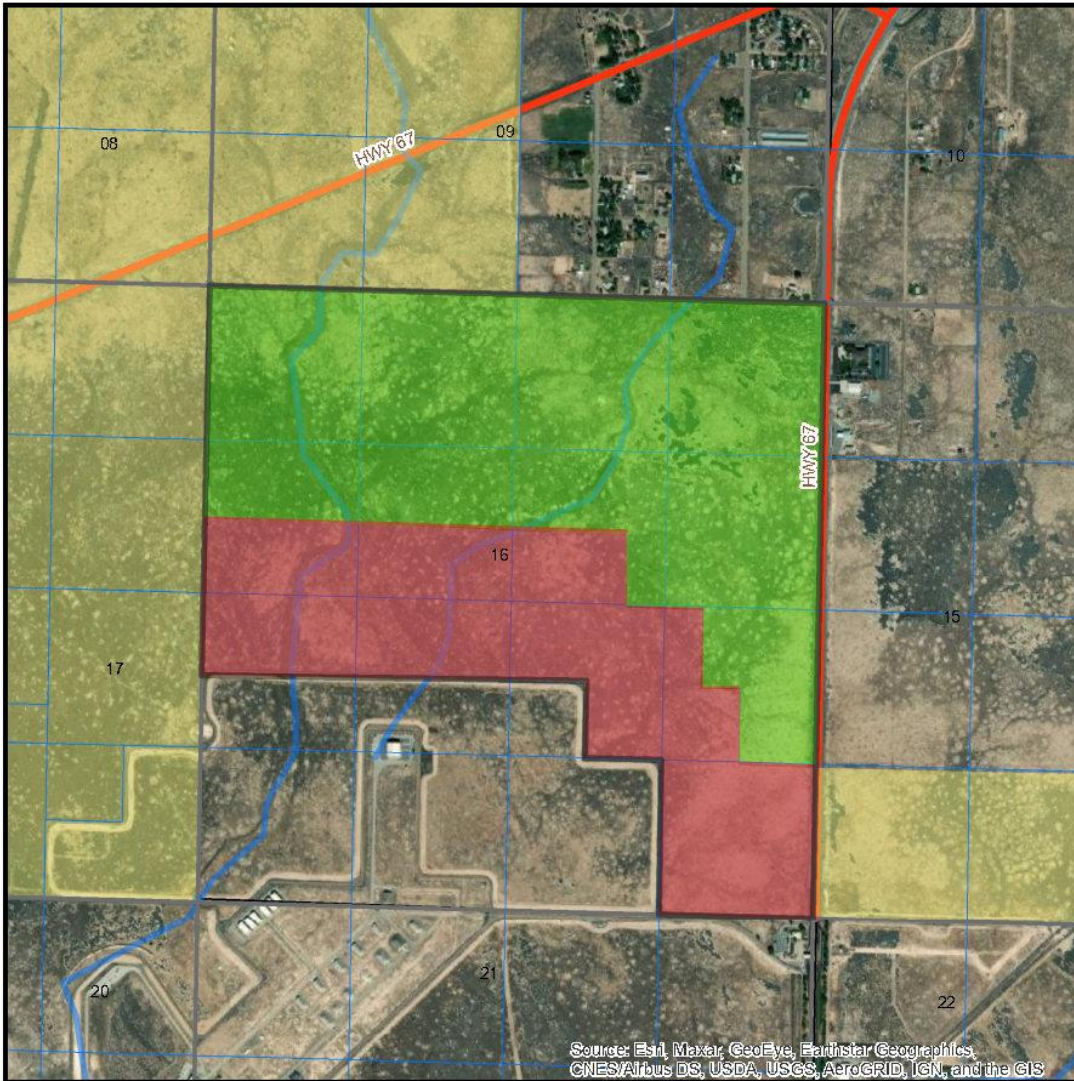

Map of Leased Premises

Geothermal Lease H600005 T04S R05E Section 16

Legend

- H600005
- H600005 (Surface + Subsurface)
- H600005 (Subsurface Only)

Ownership

- Forest Service
- State
- BLM
- Stream
- Road
- Highway

11/19/2021
Scale 1:15,000

0 0.125 0.25 0.5 0.75 1 Miles