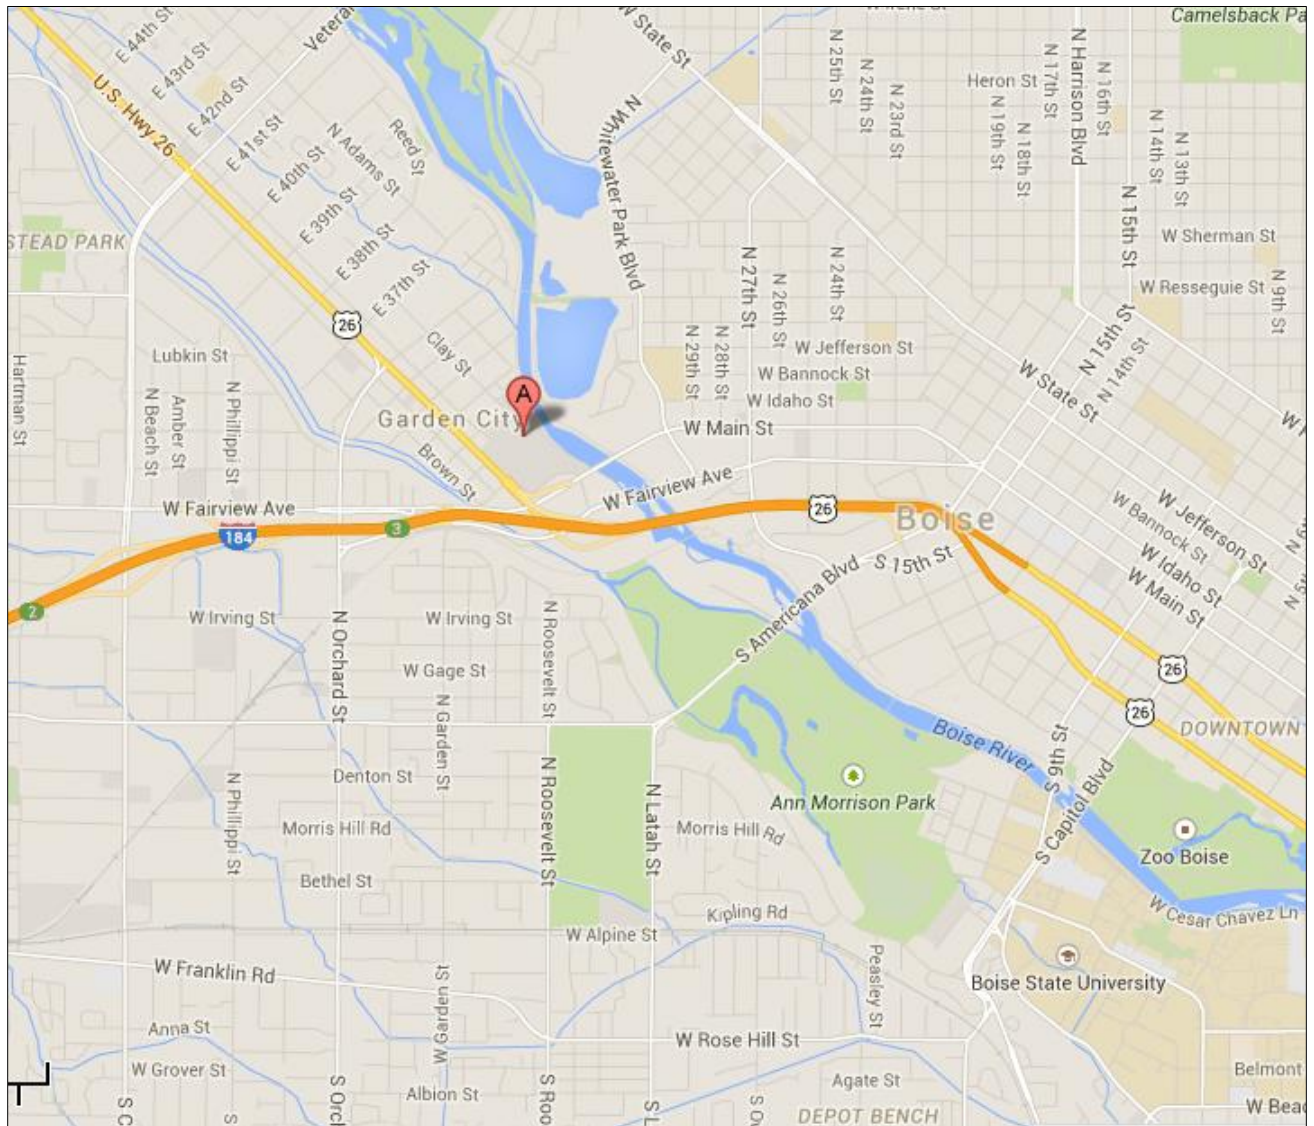

Map of Riverside Hotel:

Note that there is a free shuttle to/from the Airport and the Riverside Hotel. To arrange a ride from the airport to the hotel, please call 208-343-1871 after your plane lands and you have picked up your luggage.

Upon checking-in to your hotel room, you may arrange your departure shuttle to the airport, (departs on the half-hour), with the Front Desk.

Driving directions to Riverside Hotel from the Boise Airport:

From the Boise Airport

- drive North approximately 2.2 miles on S. Vista Avenue which becomes Capitol Blvd;
- turn left onto W. Front Street and continue onto I-184W for approximately 1 mile;
- take the US-20 W/US-26 W exit toward Garden City/Fair Grounds to Chinden Blvd;
- the hotel will be on the right at 2900 East Chinden Blvd.