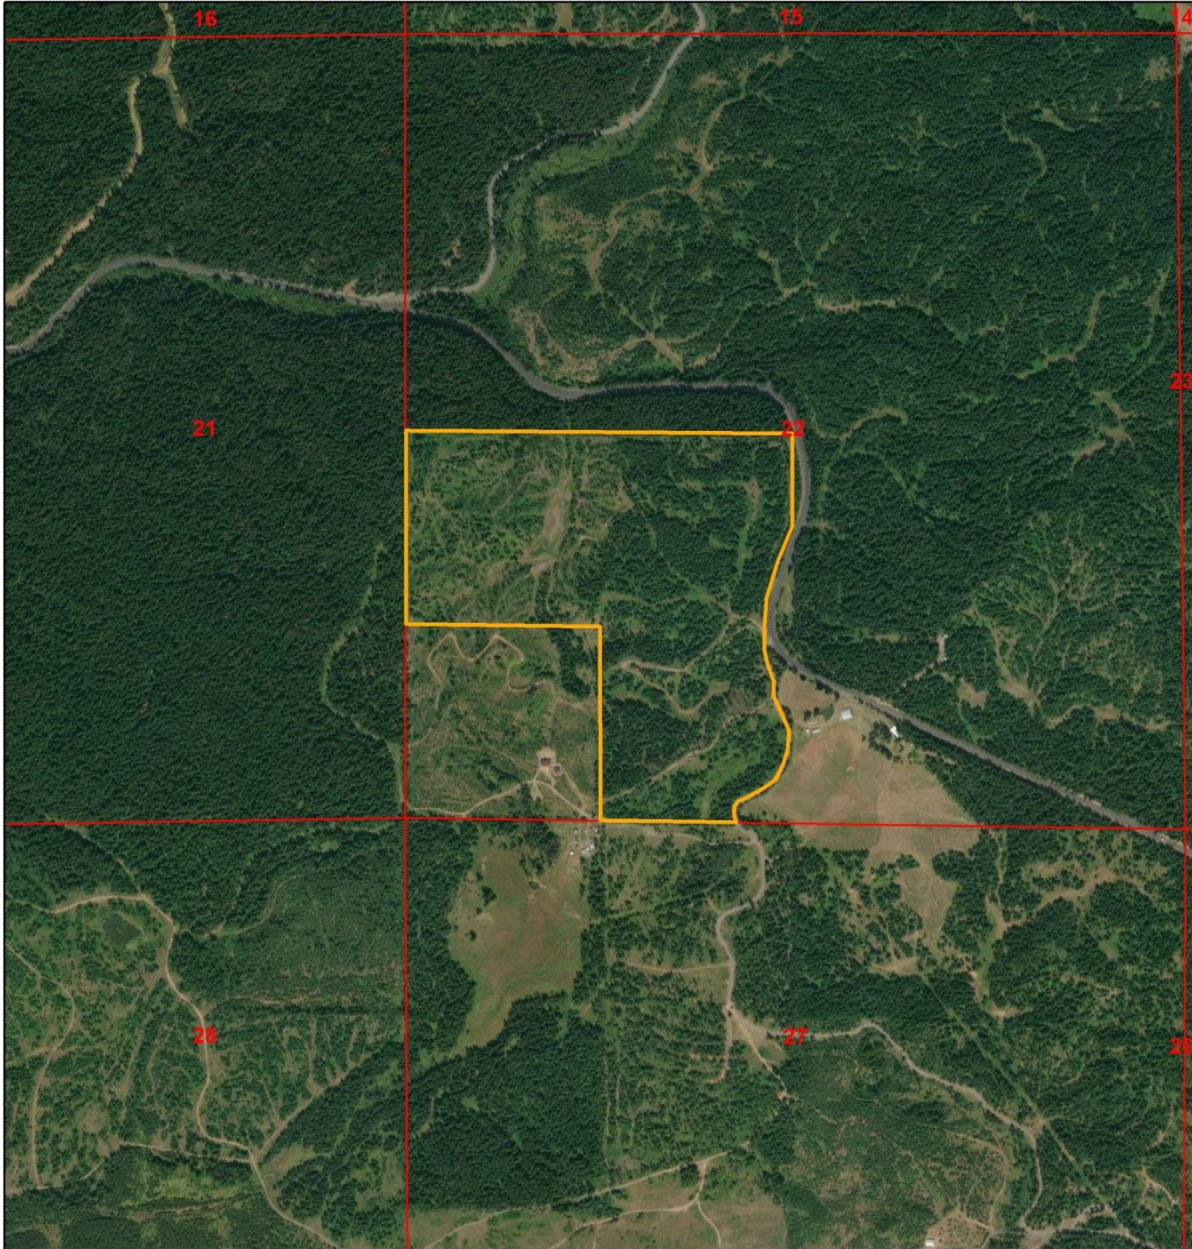

## Aerial View of Parcel

Walton Property  
T37N, R03W, BM  
Clearwater County, Idaho

233 Palouse River Dr.  
PO Box 9748  
Moscow, Idaho 83843  
208-892-9087  
<http://nwruralproperties.com>

1:12,000

0 0.1 0.2 0.4 Miles